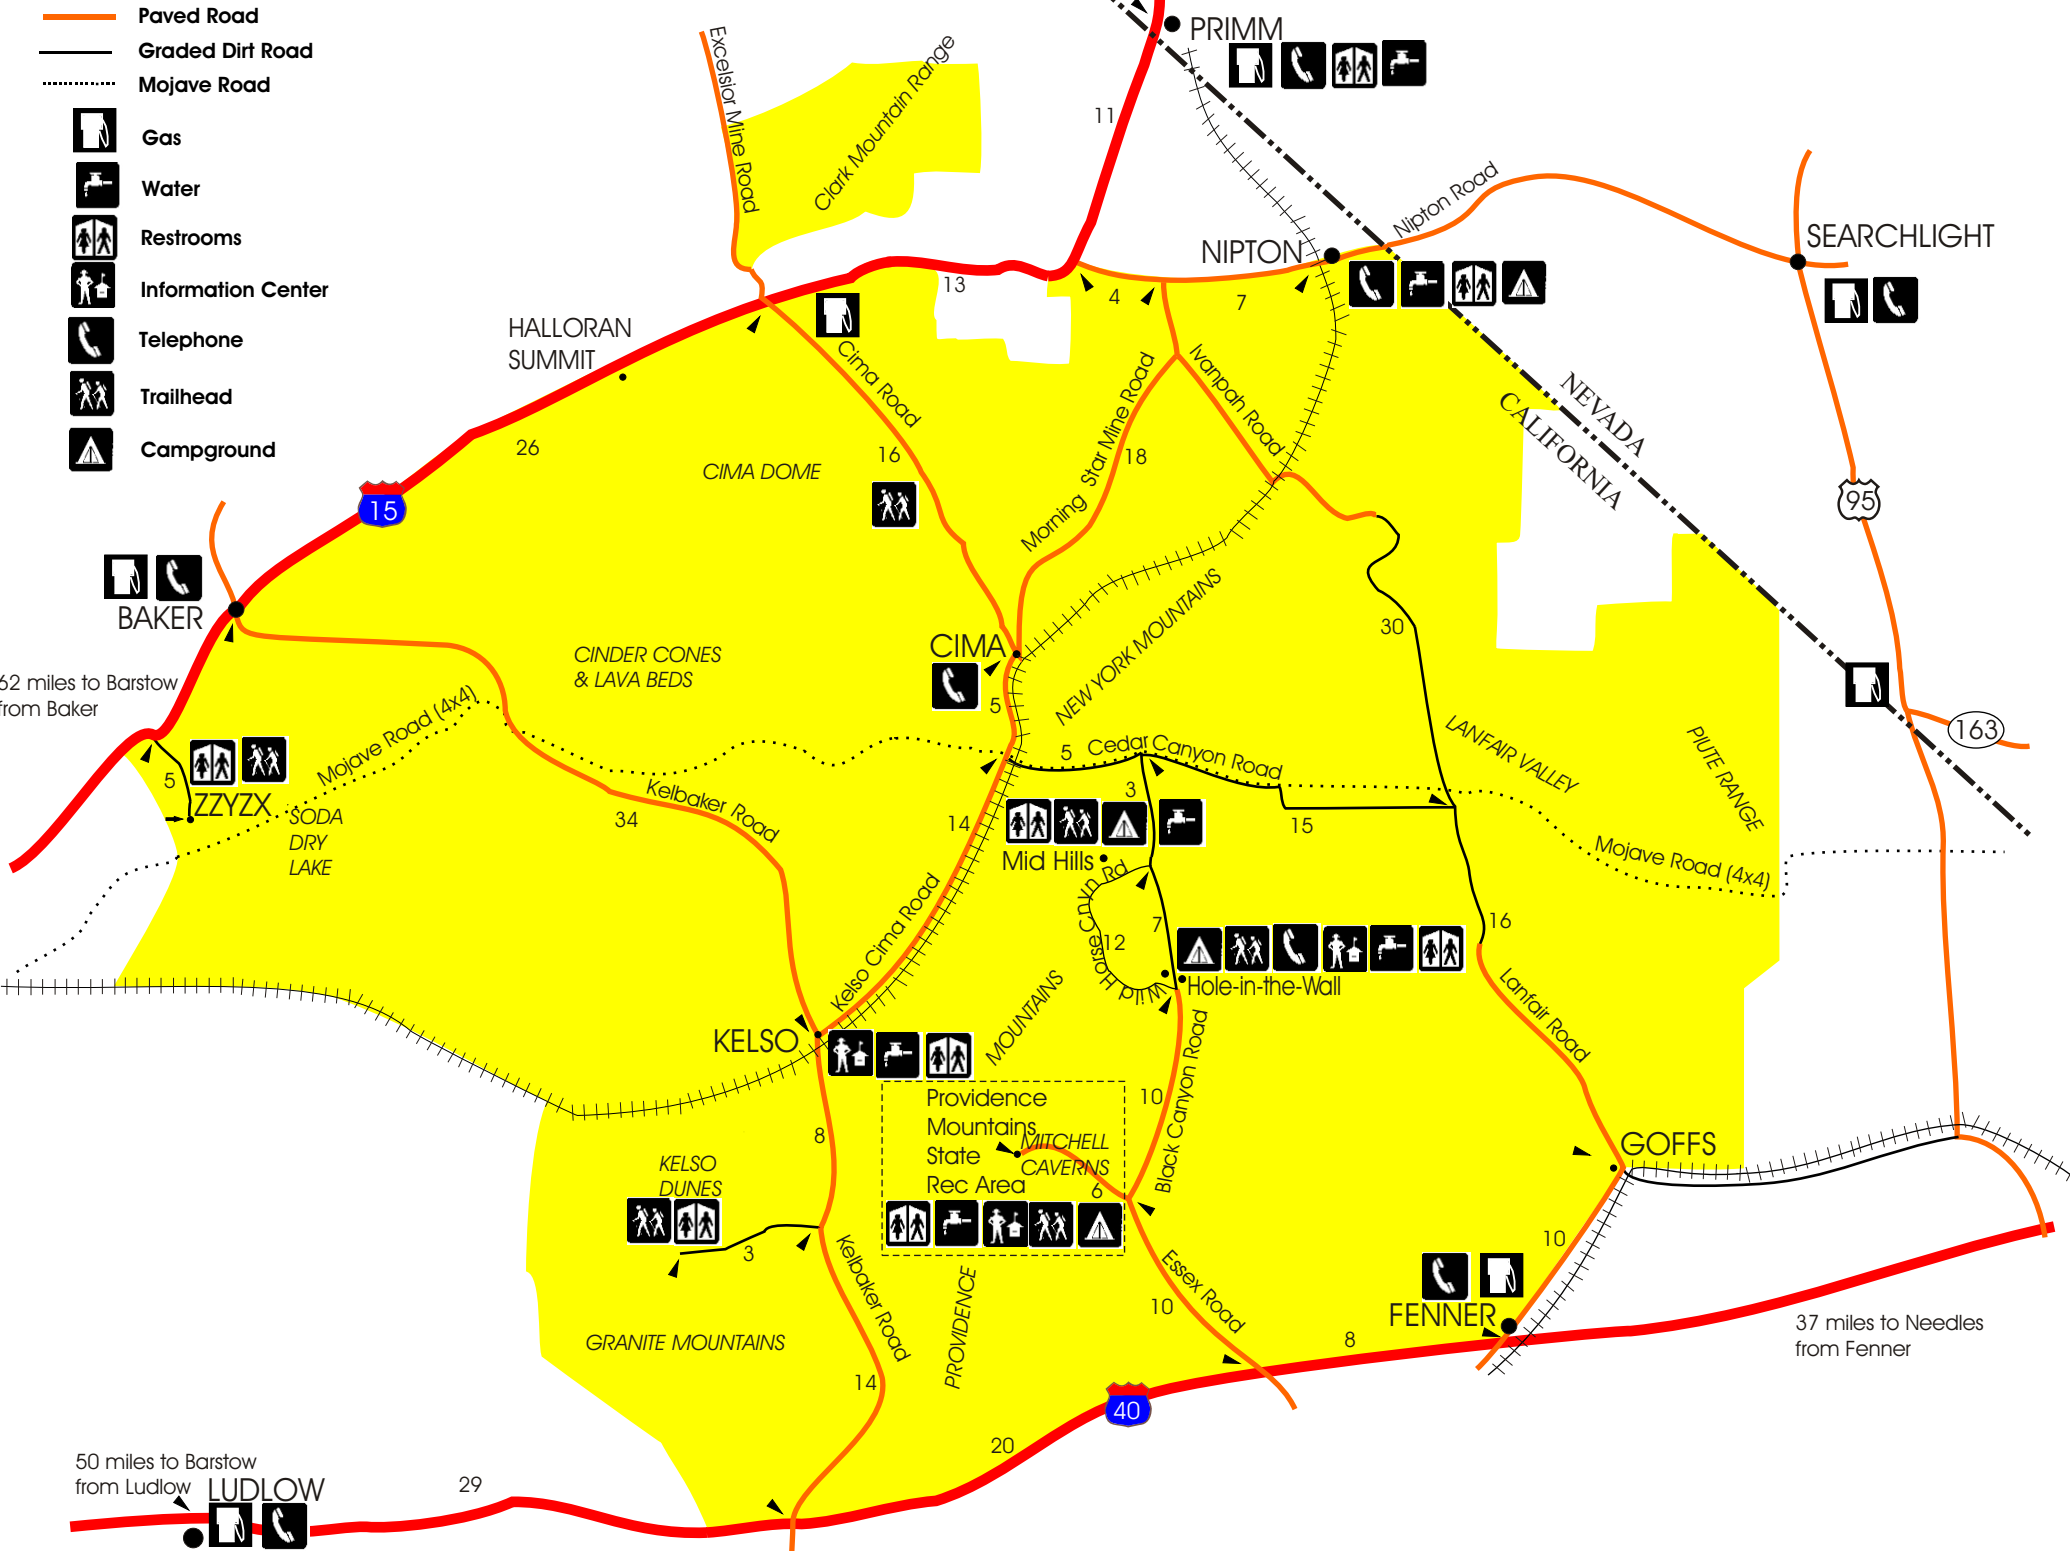

-  Freeway
-  Paved Road
-  Graded Dirt Road
-  Mojave Road
-  Gas
-  Water
-  Restrooms
-  Information Center
-  Telephone
-  Trailhead
-  Campground

40 miles to Las Vegas from Primm

62 miles to Barstow from Baker

50 miles to Barstow from Ludlow

37 miles to Needles from Fenner