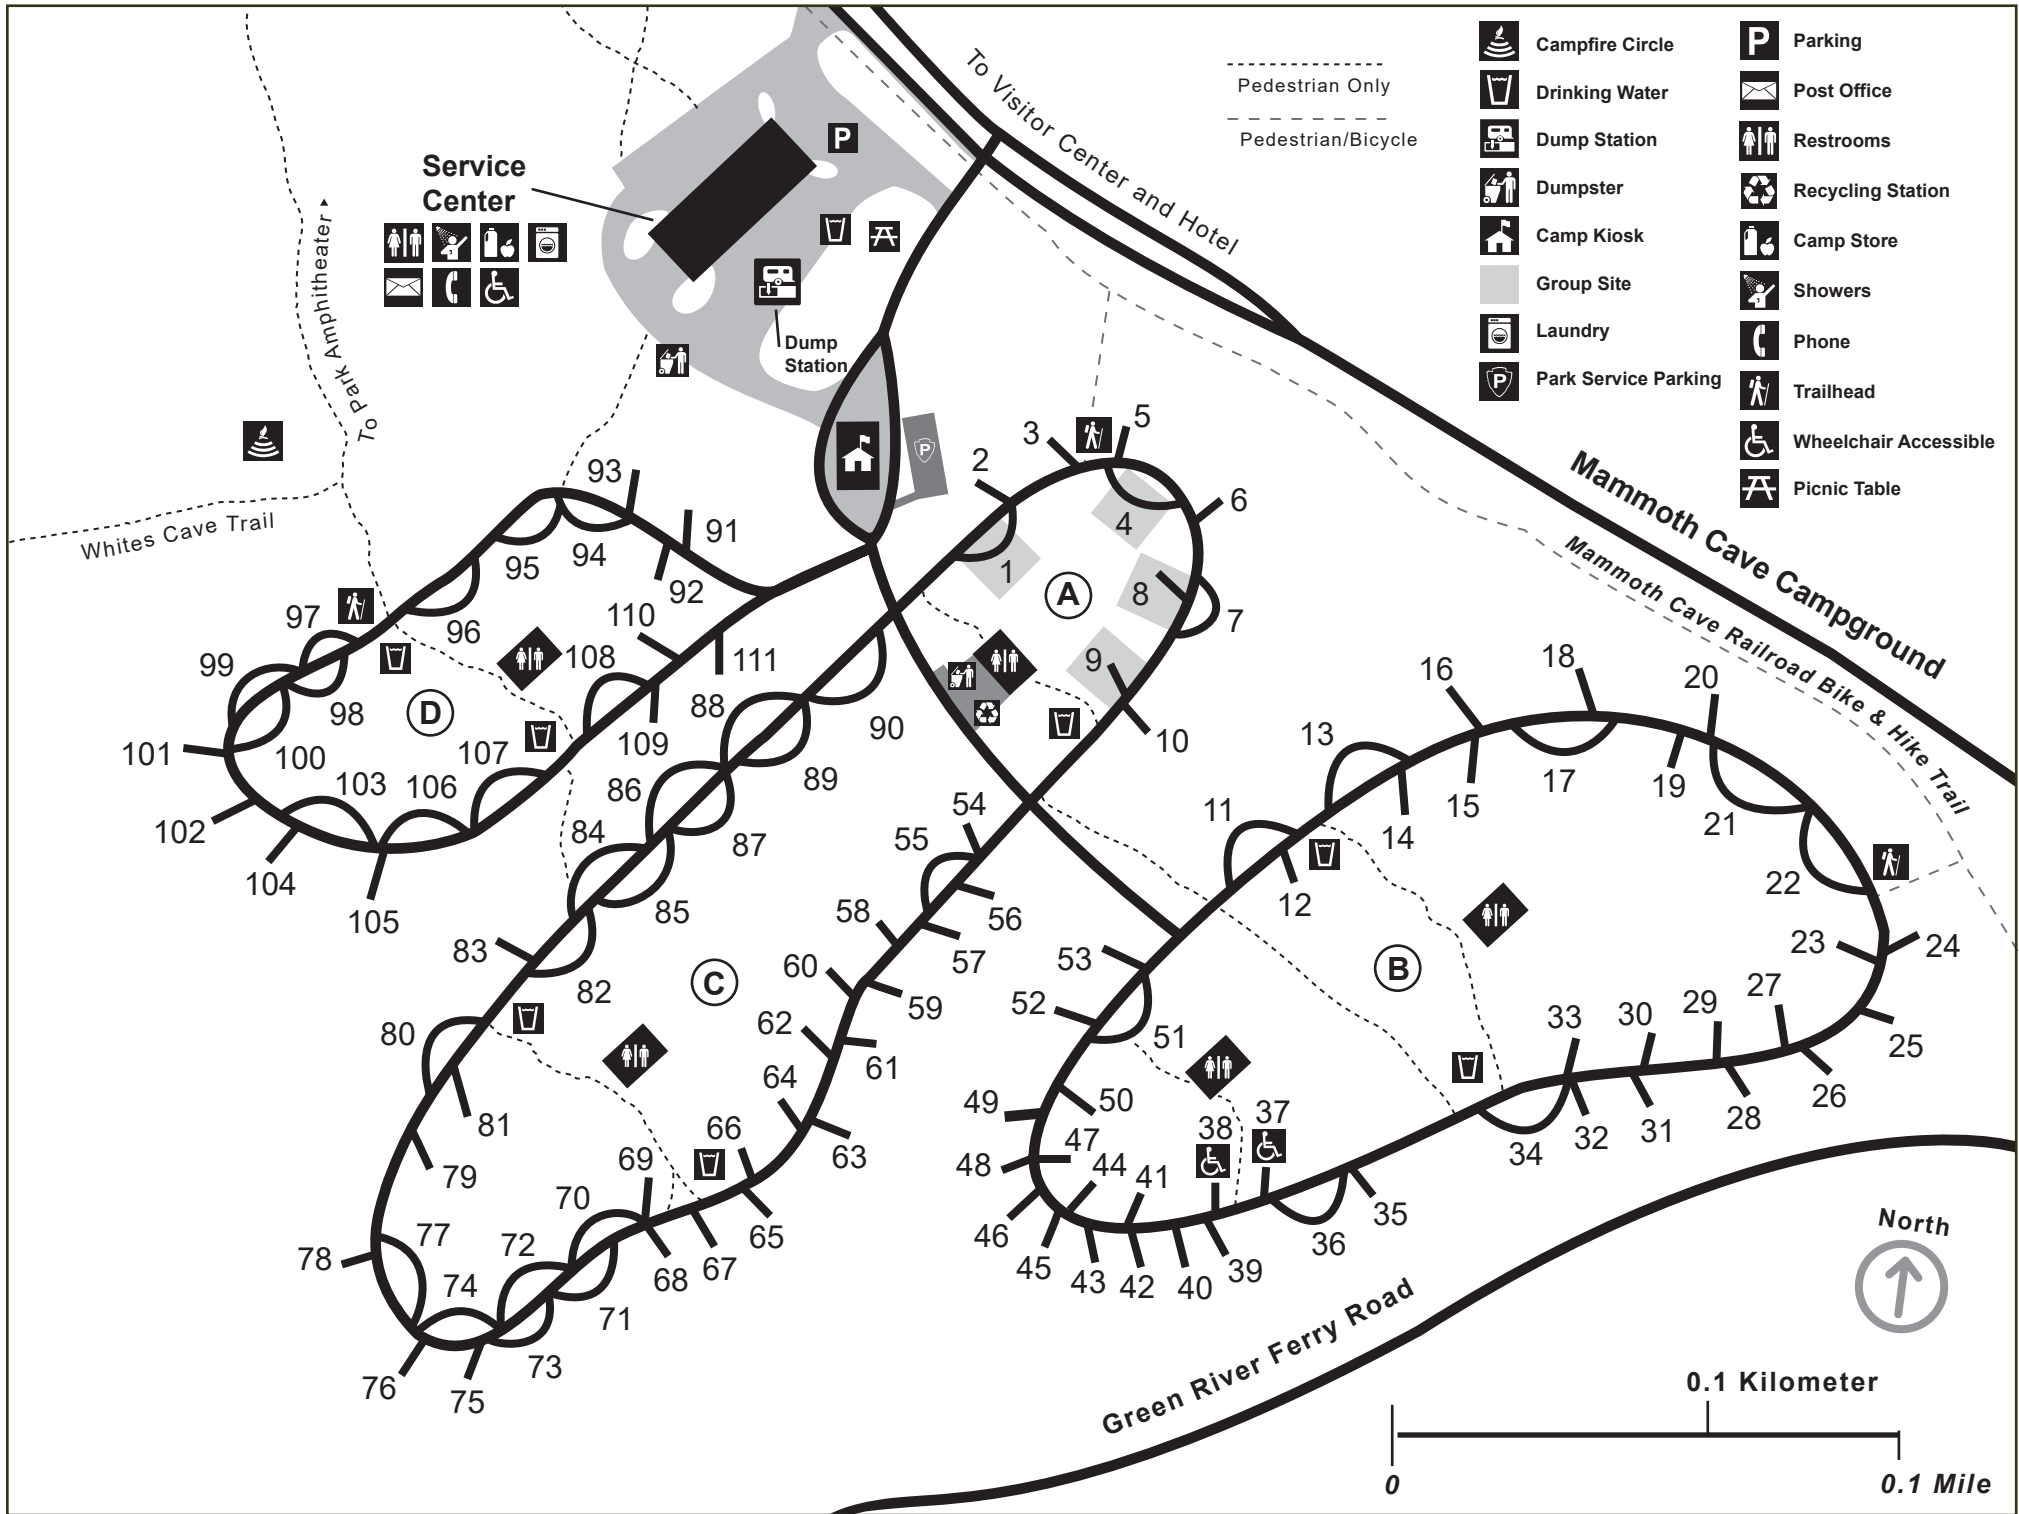

Mammoth Cave Campground

- | | | | |
|--|----------------------|--|-----------------------|
| | Campfire Circle | | Parking |
| | Drinking Water | | Post Office |
| | Dump Station | | Restrooms |
| | Dumpster | | Recycling Station |
| | Camp Kiosk | | Camp Store |
| | Group Site | | Showers |
| | Laundry | | Phone |
| | Park Service Parking | | Trailhead |
| | | | Wheelchair Accessible |
| | | | Picnic Table |

Pedestrian Only

Pedestrian/Bicycle

Service Center

Dump Station

Mammoth Cave Campground
Mammoth Cave Railroad Bike & Hike Trail

Green River Ferry Road