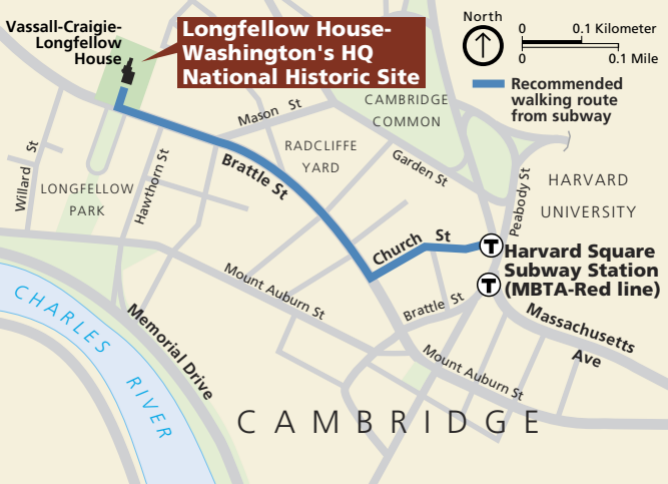

Vassall-Craigie-Longfellow House

**Longfellow House-
Washington's HQ
National Historic Site**

0 0.1 Kilometer
0 0.1 Mile

Recommended walking route from subway

Willard St

LONGFELLOW PARK

Hawthorn St

Mason St

CAMBRIDGE COMMON

RADCLIFFE YARD

Brattle St

Garden St

HARVARD UNIVERSITY

Peabody St

Church St

**Harvard Square
Subway Station
(MBTA-Red line)**

Mount Auburn St

Brattle St

Massachusetts Ave

CHARLES RIVER

Memorial Drive

Mount Auburn St

C A M B R I D G E