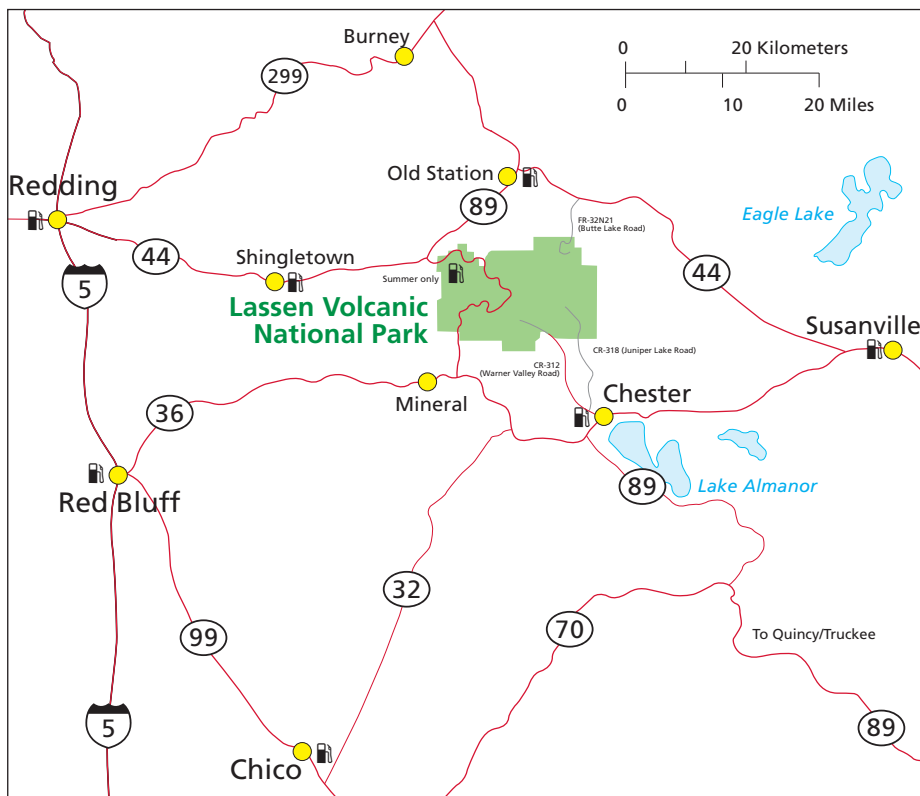

Accommodations in and around the Park

Campsites and camping cabins are the primary form of accommodation at Lassen Volcanic National Park. Drakesbad Guest Ranch in Warner Valley offers the only lodging within the park.

The following businesses offer accommodations within a 60-mile radius of the park. Please direct all inquiries to the individual businesses. For additional information about an area, contact the local Chamber of Commerce.

Chambers of Commerce

Burney	(530) 335-2111
Chester/Lake Almanor	(530) 258-2426
Mt. Shasta	(800) 926-4865
Red Bluff	(530) 527-6220
Redding	(530) 225-4433

In the Park

Lassen Volcanic campgrounds	(877) 444-6777	recreation.gov
Manzanita Lake camping cabins	(530) 335-7557	lassenrecreation.com
Drakesbad Guest Ranch	(866) 999-0914	drakesbad.com

Mineral Area

Lassen Mineral Lodge	(530) 595-4422	minerallodge.com
Cedar Lodge Motel & RV Park	(530) 258-2904	cedarlodgefun.com
Mill Creek Resort	(888) 595-4449	millcreekresort.net
The Village at Childs Meadow	(530) 595-3383	thevillageatchildsmeadow.com
Highlands Ranch Resort	(530) 595-3388	highlandsranchresort.com
St. Bernard Lodge	(530) 258-3382	stbernardlodge.com

Chester

Antlers Motel	(530) 258-2722	antlersmotel.com
Rose Quartz Inn	(530) 258-2002	rosequartzinn.com
The Bidwell House B&B	(530) 258-3338	bidwellhouse.com
Plumas Pines Resort	(530) 259-4343	plumaspinesresort.com
Seneca Motel	(530) 258-2815