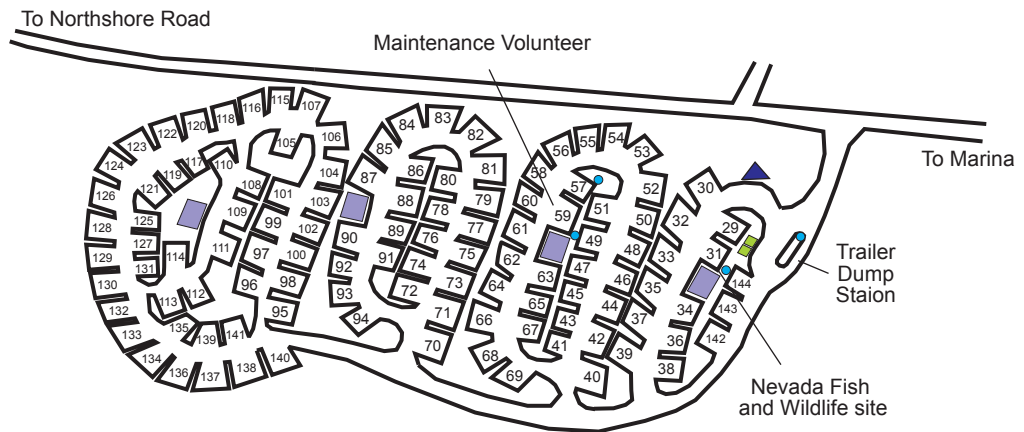

Lake Mead

National Recreation Area
National Park Service

Echo Bay Lower Campground

- Water
- ★ Handicapped Site
- Restroom
- ▲ Pay Station
- Trash

This map is not to scale

Echo Bay Upper Campground (Overflow Only)

Sites 87 and 88 are handicap access