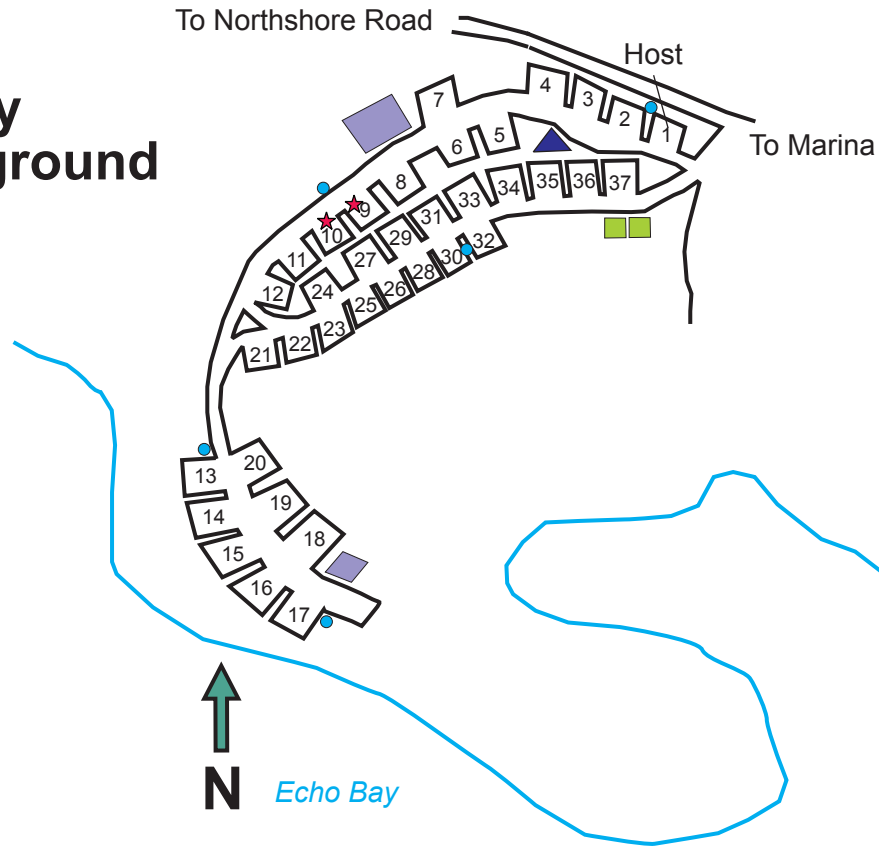

Lake Mead

National Recreation Area
National Park Service

Echo Bay Lower Campground

- Water
- ★ Handicapped Site
- Restroom
- ▲ Pay Station
- Trash

This map is not to scale

Echo Bay Upper Campground (Overflow Only)

Sites 87 and 88 are handicap access