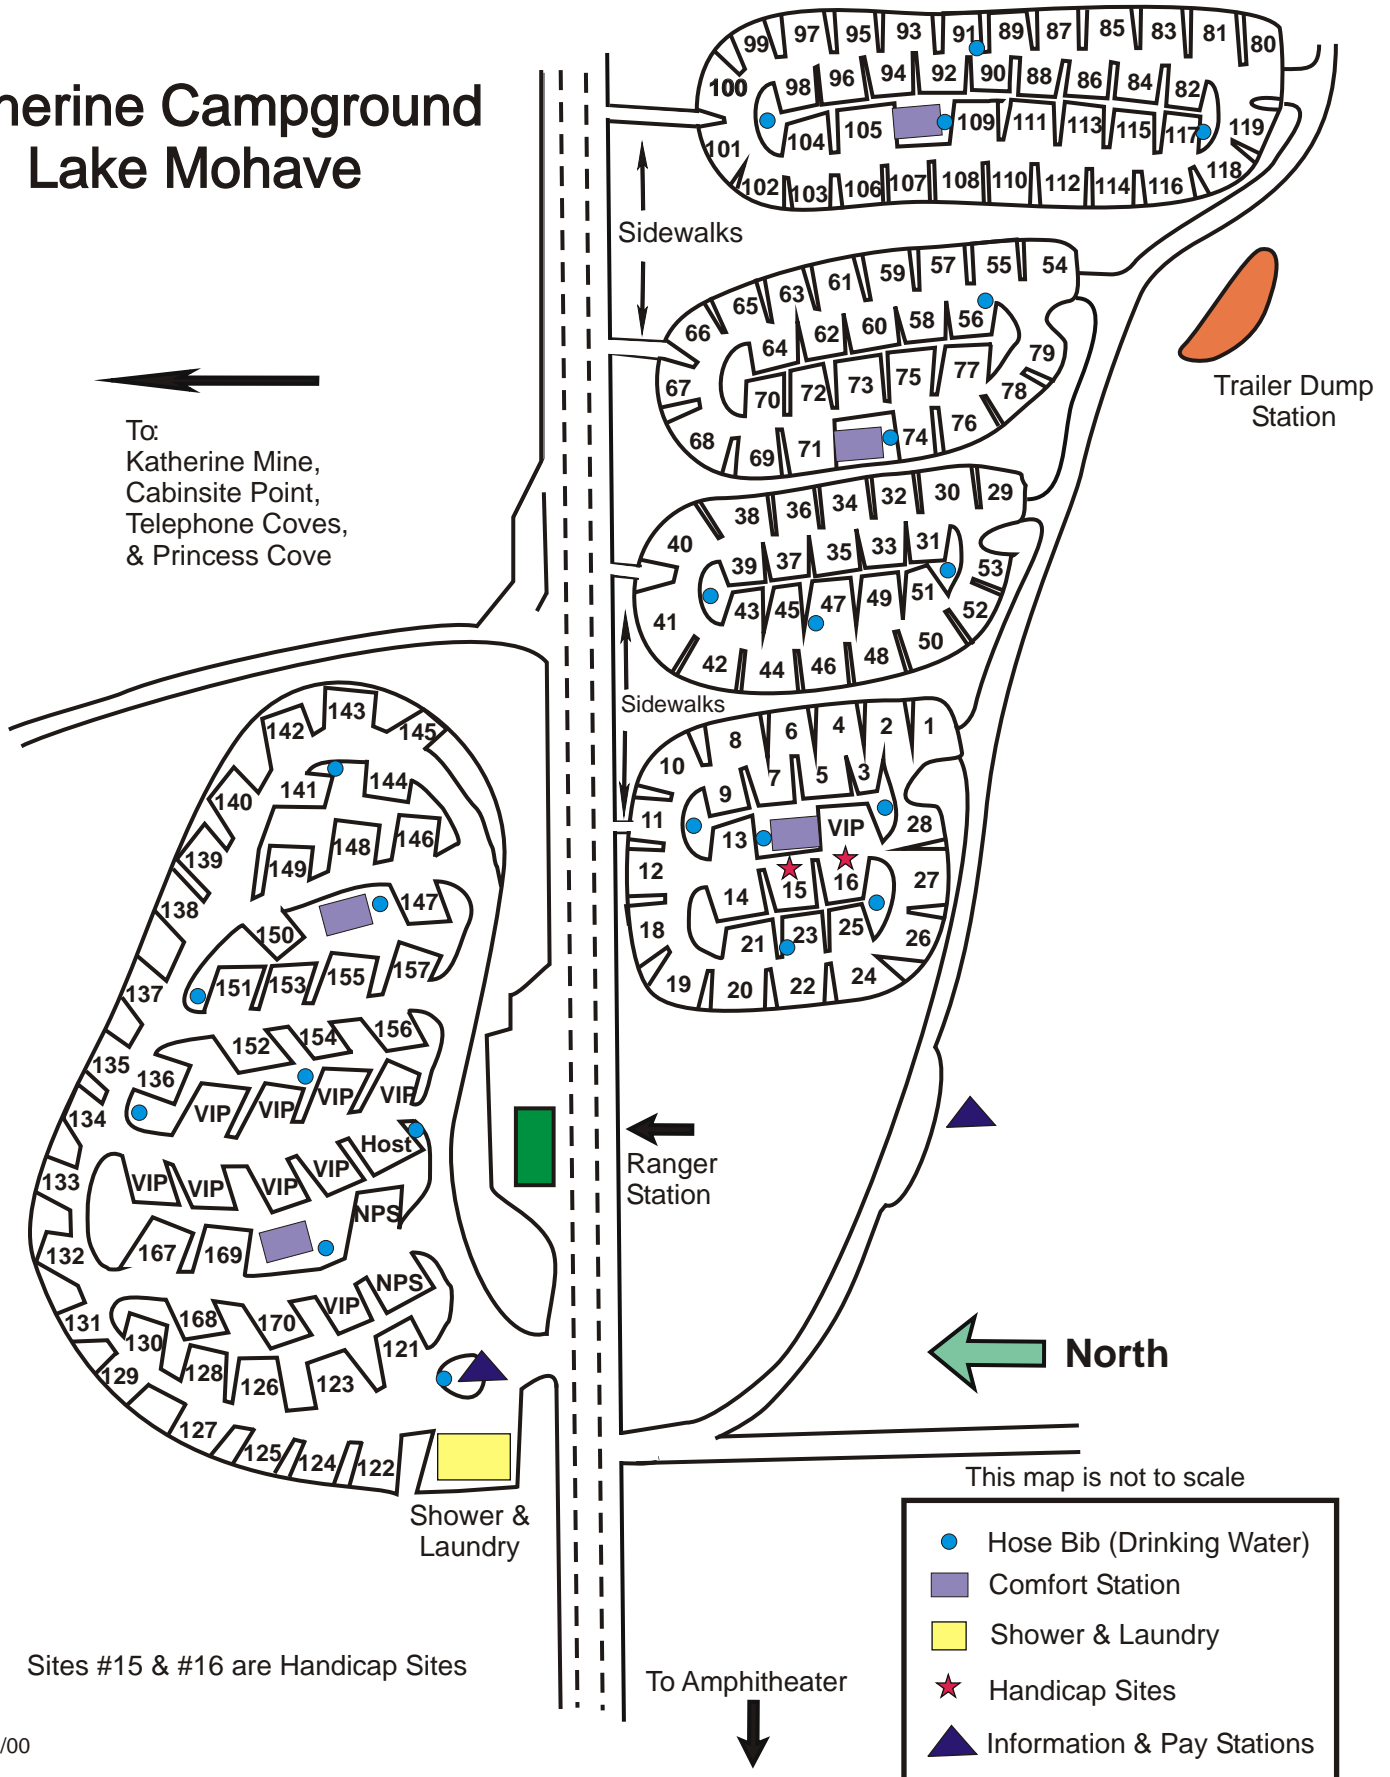

Lake Mead

National Recreation Area
National Park Service

Katherine Campground Lake Mohave

To:
Katherine Mine,
Cabinsite Point,
Telephone Coves,
& Princess Cove

Sites #15 & #16 are Handicap Sites

This map is not to scale

- Hose Bib (Drinking Water)
- Comfort Station
- Shower & Laundry
- Handicap Sites
- Information & Pay Stations