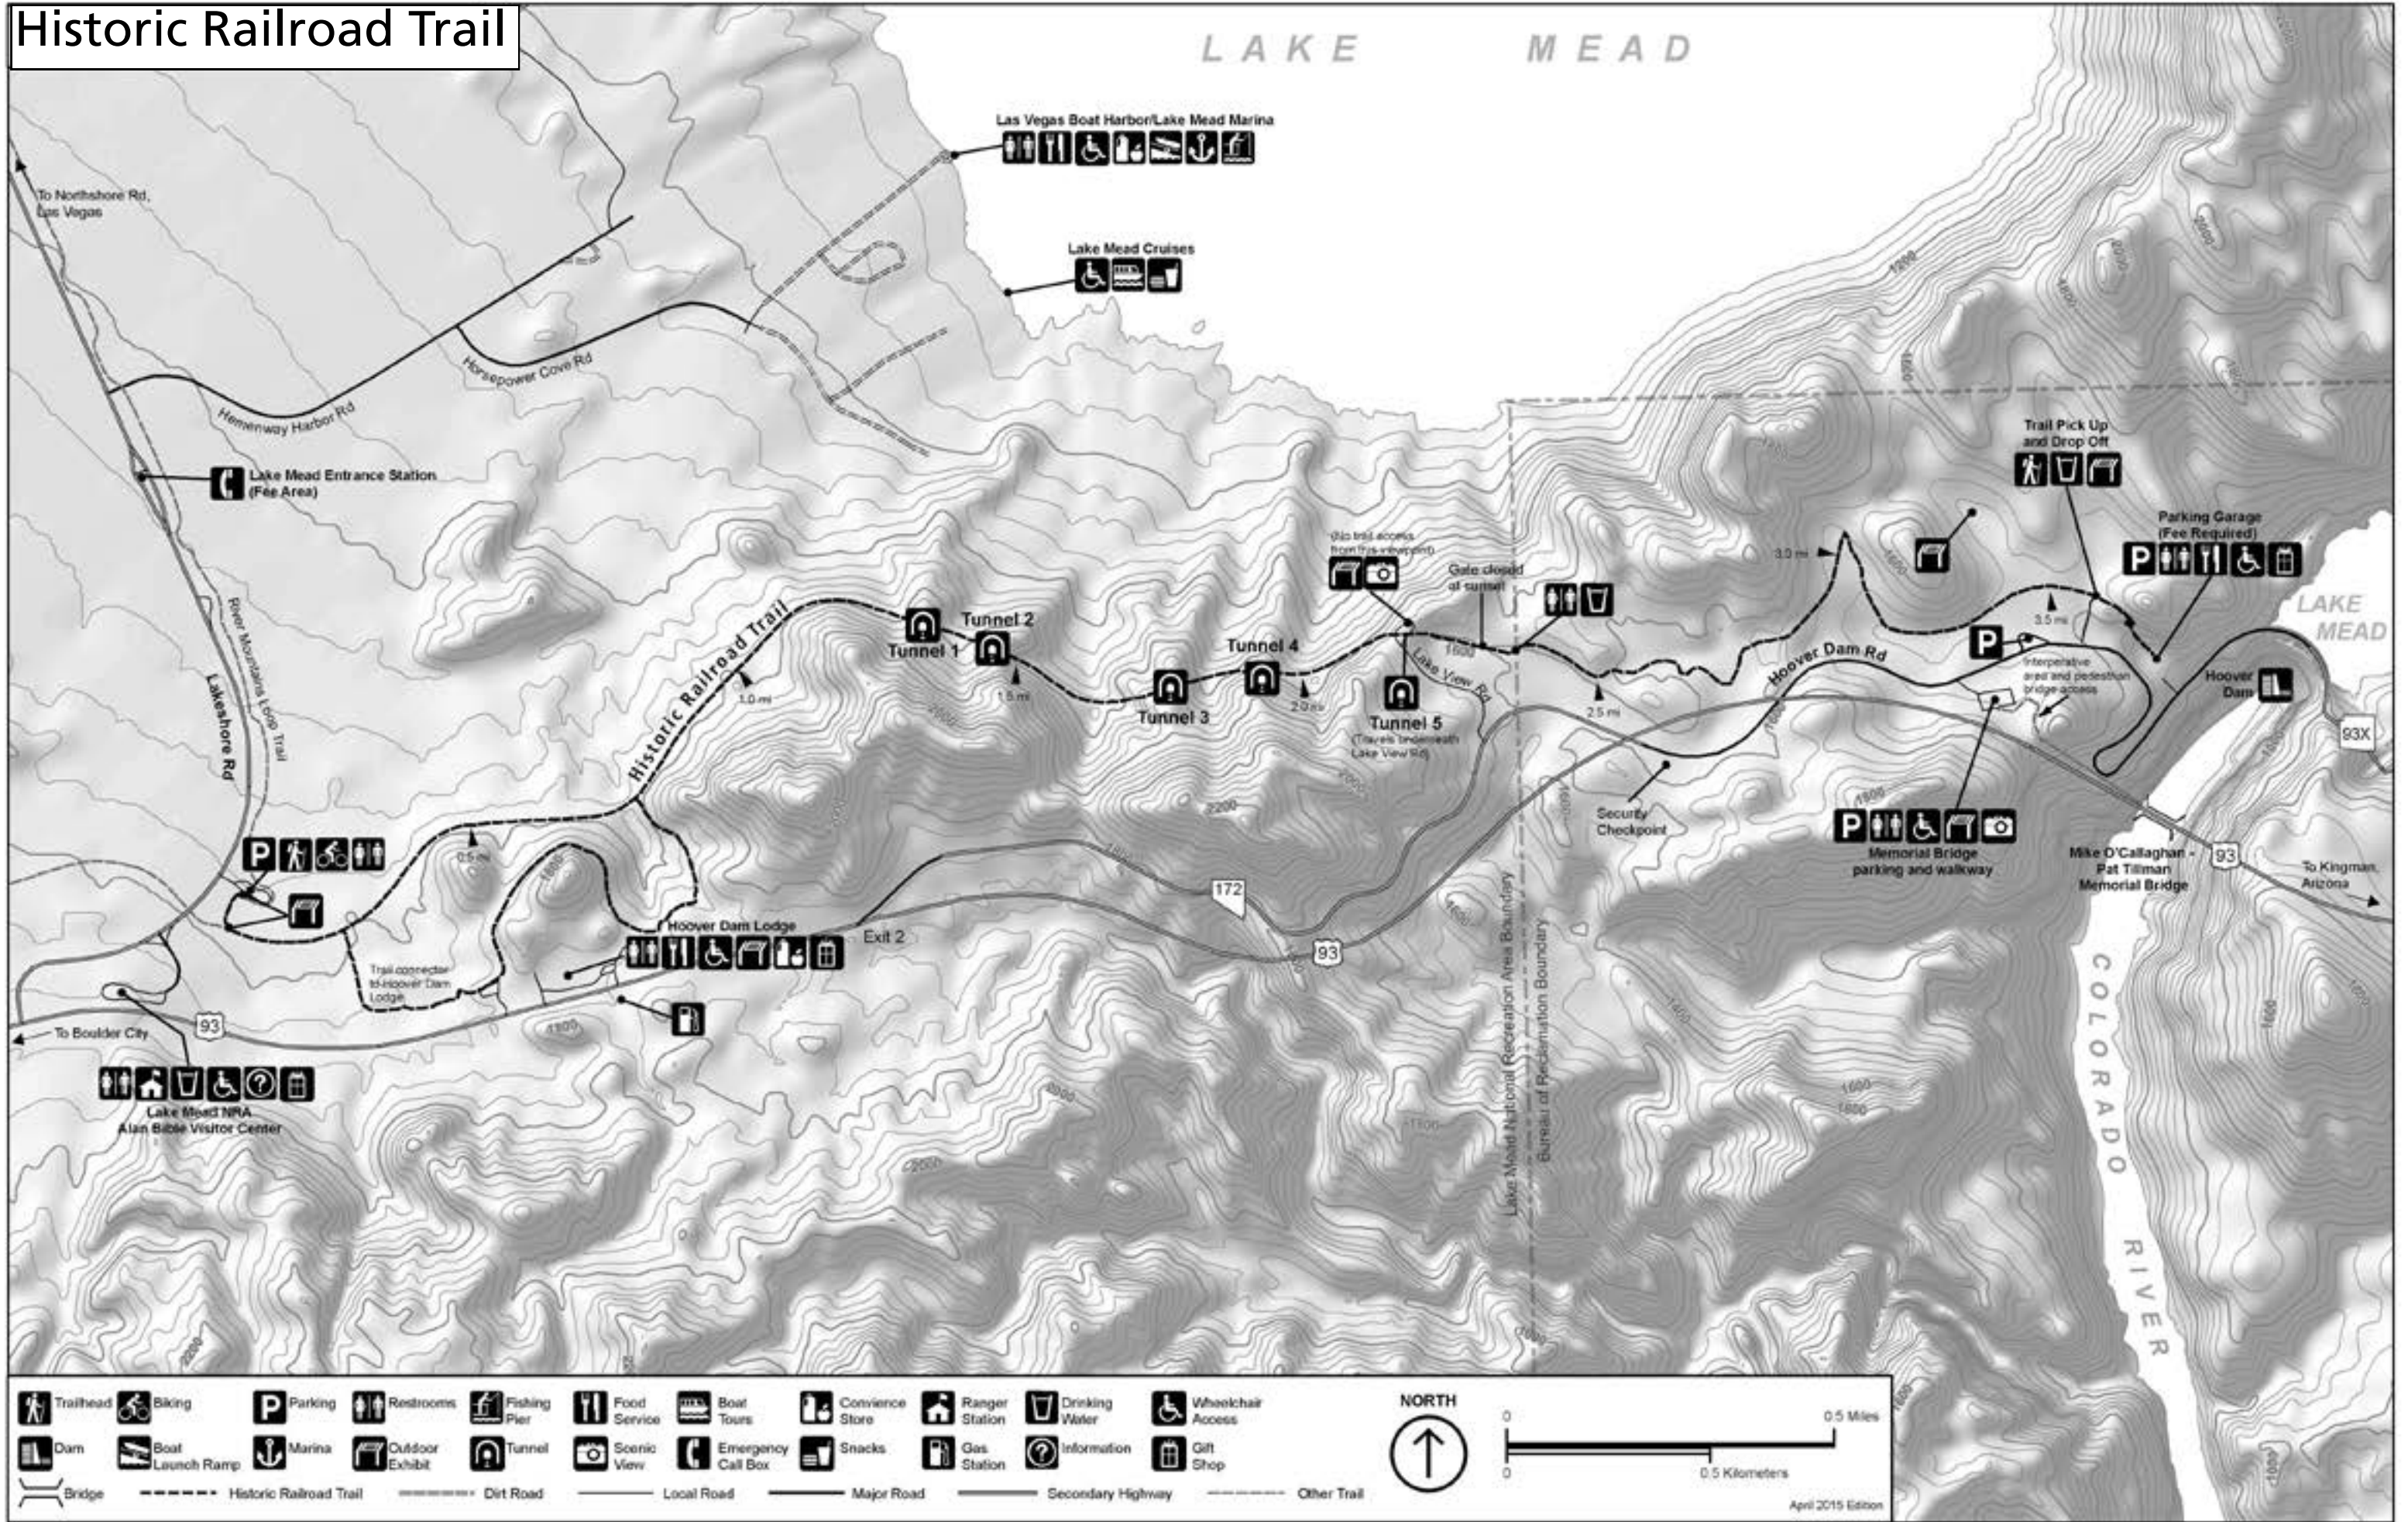

# Historic Railroad Trail

Trailhead	Biking	Parking	Restrooms	Fishing Pier	Food Service	Boat Tours	Convenience Store	Ranger Station	Drinking Water	Wheelchair Access
Dam	Boat Launch Ramp	Marina	Outdoor Exhibit	Tunnel	Scenic View	Emergency Call Box	Snacks	Gas Station	Information	Gift Shop
Bridge	Historic Railroad Trail	Dirt Road	Local Road	Major Road	Secondary Highway	Other Trail				

NORTH  
 0 0.5 Miles / 0 0.5 Kilometers  
 April 2015 Edition