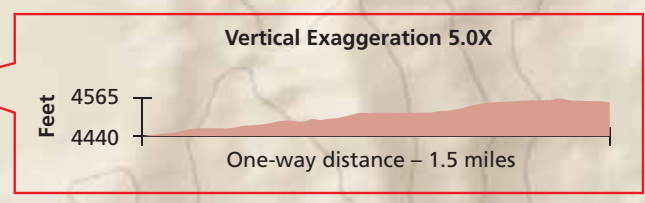

- Paved road
- Unpaved road
- Hiking trail
- Featured trail
- Trail distance and elevation indicator
- Backcountry registration

WILDERNESS AREA

DAY USE AREA

Pine City **B**

Lucky Boy Vista-Queen Mine Loop Trail

Split Rock Loop Trail

Belle Campground