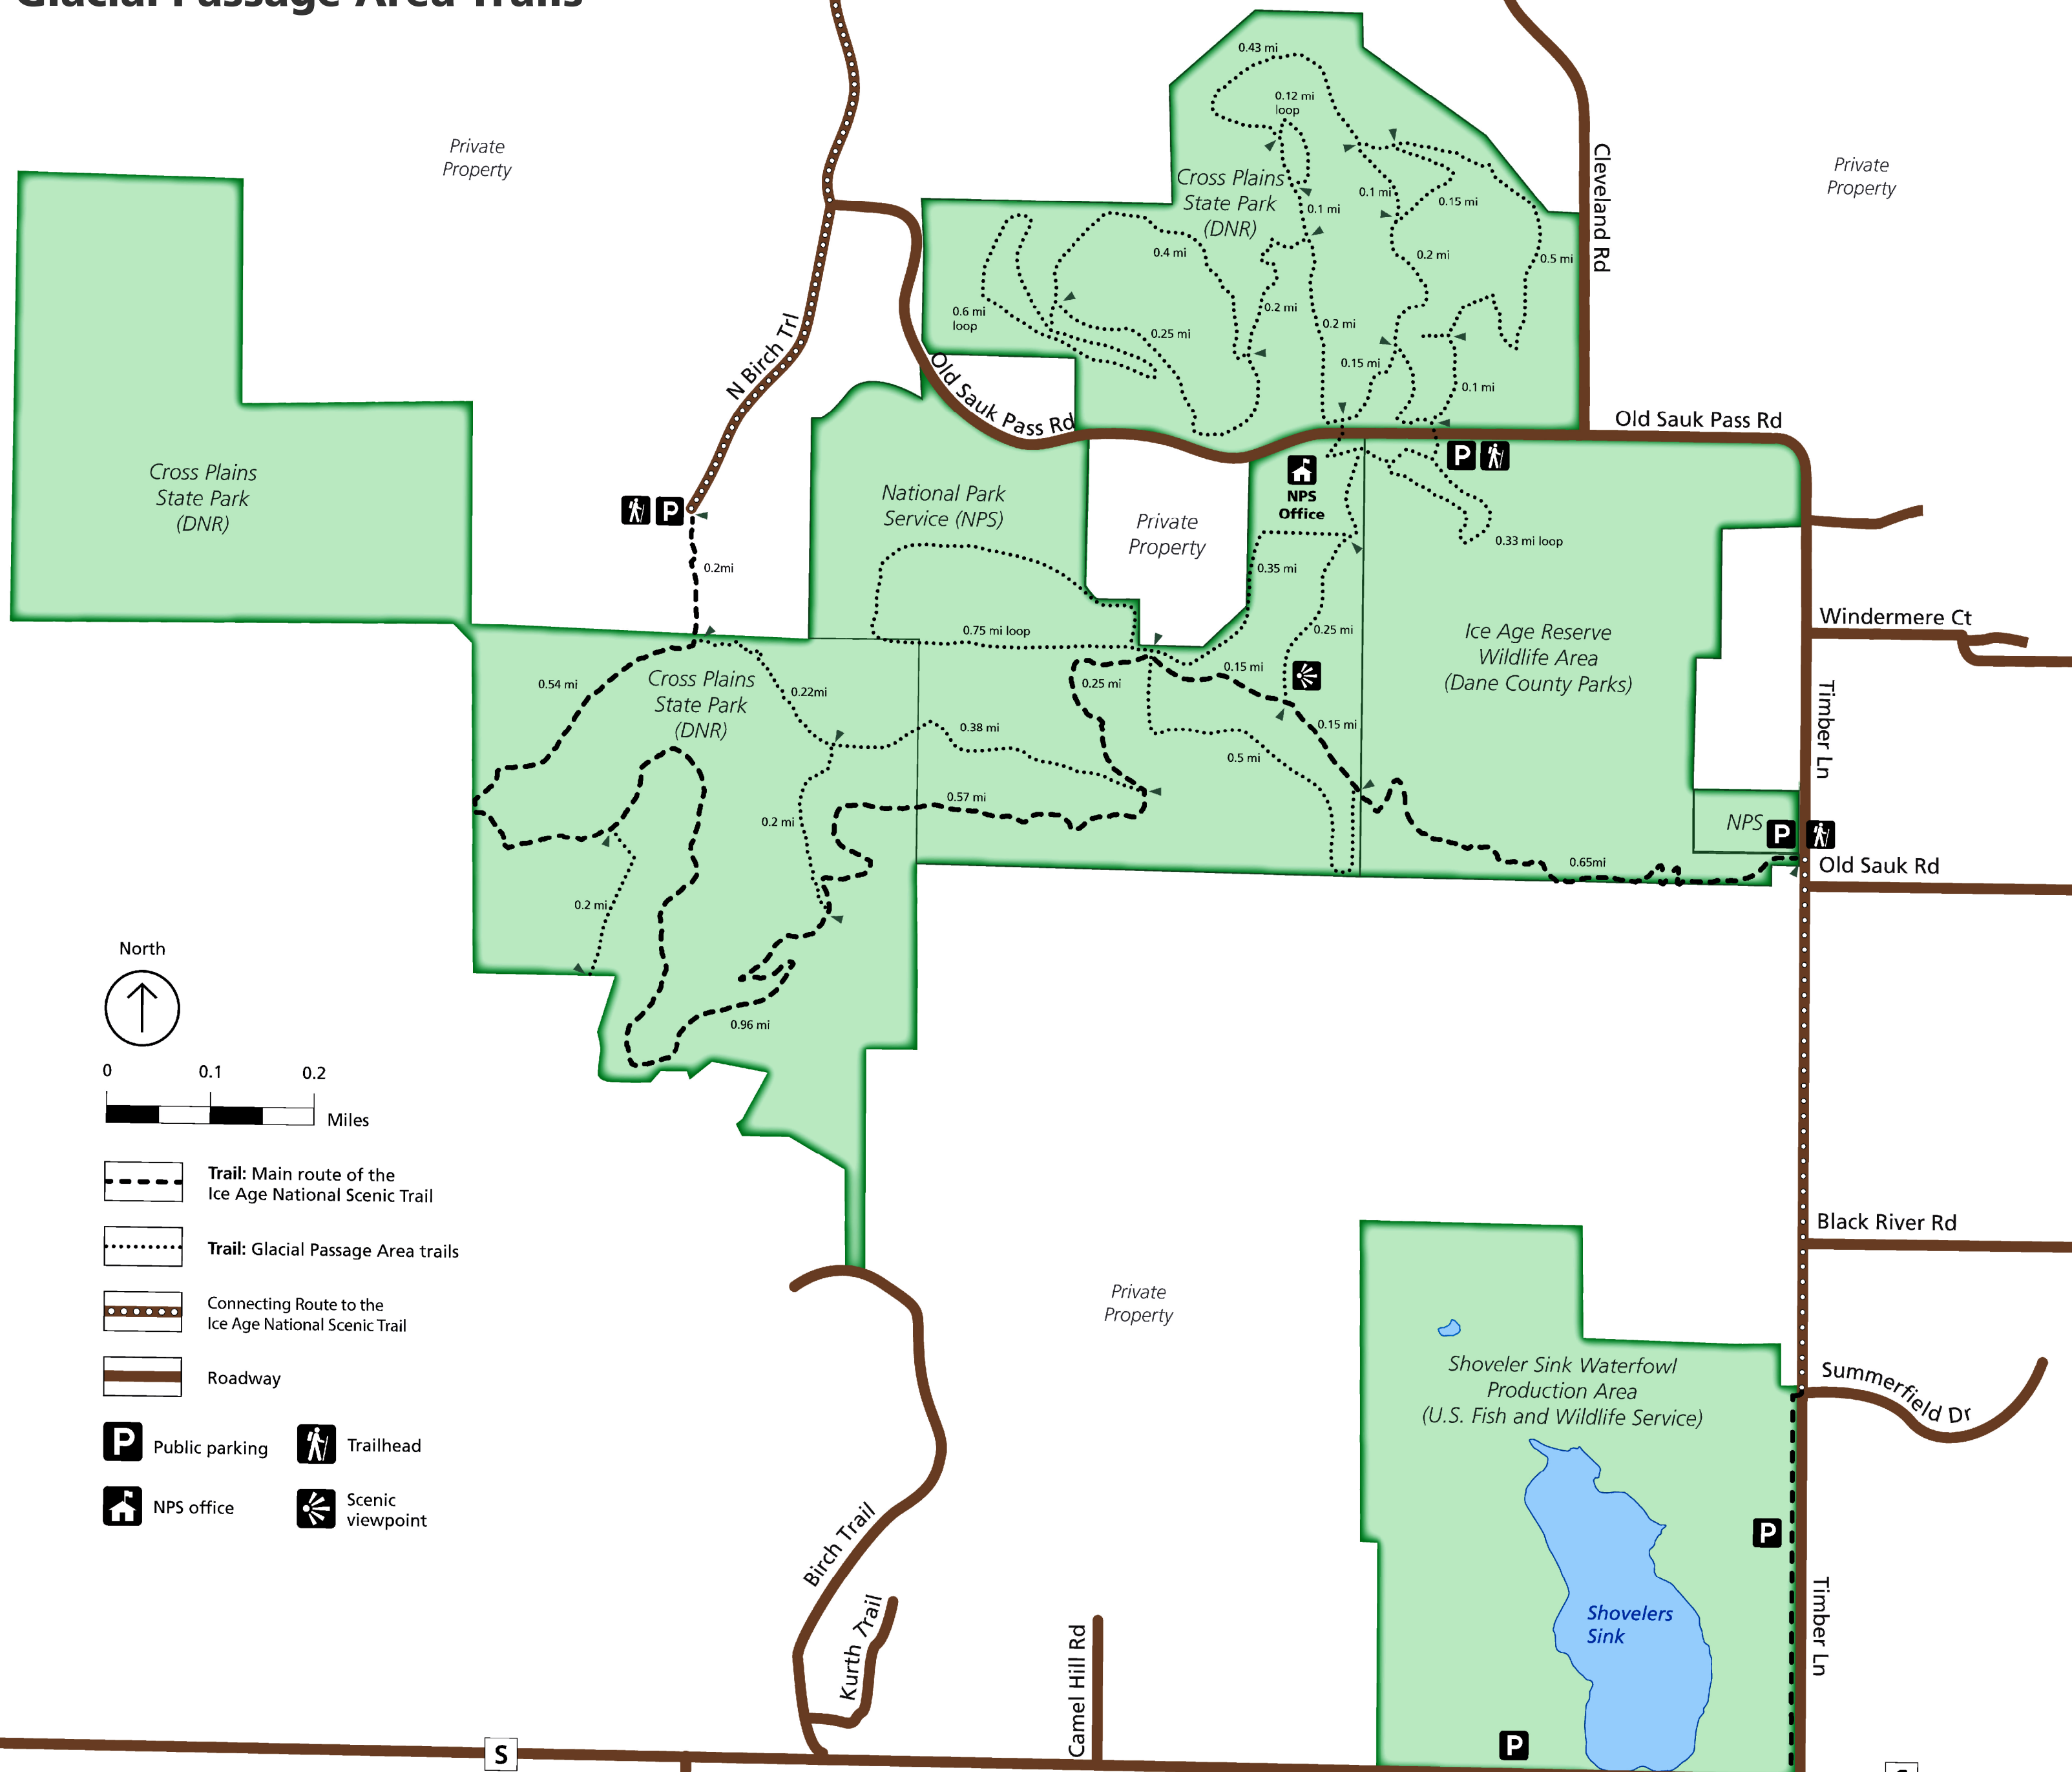

Glacial Passage Area Trails

North

0 0.1 0.2 Miles

Trail: Main route of the Ice Age National Scenic Trail (dashed line)

Trail: Glacial Passage Area trails (dotted line)

Connecting Route to the Ice Age National Scenic Trail (dotted line with dots)

Roadway (solid line)

P Public parking **hiker icon** Trailhead

house icon NPS office **sun icon** Scenic viewpoint