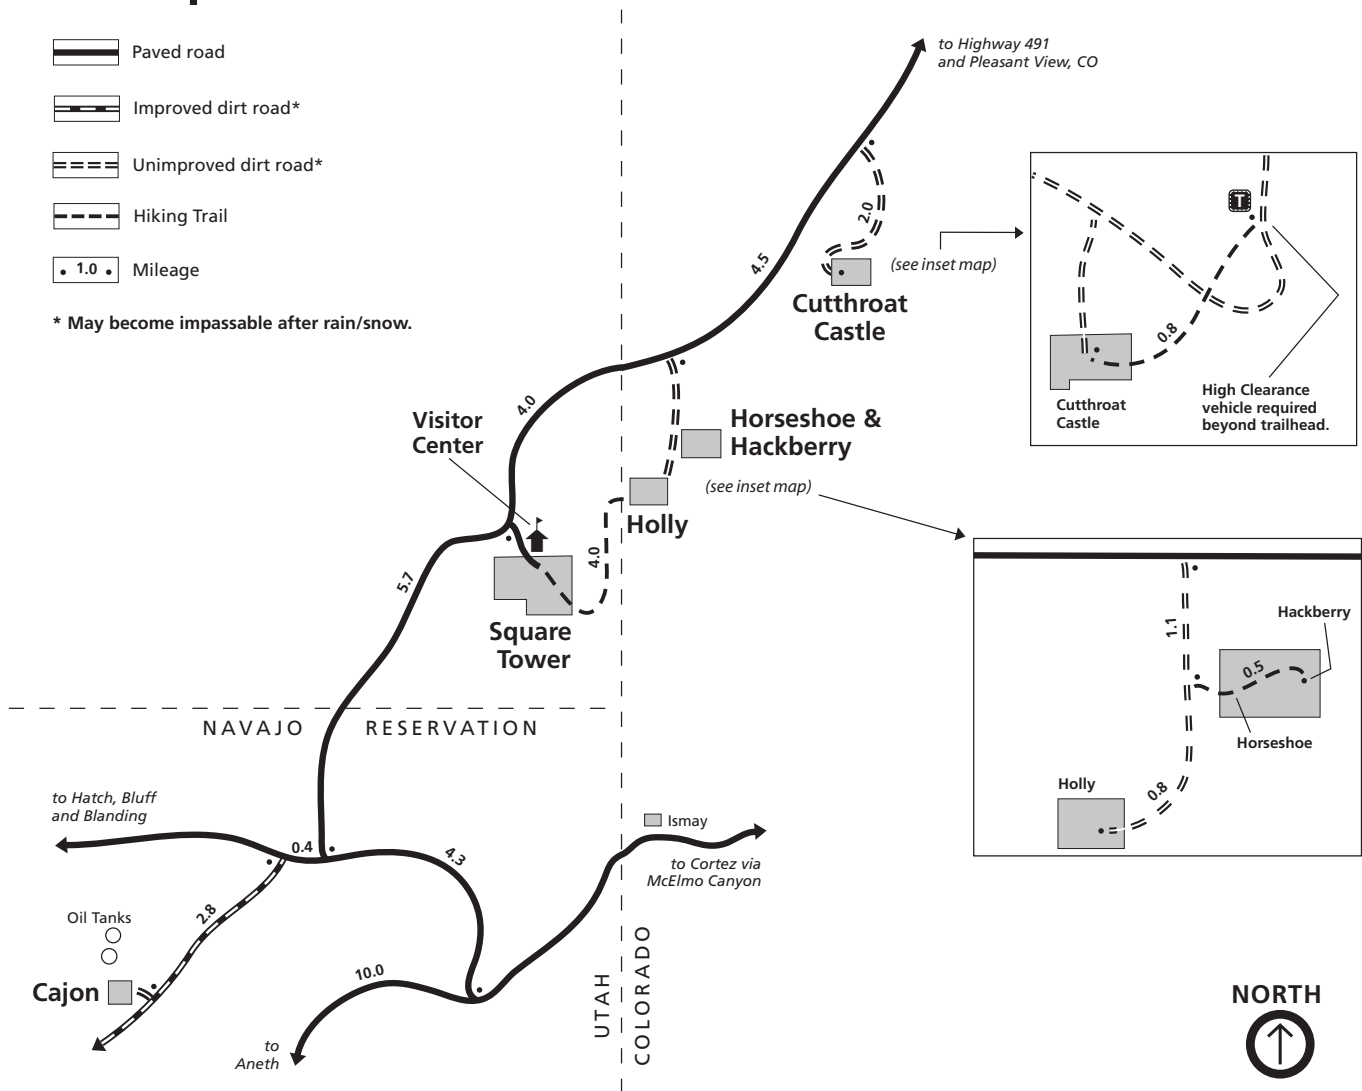

Outlier Map

Protect the past for the future

Your help is needed to preserve Hovenweep National Monument. There are several things that will protect Hovenweep for future generations:

- Stay on designated trails at all times. Walking off trail can harm archeological resources and damage fragile desert soils and vegetation.
- Areas behind chain barriers are closed for their protection. Do not cross these barriers.
- Look but do not touch. The oils from your hands permanently stain rock surfaces.
- Eat at designated picnic tables. Do not eat or leave food-related trash at archeological sites. Food attracts rodents that will burrow and build nests in the fragile structures.
- Take photographs; do not take artifacts. The Archeological Resources Protection Act of 1979 protects archeological resources. Any person who excavates, removes, damages, alters, or defaces archeological resources on federal land is subject to arrest and felony prosecution.
- Pets are allowed on trails, but must be leashed at all times.