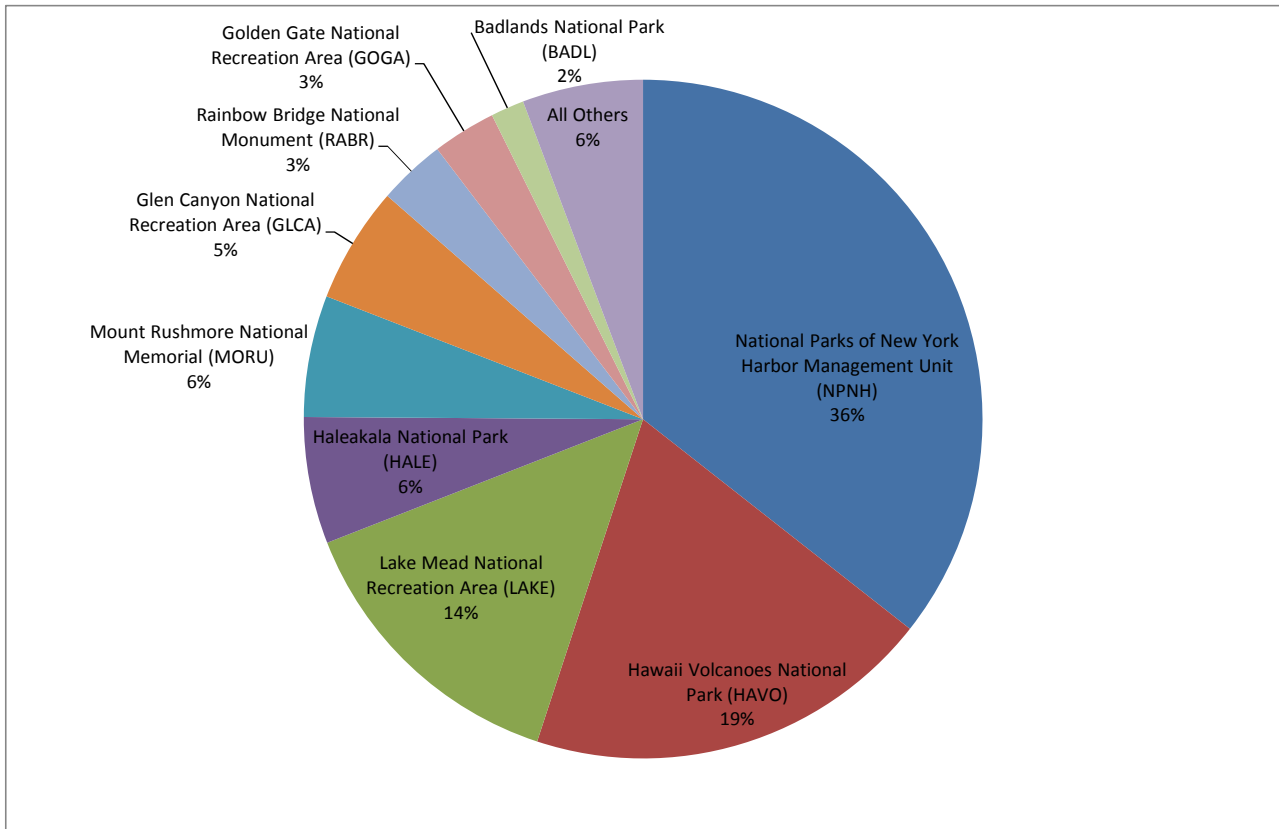

Table/Figure 4. Reported Commercial Air Tours in 2015 (by Region)

Table/Figure 3. Reported Commercial Air Tours in 2015 (High-Activity Parks)

National Park Service Unit	Tours	Percent of Total	No. of Operators^a
National Parks of New York Harbor Management Unit (NPNH)	26,812	36%	3
Hawaii Volcanoes National Park (HAVO)	14,645	19%	5
Lake Mead National Recreation Area (LAKE)	10,548	14%	5
Haleakala National Park (HALE)	4,543	6%	5
Mount Rushmore National Memorial (MORU)	4,363	6%	2
Glen Canyon National Recreation Area (GLCA)	4,167	6%	6
Rainbow Bridge National Monument (RABR)	2,415	3%	4
Golden Gate National Recreation Area (GOGA)	2,272	3%	2
Badlands National Park (BADL)	1,205	2%	1
All Others	4,330	6%	
Total	75,300		

a. Who have reported at least one tour.