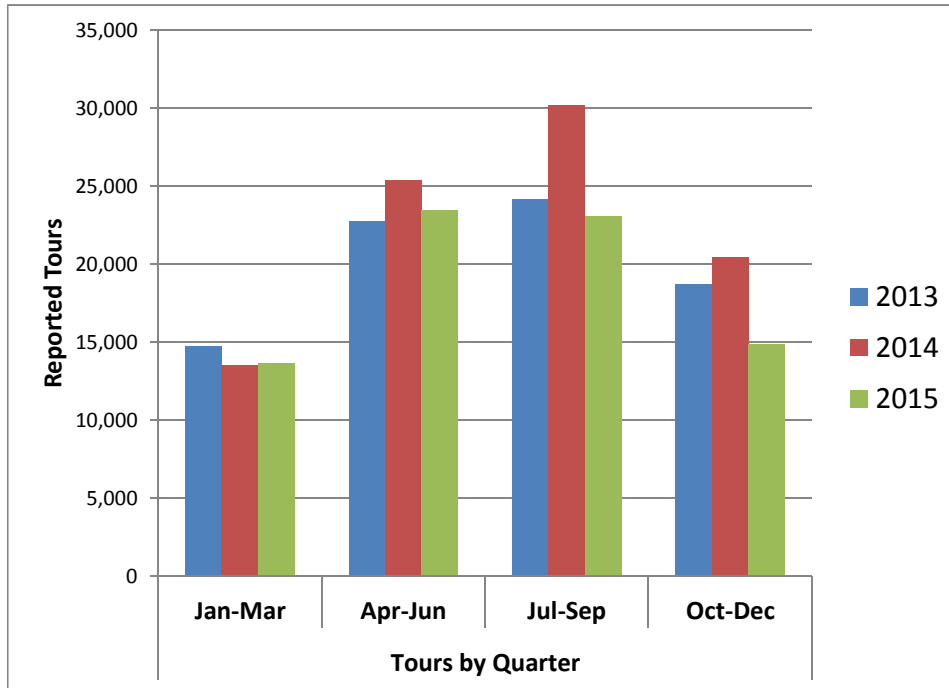

a. Where at least one tour has been reported

Table/Figure 5. Reported Commercial Air Tours 2013-2015 (by Quarter)

Year	Tours by Quarter			
	Jan Mar	Apr Jun	Jul Sep	Oct Dec
2013	14,755	22,748	24,200	18,718
2014	13,548	25,402	30,176	20,450
2015	13,664	23,441	23,077	14,913

Table 6. Operators Conducting Tours in 2015

This table shows how many parks have the corresponding number of operators. For example, 69% of parks, where at least one flight has been reported, have only 1 active operator, 14% of the parks have 2 active operators, 4% have 3 operators, etc.