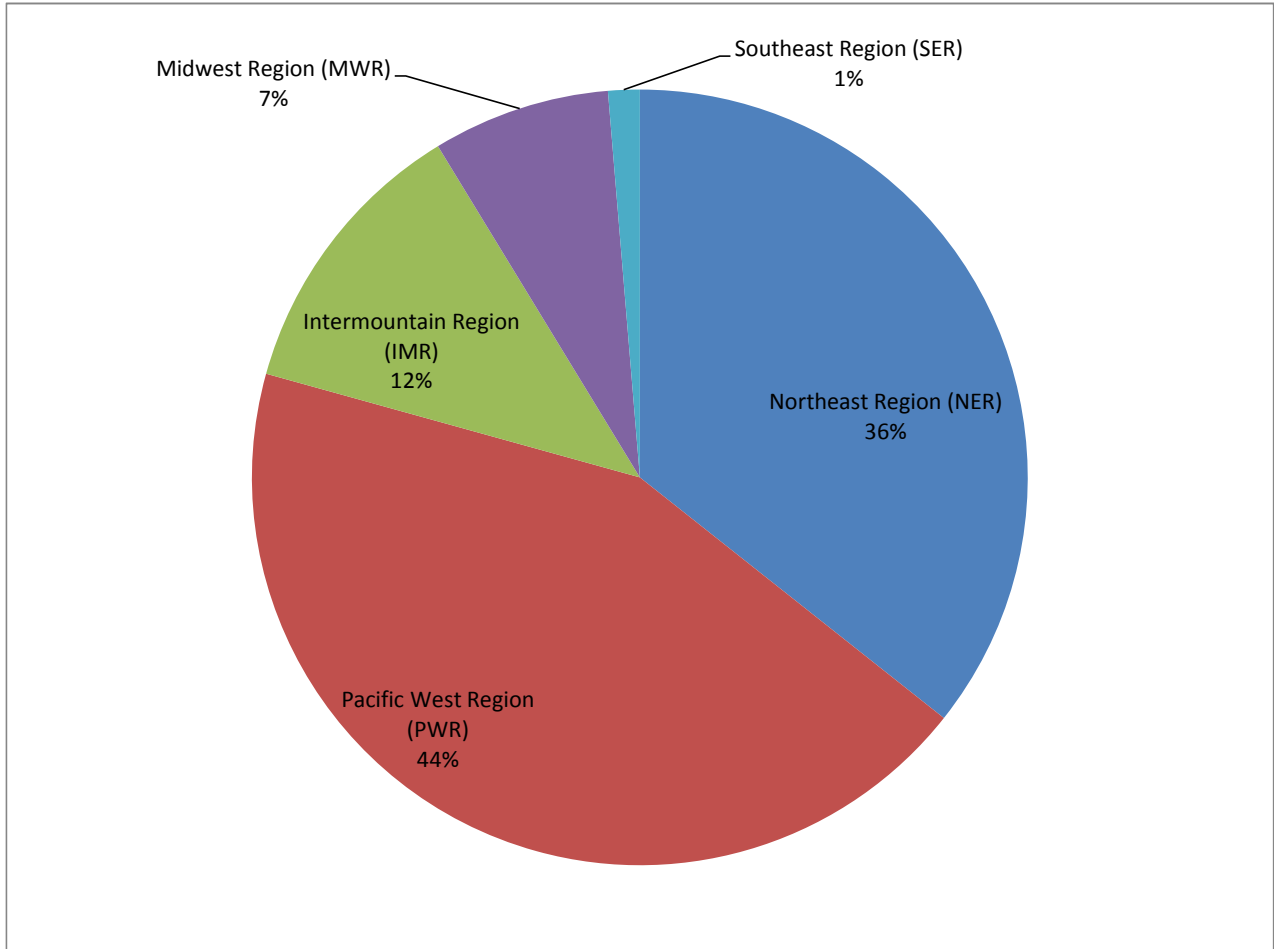

Table/Figure 5. Reported Commercial Air Tours 2013-2015 (by Quarter)

Region	Tours	Percent of Total	No. of Parks ^a
Northeast Region (NER)	26,847	36%	2
Pacific West Region (PWR)	32,865	44%	8
Intermountain Region (IMR)	9,026	12%	34
Midwest Region (MWR)	5,568	7%	2
Southeast Region (SER)	994	1%	3
Total	75,300		49

a. Where at least one tour has been reported