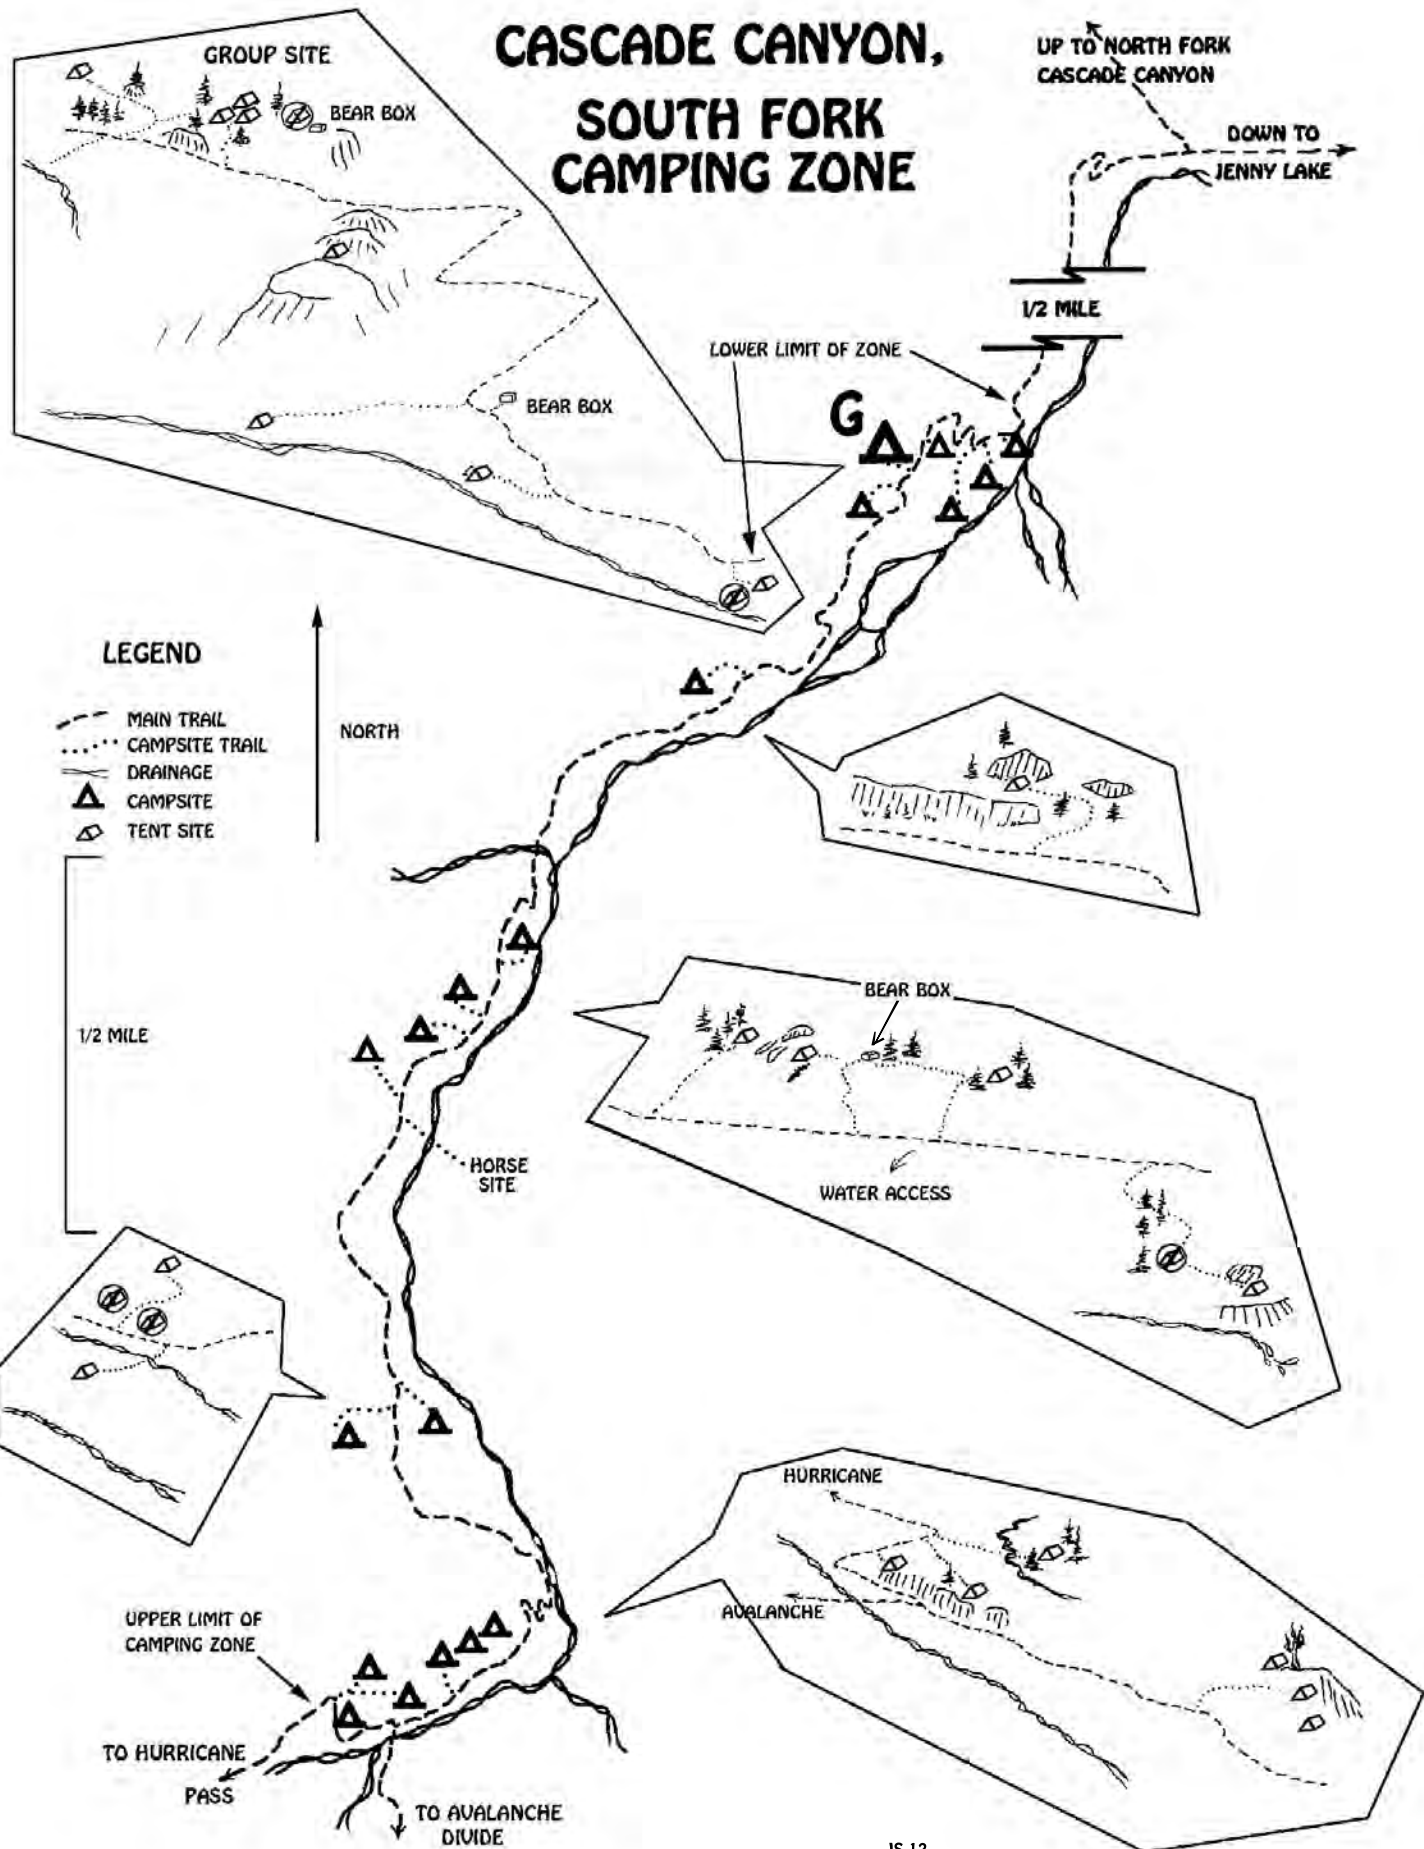

# CASCADE CANYON, SOUTH FORK CAMPING ZONE

## LEGEND

- - - MAIN TRAIL
- ... CAMPSITE TRAIL
- DRAINAGE
- ▲ CAMPSITE
- TENT SITE

NORTH ↑

1/2 MILE

UPPER LIMIT OF CAMPING ZONE

TO HURRICANE PASS

TO AVALANCHE DIVIDE

UP TO NORTH FORK CASCADE CANYON

DOWN TO JENNY LAKE

1/2 MILE

LOWER LIMIT OF ZONE

G

BEAR BOX

WATER ACCESS

HURRICANE

AVALANCHE