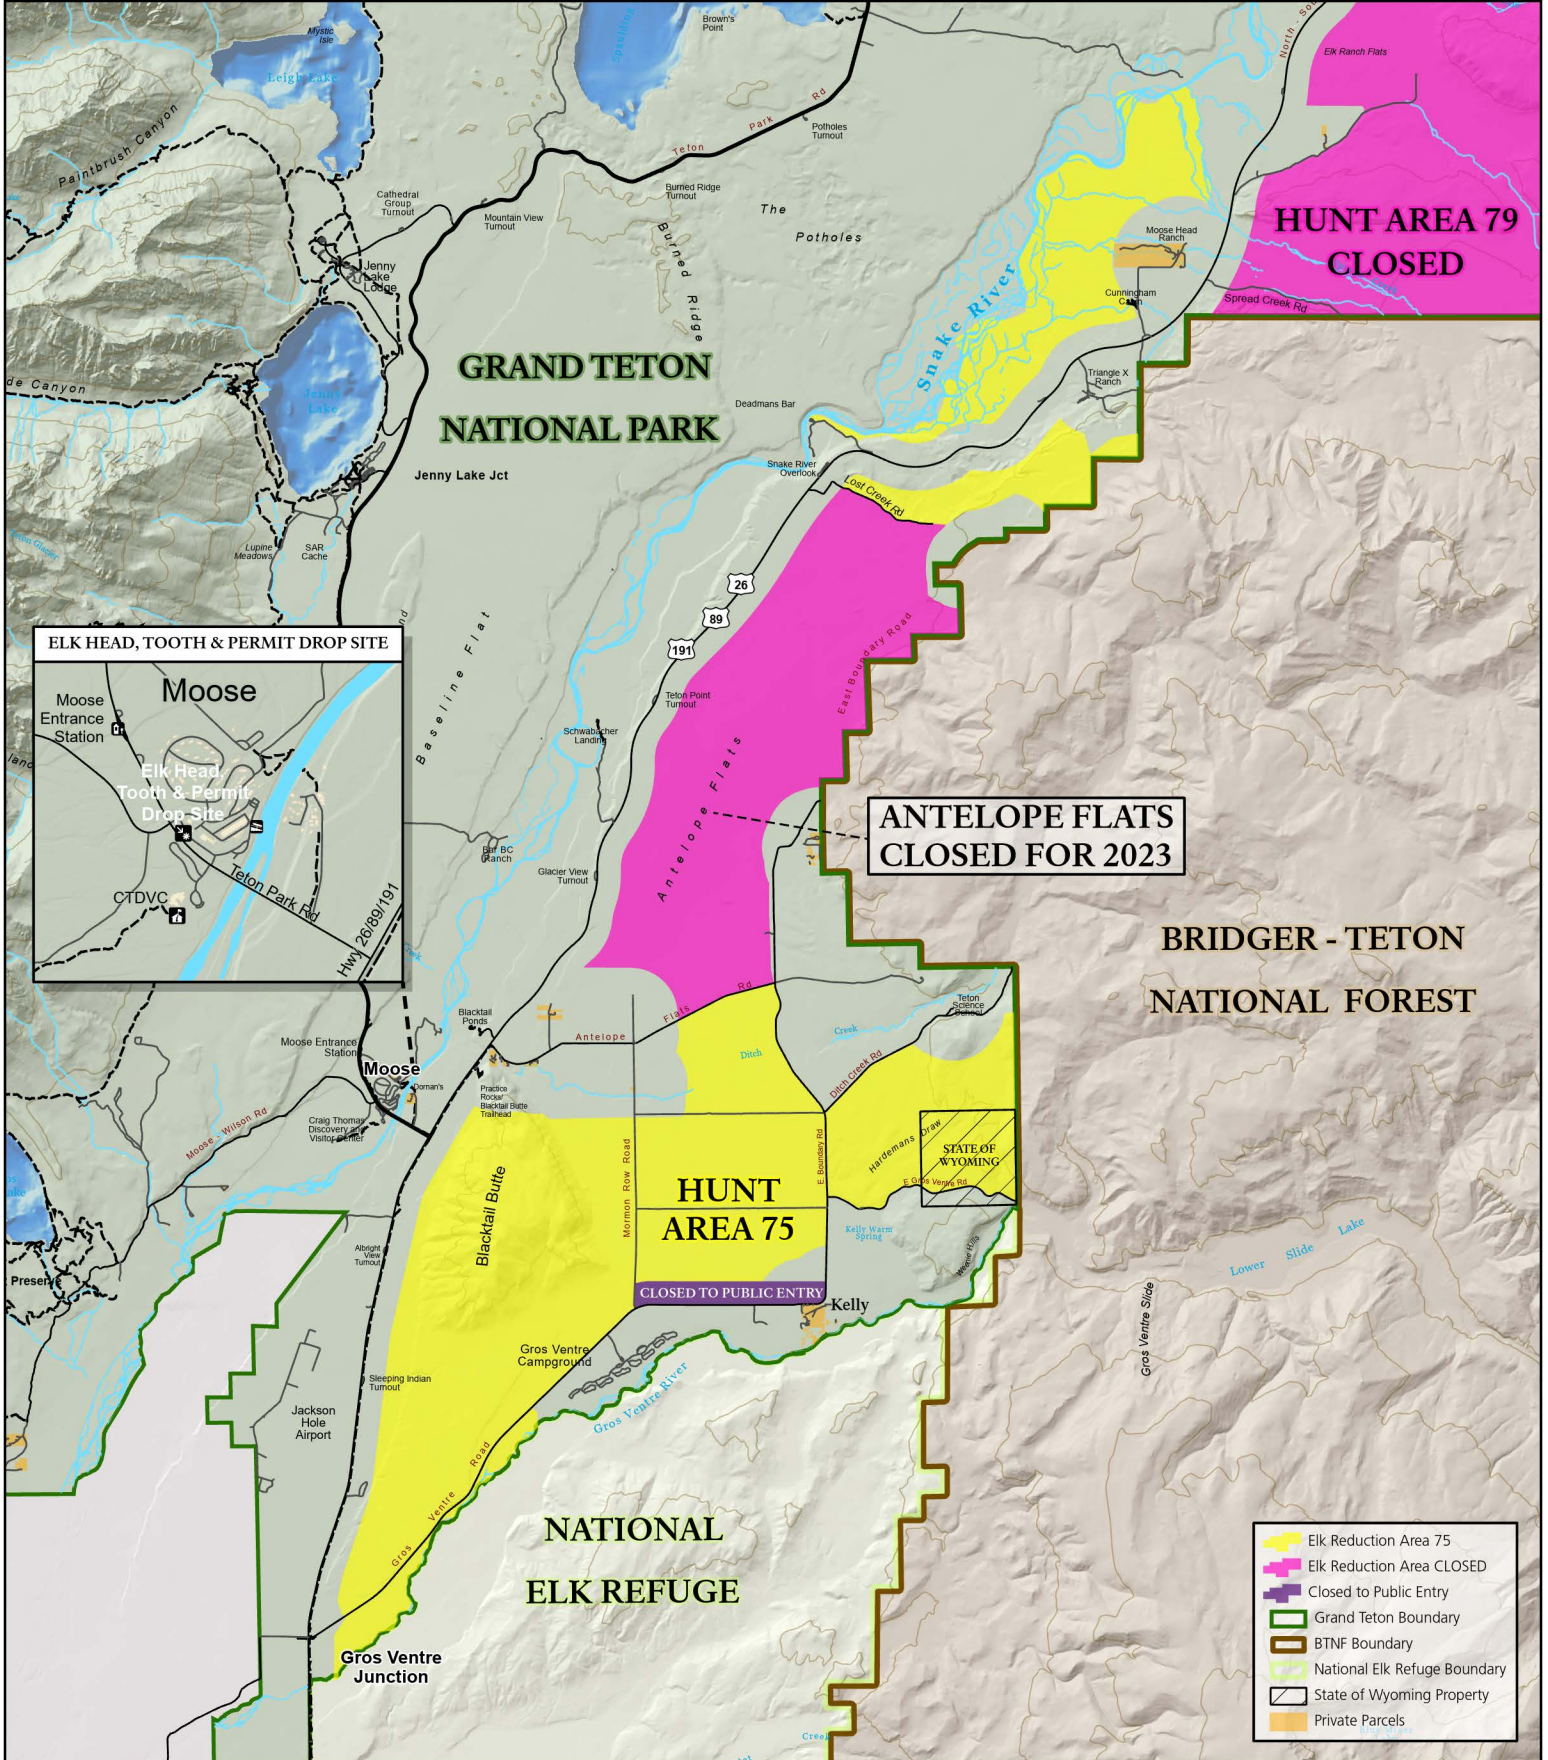

Grand Teton National Park

Elk Reduction Area 75

For Reference Only - Refer to Wyoming Game & Fish regulations for legal hunt area description

National Park Service

U.S. Department of the Interior

North

GRTE Geographic Resources Division

September 2023

Data Sources: NPS Park Data