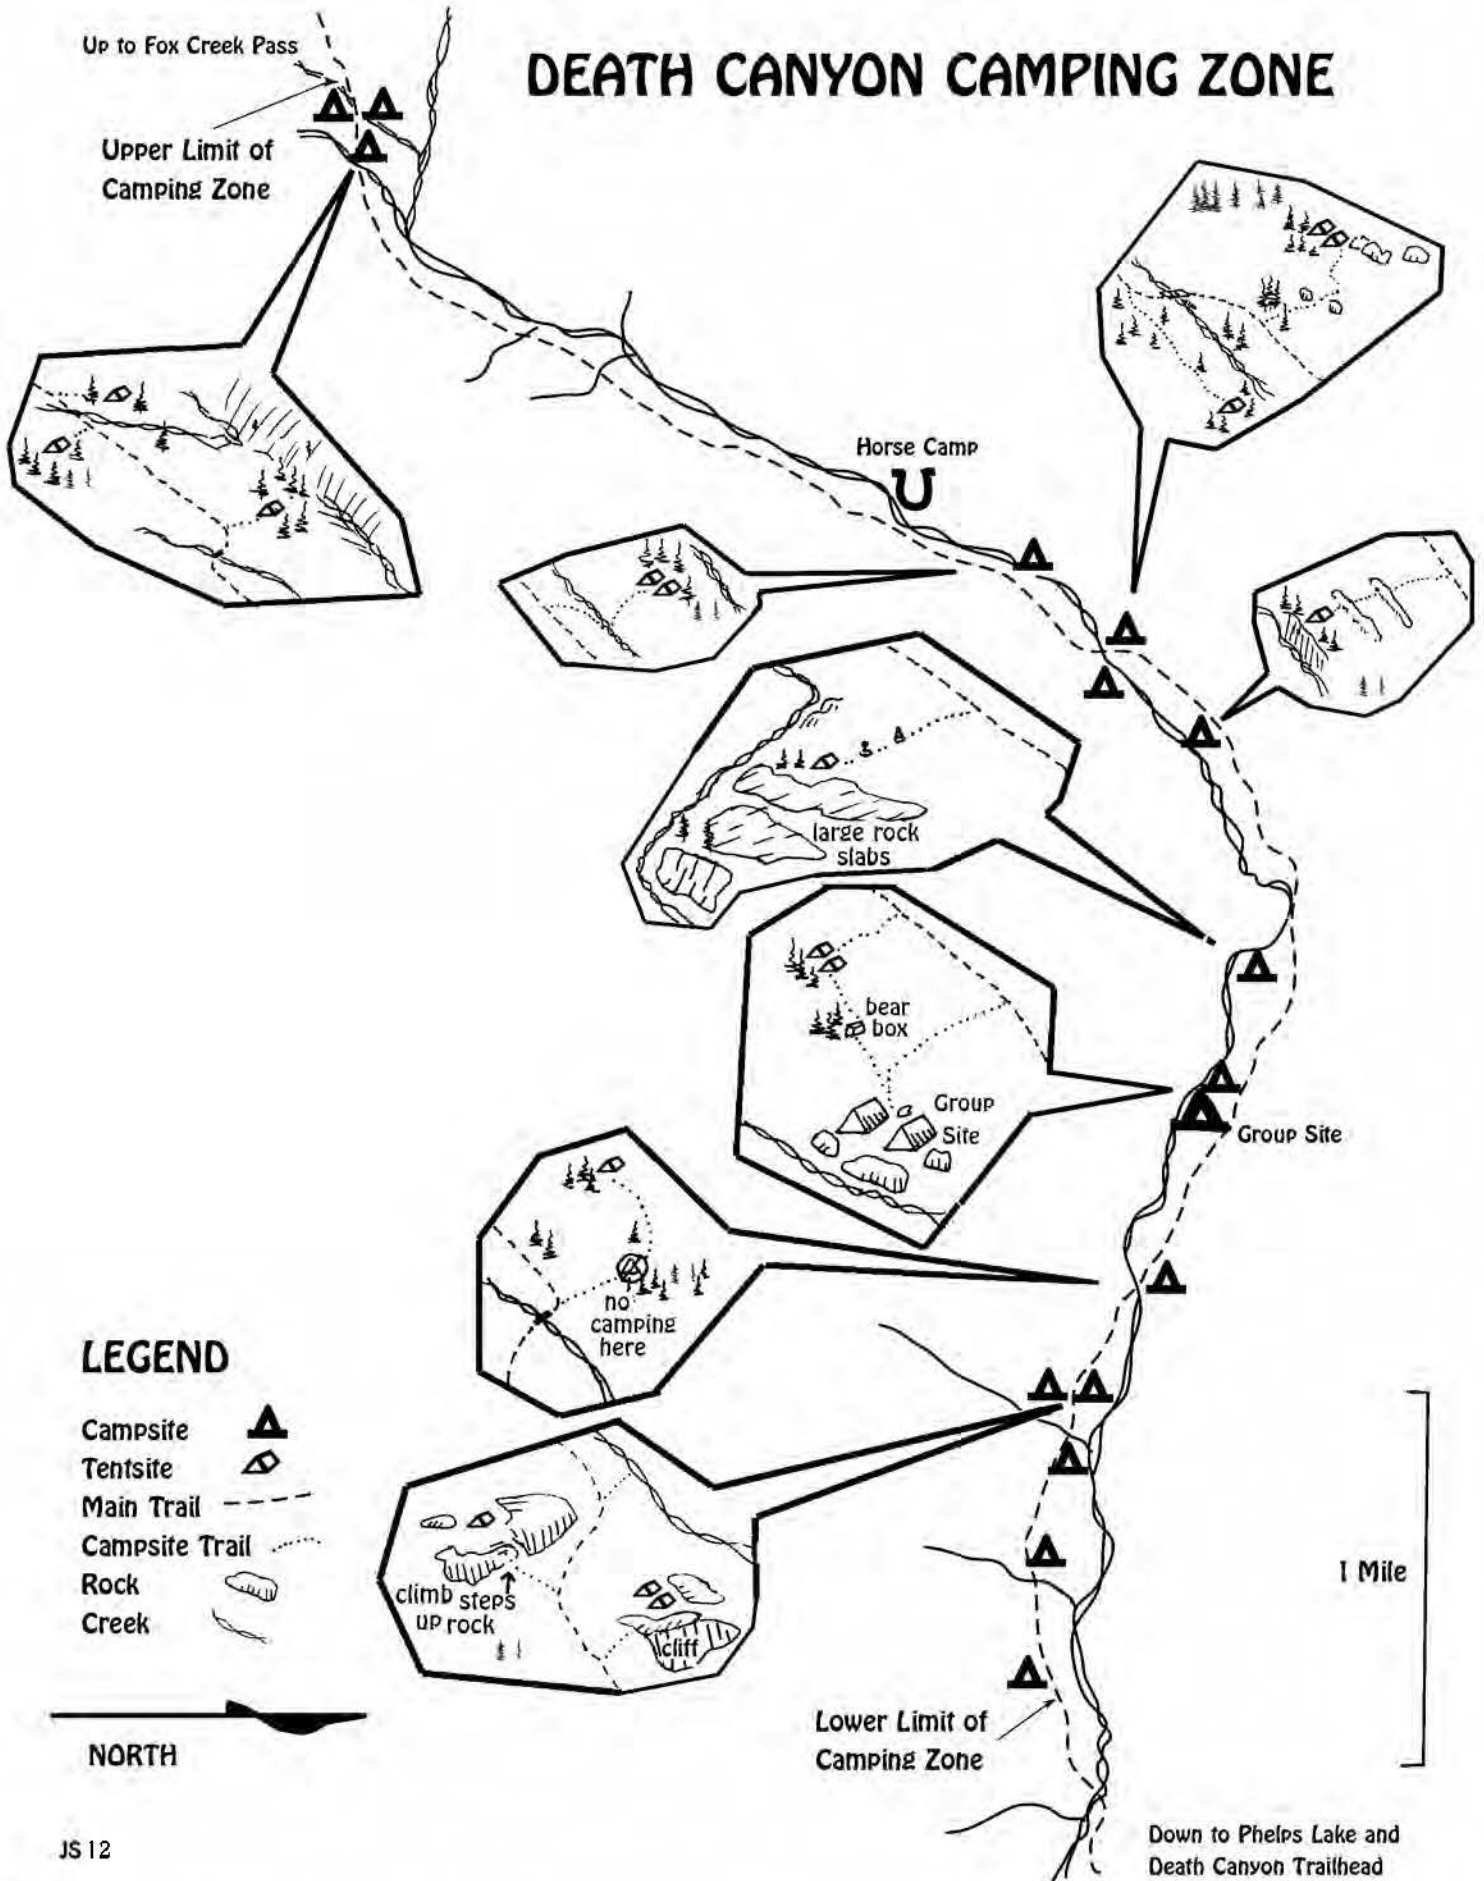

# DEATH CANYON CAMPING ZONE

## LEGEND

- Campsite
- Tentsite
- Main Trail
- Campsite Trail
- Rock
- Creek

NORTH

Down to Phelps Lake and Death Canyon Trailhead