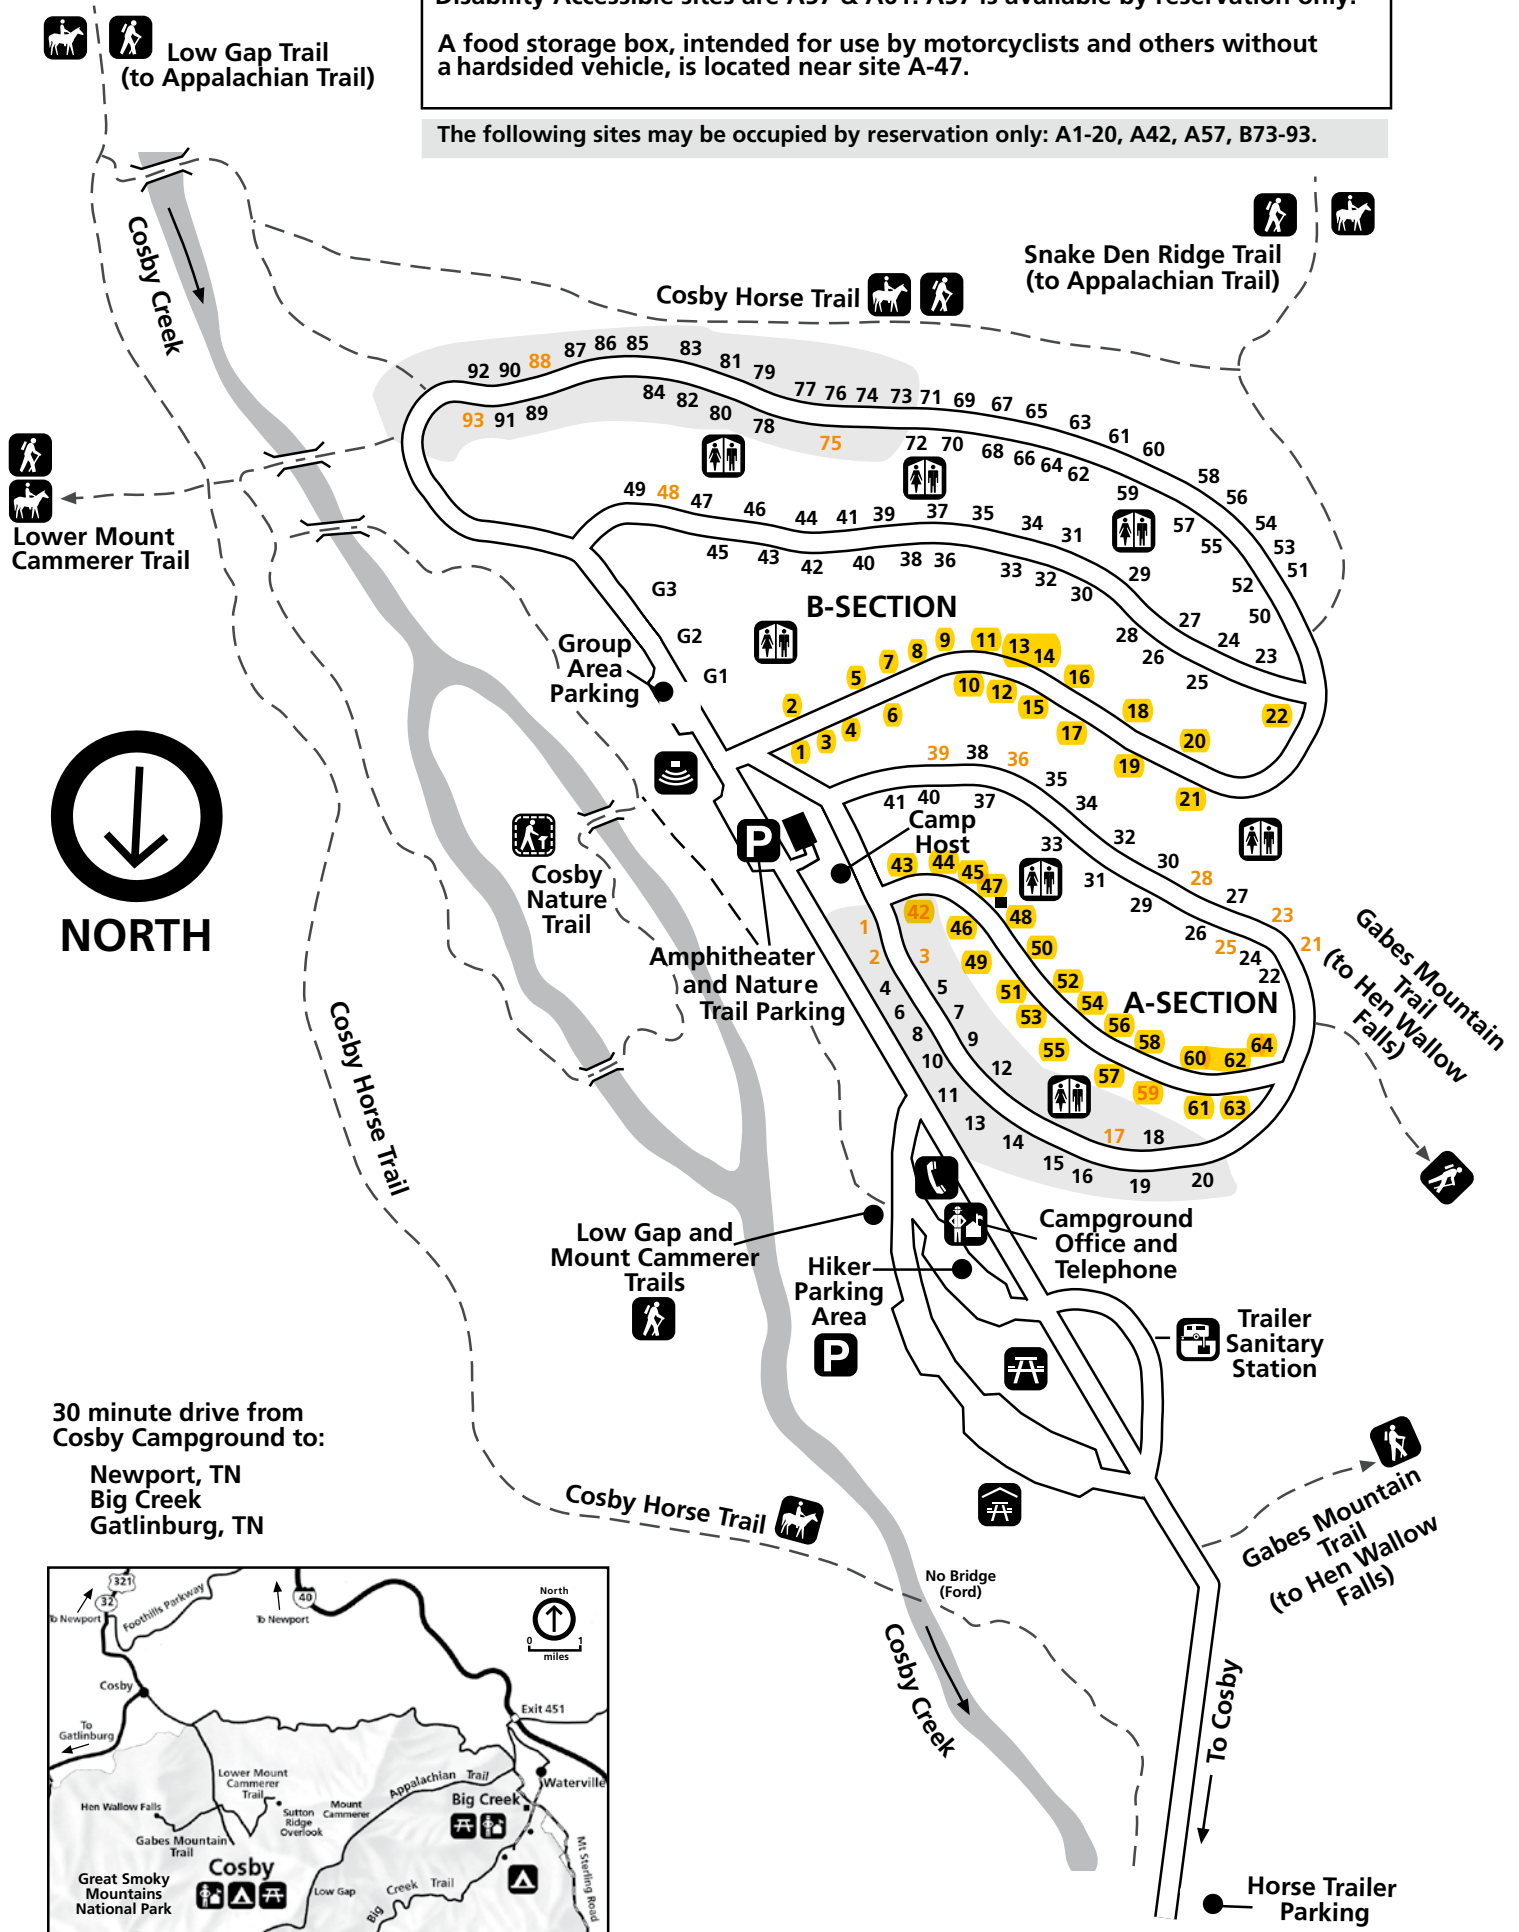

Cosby Campground Map

- | | | |
|--------------------|--------------|--------------------------|
| Ranger Station | Hiking Trail | Telephone |
| Restrooms | Parking | Amphitheater |
| Interpretive Trail | Horse Trail | Trailer/Sanitary Station |
| Campground | Picnic Area | Picnic Shelter |
| RVs only | Walk-up site | |

Disability Accessible sites are A57 & A61. A57 is available by reservation only.

A food storage box, intended for use by motorcyclists and others without a hardsided vehicle, is located near site A-47.

The following sites may be occupied by reservation only: A1-20, A42, A57, B73-93.

30 minute drive from
Cosby Campground to:
Newport, TN
Big Creek
Gatlinburg, TN