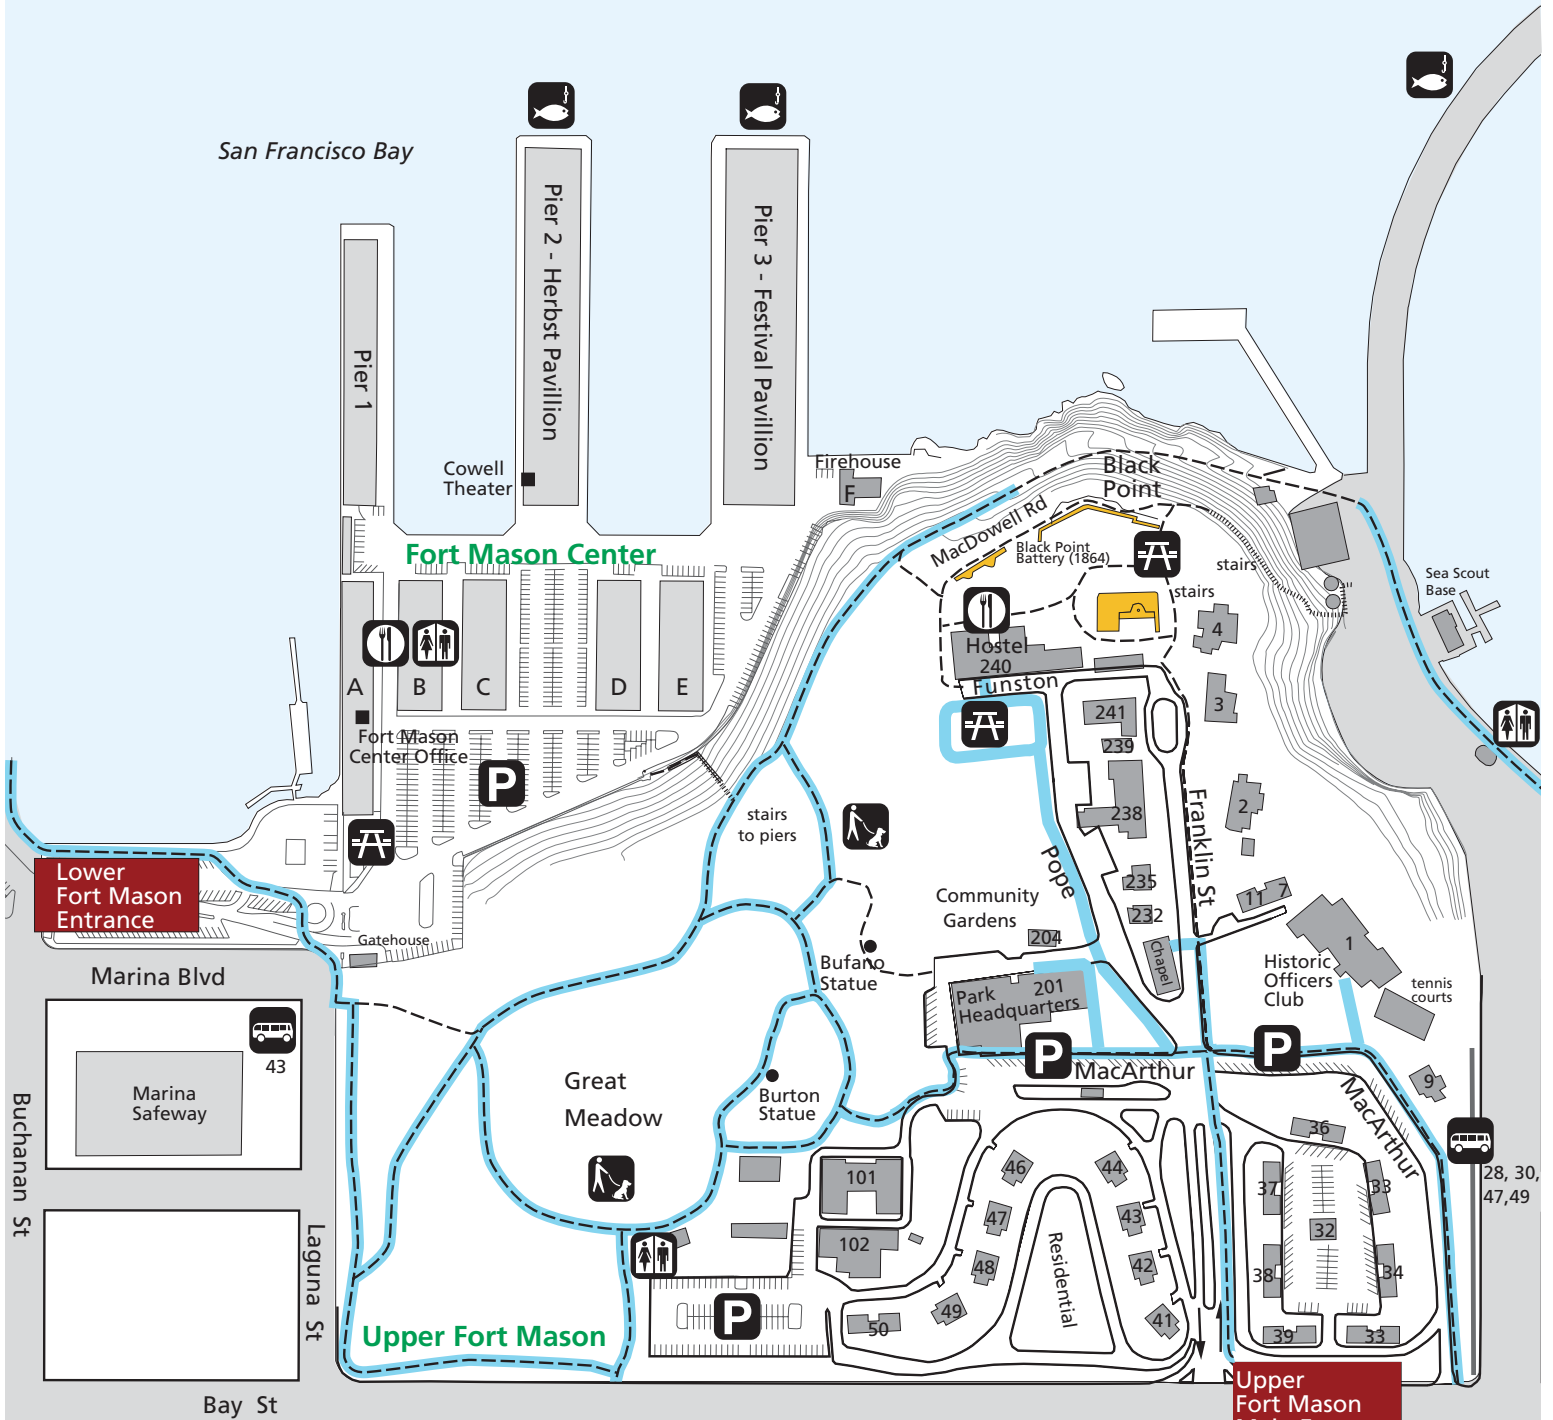

# Fort Mason Map

National Park Service  
U.S. Department of the Interior

Golden Gate  
National Recreation Area

- - - Fort Mason Historic Area Walk  
 - - - Wheelchair-accessible trail

	Cafe		Restrooms
	Bus Stop		Parking
	Picnic Area		Dog on Leash
	Fishing		

North  
  
 0 miles 0.1  
 0 kilometers 0.2