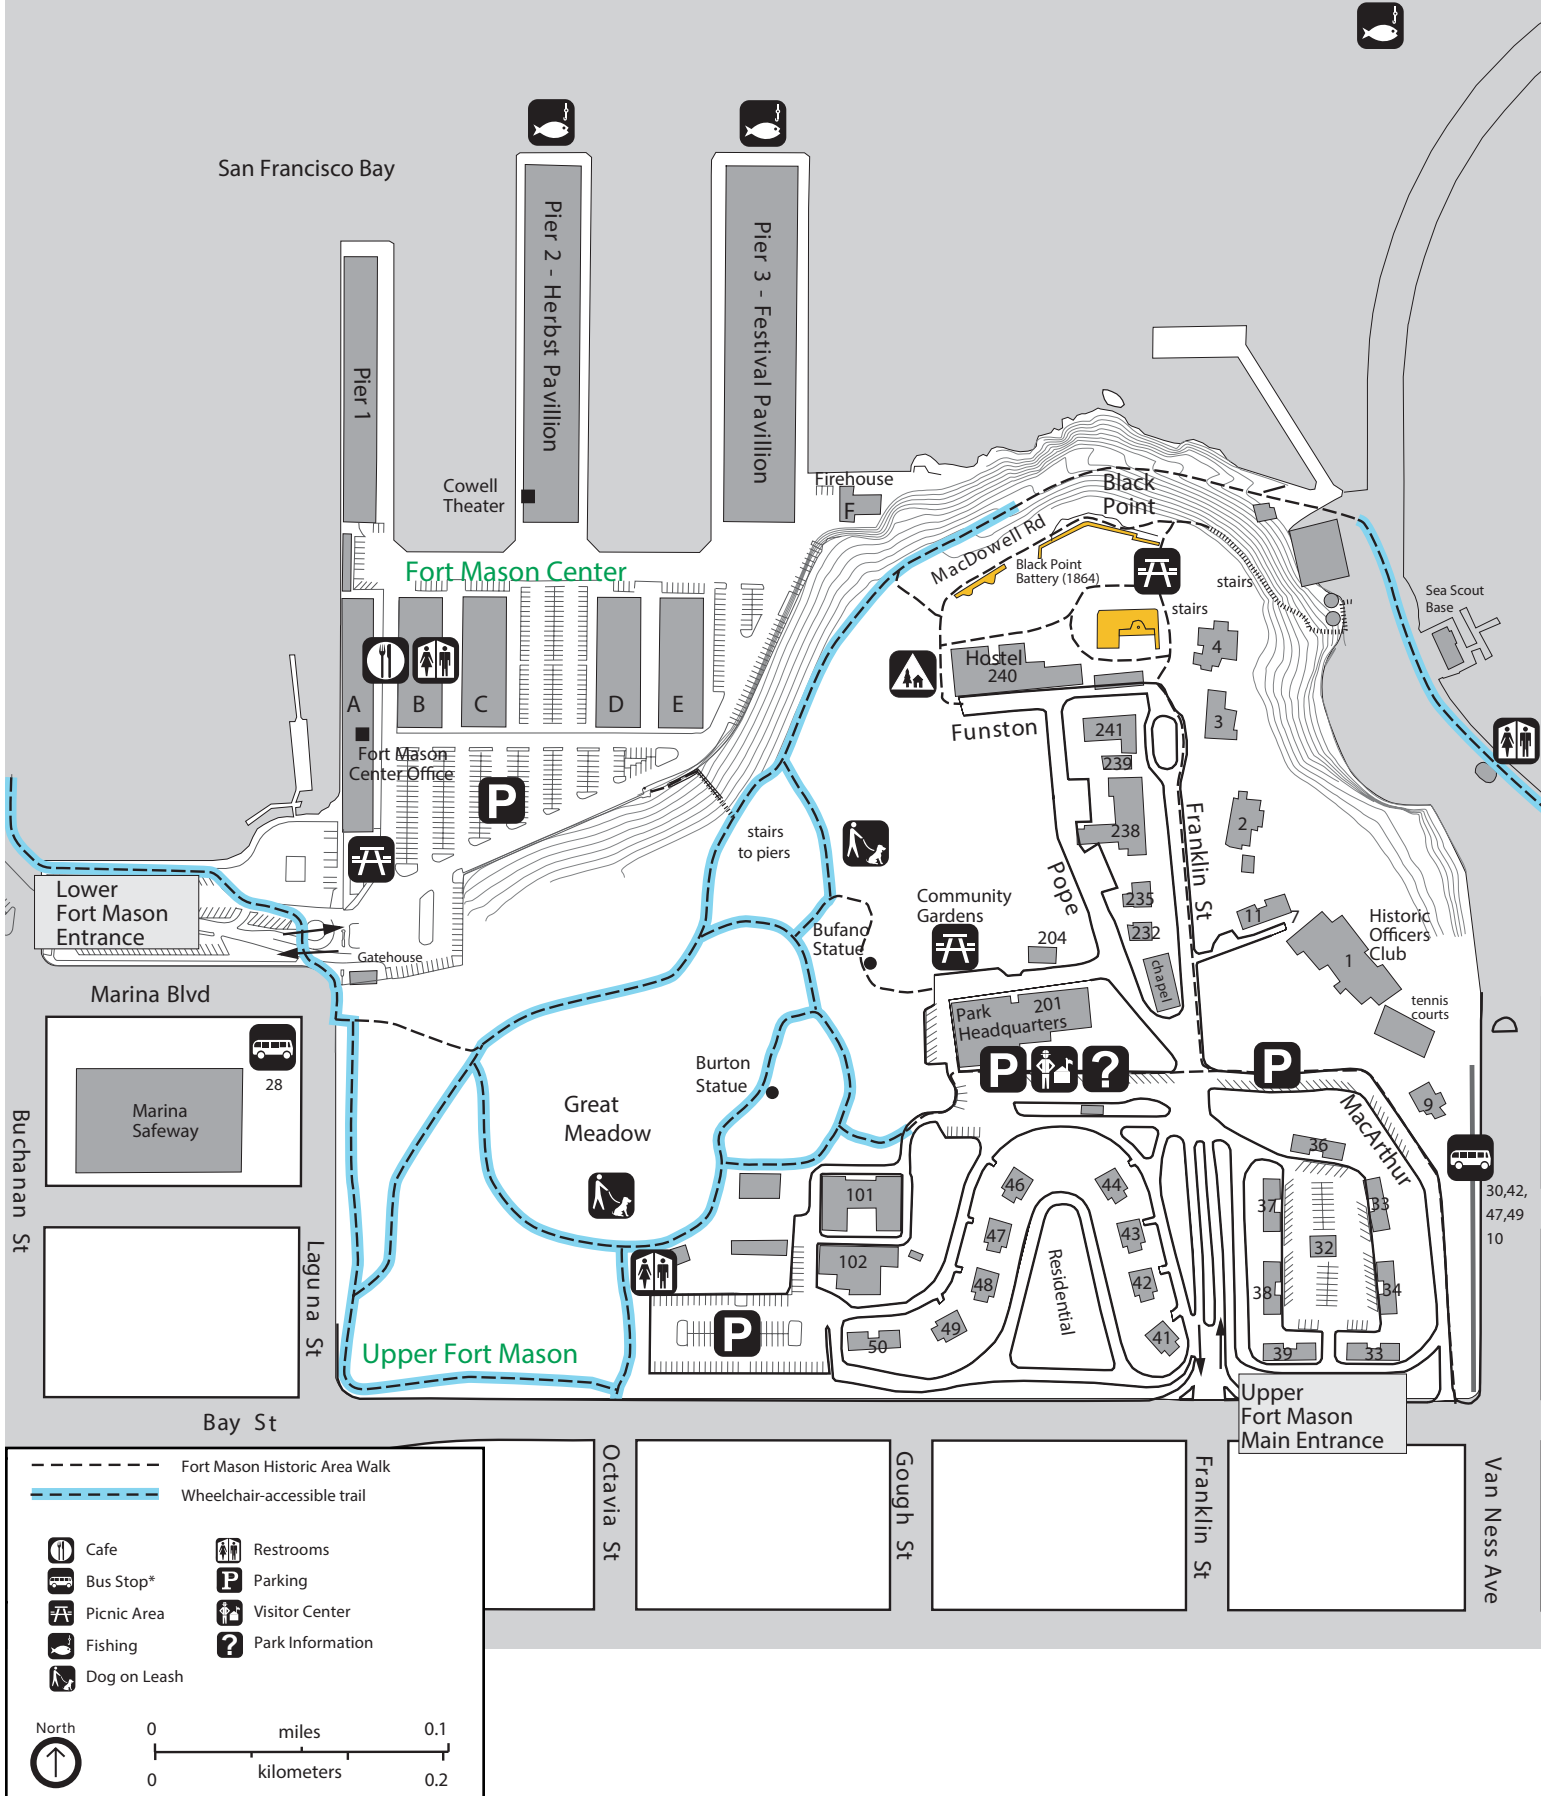

Fort Mason Map

National Park Service
U.S. Department of the Interior

Golden Gate
National Recreation Area

	Fort Mason Historic Area Walk
	Wheelchair-accessible trail
	Cafe
	Bus Stop*
	Picnic Area
	Fishing
	Dog on Leash
	Restrooms
	Parking
	Visitor Center
	Park Information

North

0 0.1 miles
0 0.2 kilometers