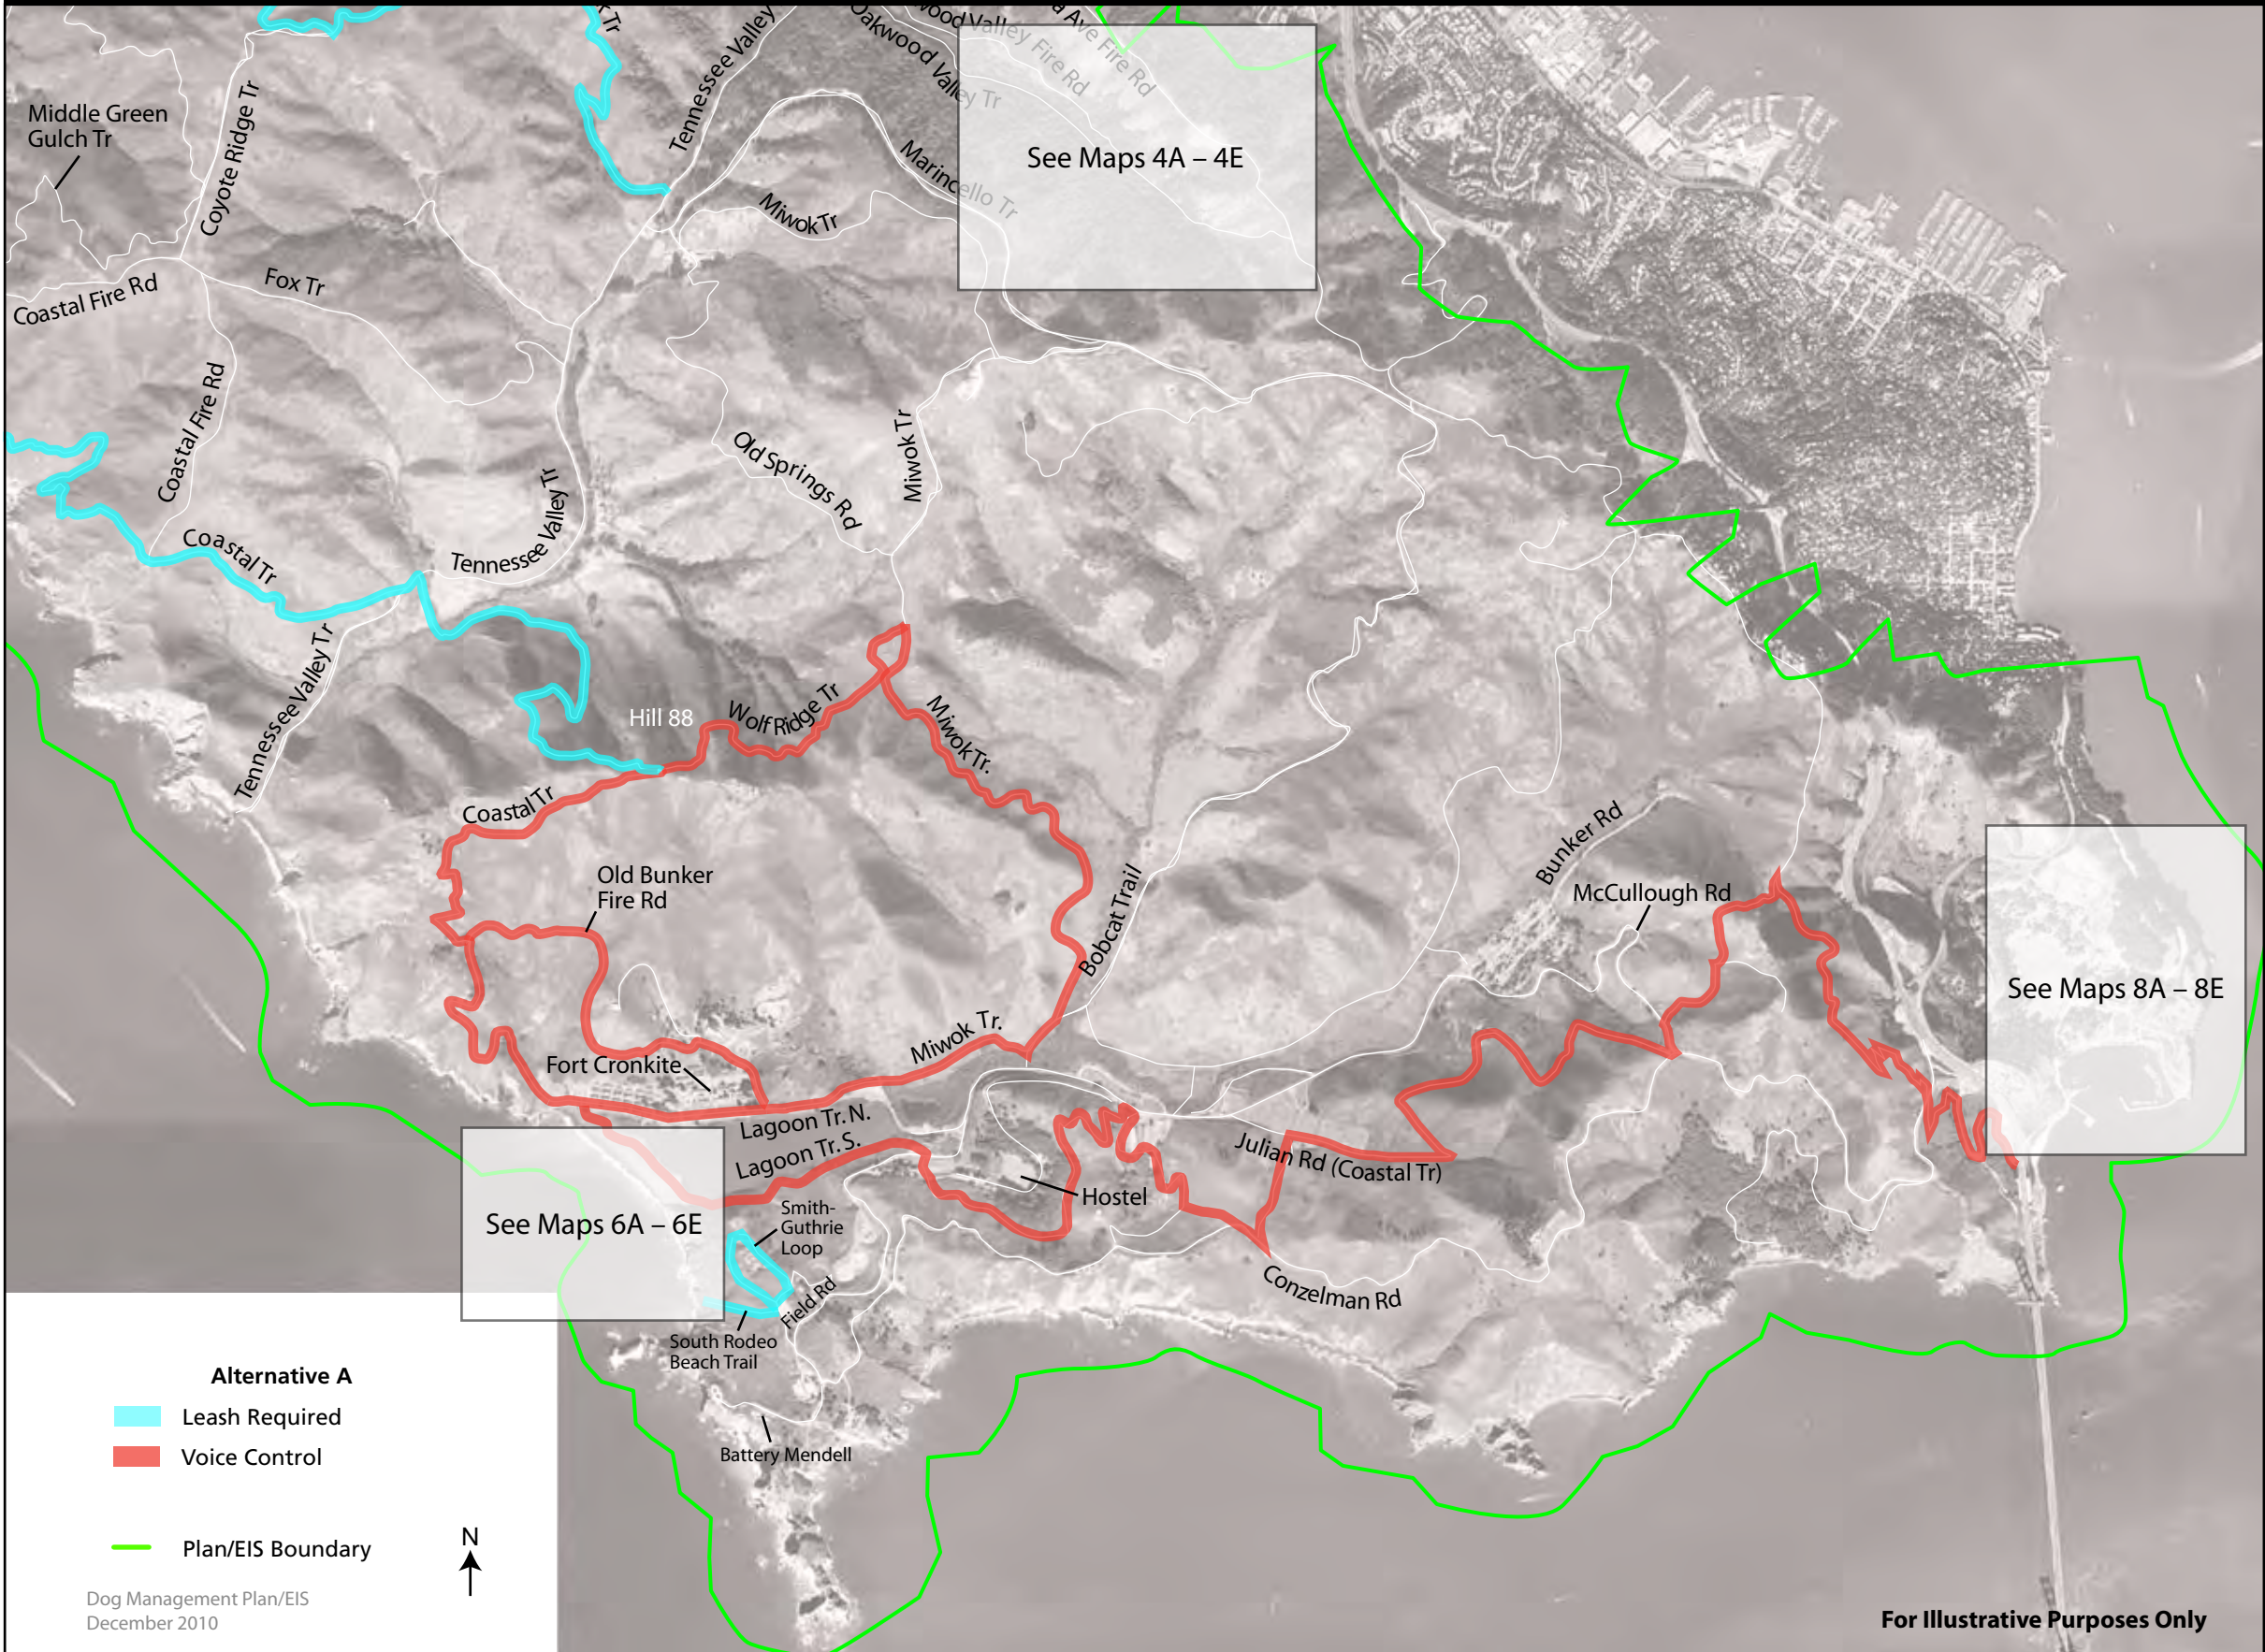

Map 7 Preferred Alternative: Marin Headlands Trails

Map 7-A: Marin Headlands Trails

See Maps 4A - 4E

See Maps 6A - 6E

See Maps 8A - 8E

- Alternative A**
- Leash Required
 - Voice Control
 - Plan/EIS Boundary

Map 7-B: Marin Headlands Trails

Map 7-C: Marin Headlands Trails

Map 7-D: Marin Headlands Trails

Alternative D

Dogs prohibited in unshaded areas within Plan/EIS Boundary.

— Plan/EIS Boundary

Map 7-E: Marin Headlands Trails