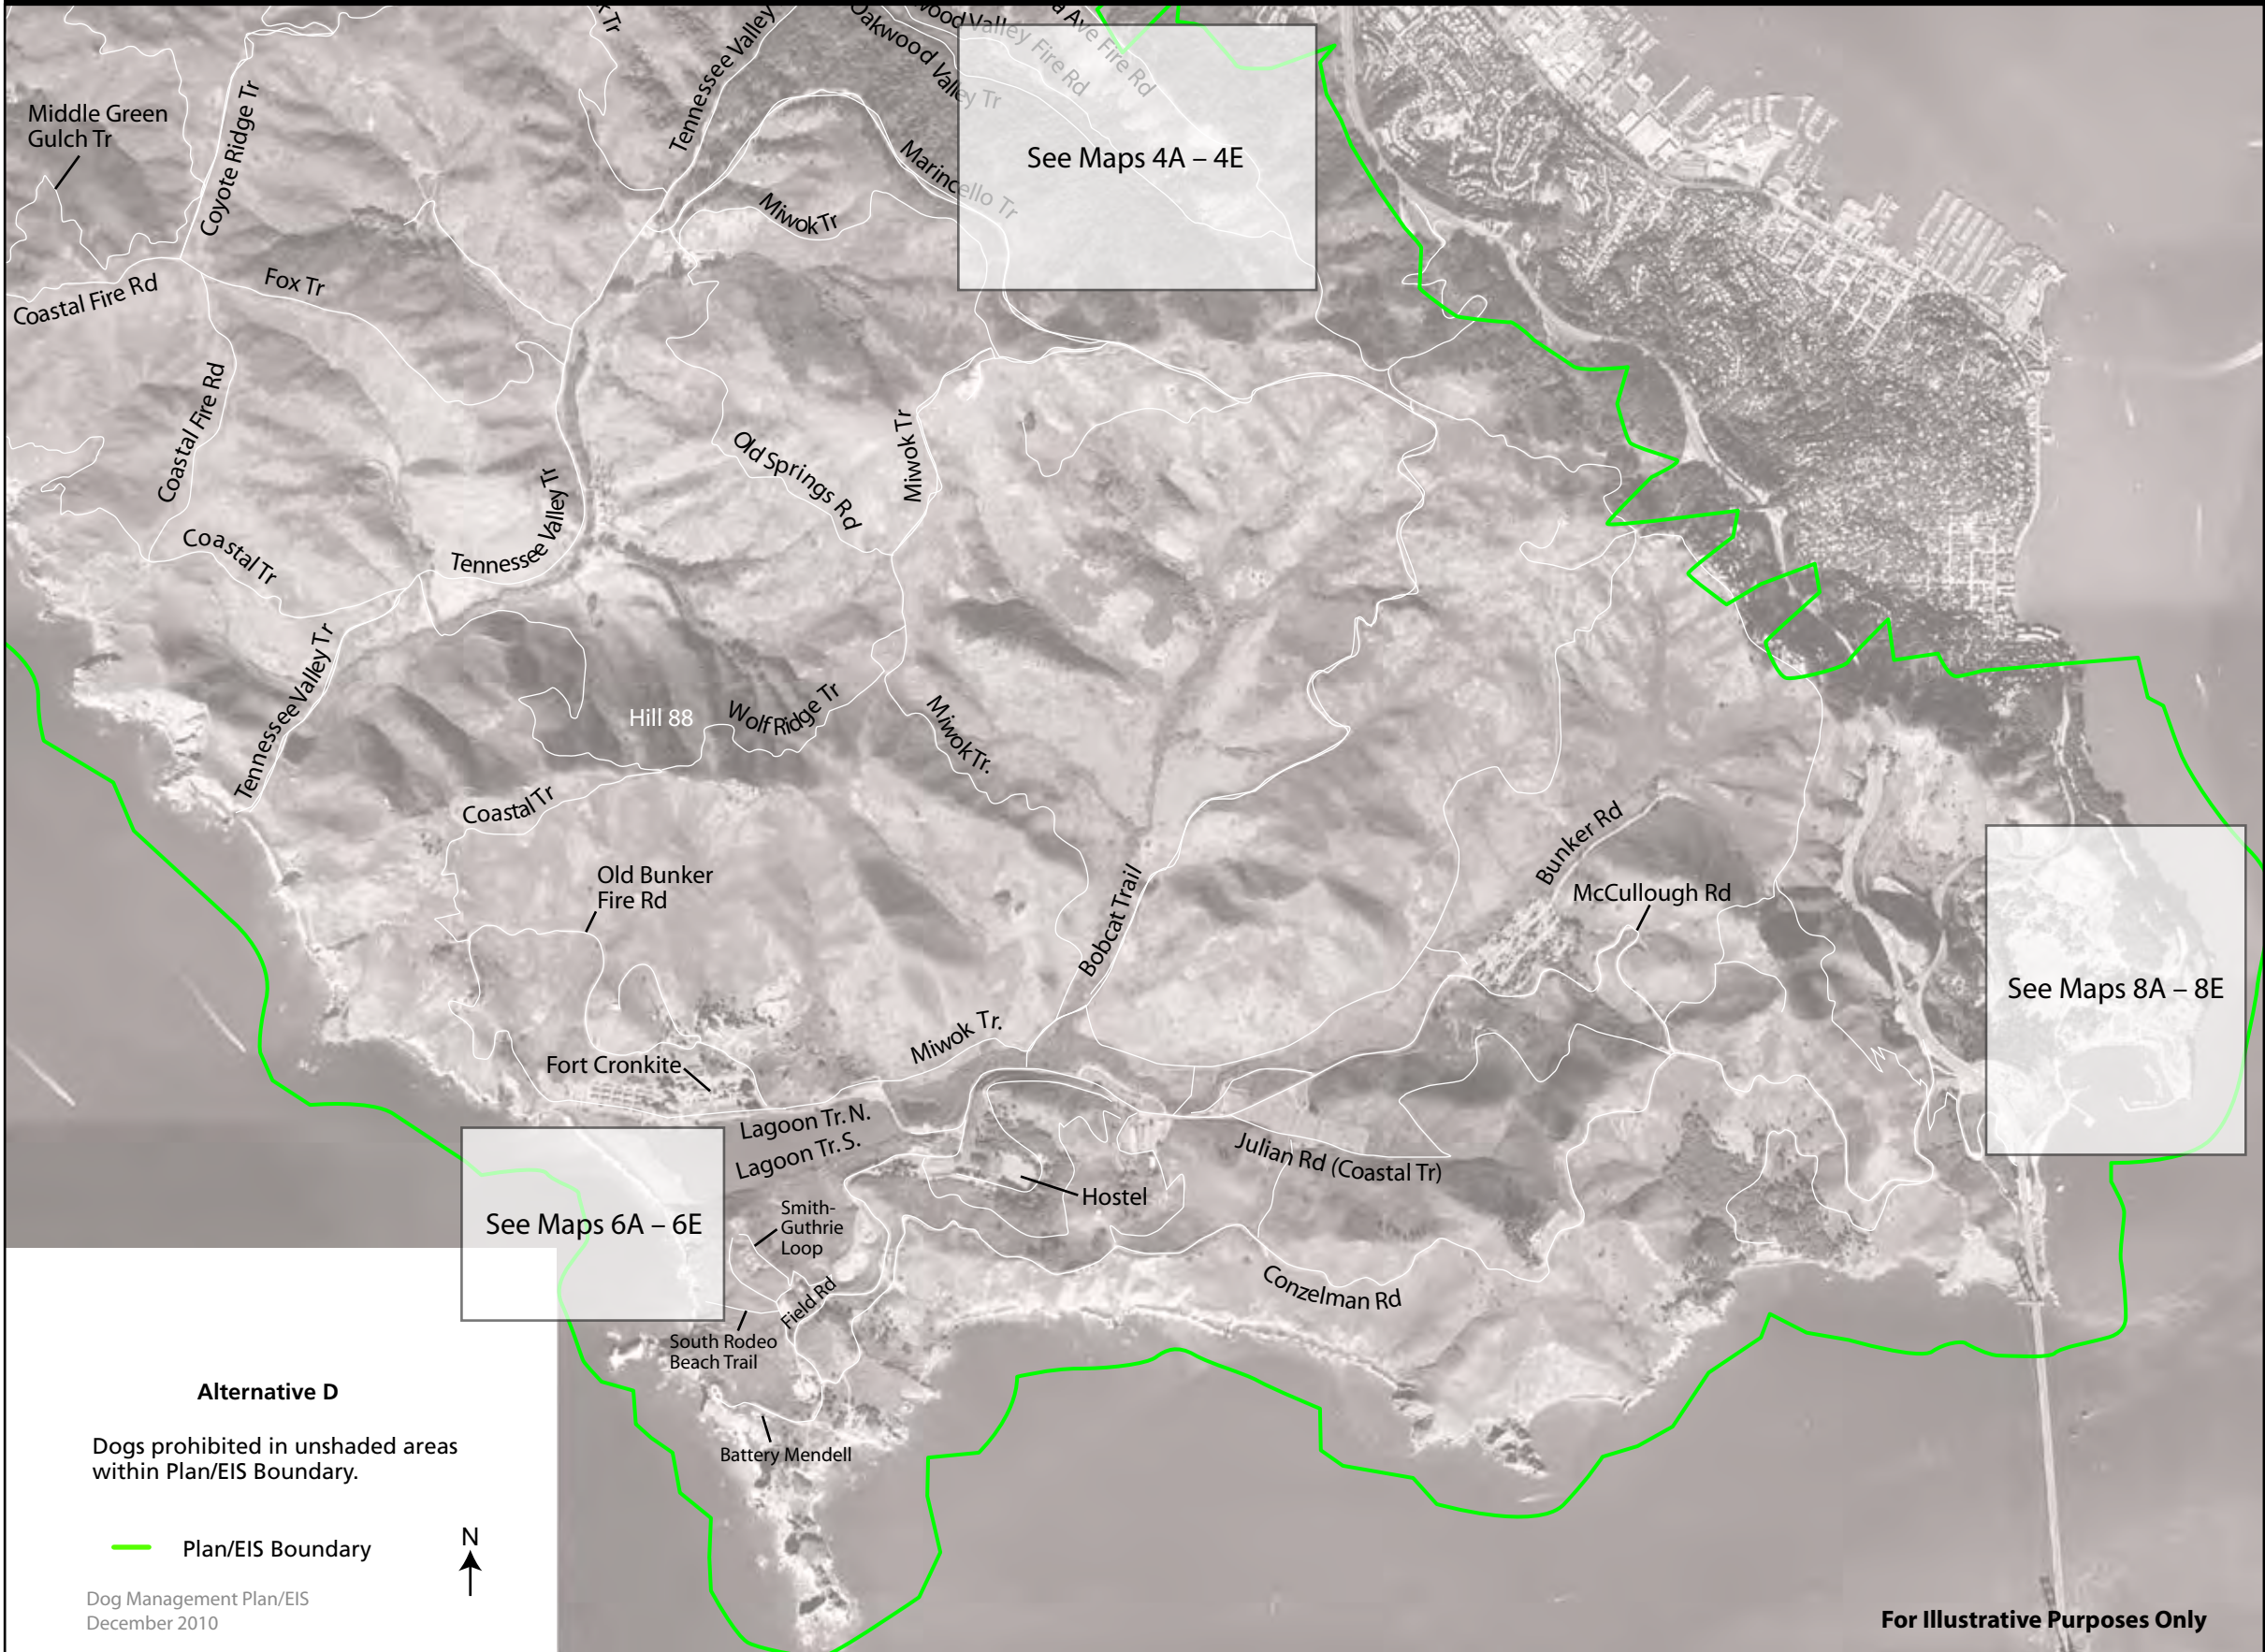

Map 7 Preferred Alternative: Marin Headlands Trails

Map 7-A: Marin Headlands Trails

See Maps 4A - 4E

See Maps 6A - 6E

See Maps 8A - 8E

- Alternative A**
- Leash Required
 - Voice Control
 - Plan/EIS Boundary

Map 7-B: Marin Headlands Trails

Map 7-C: Marin Headlands Trails

Map 7-D: Marin Headlands Trails

Alternative D

Dogs prohibited in unshaded areas within Plan/EIS Boundary.

— Plan/EIS Boundary

Map 7-E: Marin Headlands Trails