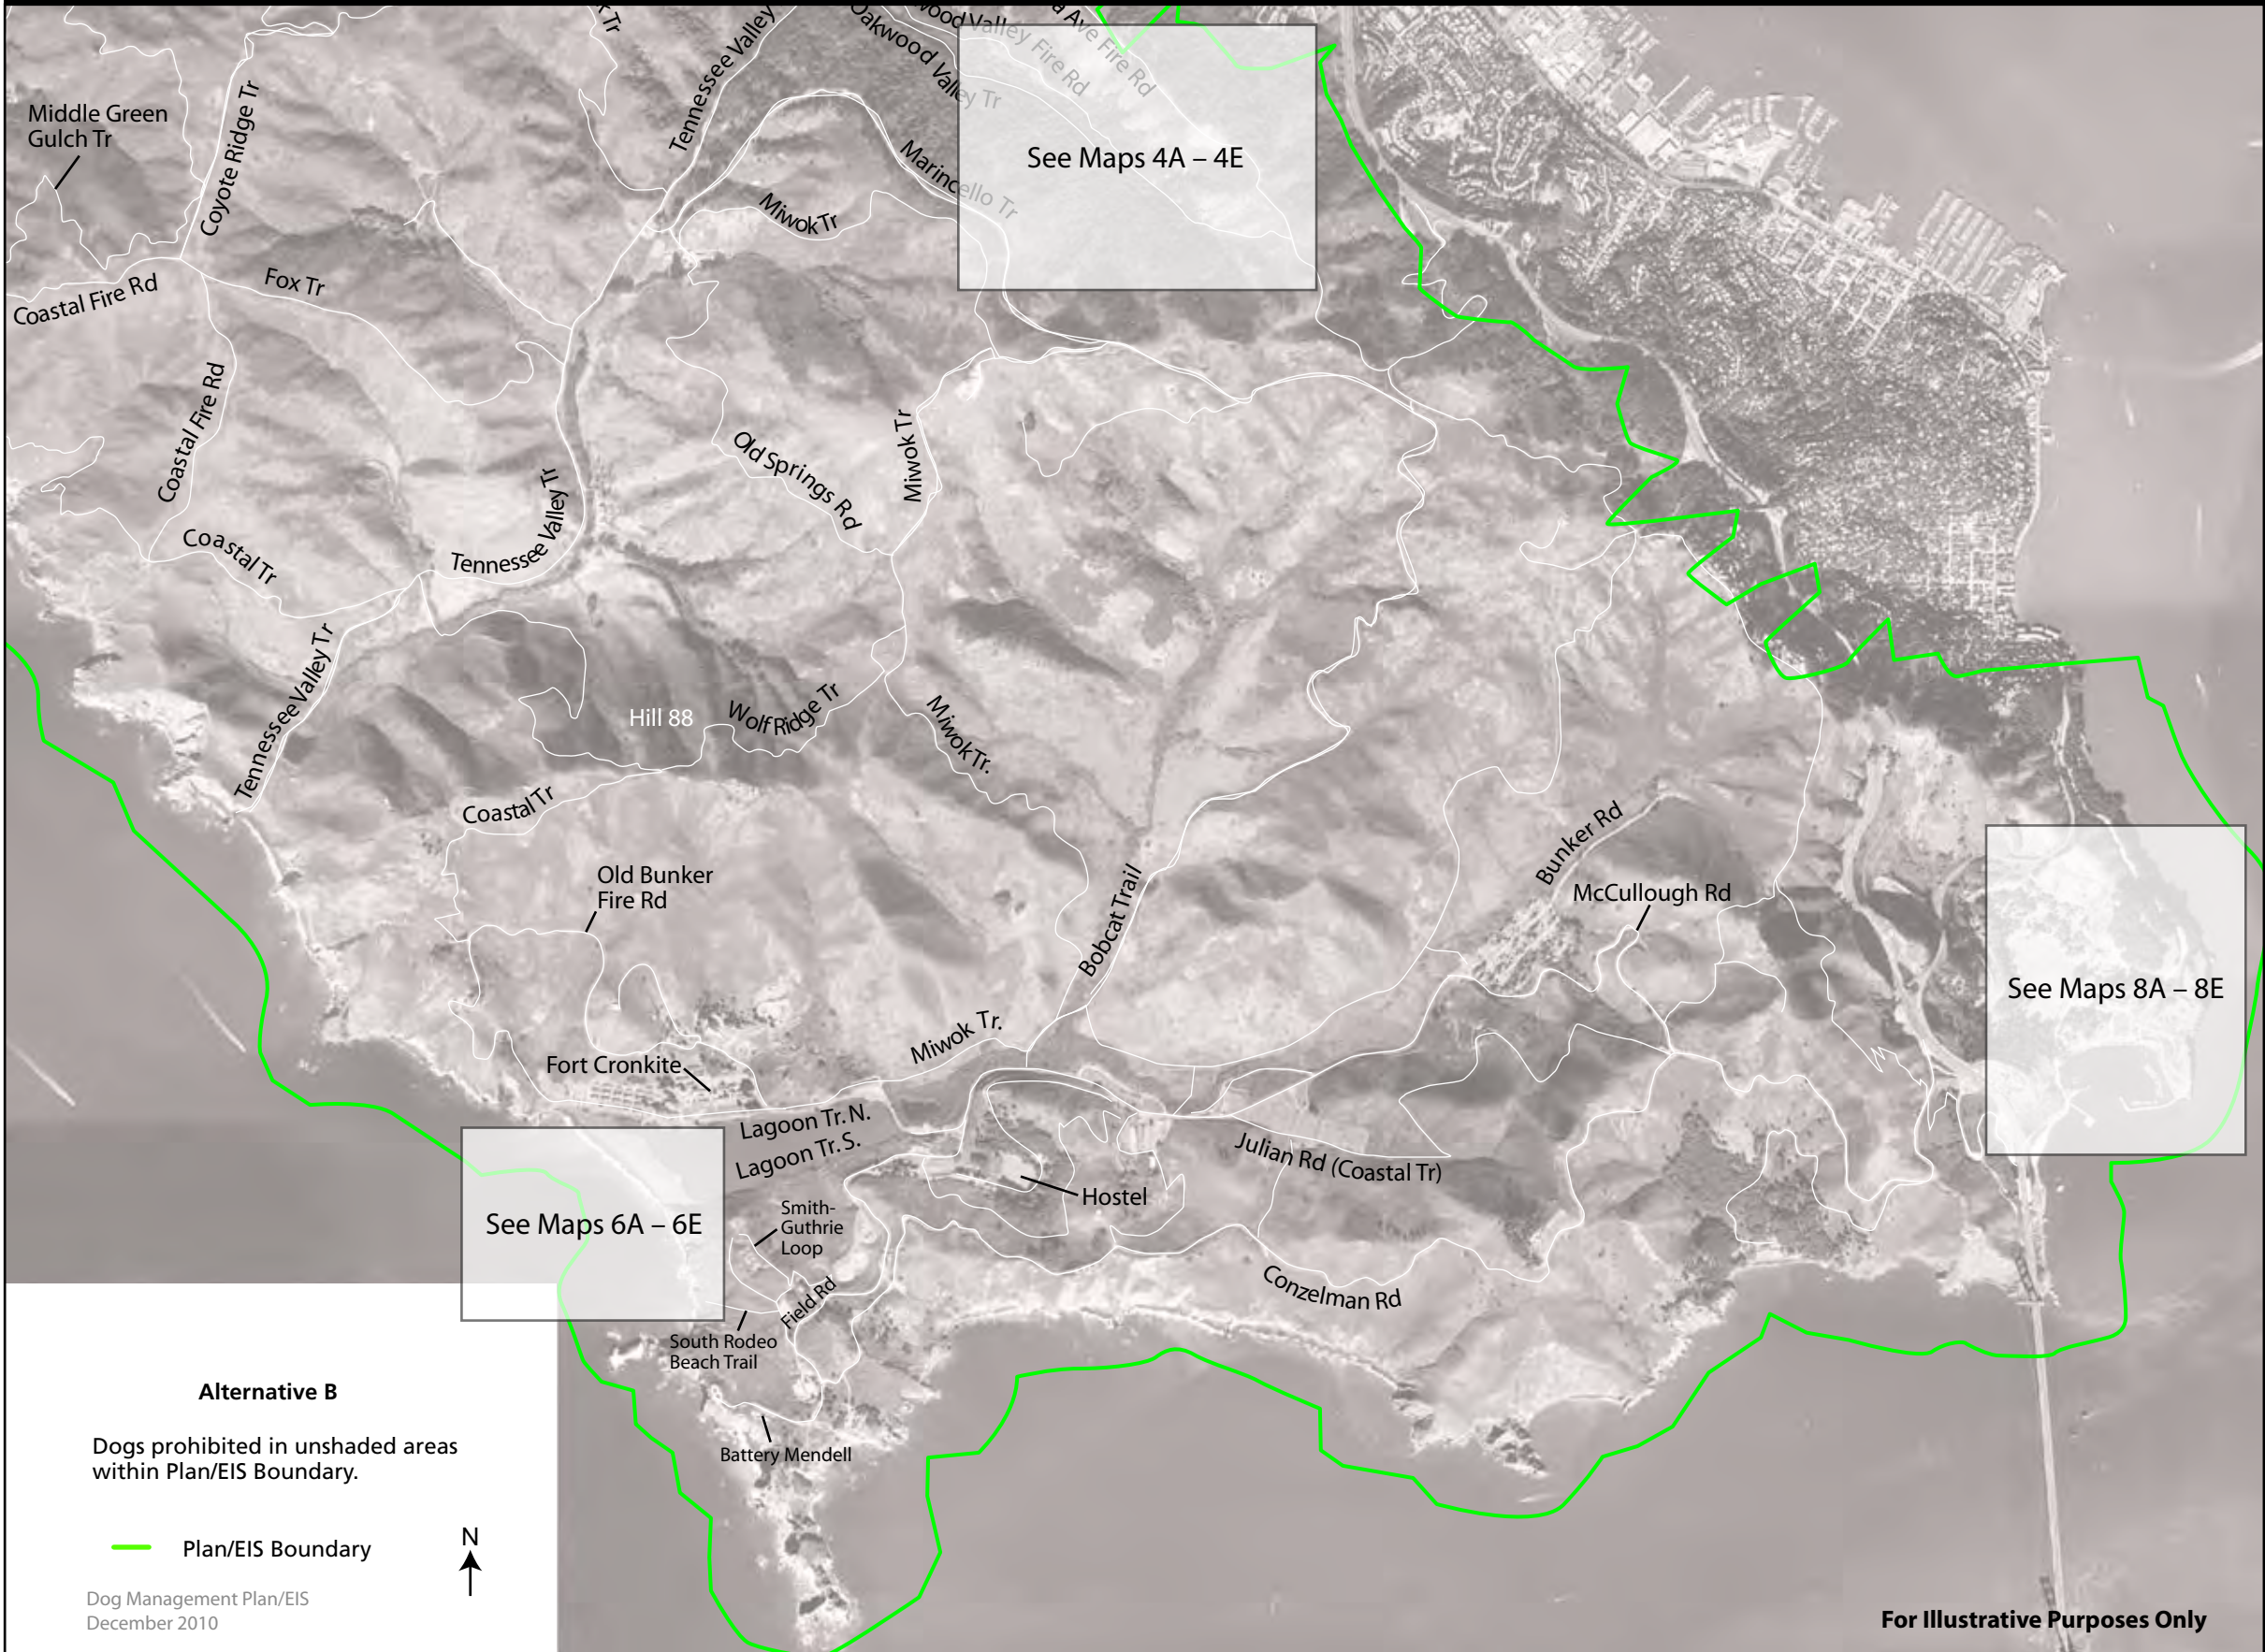

Map 7 Preferred Alternative: Marin Headlands Trails

Map 7-A: Marin Headlands Trails

See Maps 4A - 4E

See Maps 6A - 6E

See Maps 8A - 8E

- Alternative A**
- Leash Required
 - Voice Control
 - Plan/EIS Boundary

Map 7-B: Marin Headlands Trails

Map 7-C: Marin Headlands Trails

Map 7-D: Marin Headlands Trails

Alternative D

Dogs prohibited in unshaded areas within Plan/EIS Boundary.

— Plan/EIS Boundary

Map 7-E: Marin Headlands Trails