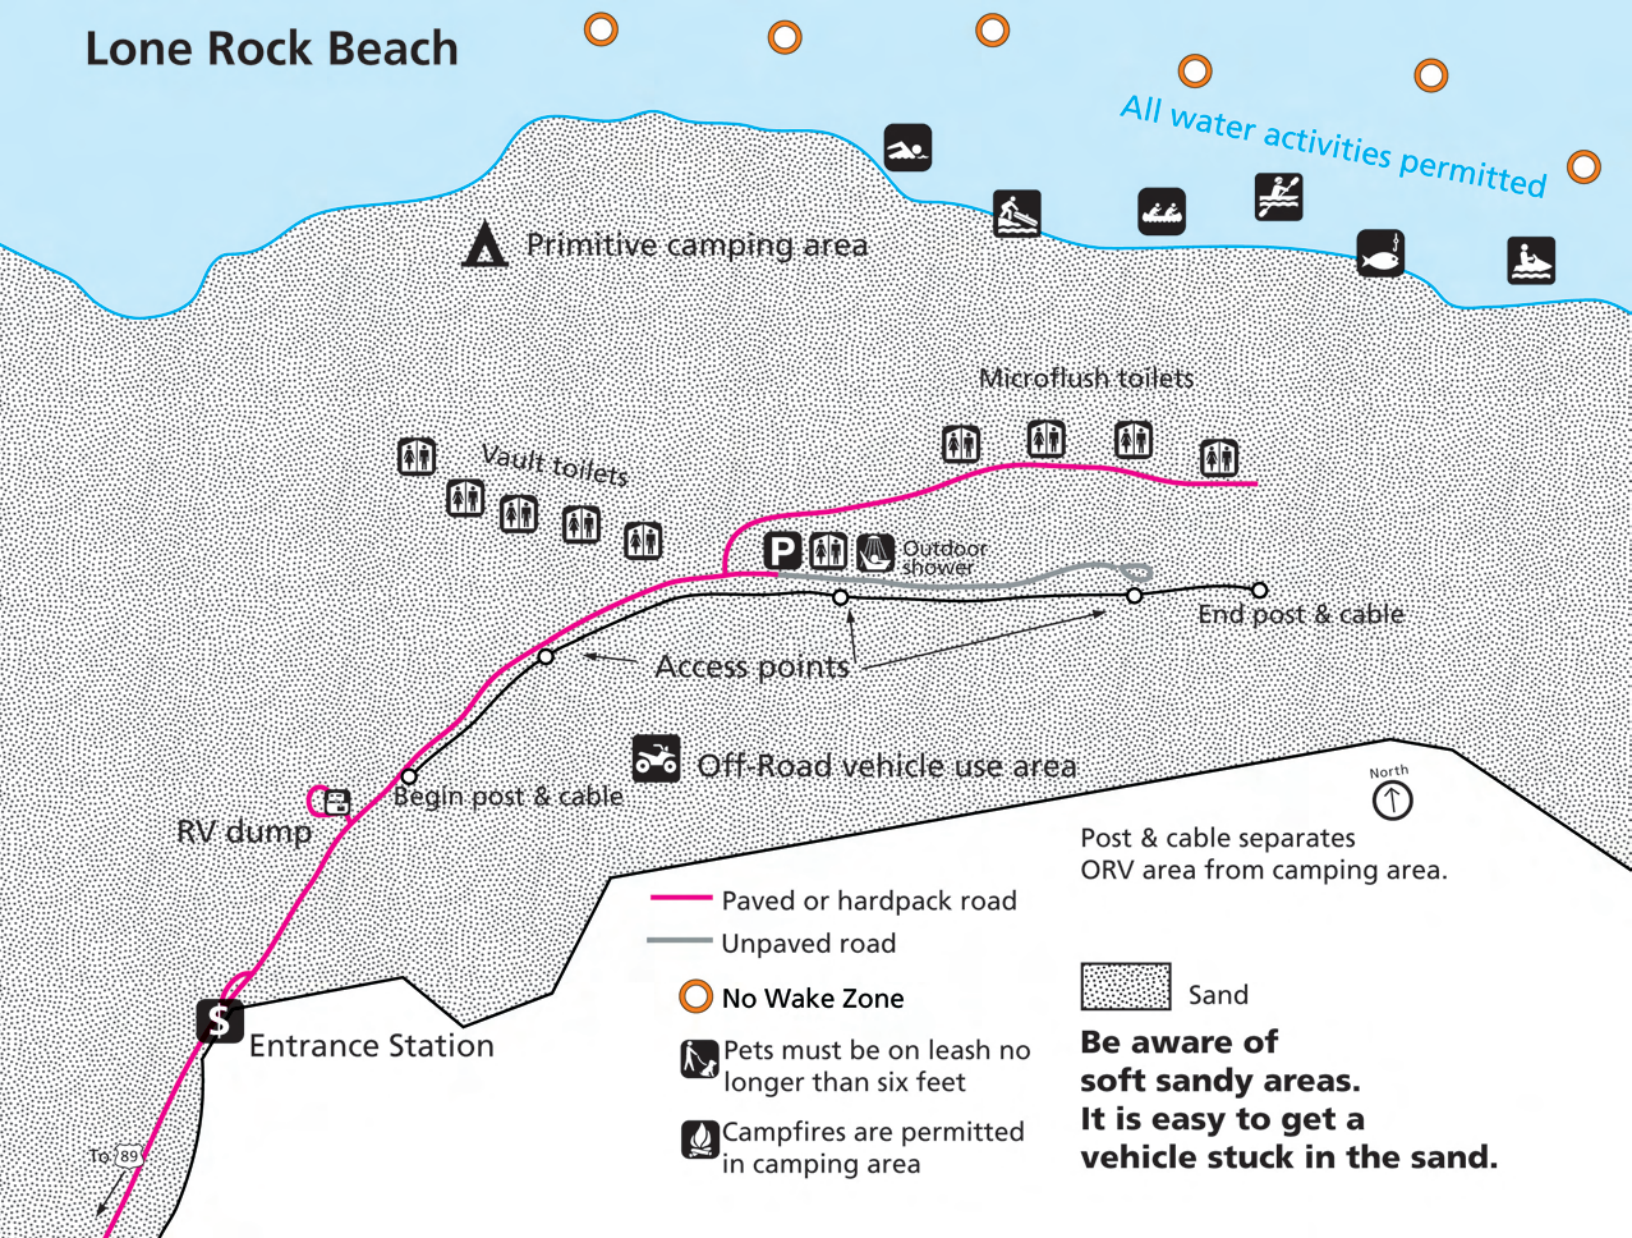

Lone Rock Beach

All water activities permitted

Primitive camping area

Vault toilets

Microflush toilets

Outdoor shower

End post & cable

Access points

Off-Road vehicle use area

RV dump

Begin post & cable

Entrance Station

North

Post & cable separates ORV area from camping area.

Paved or hardpack road
Unpaved road

No Wake Zone

Sand

Pets must be on leash no longer than six feet

Be aware of soft sandy areas. It is easy to get a vehicle stuck in the sand.

Campfires are permitted in camping area

To 789