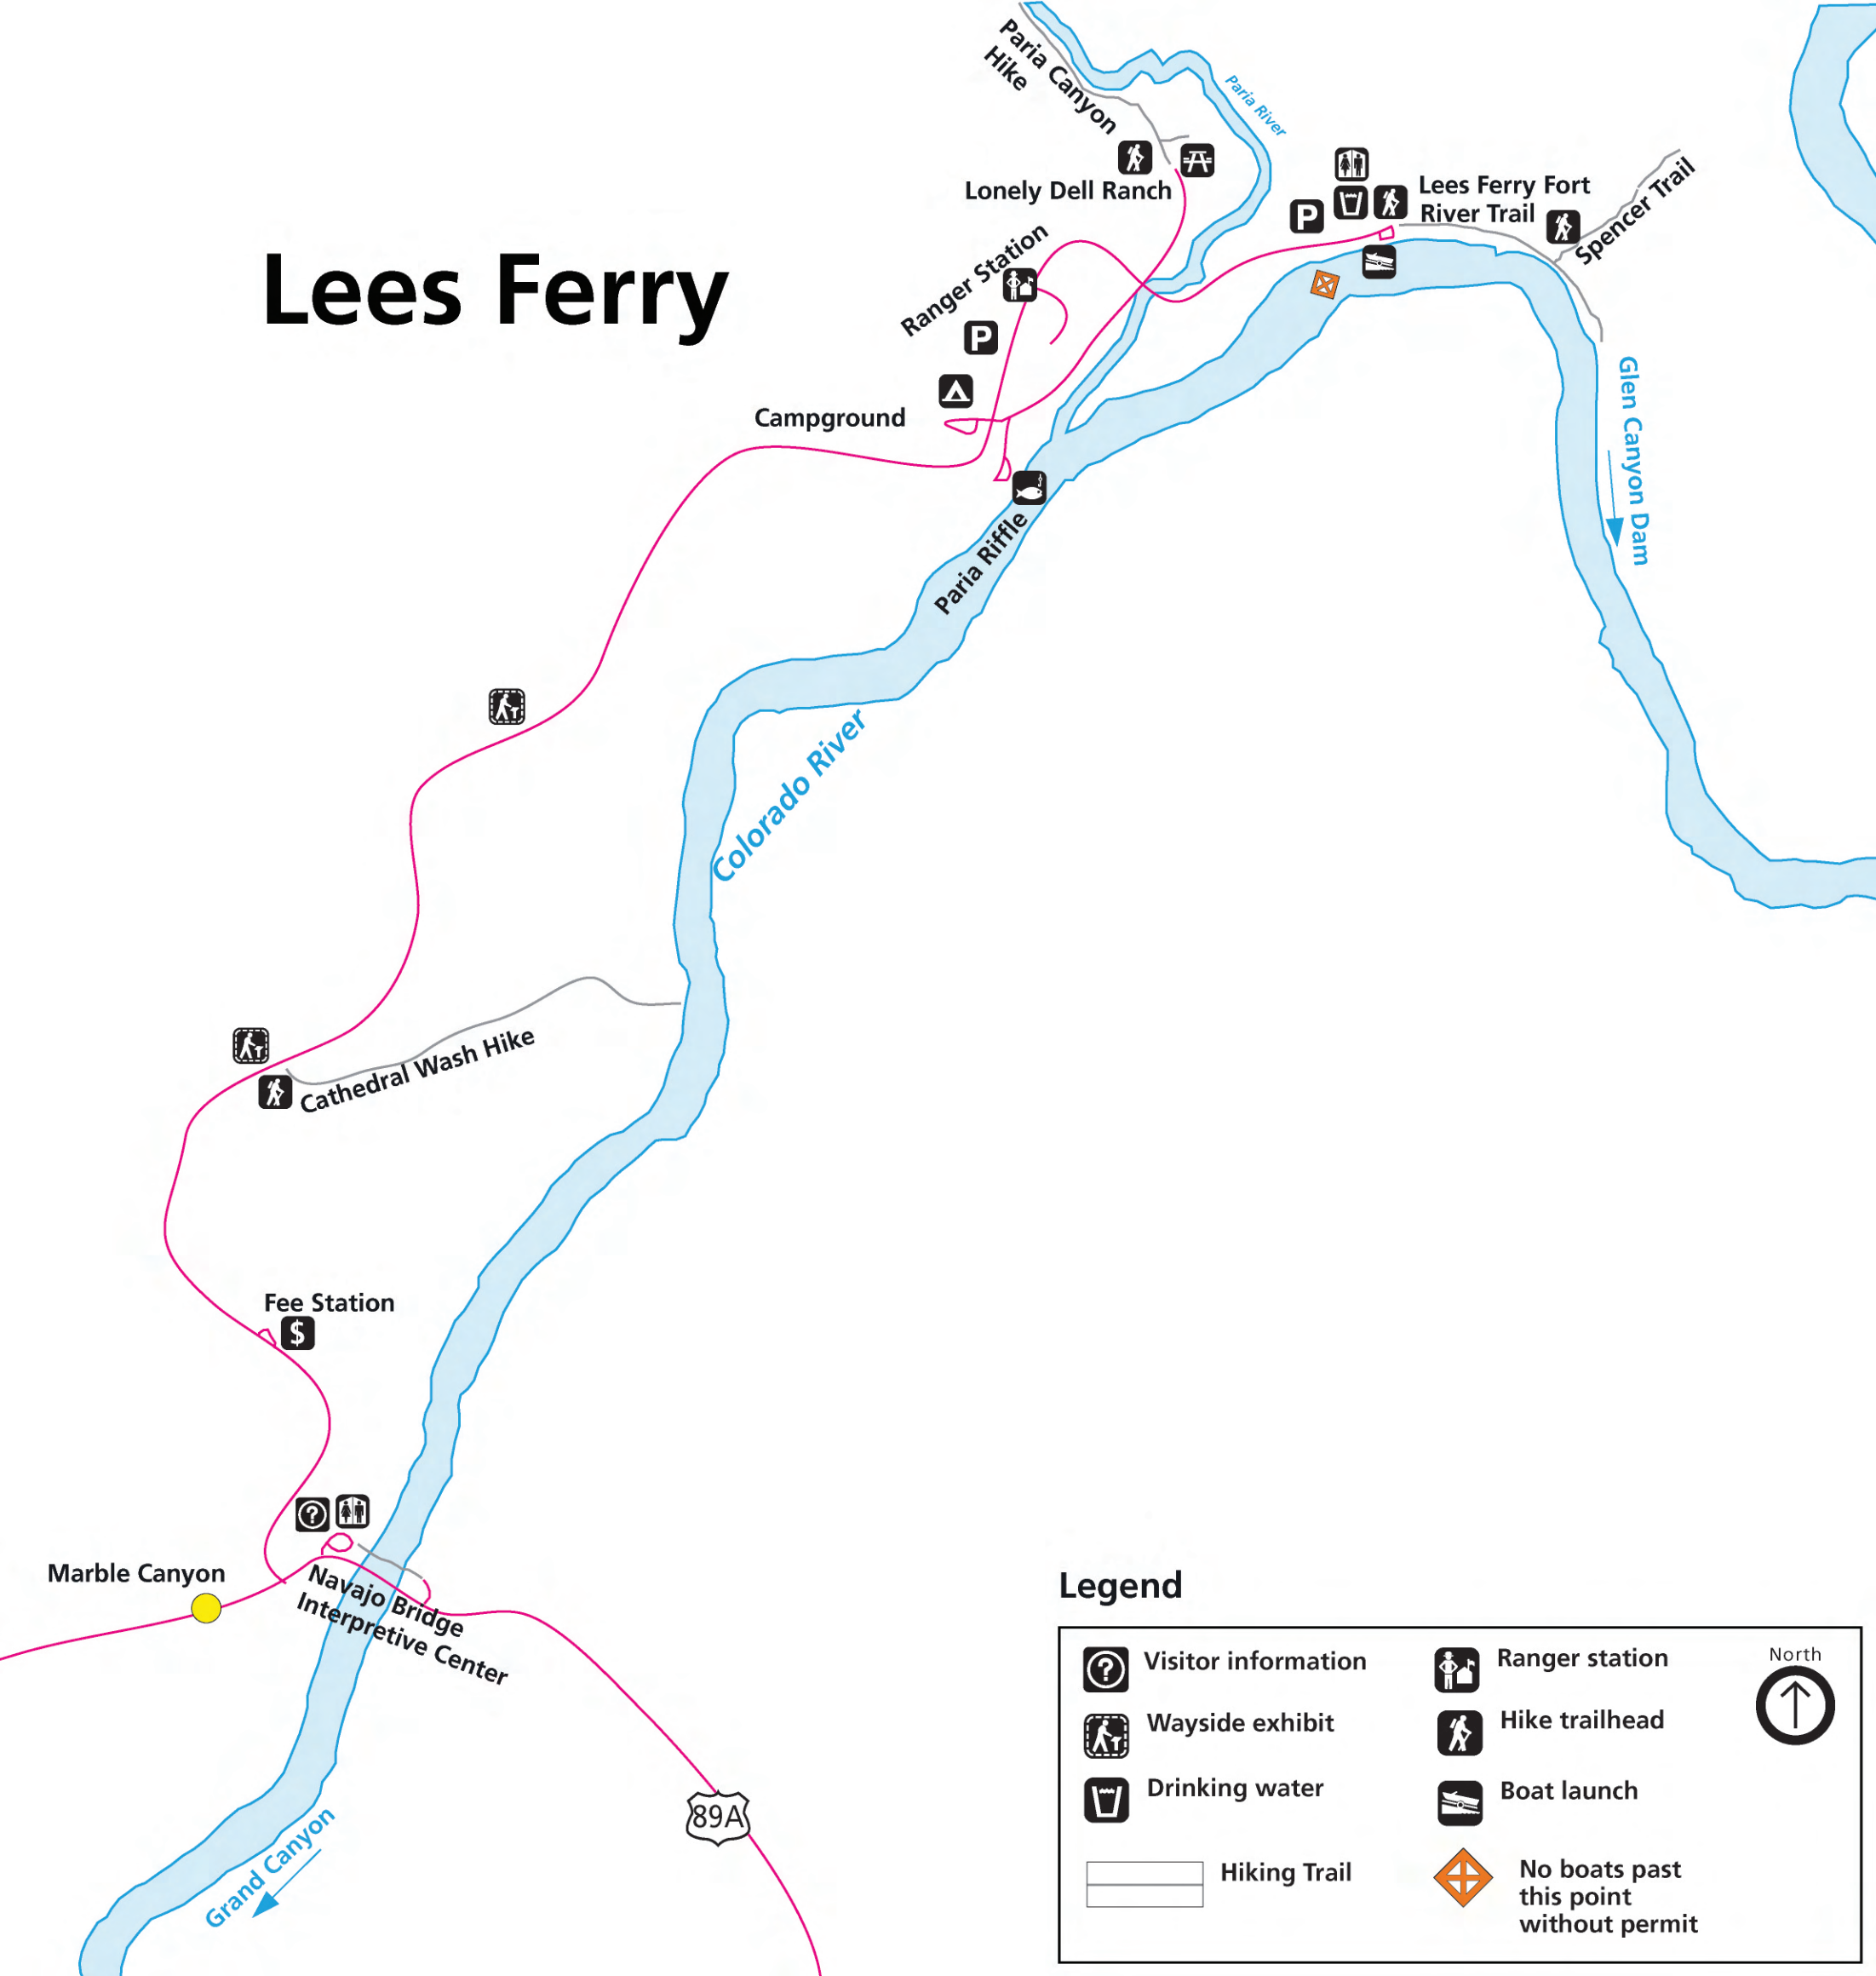

Lees Ferry

Legend

	Visitor information		Ranger station	
	Wayside exhibit		Hike trailhead	
	Drinking water		Boat launch	
	Hiking Trail		No boats past this point without permit	