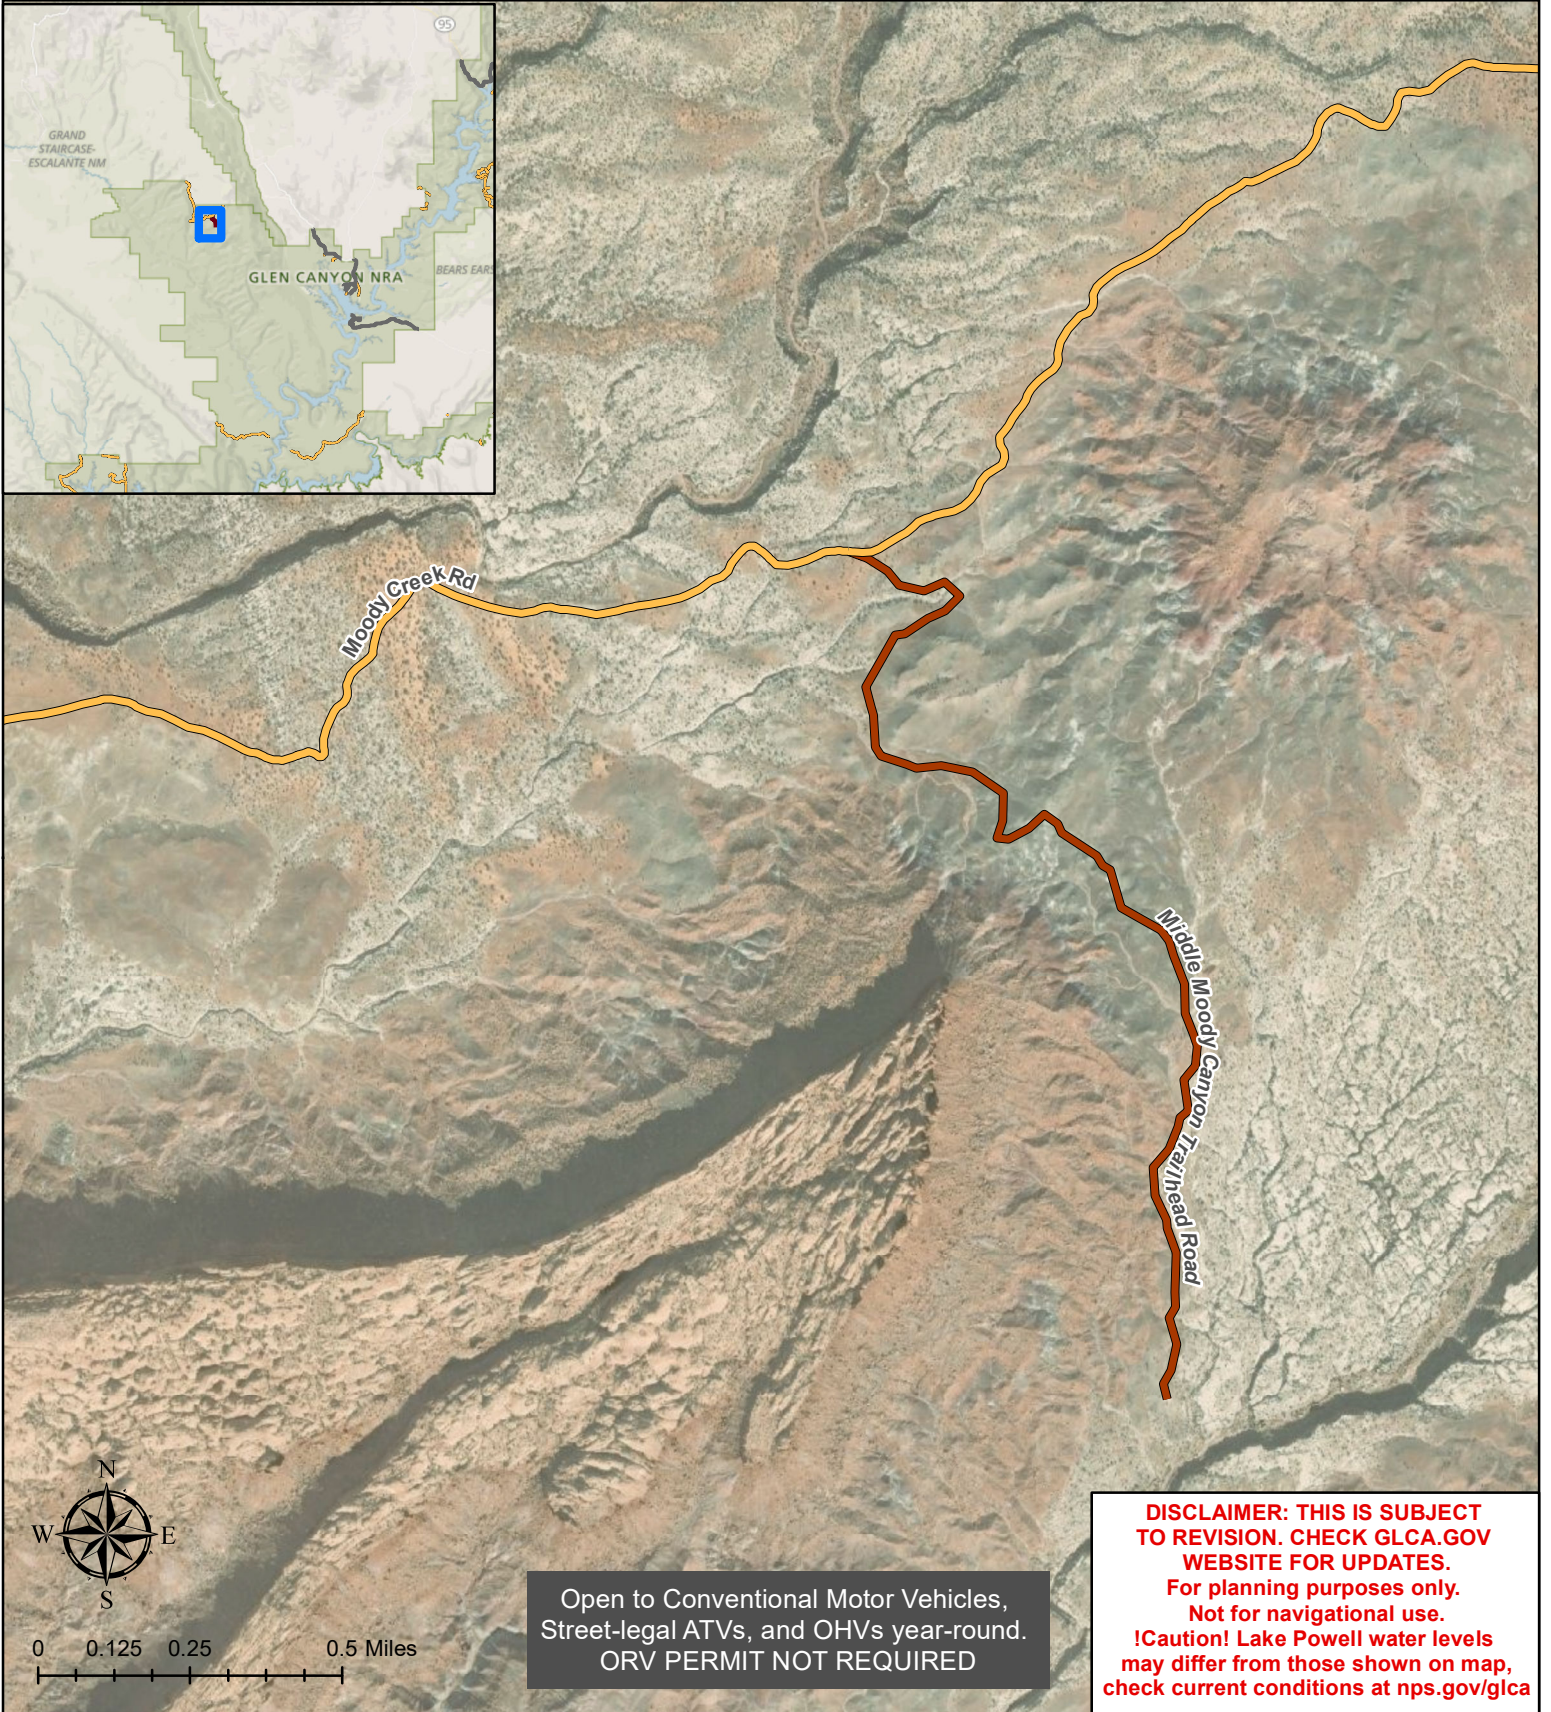

ORV: Middle Moody Canyon Area

Glen Canyon NRA and Rainbow Bridge NM
National Park Service
U.S. Department of the Interior

Unpaved Designated Road
Open to Conventional Vehicles, OHVs,
and Street-Legal ATVs

Designated ORV Routes
Open to Conventional Vehicles,
OHVs, and Street-Legal ATVs

Glen Canyon NRA Boundary

Open to Conventional Motor Vehicles,
Street-legal ATVs, and OHVs year-round.
ORV PERMIT NOT REQUIRED

DISCLAIMER: THIS IS SUBJECT TO REVISION. CHECK GLCA.GOV WEBSITE FOR UPDATES.
For planning purposes only.
Not for navigational use.
!Caution! Lake Powell water levels may differ from those shown on map, check current conditions at nps.gov/glca