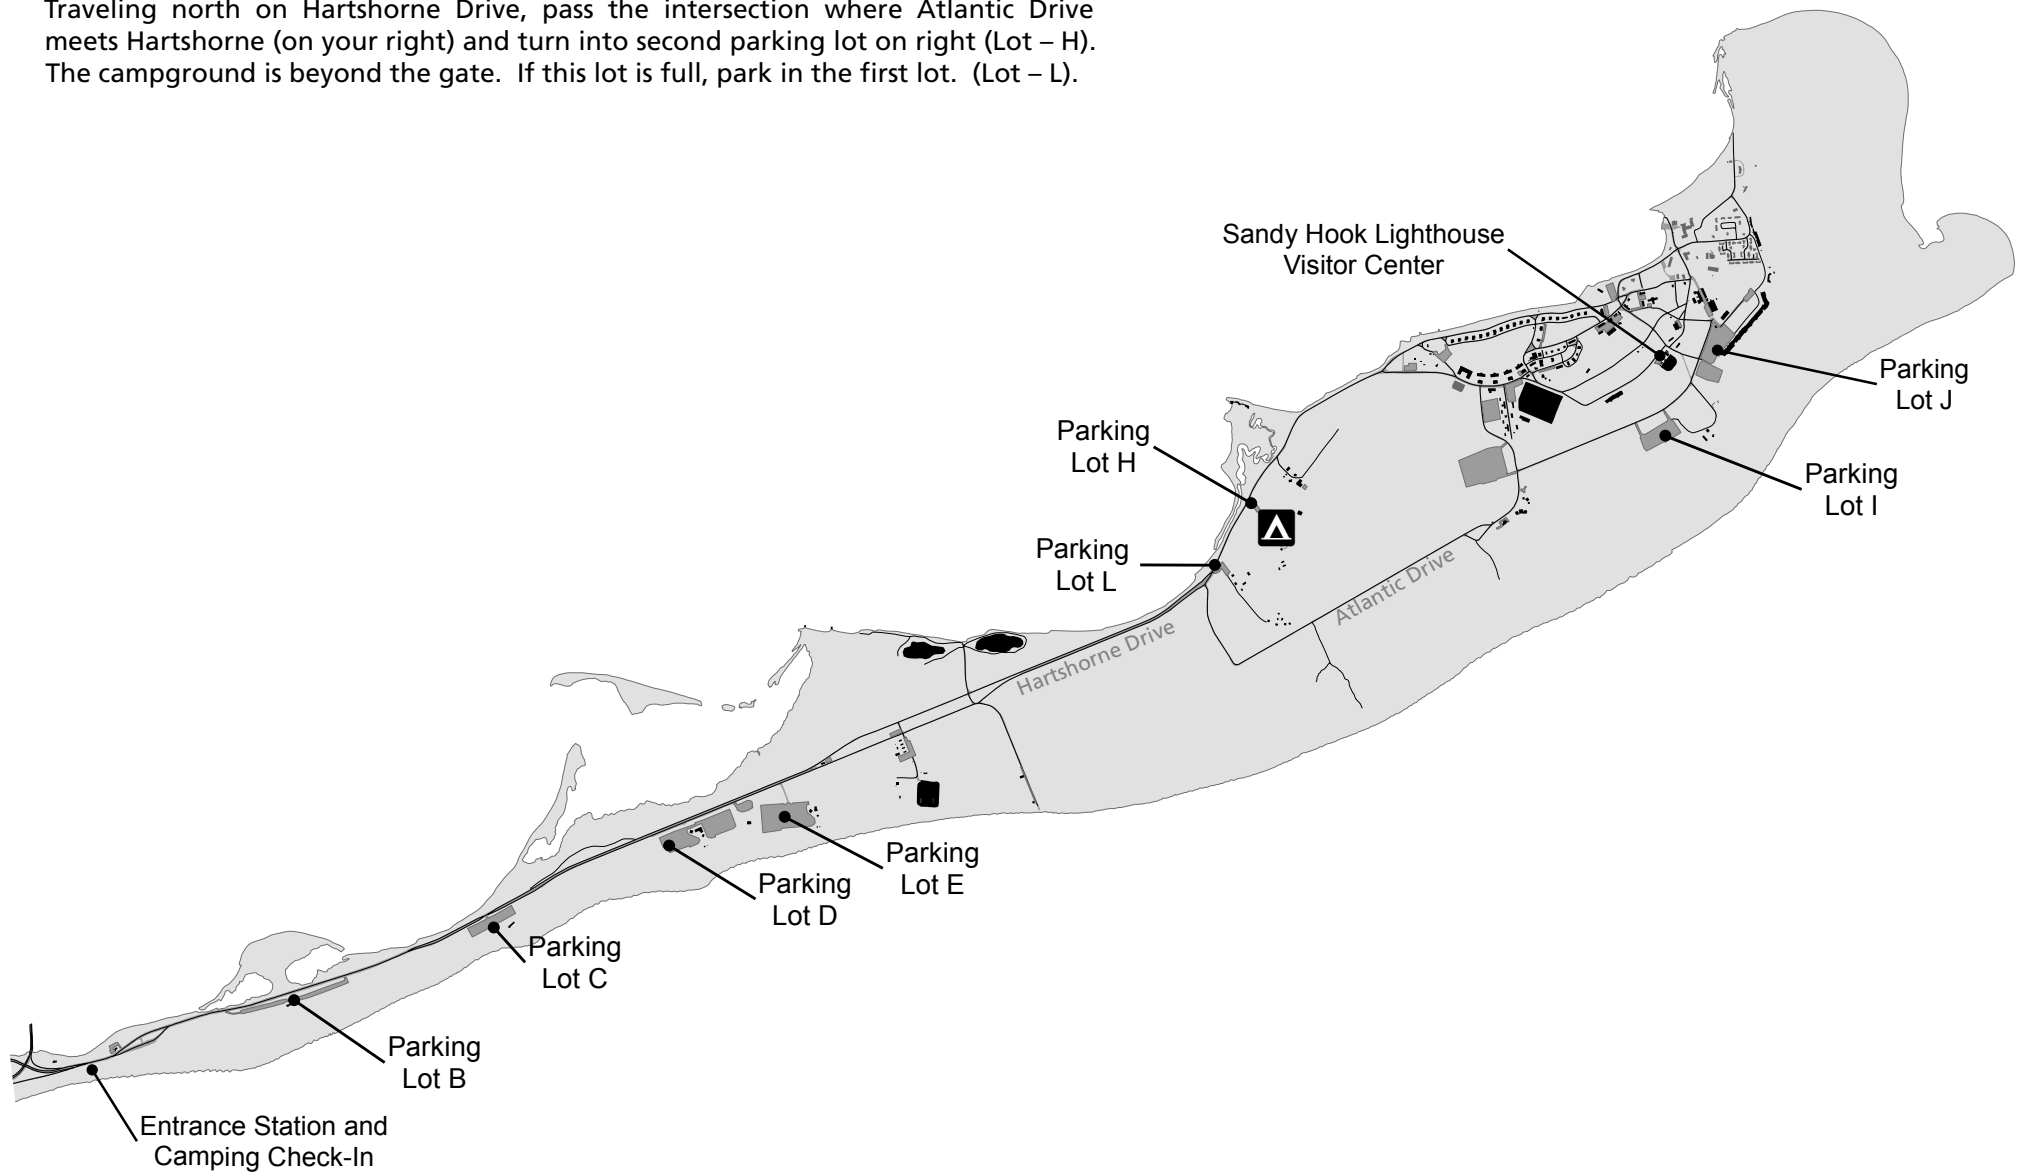

Directions to Camp Gateway - Sandy Hook

Traveling north on Hartshorne Drive, pass the intersection where Atlantic Drive meets Hartshorne (on your right) and turn into second parking lot on right (Lot - H). The campground is beyond the gate. If this lot is full, park in the first lot. (Lot - L).