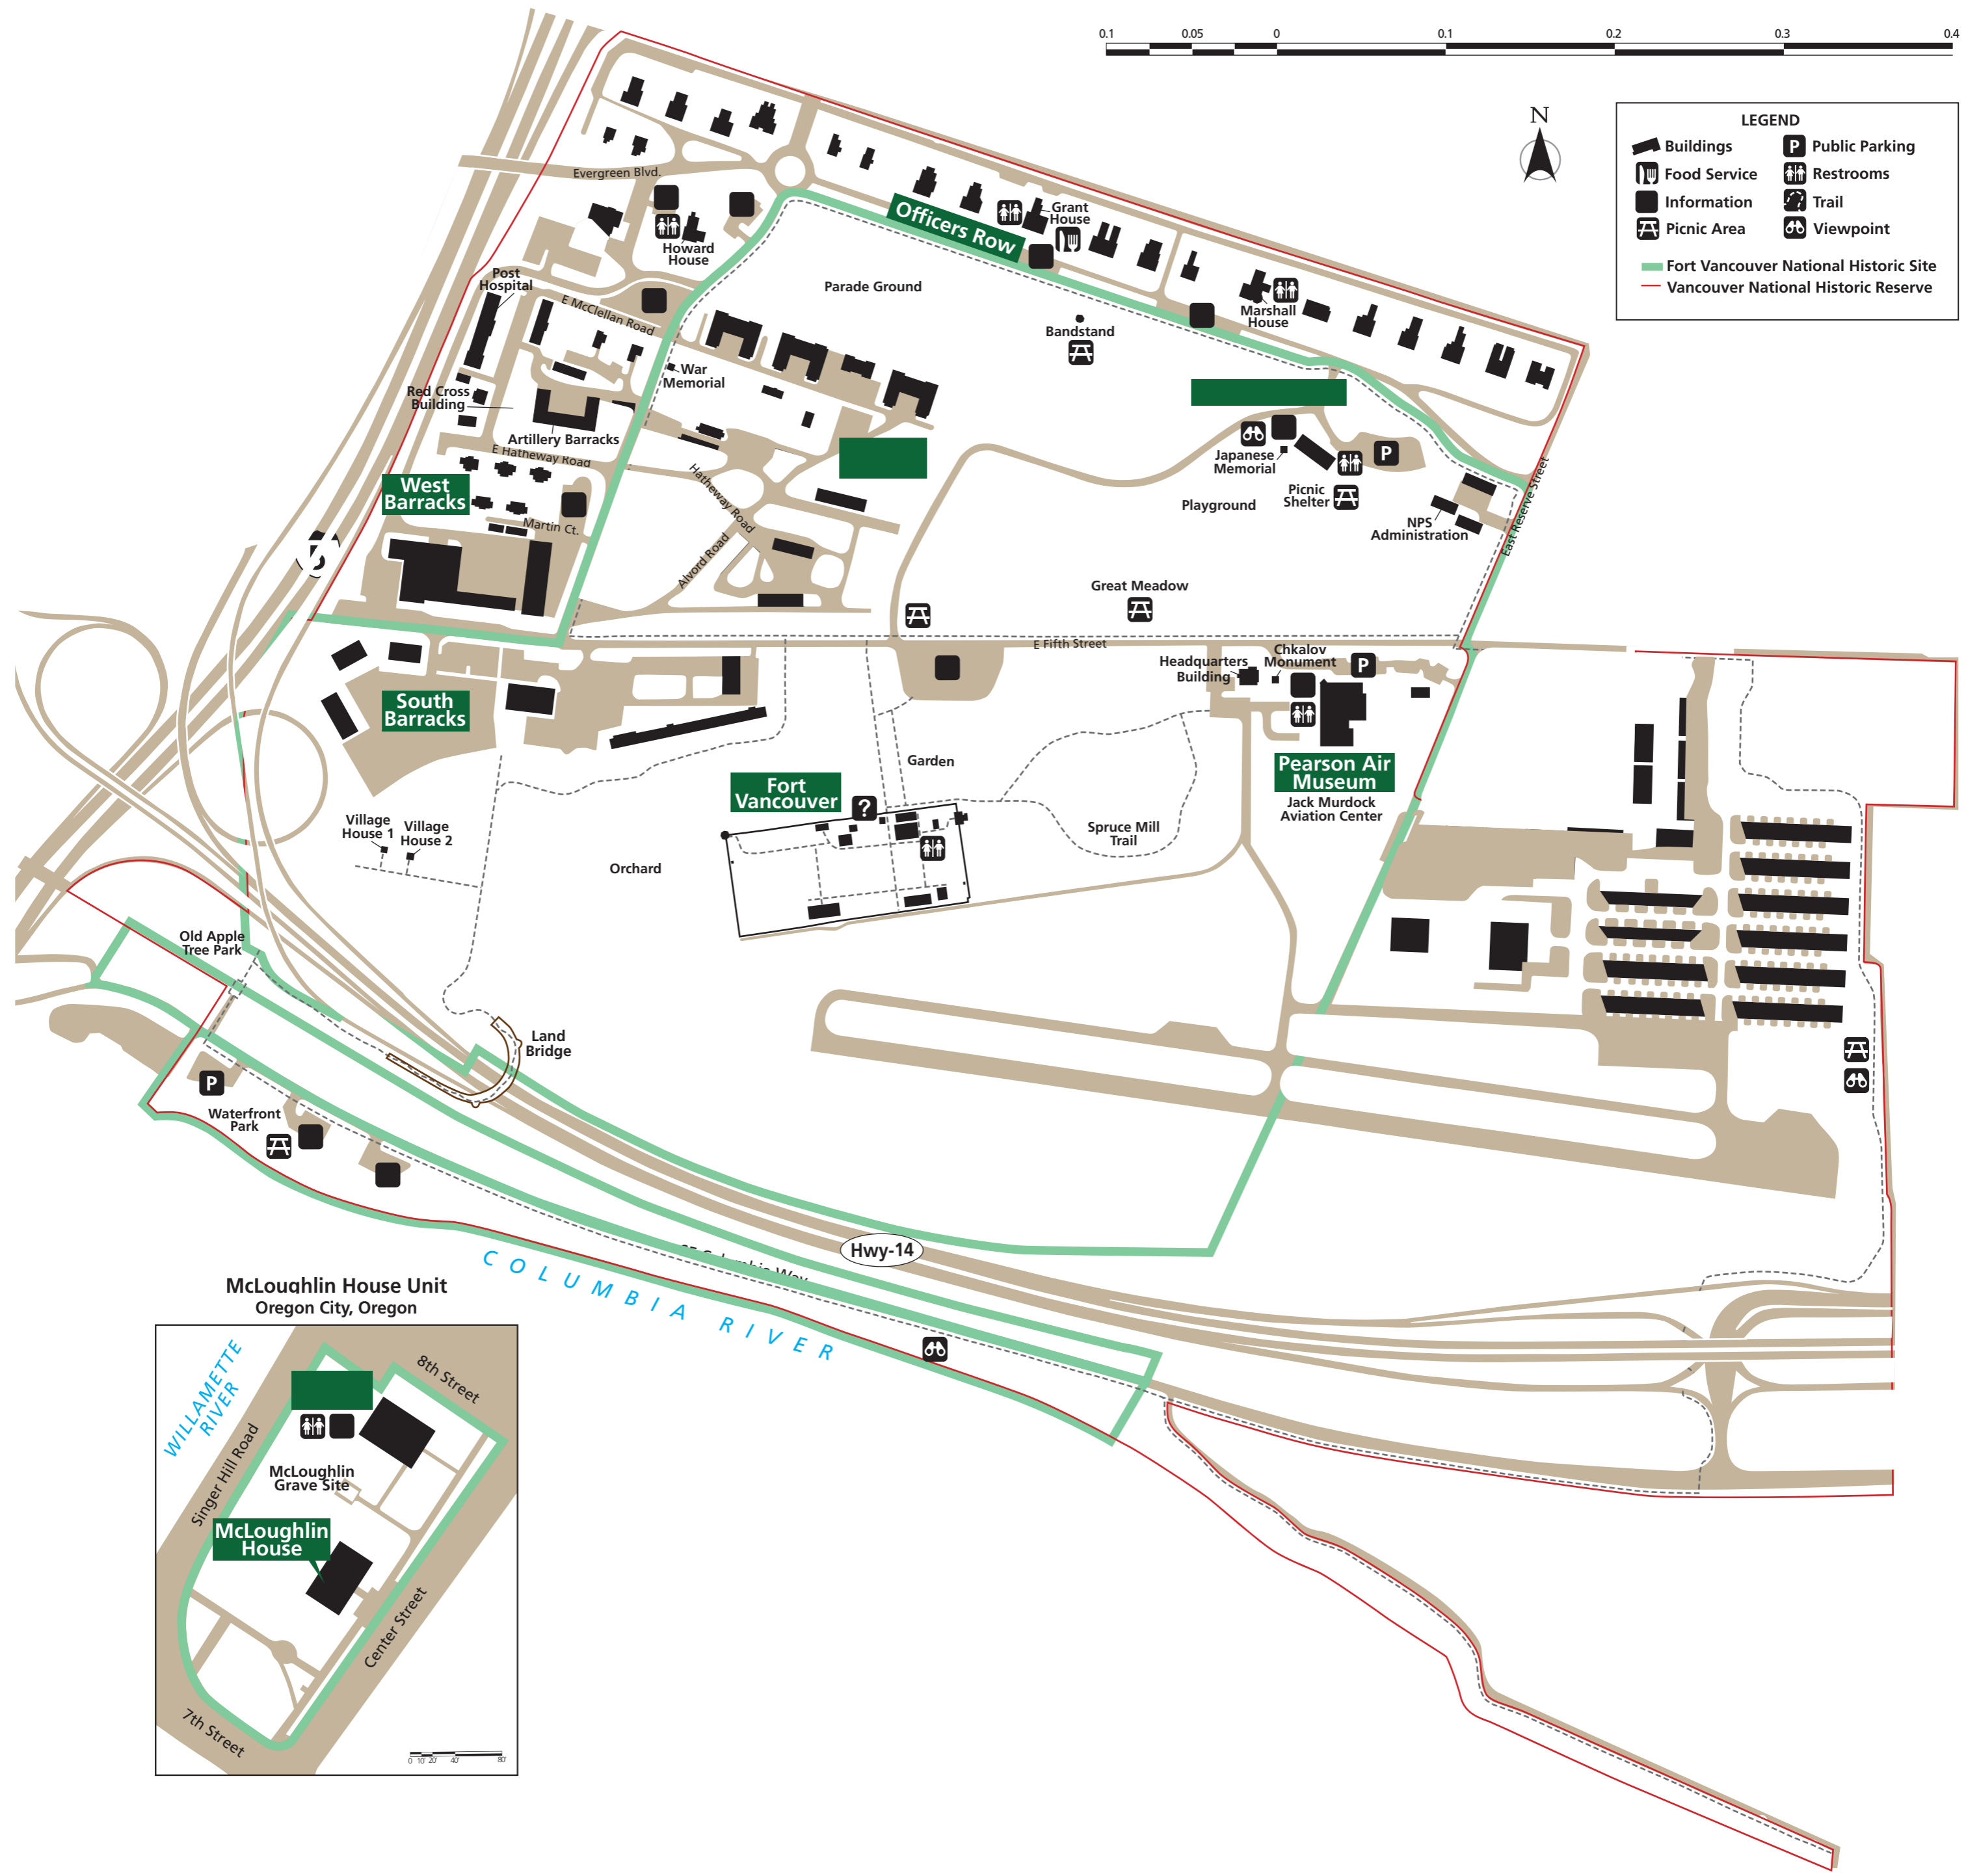

LEGEND

Buildings	Public Parking
Food Service	Restrooms
Information	Trail
Picnic Area	Viewpoint

Fort Vancouver National Historic Site
 Vancouver National Historic Reserve

McLoughlin House Unit
Oregon City, Oregon