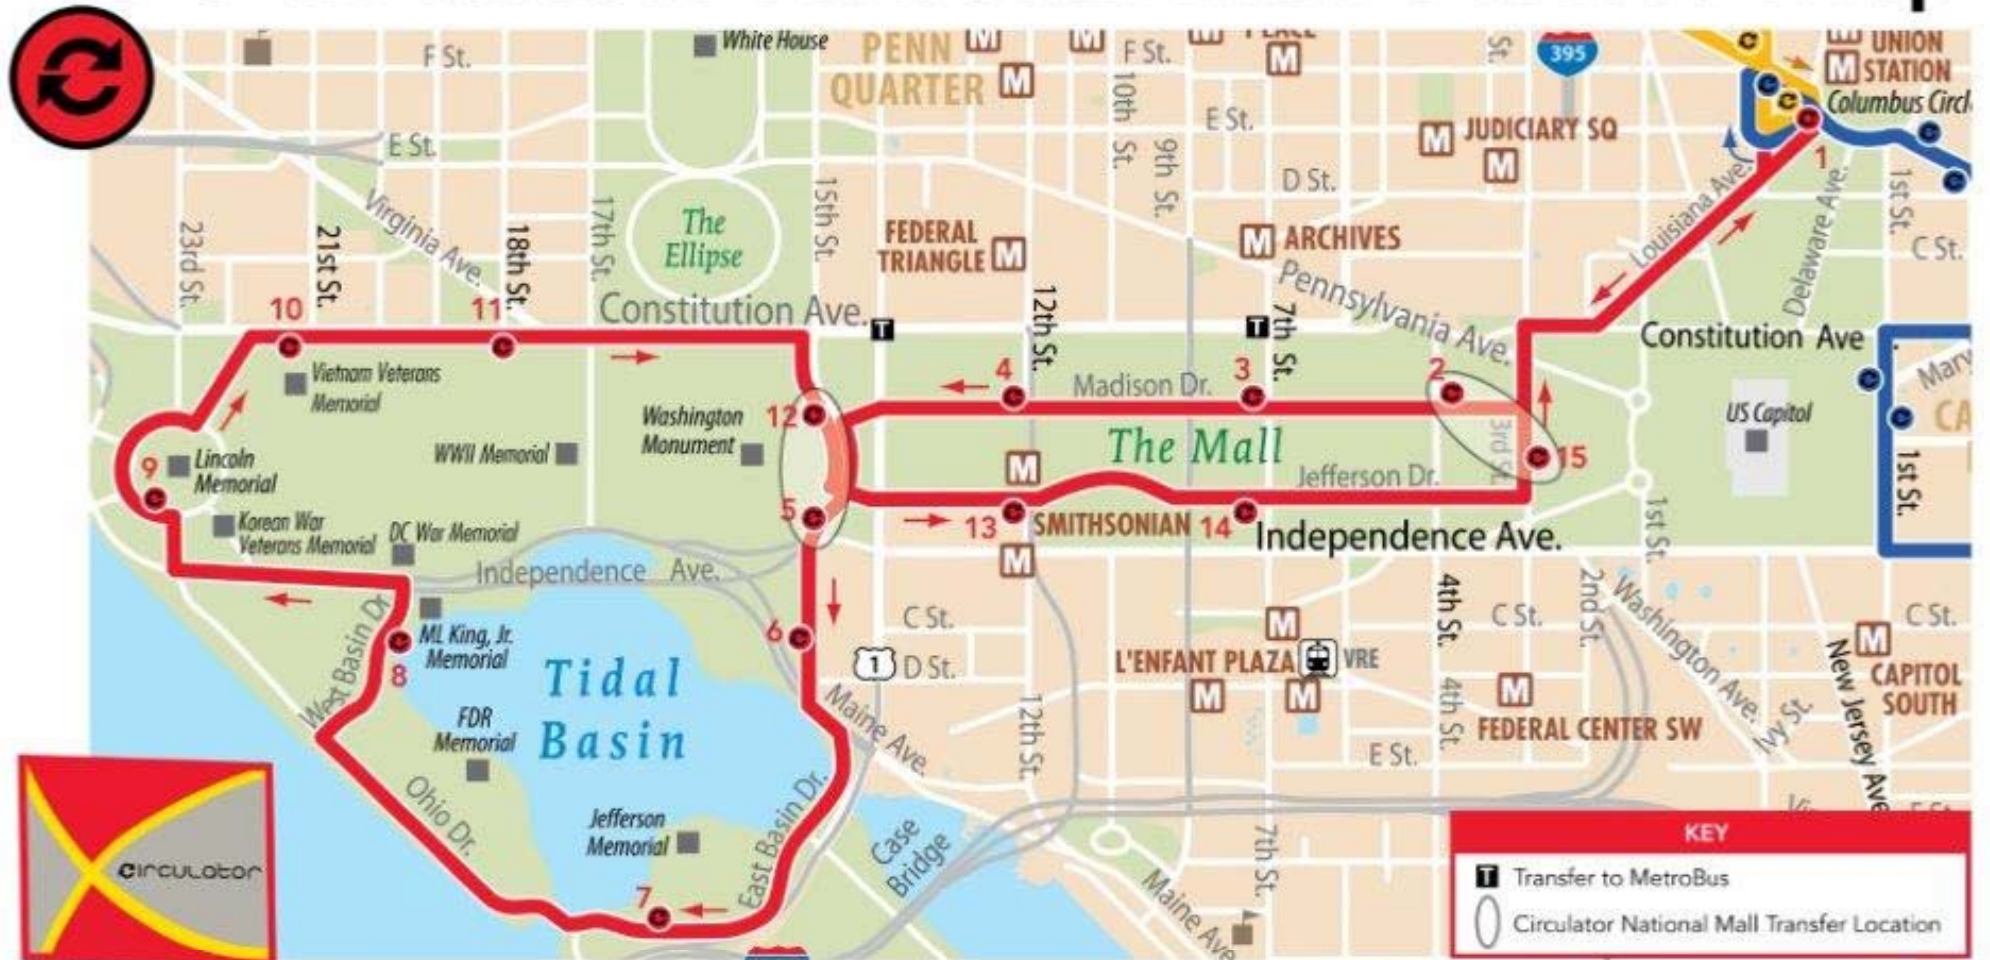

DC Circulator National Mall Service Map

1- Union Station

E St. NE / Columbus Circle

2- National Gallery of Art

Madison Dr. NW / 4th St.

3- National Gallery of Art Sculpture Garden

Madison Dr. NW / 7th St.

4- National Museum of American History / National Museum of Natural History

Madison Dr. NW / 12th St.

5- Washington Monument / National Museum of African American History and Culture (Opens 2016)

15th St. SW / Jefferson Dr.

6- Holocaust Memorial Museum / Bureau of Engraving and Printing

15th St. SW near Maine Ave.

7- Thomas Jefferson Memorial

E. Basin Drive SW at Jefferson Memorial

8- Martin Luther King Jr. Memorial / Franklin Delano Roosevelt Memorial

W. Basin Dr. SW near Independence Ave.

Jefferson Dr. SW / 7th St.

15- United States Capitol / National Museum of the American Indian

3rd St. NW near Madison Dr. NW