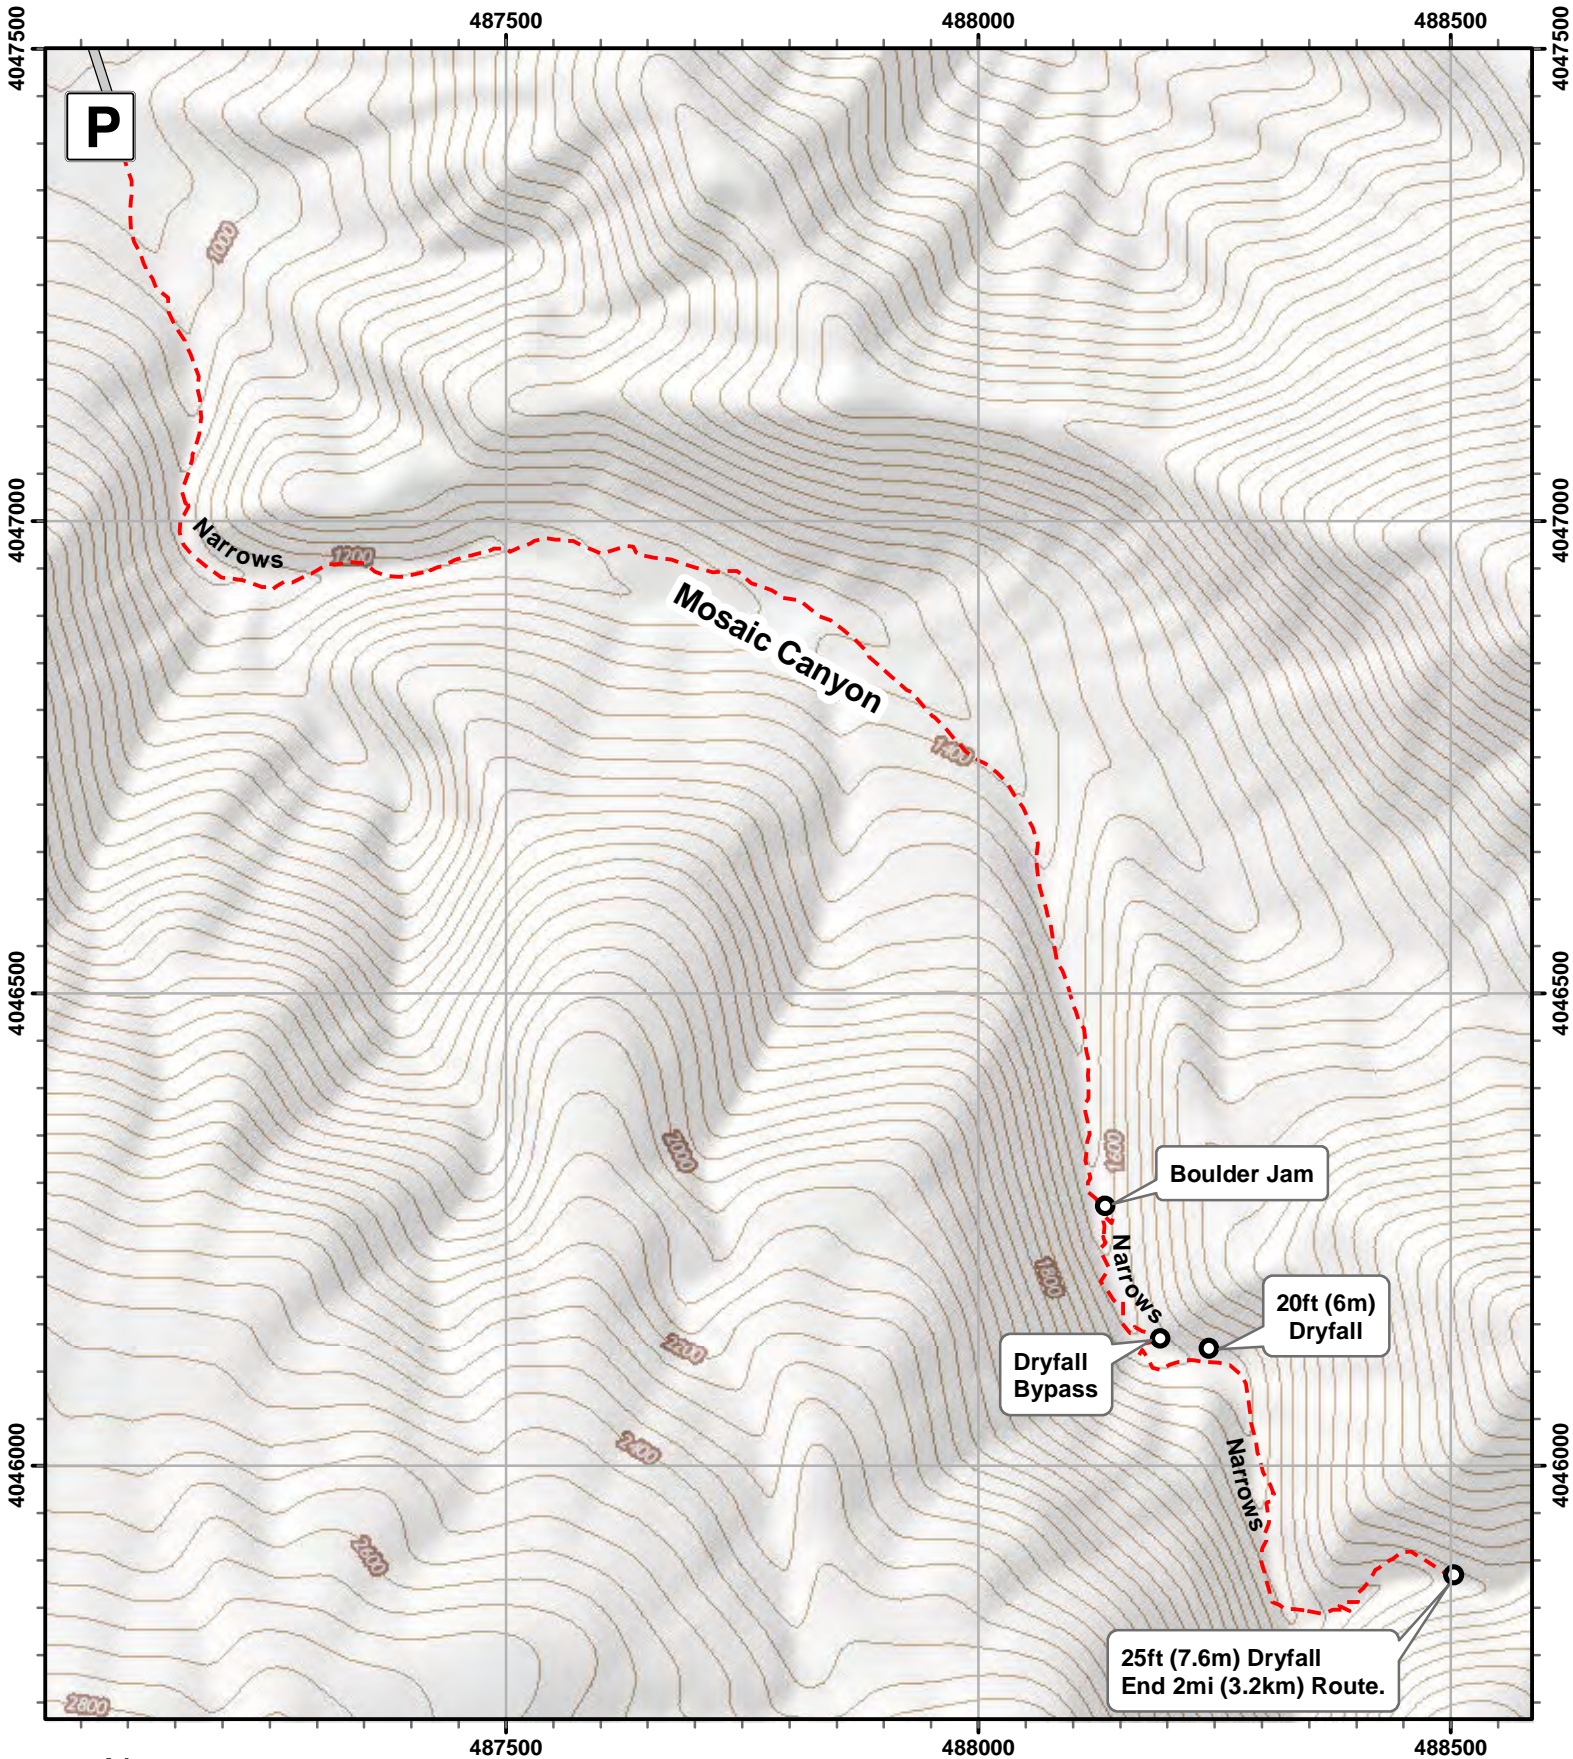

# Mosaic Canyon

Death Valley National Park  
California / Nevada

Scale = 1:8,000  
Contour Interval = 40 feet / 12 meters  
Datum = WGS84 / UTM Zone 11N