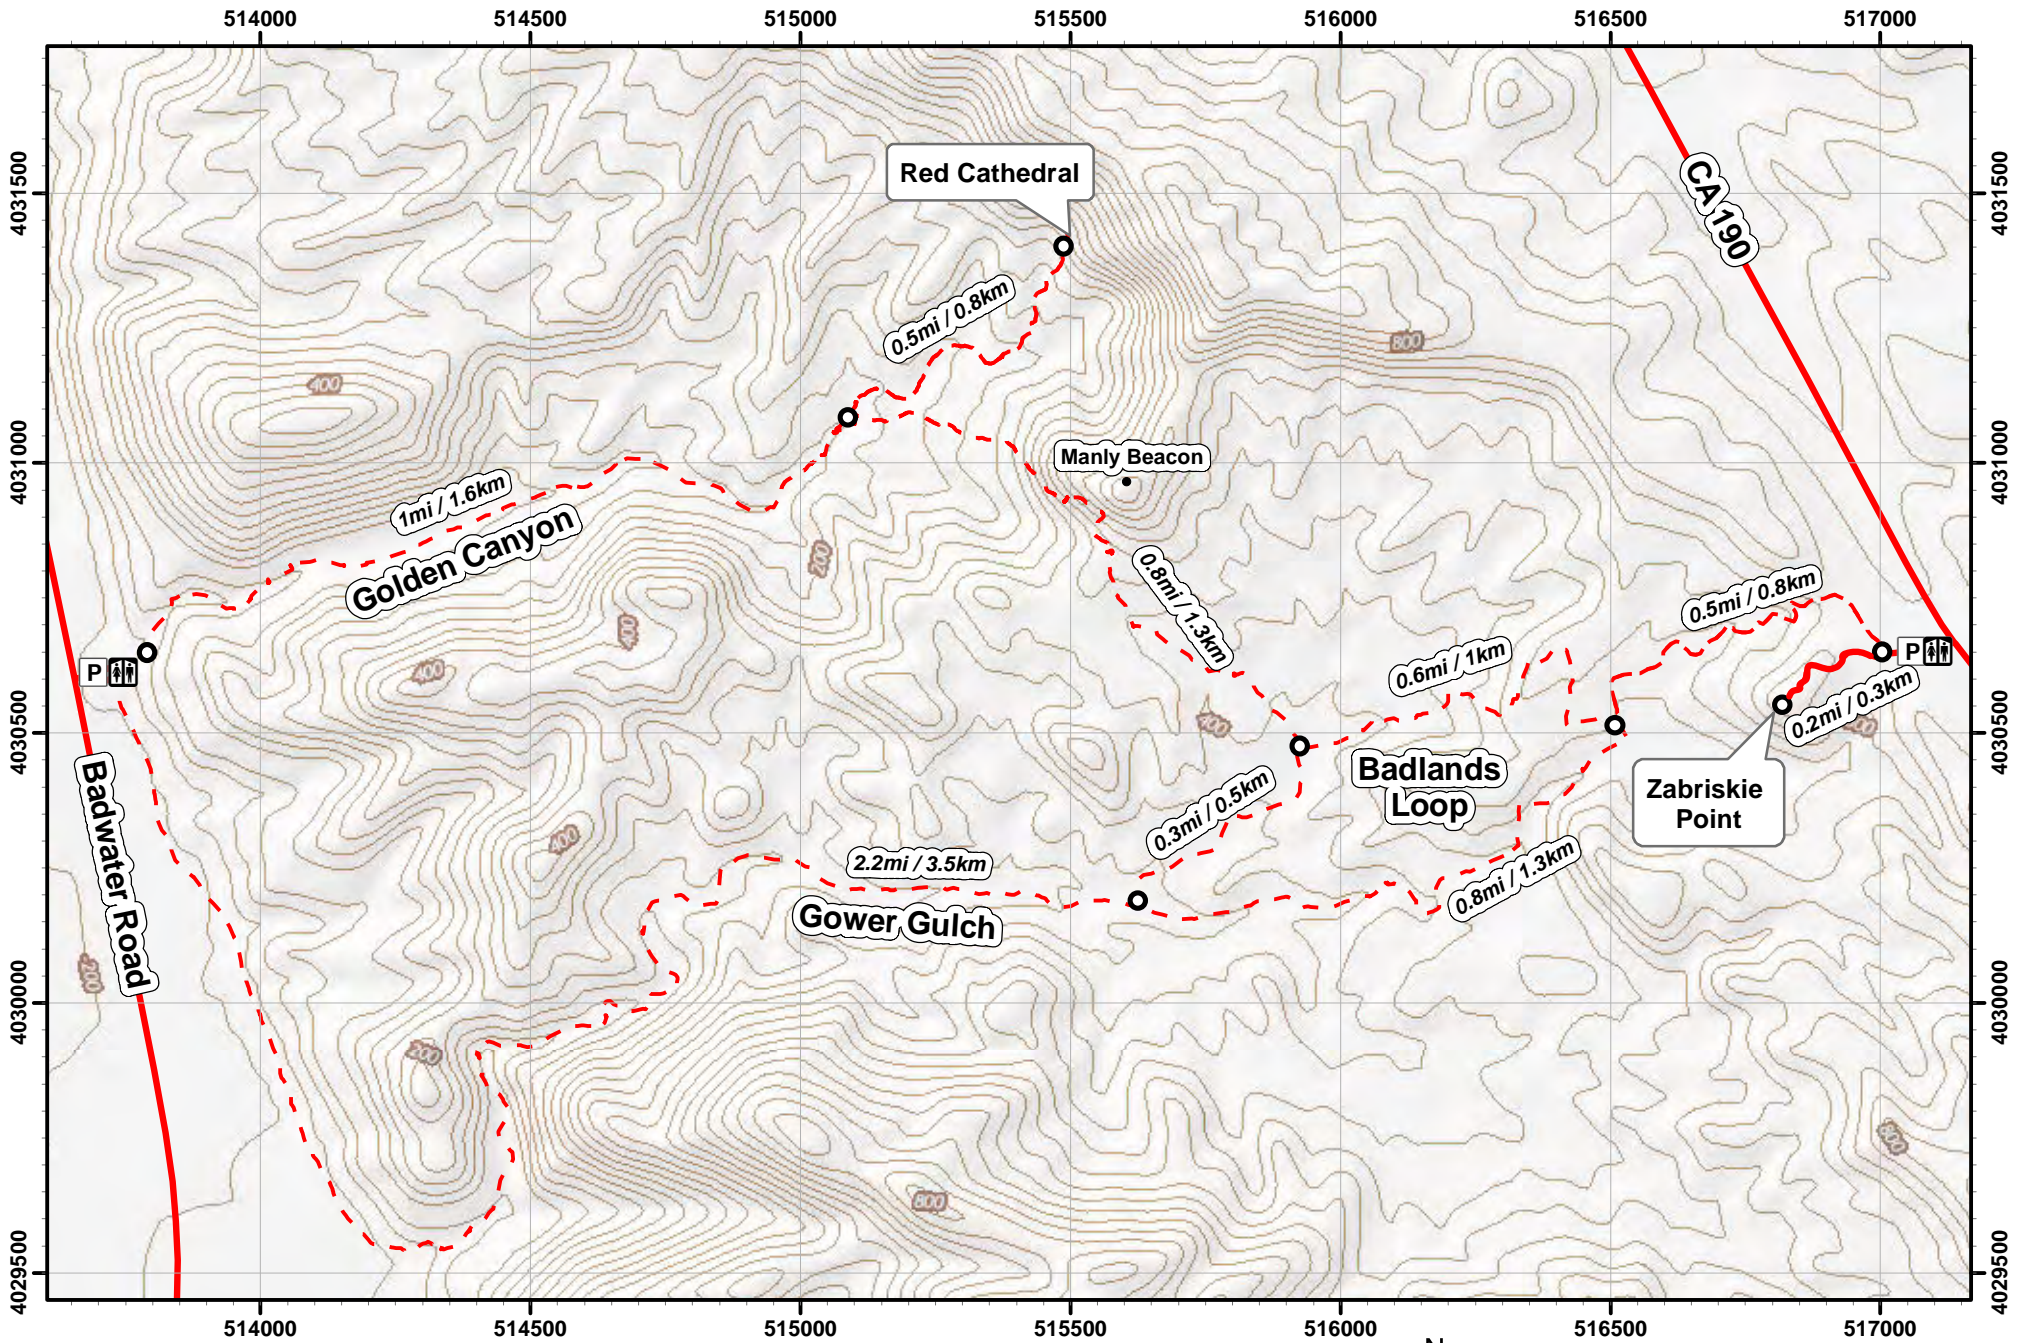

# Golden Canyon, Gower Gulch, & Badlands

Death Valley National Park  
California / Nevada

Contour Interval = 40 feet / 12 meters  
Scale = 1:14,000 Datum = WGS84 / UTM Zone 11N