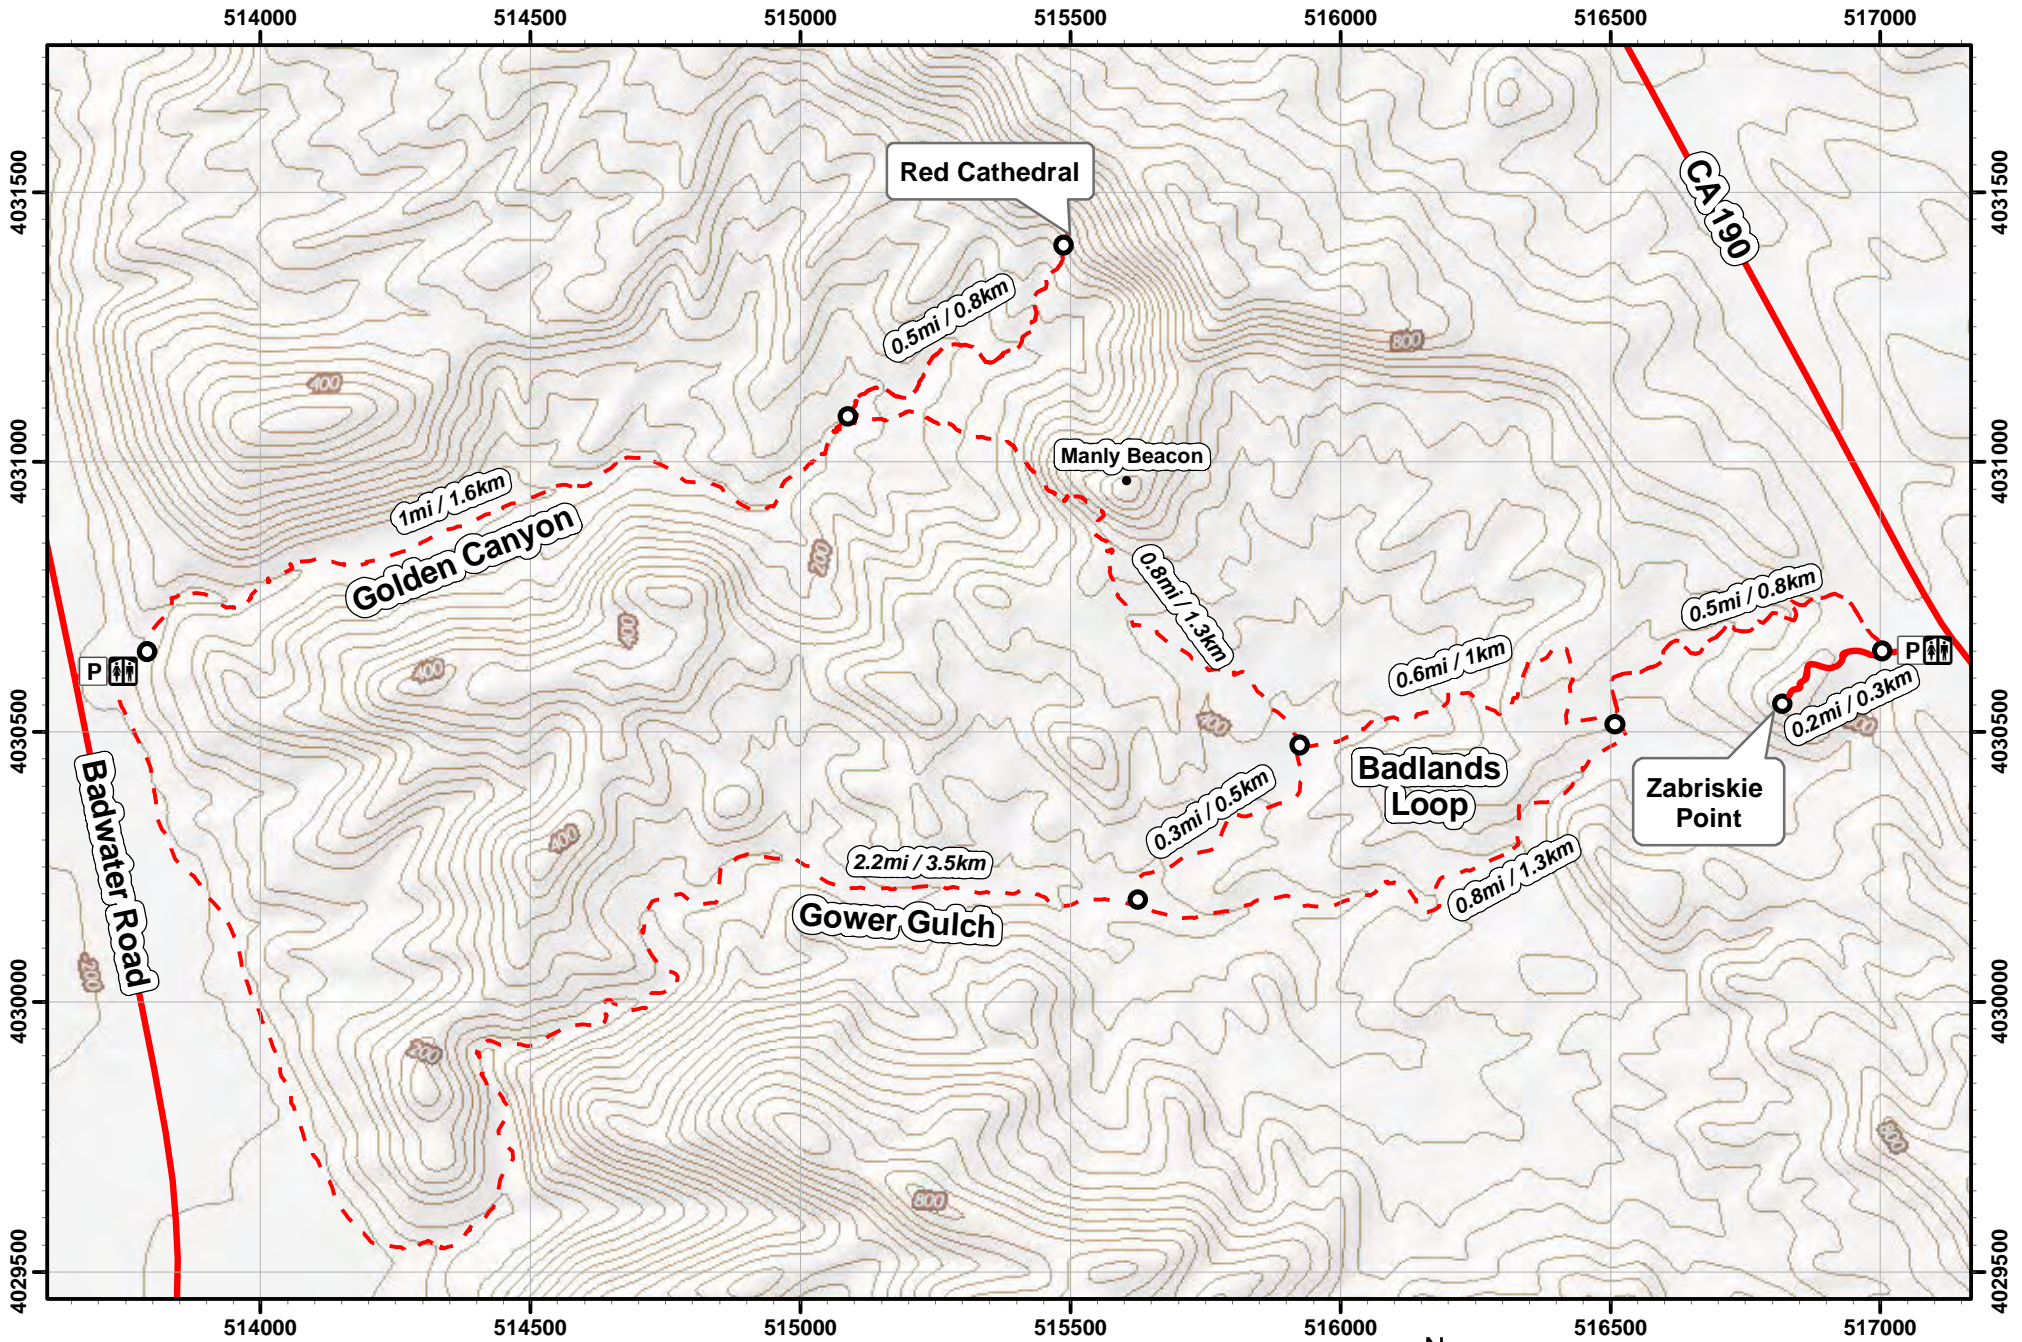

# Golden Canyon, Gower Gulch, & Badlands

Death Valley National Park  
California / Nevada

Contour Interval = 40 feet / 12 meters  
Scale = 1:14,000 Datum = WGS84 / UTM Zone 11N