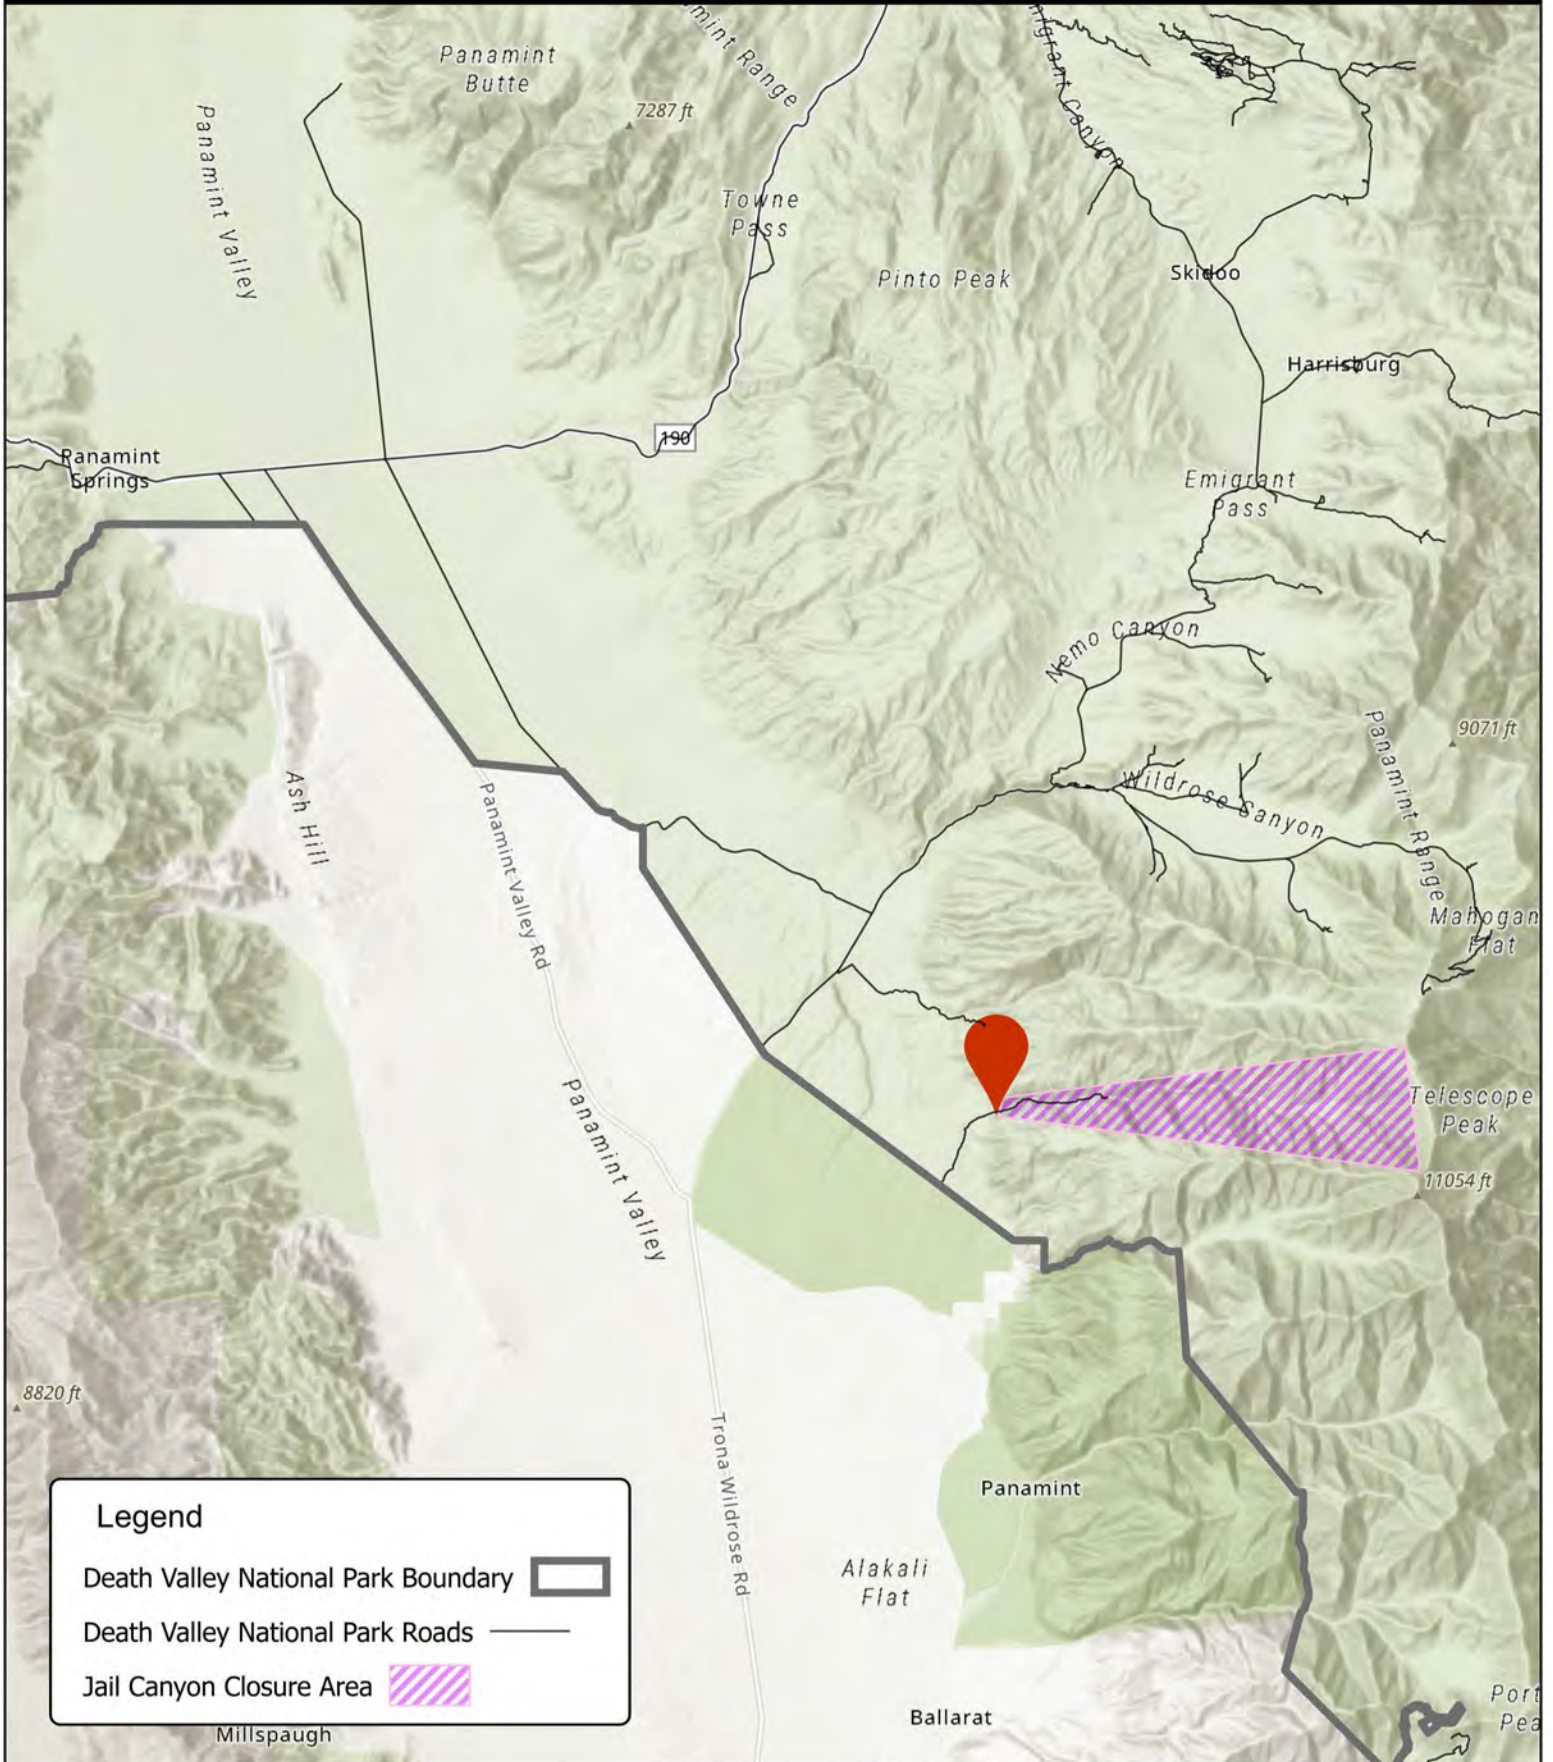

Jail Canyon Closure Area

Death Valley National Park
Pacific West Region
National Park Service

Legend

- Death Valley National Park Boundary
- Death Valley National Park Roads
- Jail Canyon Closure Area

Produced by Kali Richardson, Death Valley National Park
April 2021

Data Sources: Esri, HERE, Garmin, SafeGraph, METI/NASA,
USGS, Bureau of Land Management, EPA, NPS, USDA