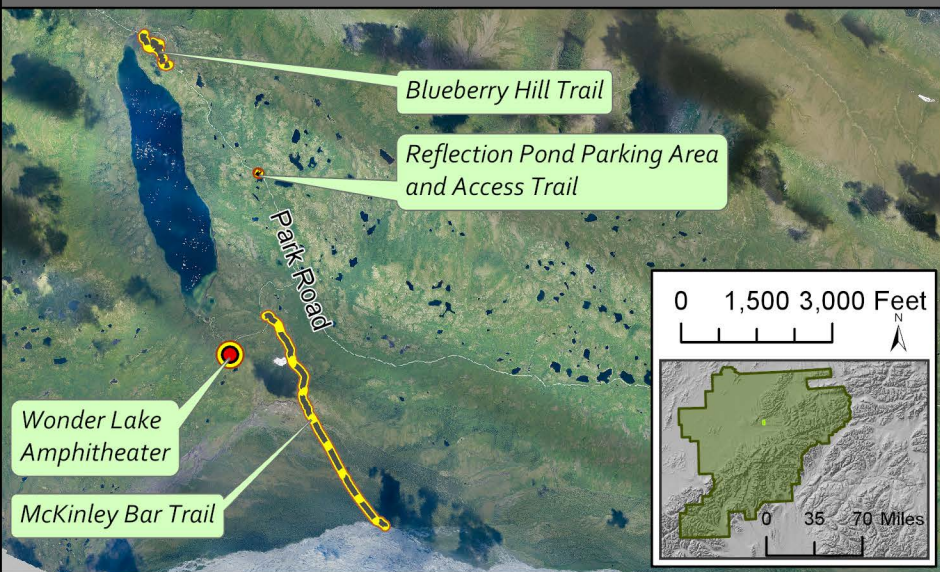

## Wonder Lake Areas of Operation

Denali National Park and Preserve

Alaska Region  
National Park Service  
U.S. Department of the Interior

Access Areas

Blueberry Hill Trail

Reflection Pond Parking Area and Access Trail

McKinley Bar Trail and Amphitheater

# Kantishna and Wonder Lake Guided Hiking CUA

## Kantishna Areas of Operation

Denali National Park and Preserve

Alaska Region  
National Park Service  
U.S. Department of the Interior