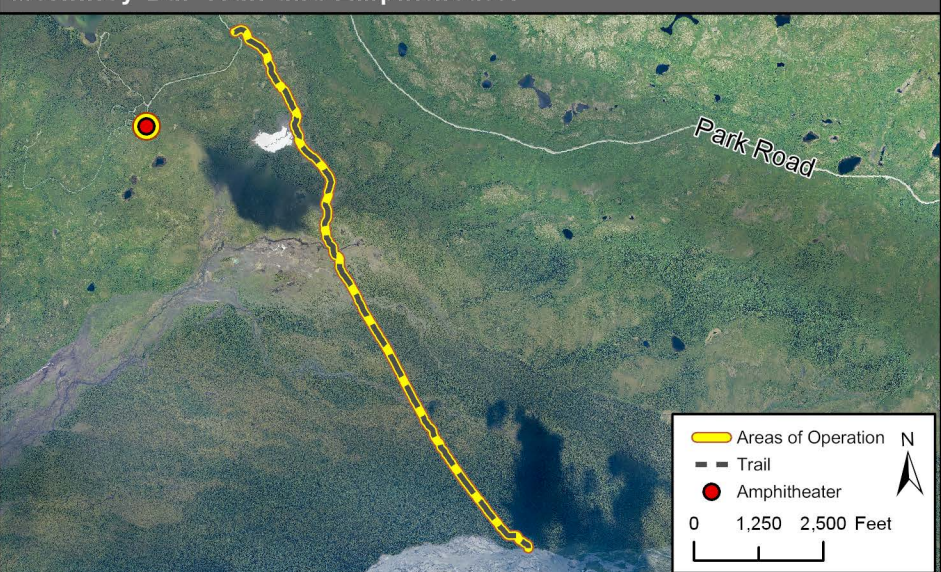

## Wonder Lake Areas of Operation

Denali National Park and Preserve

Alaska Region  
National Park Service  
U.S. Department of the Interior

Access Areas

Blueberry Hill Trail

Reflection Pond Parking Area and Access Trail

McKinley Bar Trail and Amphitheater