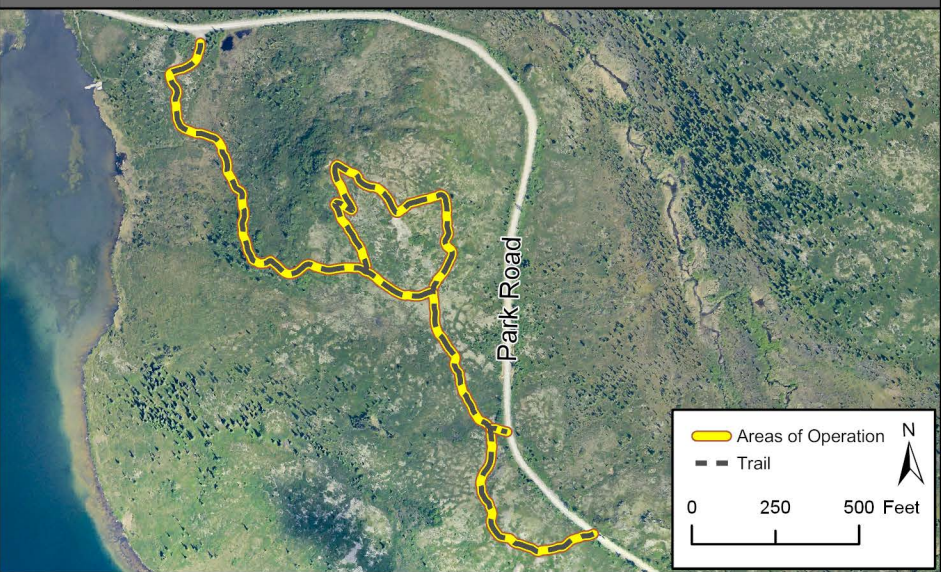

## Wonder Lake Areas of Operation

Denali National Park and Preserve

Alaska Region  
National Park Service  
U.S. Department of the Interior

Access Areas

Blueberry Hill Trail

Reflection Pond Parking Area and Access Trail

McKinley Bar Trail and Amphitheater