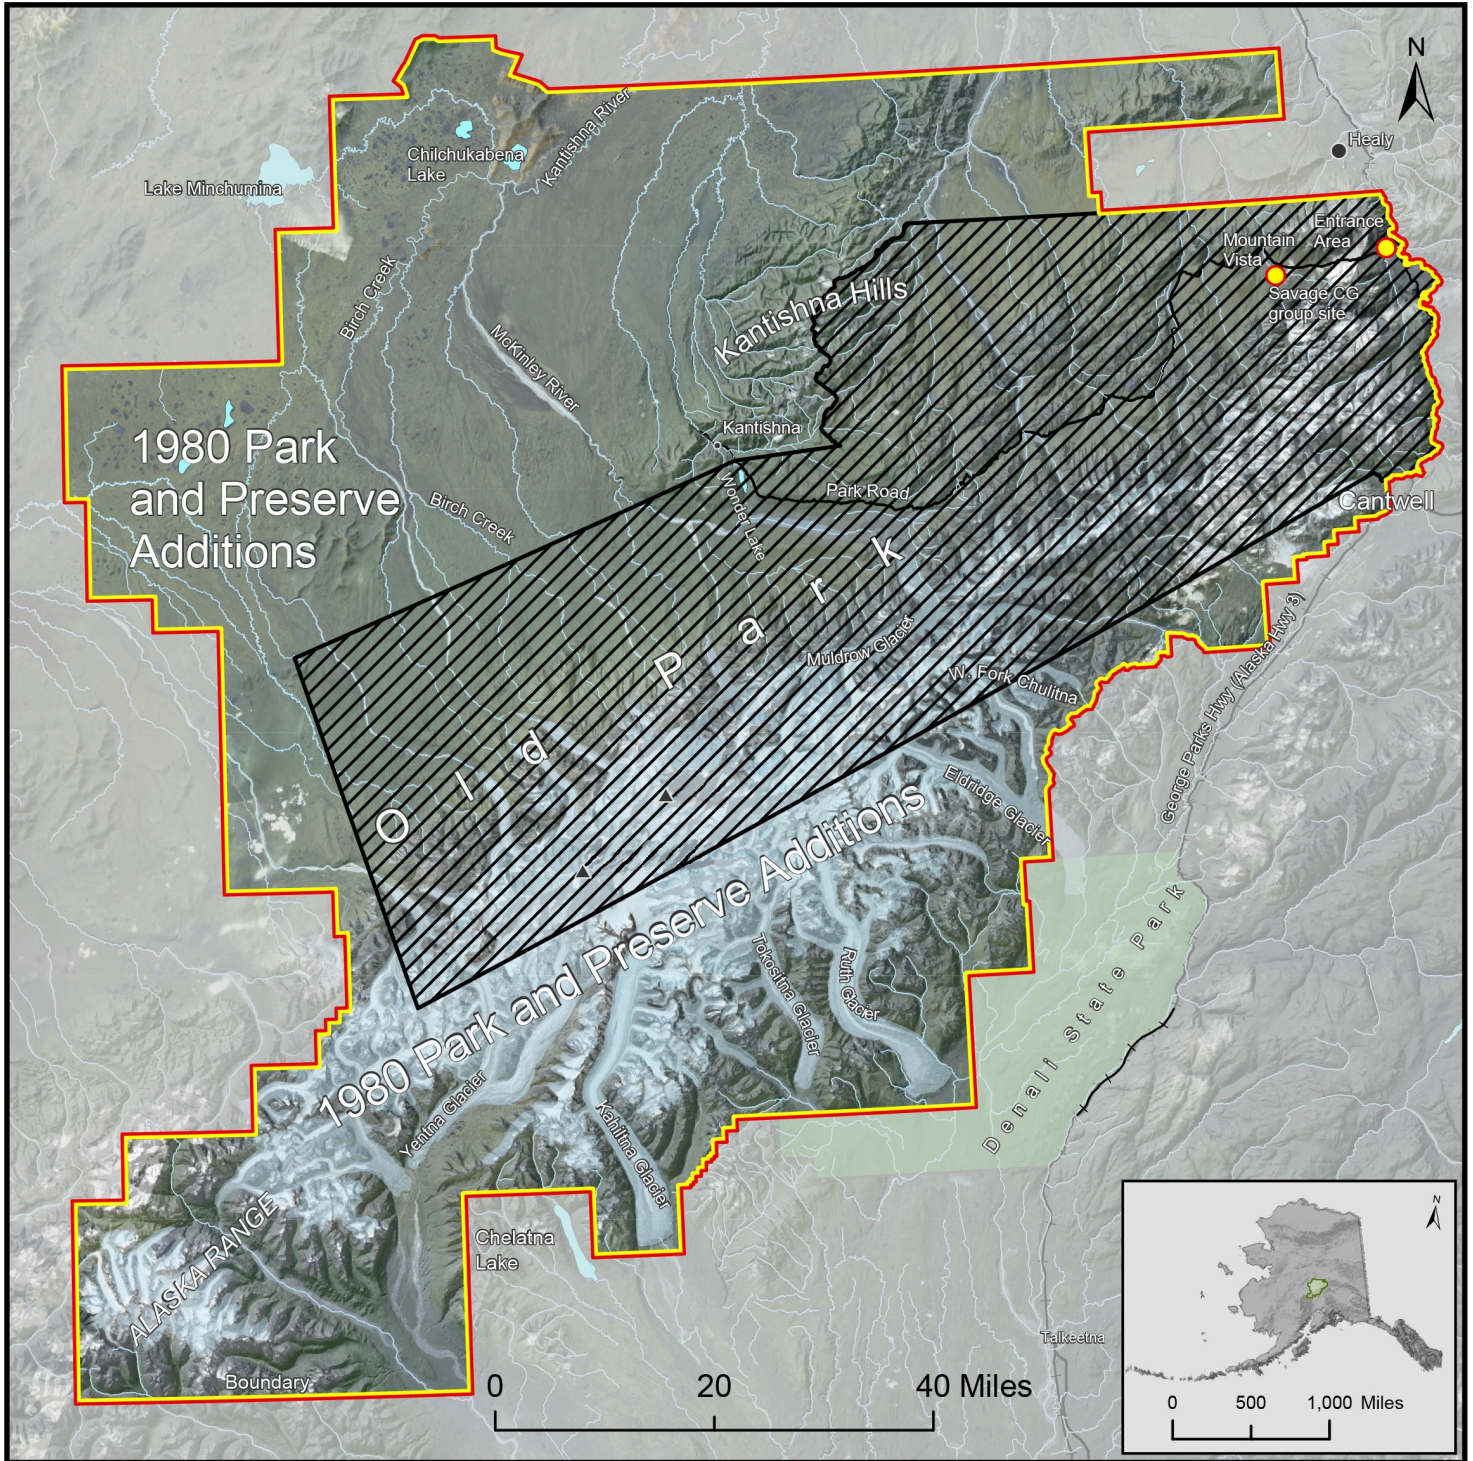

# National Park Service - Denali National Park and Preserve Commercial Use Authorization Map - General Activities

This map shows areas designated for Commercial Use Authorizations within Denali National Park and Preserve.

Please note that private lands exist within the park boundary. It is the responsibility of the permittee to get specific approval from the landowner before accessing private land.

-  Areas Closed to CUA Activities Except Limited use of Mountain Vista Rest Area, Savage River Campground Group Sites, and the Wonder Lake Area.
-  Areas Designated for CUA Activities

**All use subject to federal regulations and terms and conditions of the permit.**