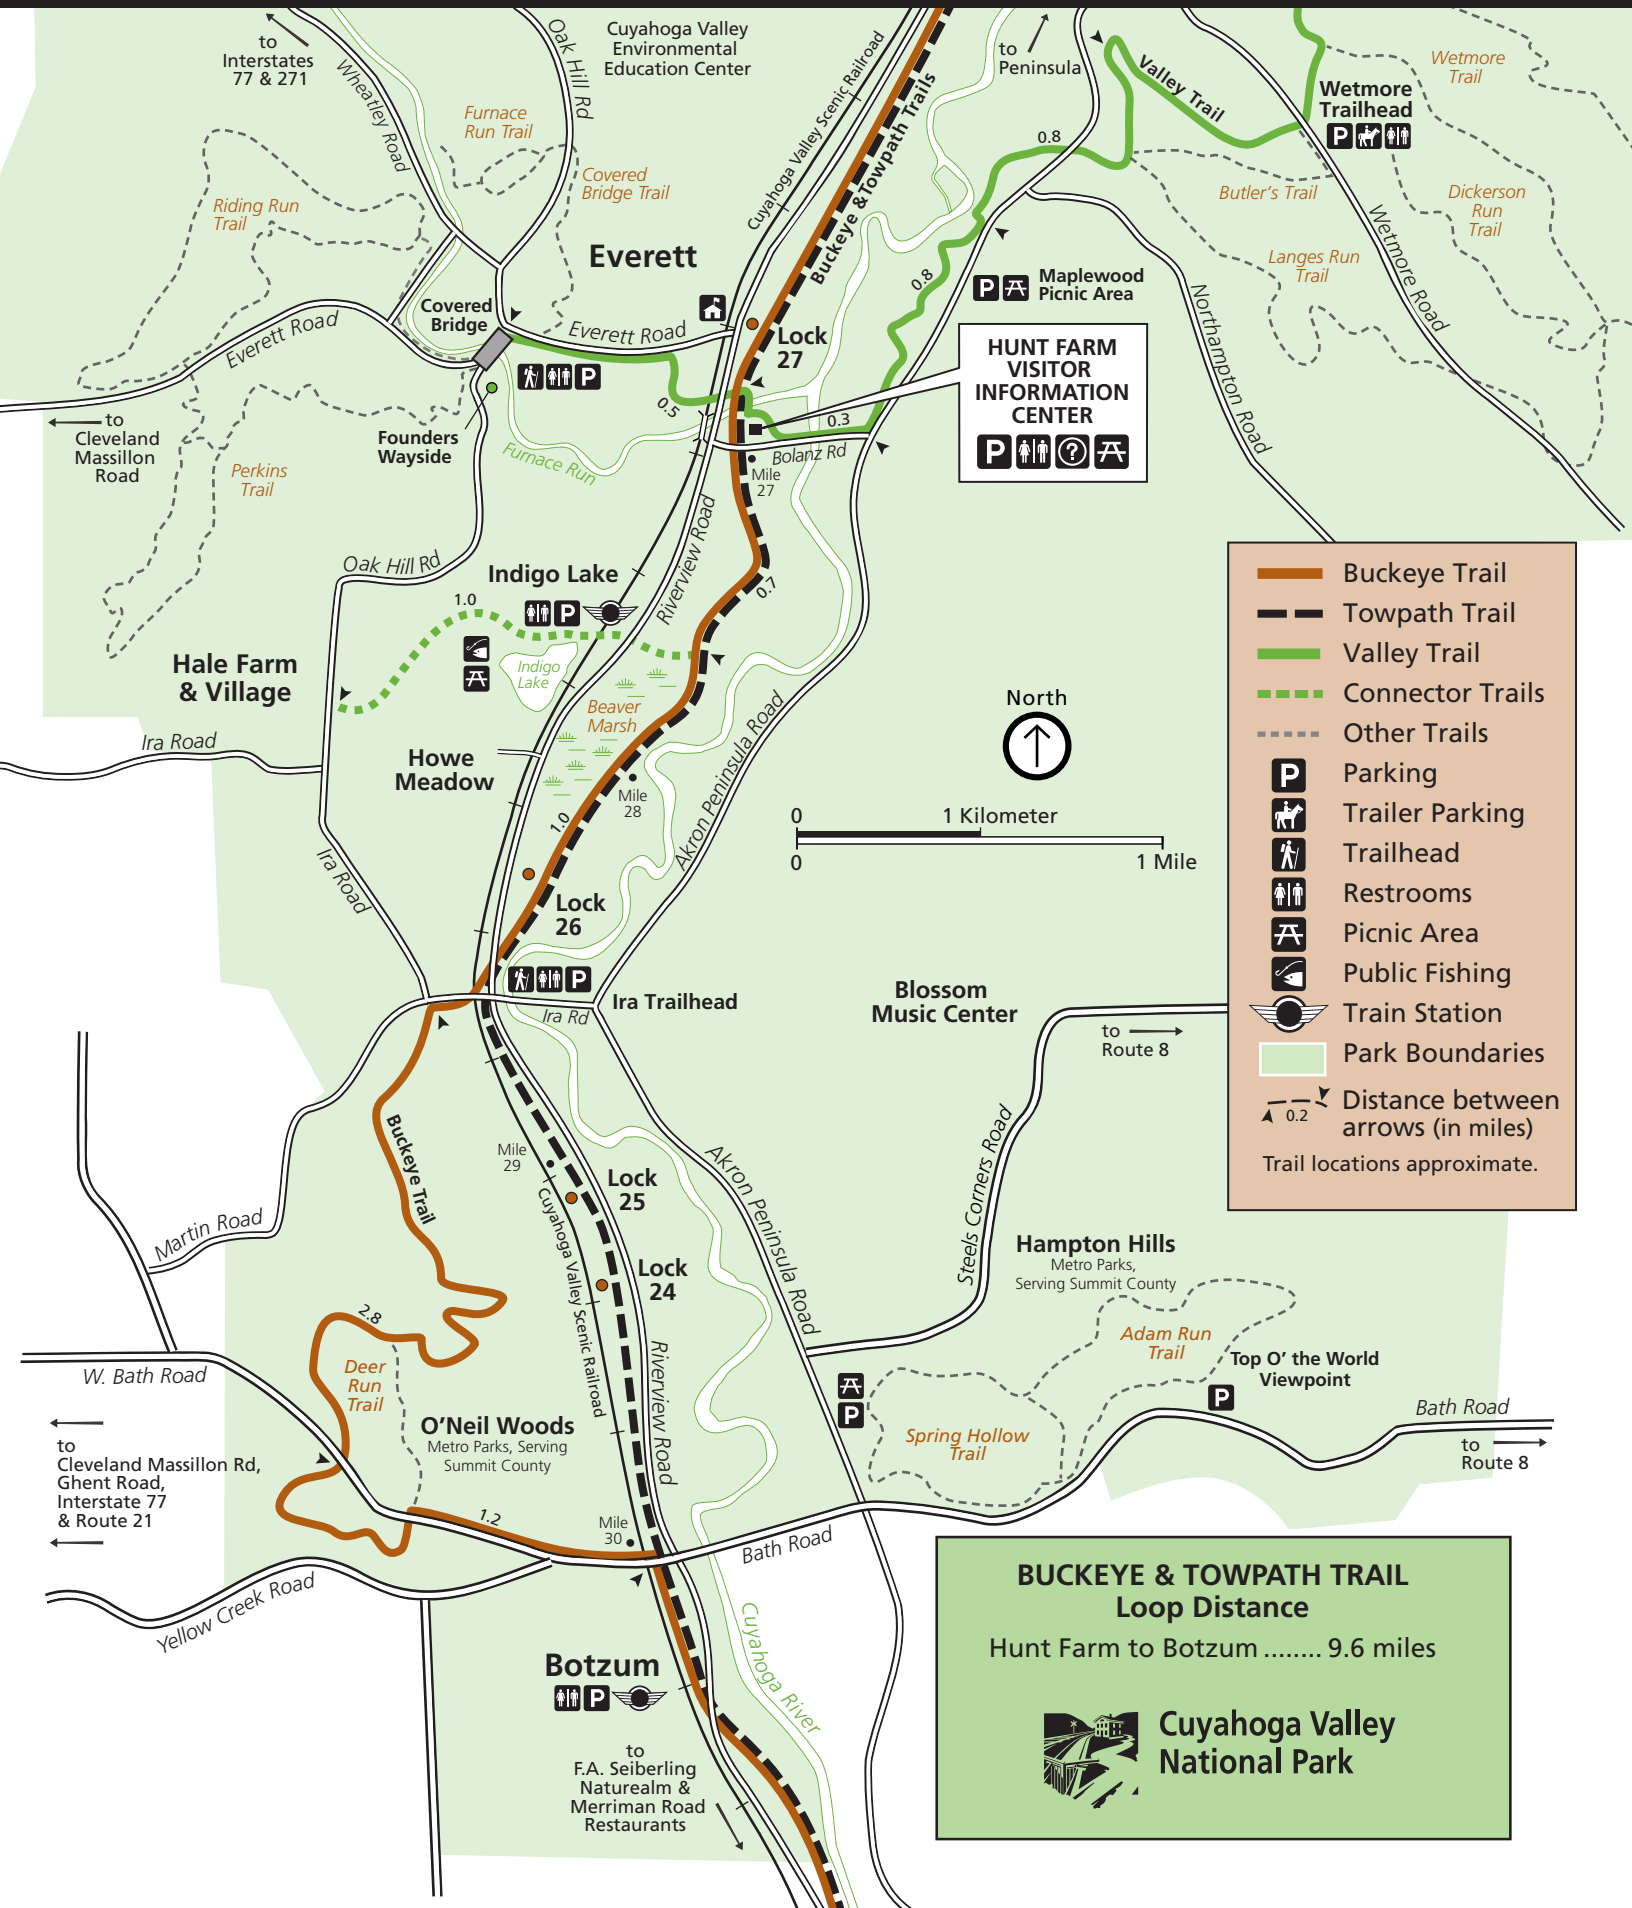

Hunt Farm Area

National Park Service
U.S. Department of the Interior
Cuyahoga Valley National Park

- Buckeye Trail
- Towpath Trail
- Valley Trail
- Connector Trails
- Other Trails
- Parking
- Trailer Parking
- Trailhead
- Restrooms
- Picnic Area
- Public Fishing
- Train Station
- Park Boundaries
- Distance between arrows (in miles)

Trail locations approximate.

BUCKEYE & TOWPATH TRAIL Loop Distance
Hunt Farm to Botzum 9.6 miles

Cuyahoga Valley National Park