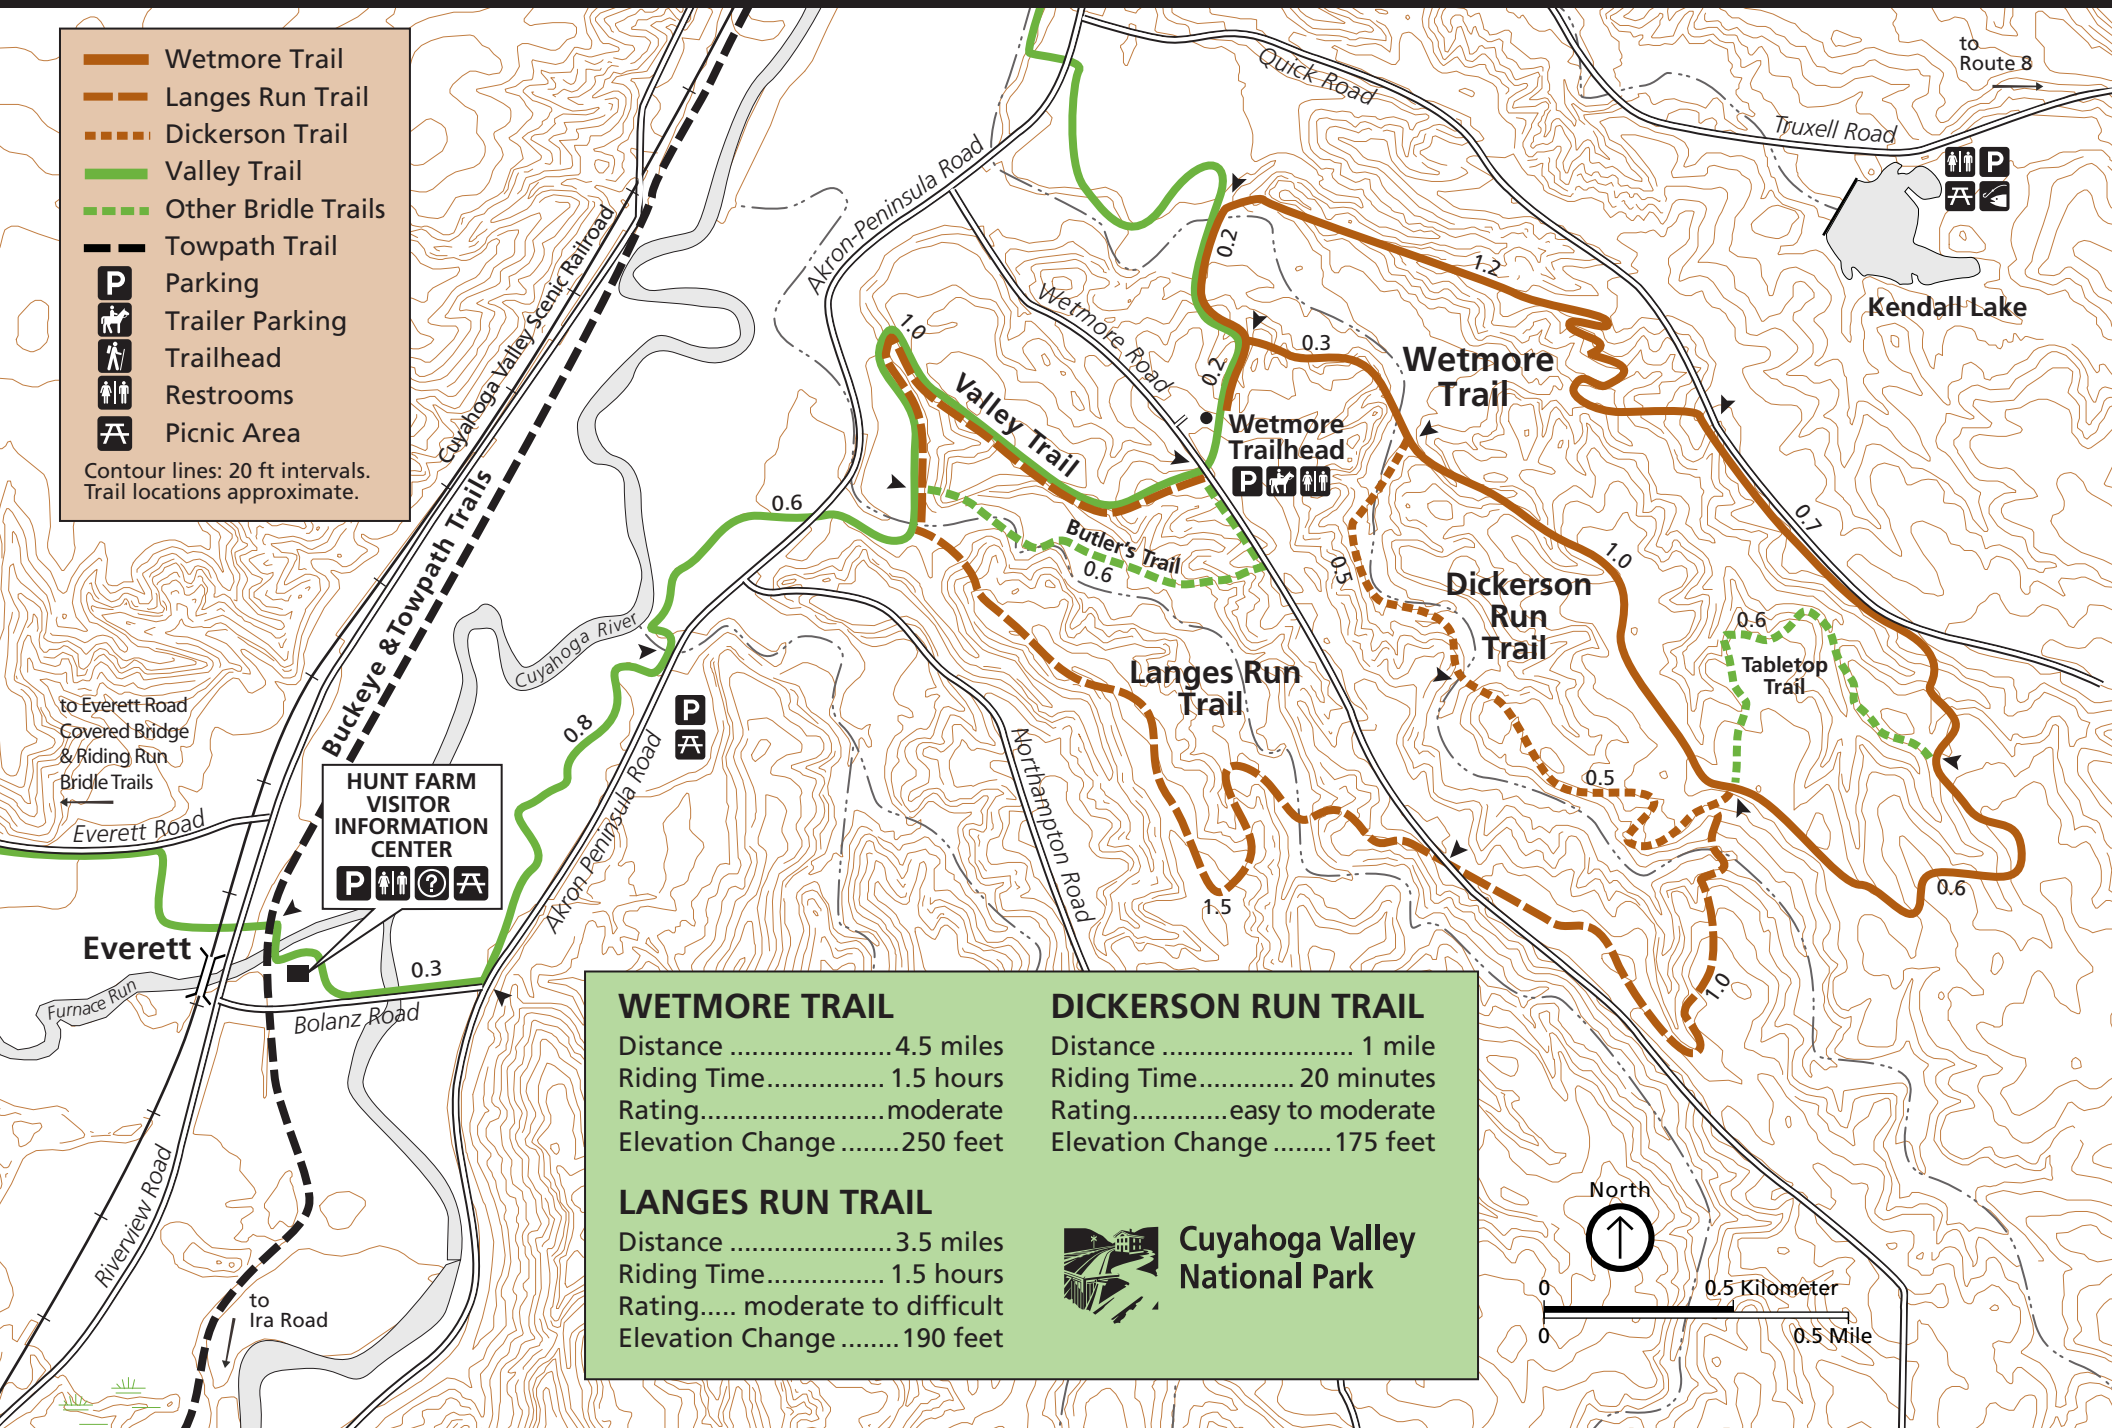

Wetmore Bridle Trails

- Wetmore Trail
- Langes Run Trail
- Dickerson Trail
- Valley Trail
- Other Bridle Trails
- Towpath Trail
- Parking
- Trailer Parking
- Trailhead
- Restrooms
- Picnic Area

Contour lines: 20 ft intervals.
Trail locations approximate.

HUNT FARM VISITOR INFORMATION CENTER

-
-
-
-

<p>WETMORE TRAIL</p> <p>Distance 4.5 miles Riding Time 1.5 hours Rating moderate Elevation Change 250 feet</p>	<p>DICKERSON RUN TRAIL</p> <p>Distance 1 mile Riding Time 20 minutes Rating easy to moderate Elevation Change 175 feet</p>
<p>LANGES RUN TRAIL</p> <p>Distance 3.5 miles Riding Time 1.5 hours Rating moderate to difficult Elevation Change 190 feet</p>	<p>Cuyahoga Valley National Park</p>

North

0 0.5 Kilometer
0 0.5 Mile