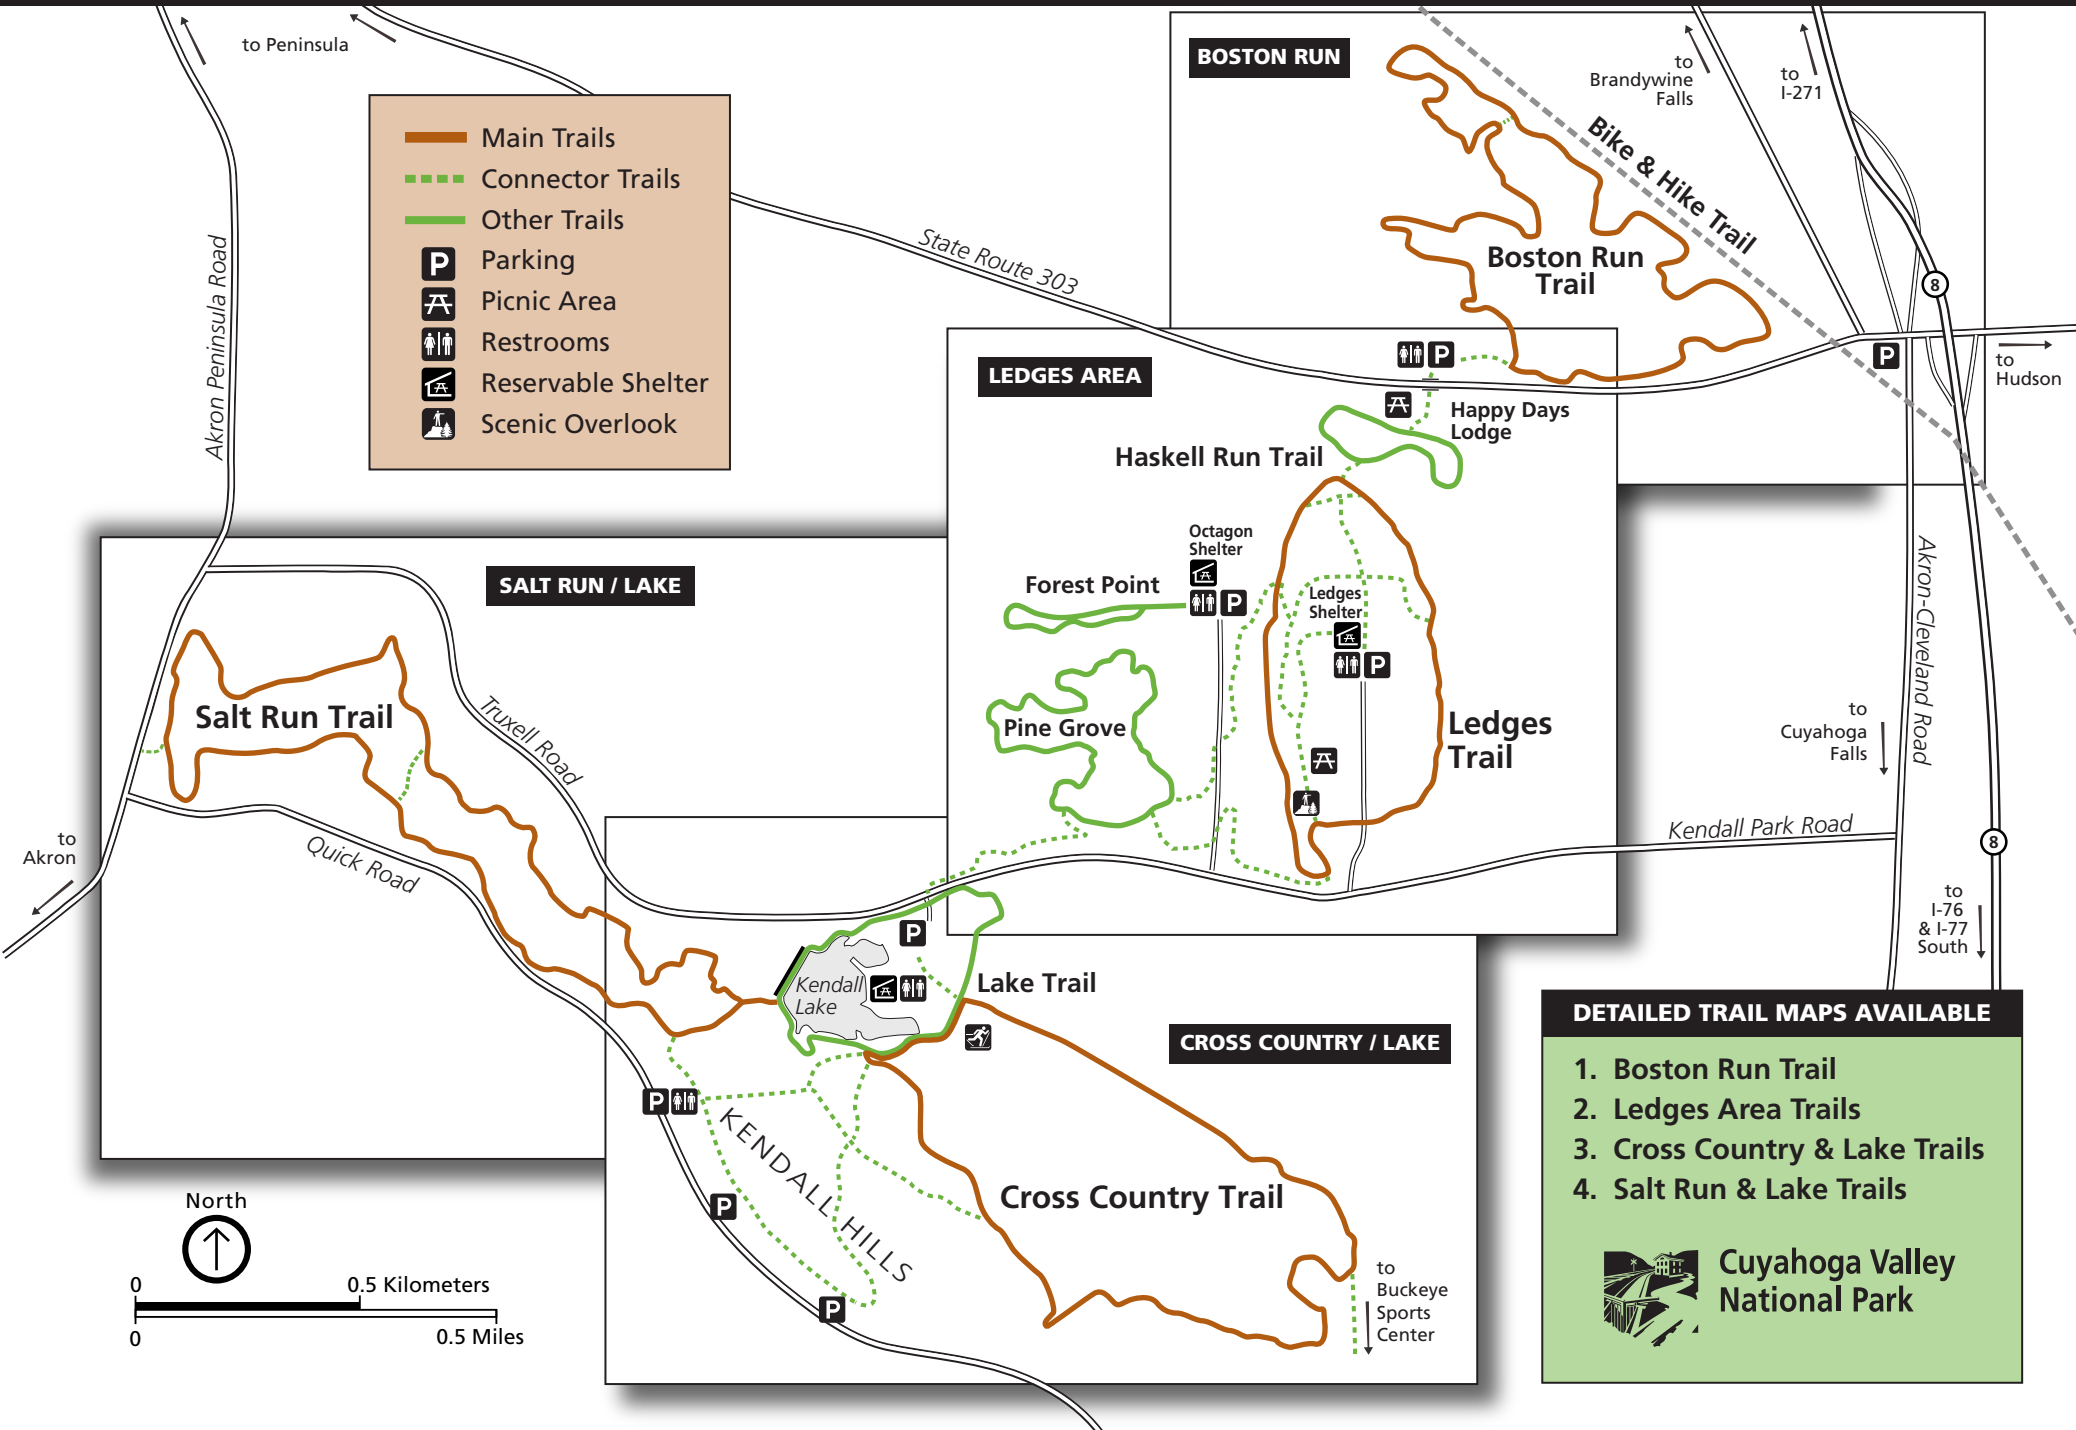

Virginia Kendall Unit

National Park Service
U.S. Department of the Interior
Cuyahoga Valley National Park

DETAILED TRAIL MAPS AVAILABLE

1. Boston Run Trail
2. Ledges Area Trails
3. Cross Country & Lake Trails
4. Salt Run & Lake Trails

 **Cuyahoga Valley National Park**