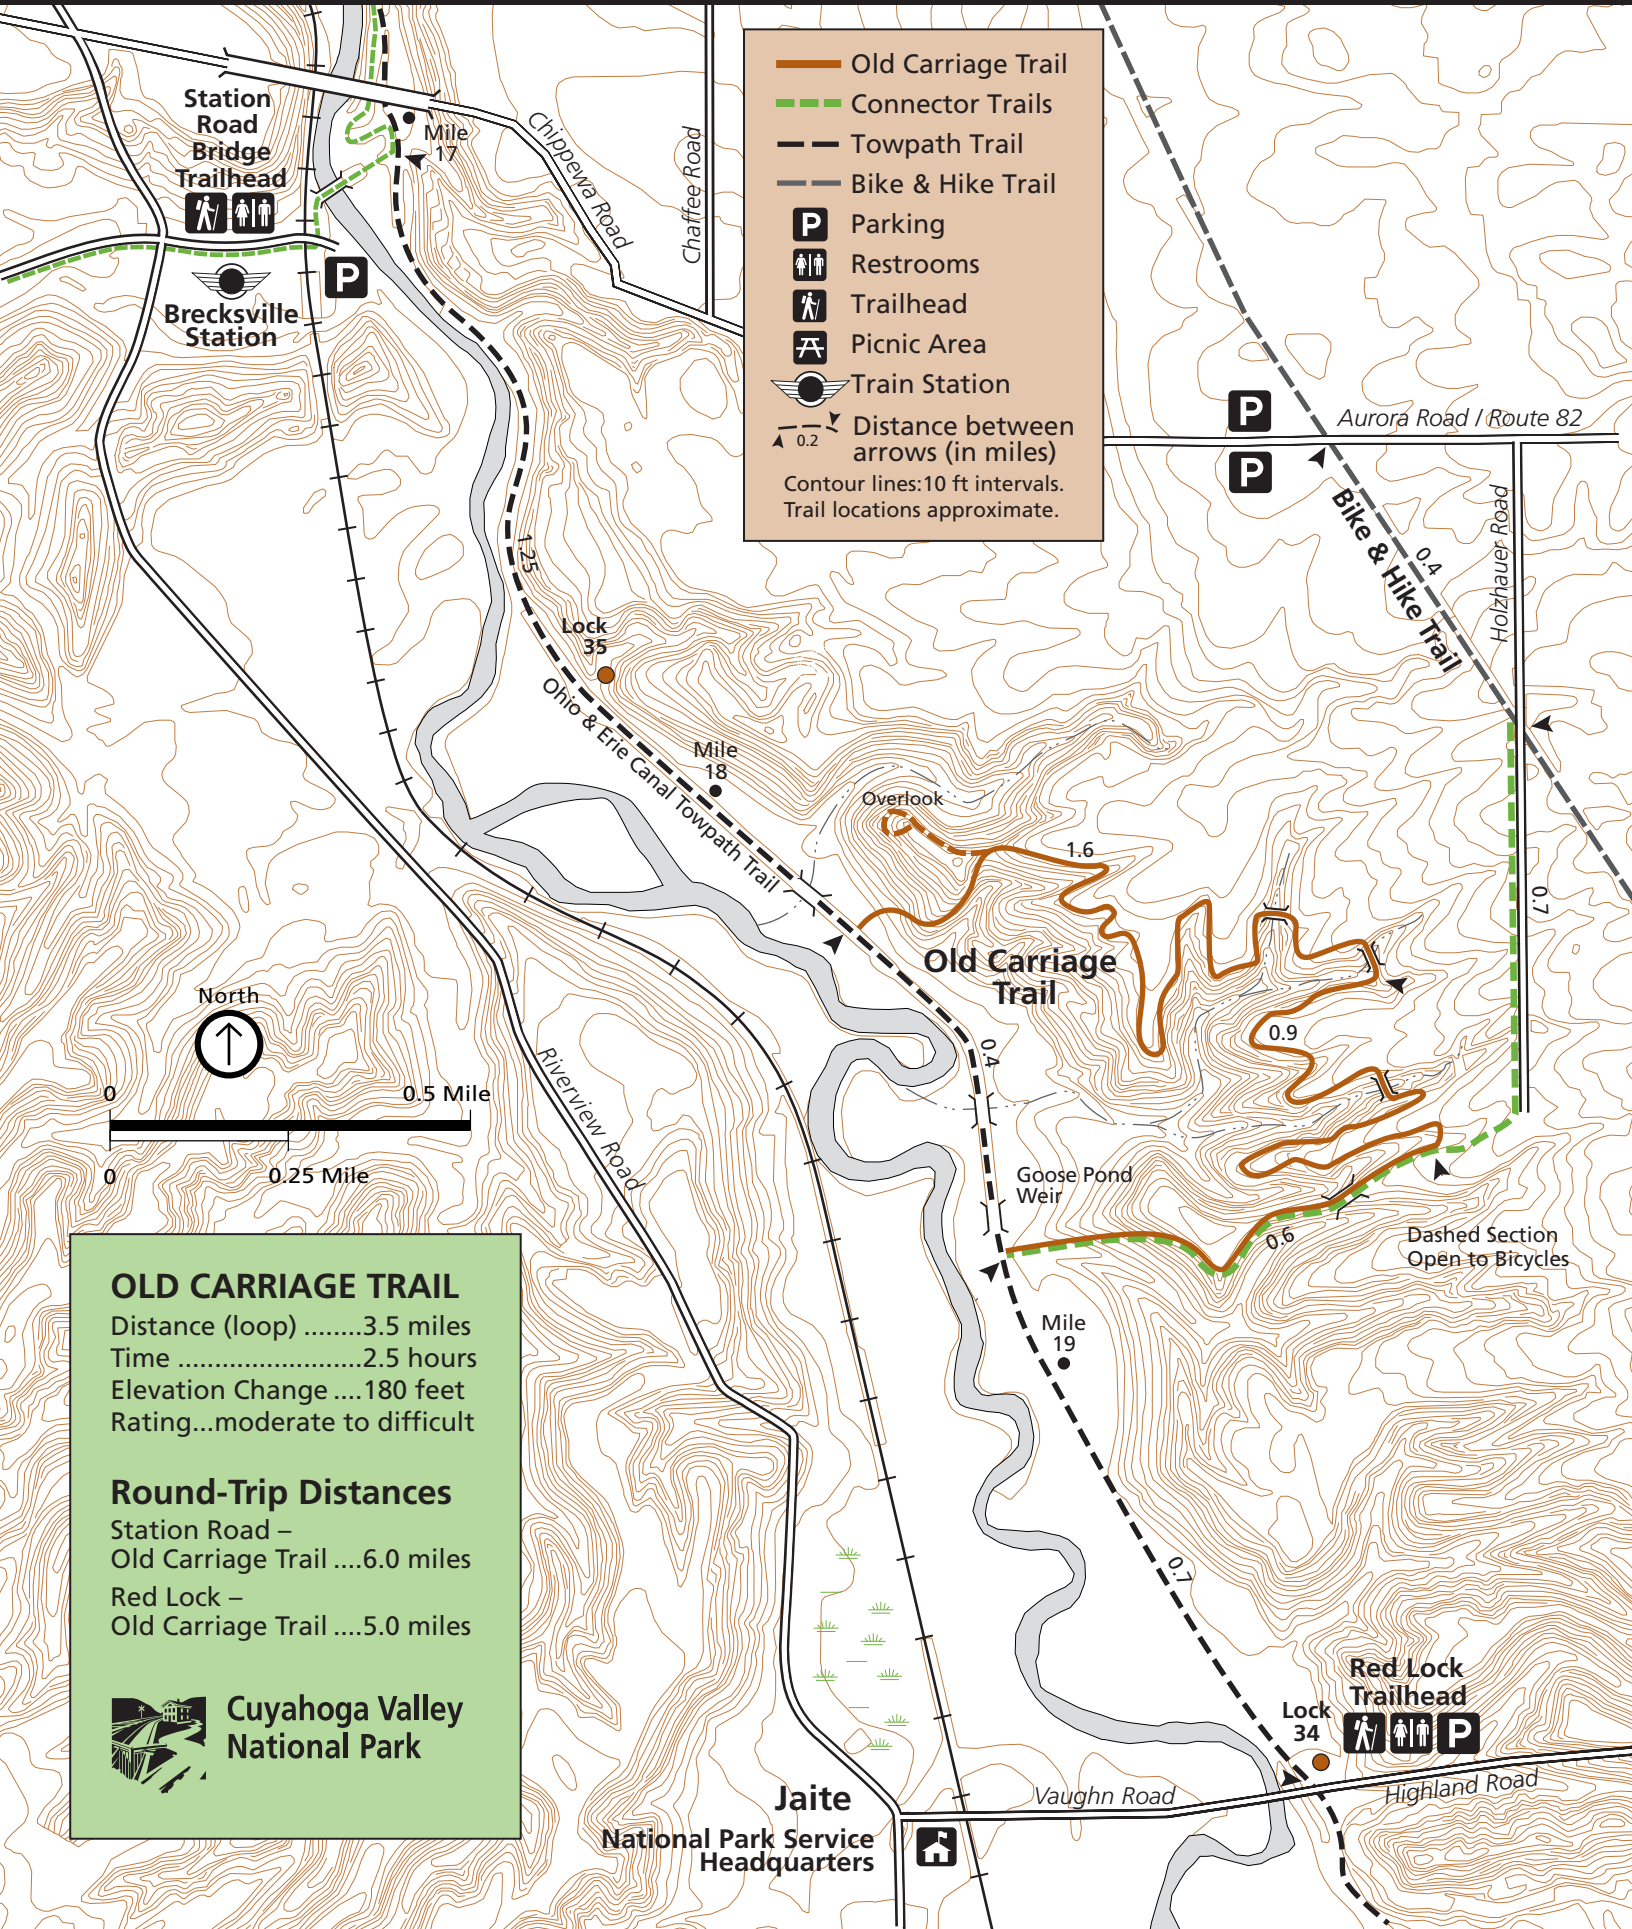

Old Carriage Trail

— Old Carriage Trail
- - - Connector Trails
- - - Towpath Trail
- - - Bike & Hike Trail
P Parking
 Restrooms
 Trailhead
 Picnic Area
 Train Station
 Distance between arrows (in miles)
 Contour lines: 10 ft intervals.
 Trail locations approximate.

OLD CARRIAGE TRAIL
 Distance (loop)3.5 miles
 Time2.5 hours
 Elevation Change180 feet
 Rating...moderate to difficult

Round-Trip Distances
 Station Road –
 Old Carriage Trail6.0 miles
 Red Lock –
 Old Carriage Trail5.0 miles

Cuyahoga Valley National Park