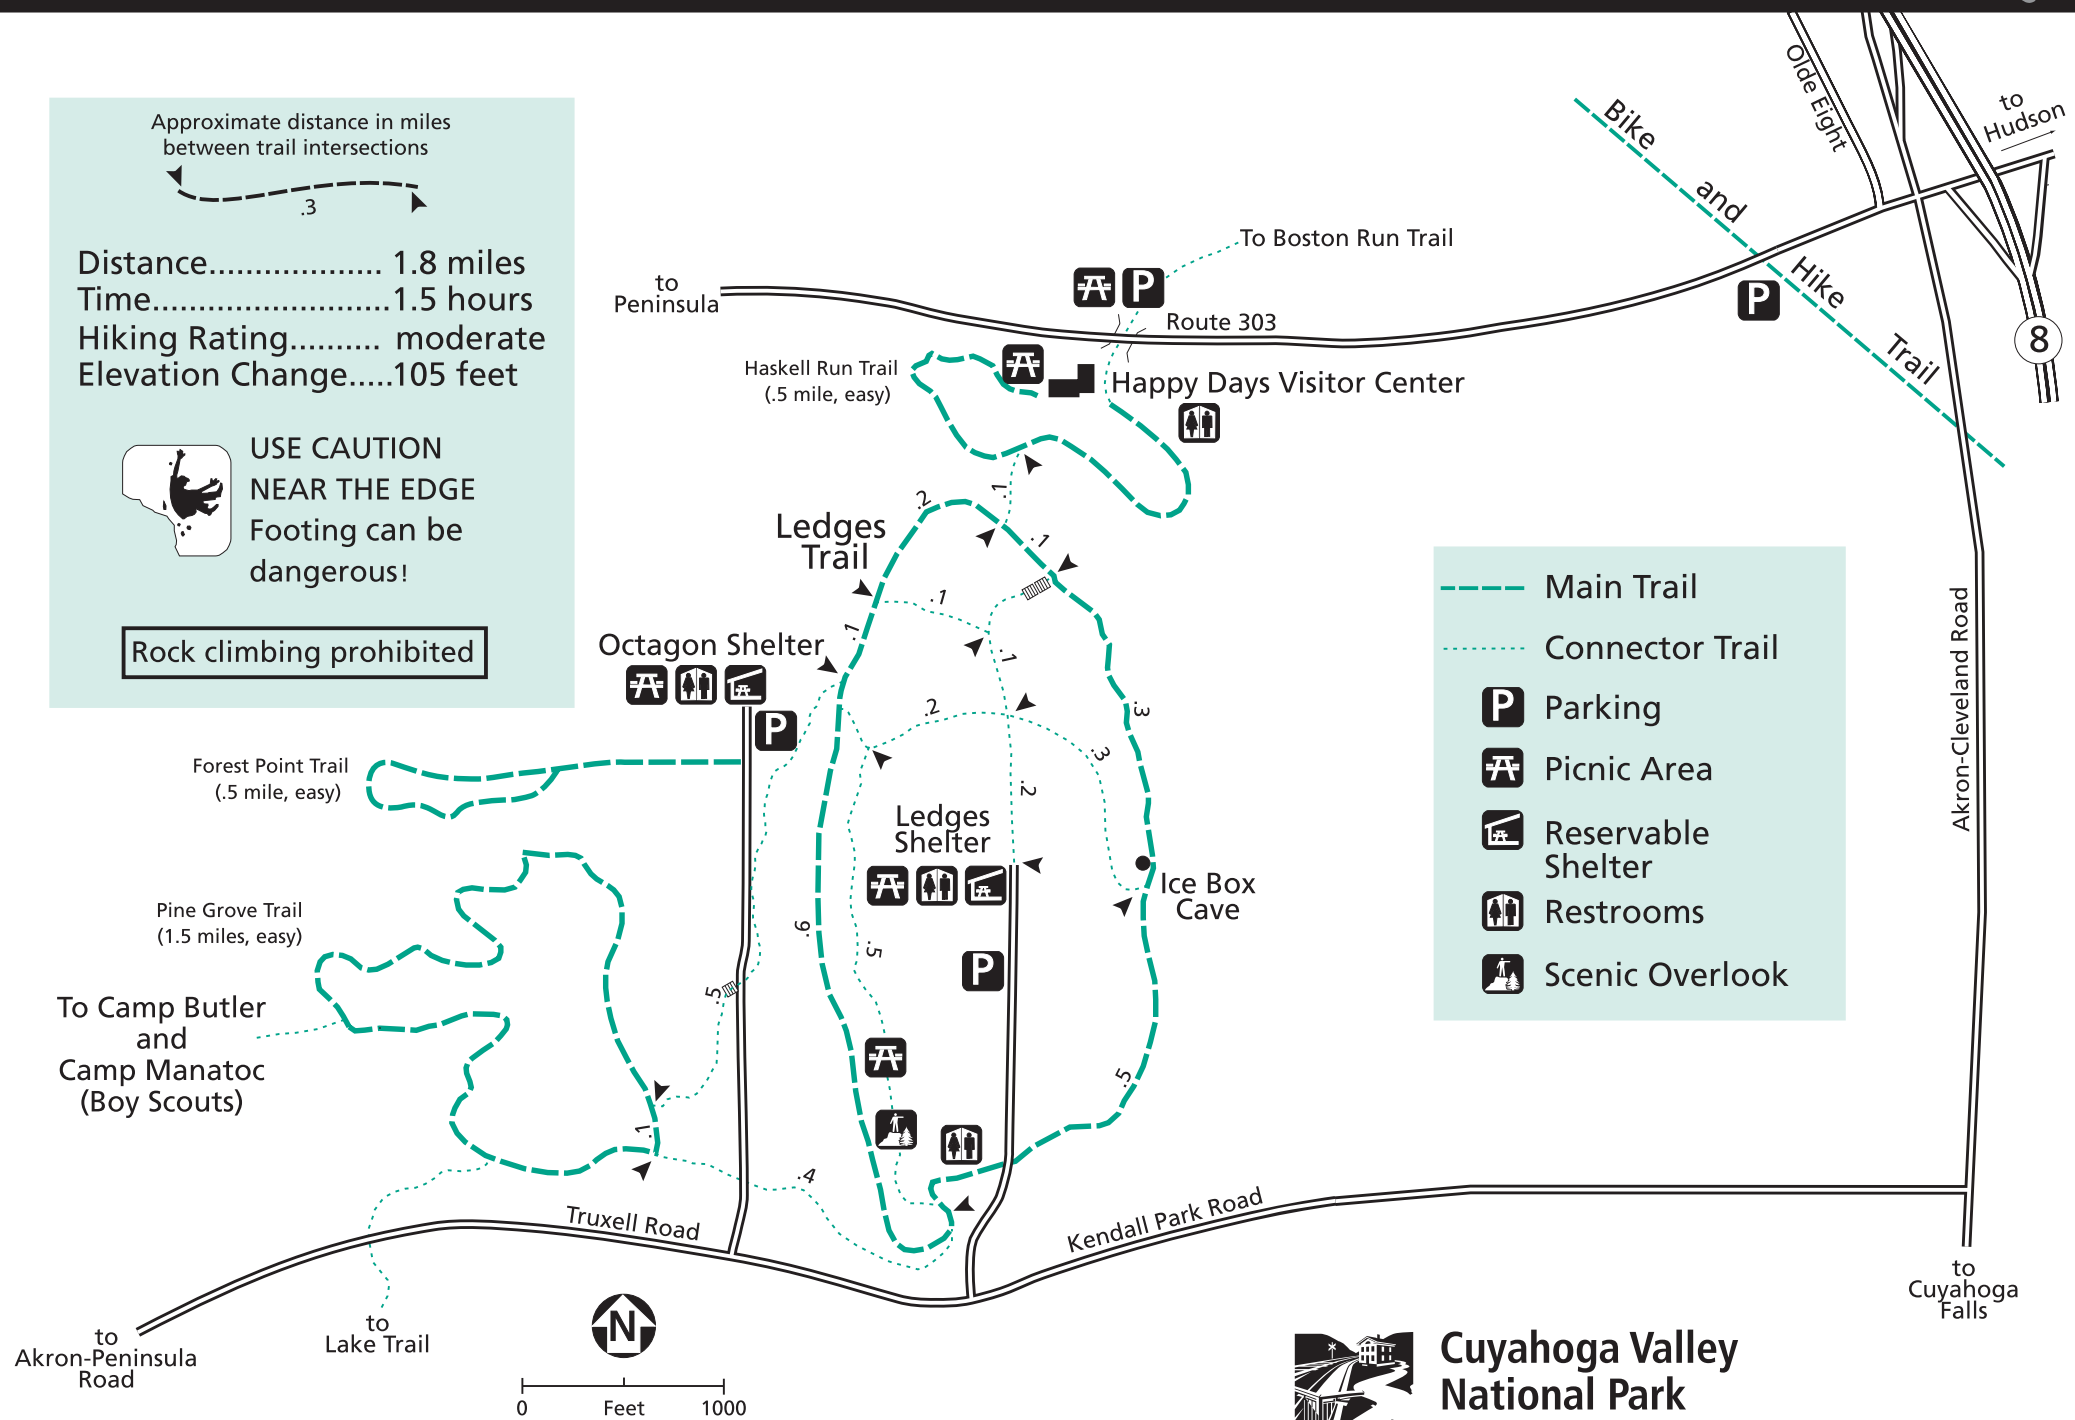

Ledges Area Trails

Approximate distance in miles between trail intersections

Distance..... 1.8 miles
Time..... 1.5 hours
Hiking Rating..... moderate
Elevation Change..... 105 feet

USE CAUTION NEAR THE EDGE
Footing can be dangerous!

Rock climbing prohibited

--- Main Trail
- - - Connector Trail

P Parking
PA Picnic Area
RS Reservable Shelter
RT Restrooms
SO Scenic Overlook

Cuyahoga Valley National Park