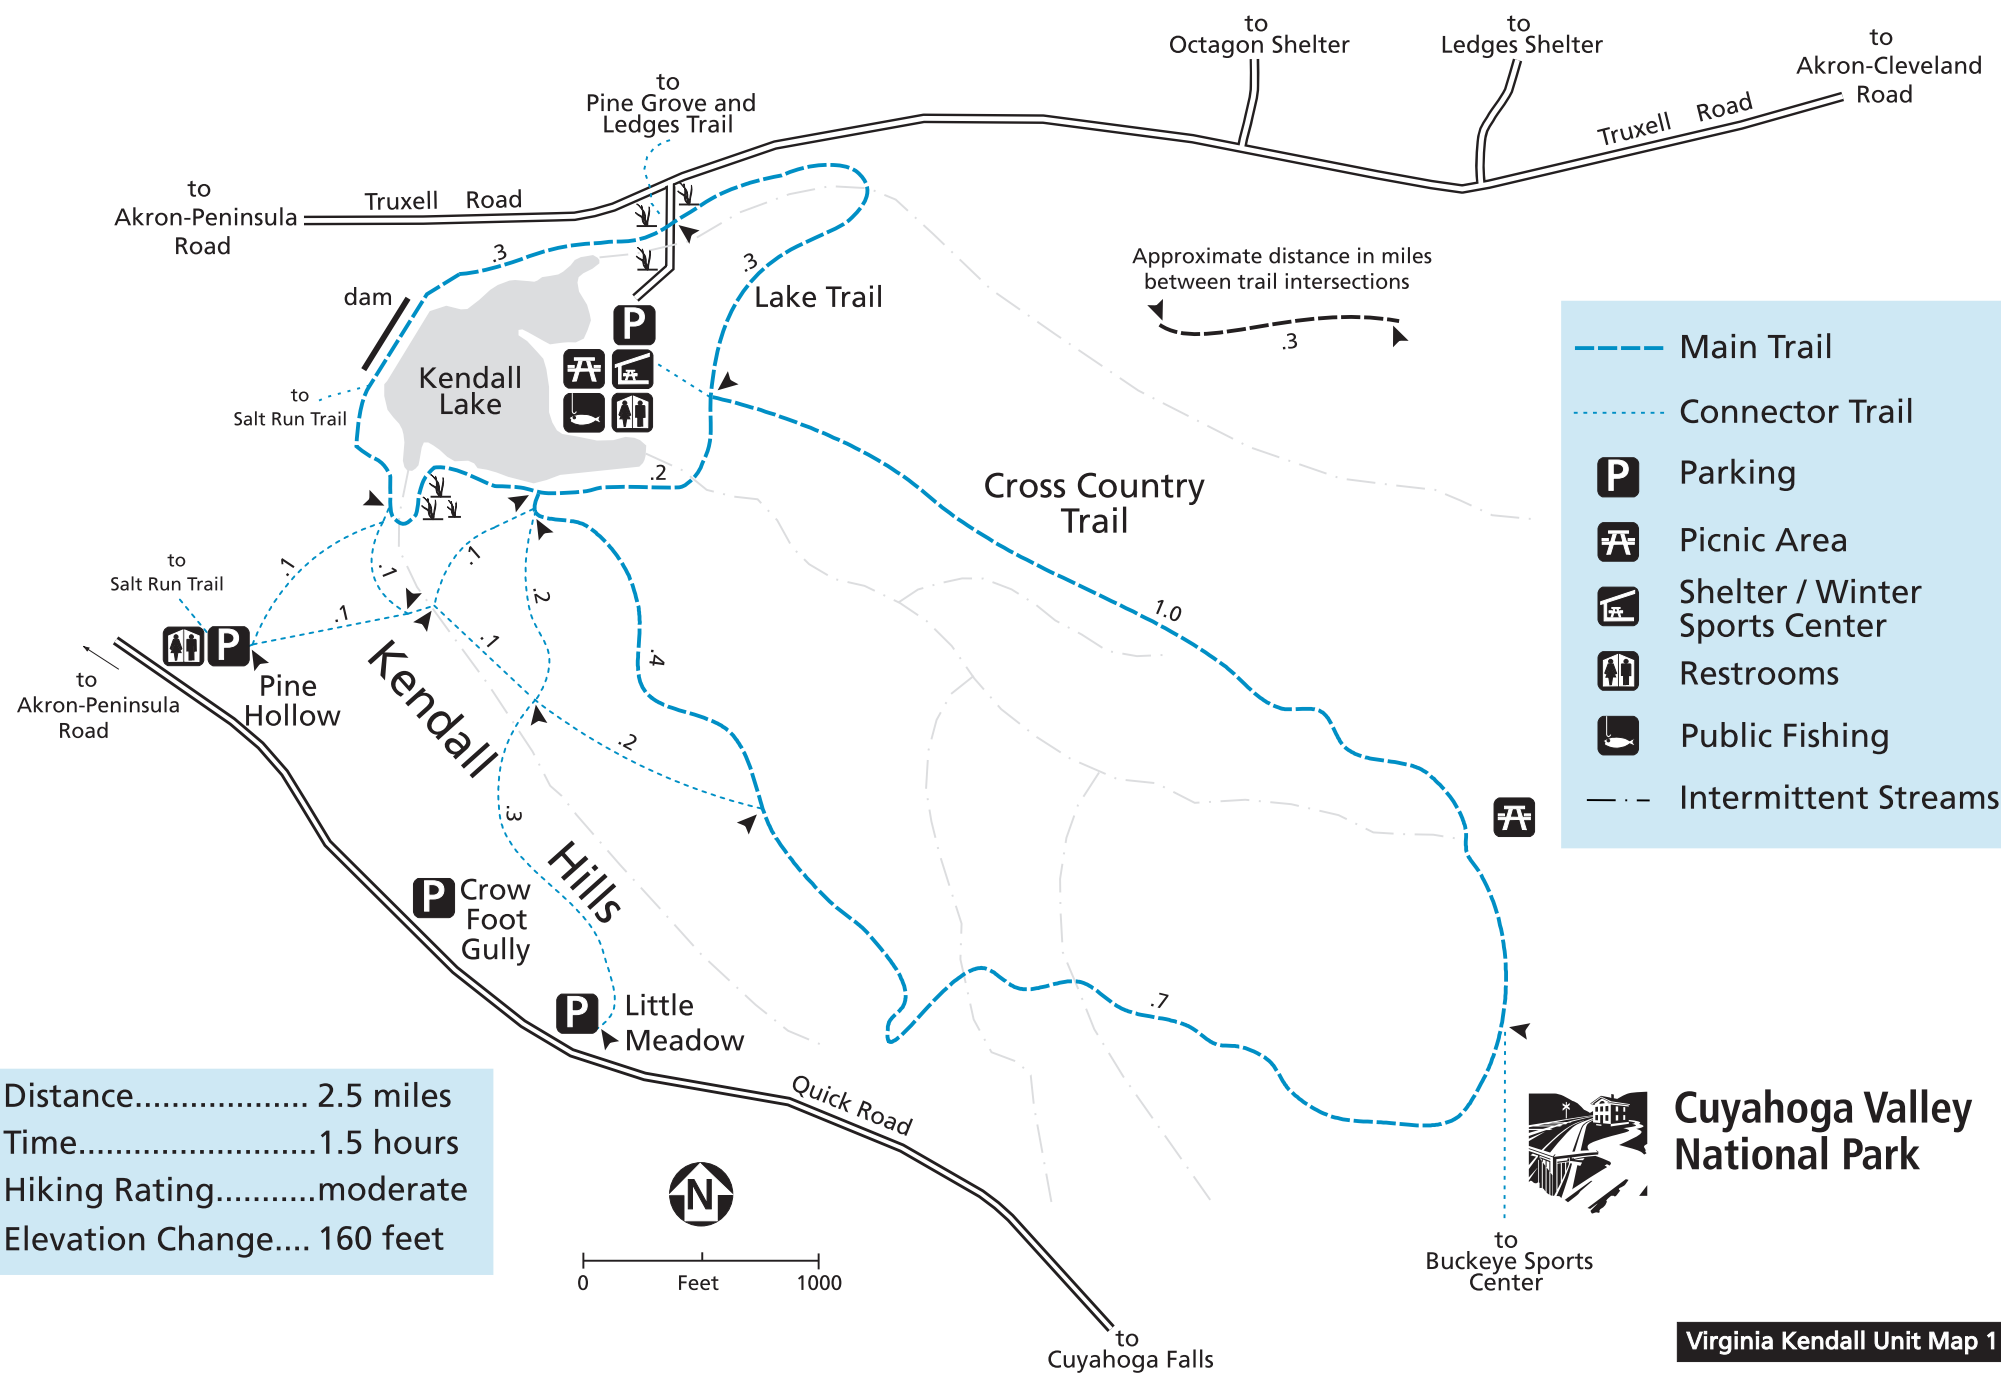

Cross Country Trail

Approximate distance in miles between trail intersections

- - - Main Trail
- · - · - Connector Trail
- P** Parking
- A** Picnic Area
- S** Shelter / Winter Sports Center
- R** Restrooms
- F** Public Fishing
- · - · - Intermittent Streams

Distance..... 2.5 miles
 Time..... 1.5 hours
 Hiking Rating..... moderate
 Elevation Change.... 160 feet

Cuyahoga Valley National Park