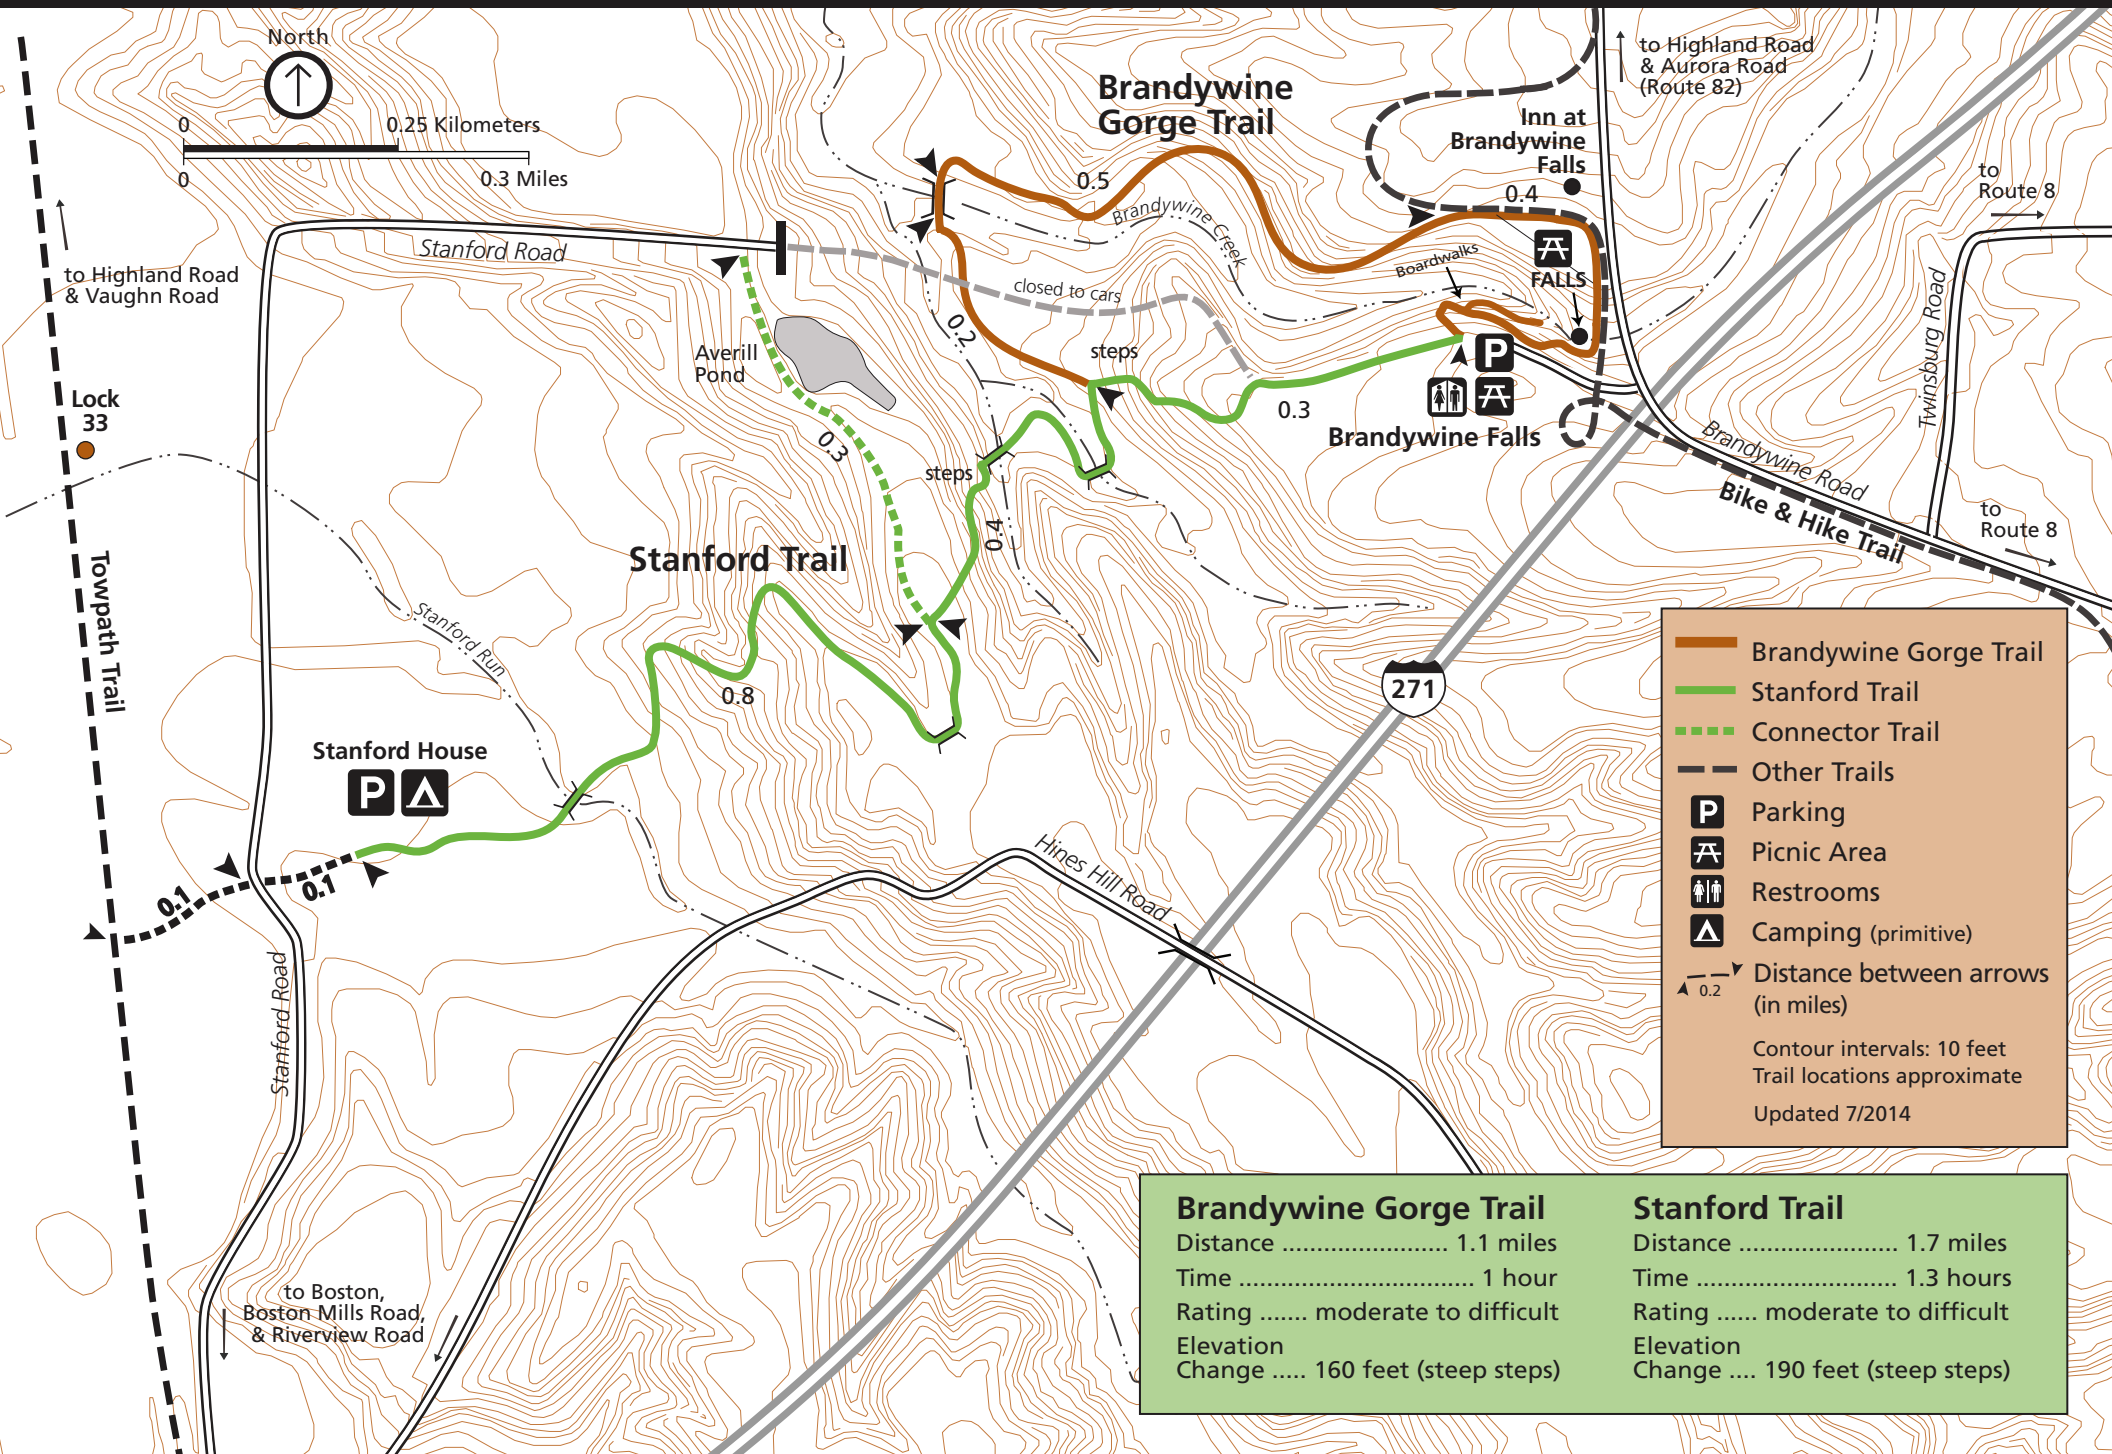

Brandywine Falls Area

	Brandywine Gorge Trail
	Stanford Trail
	Connector Trail
	Other Trails
	Parking
	Picnic Area
	Restrooms
	Camping (primitive)
	Distance between arrows (in miles)
Contour intervals: 10 feet	
Trail locations approximate	
Updated 7/2014	

Brandywine Gorge Trail	Stanford Trail
Distance 1.1 miles	Distance 1.7 miles
Time 1 hour	Time 1.3 hours
Rating moderate to difficult	Rating moderate to difficult
Elevation Change 160 feet (step steps)	Elevation Change 190 feet (step steps)