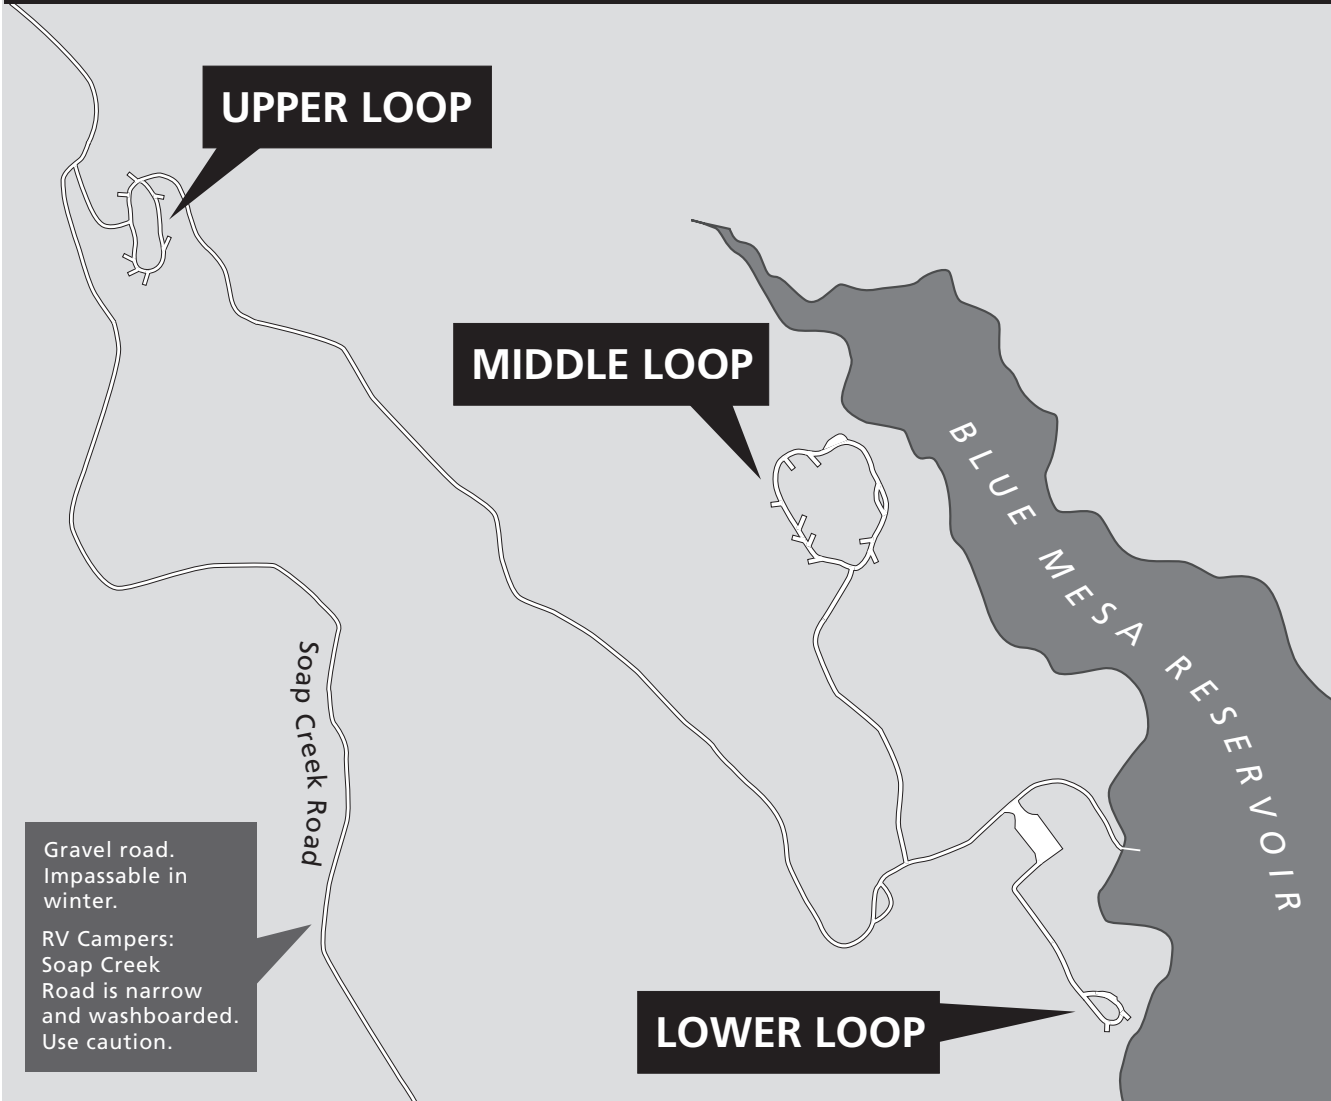

Ponderosa Campground

Curecanti National Recreation Area
National Park Service

U.S. Department of the Interior

- Small trailer site (trailer less than 25 feet)
- + Small trailer site with extra wide pull-in
- ▲ Medium trailer site (trailer between 26 to 35 feet)
- Large trailer site (trailer over 35 feet)

- ▲ Walk-in Tent Sites
- ♿ Restroom
- 🗑️ Drinking Water
- ❓ Campground Host
- 🐻 Bear-proof Lockers
- 🚙 OHV Loading Ramp
- 🐎 Horse Corral