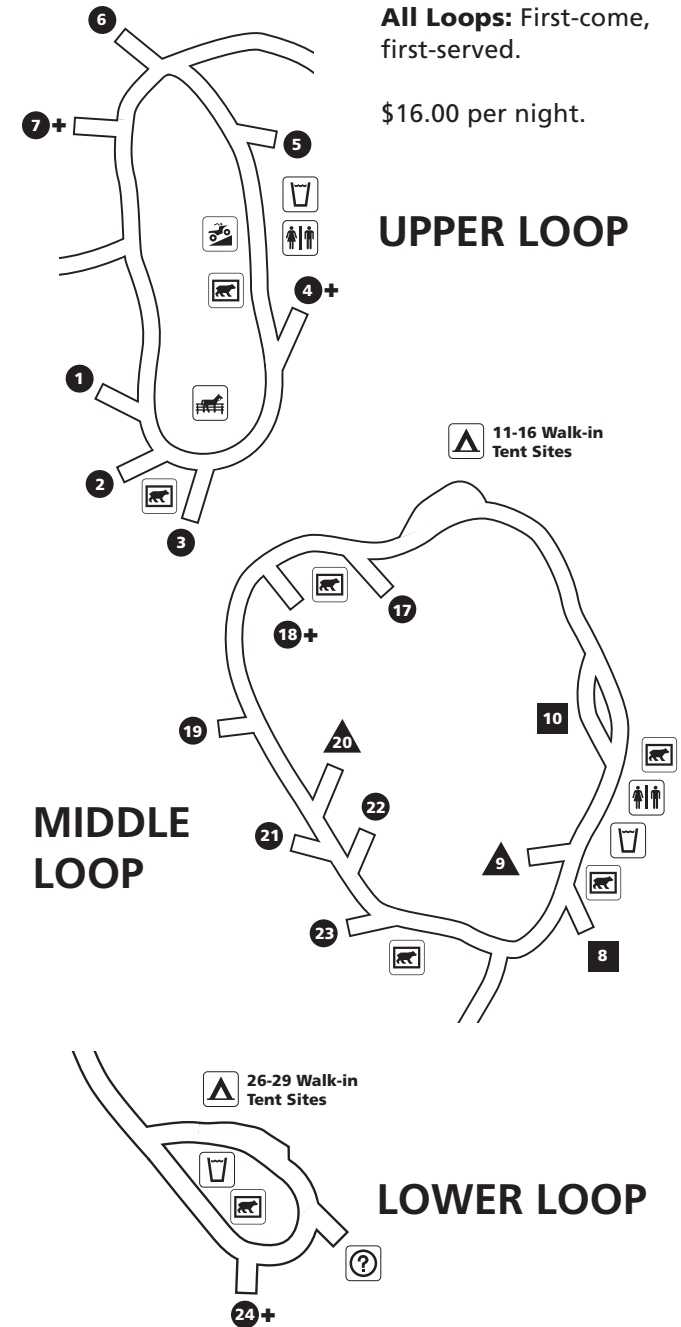

Ponderosa Campground

Curecanti National Recreation Area
National Park Service

U.S. Department of the Interior

- Small trailer site (trailer less than 25 feet)
- + Small trailer site with extra wide pull-in
- ▲ Medium trailer site (trailer between 26 to 35 feet)
- Large trailer site (trailer over 35 feet)

- ▲ Walk-in Tent Sites
- ♿ Restroom
- 🗑️ Drinking Water
- ❓ Campground Host
- 🐻 Bear-proof Lockers
- 🚙 OHV Loading Ramp
- 🐎 Horse Corral