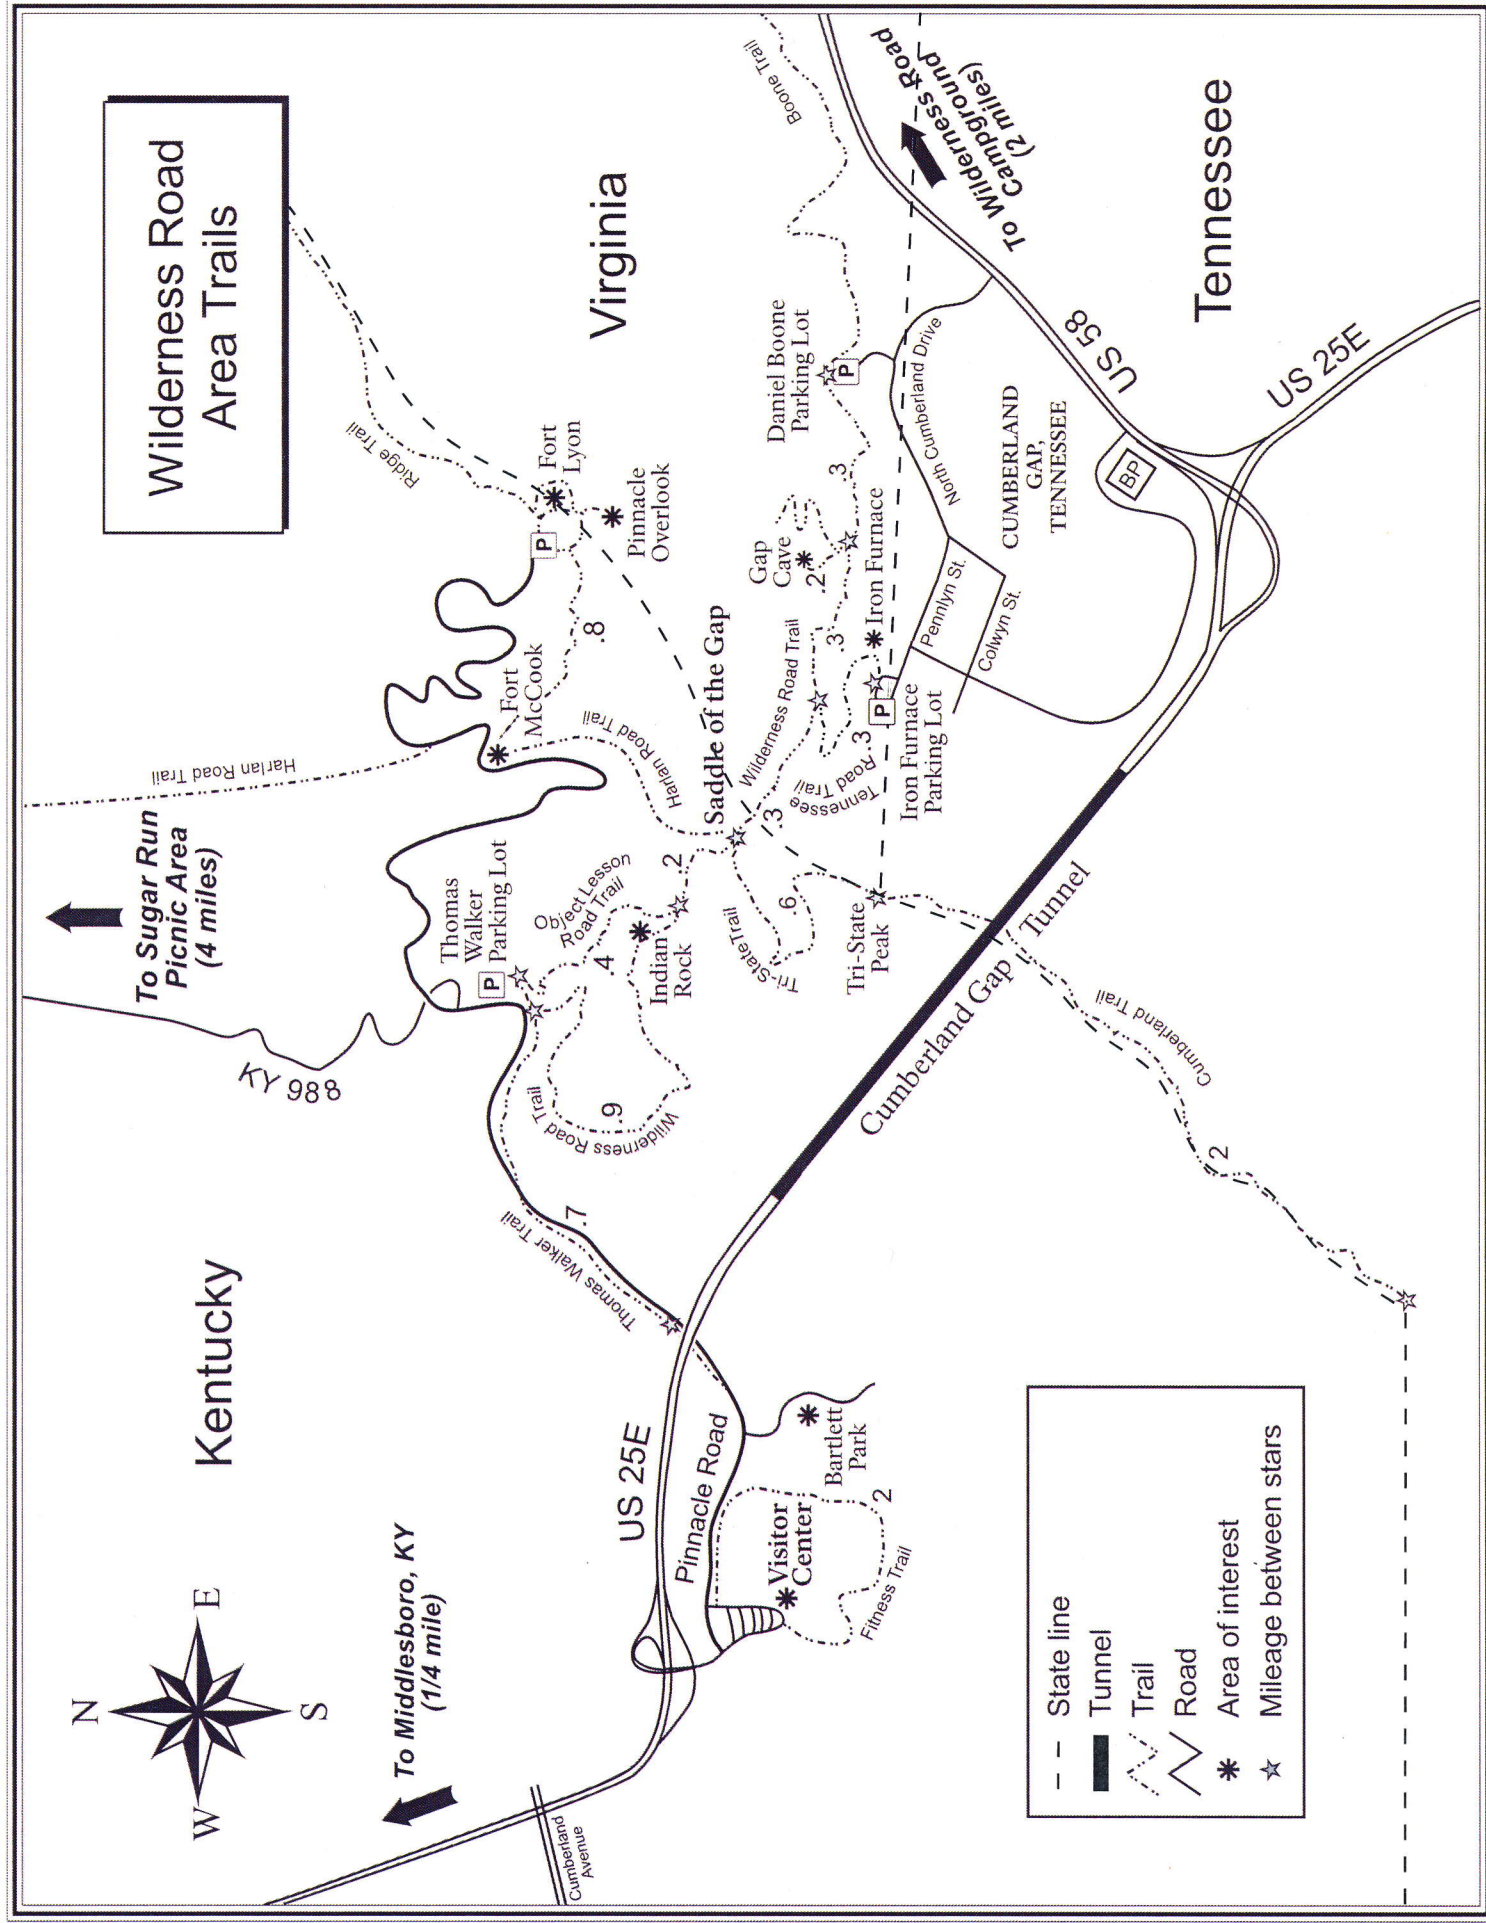

Wilderness Road Area Trails

To Middlesboro, KY
(1/4 mile)

To Sugar Run
Picnic Area
(4 miles)

Virginia

Kentucky

Tennessee

- - State line
- ▬ Tunnel
- Trail
- ~ Road
- * Area of interest
- ☆ Mileage between stars

US 25E

US 58

US 25E

KY 988

Pinnacle Road

Cumberland Gap Tunnel

CUMBERLAND GAP, TENNESSEE

To Wilderness Road
(2 miles)

Thomas Walker Parking Lot

Daniel Boone Parking Lot

Iron Furnace Parking Lot

Gap Cave

Tri-State Peak

Wilderness Road Trail

Tennessee Road Trail

Tri-State Trail

Wilderness Road Trail

Thomas Walker Trail

Harlan Road Trail

Object Lesson Road Trail

Indian Rock

Fort McCook

Fort Lyon

Pinnacle Overlook