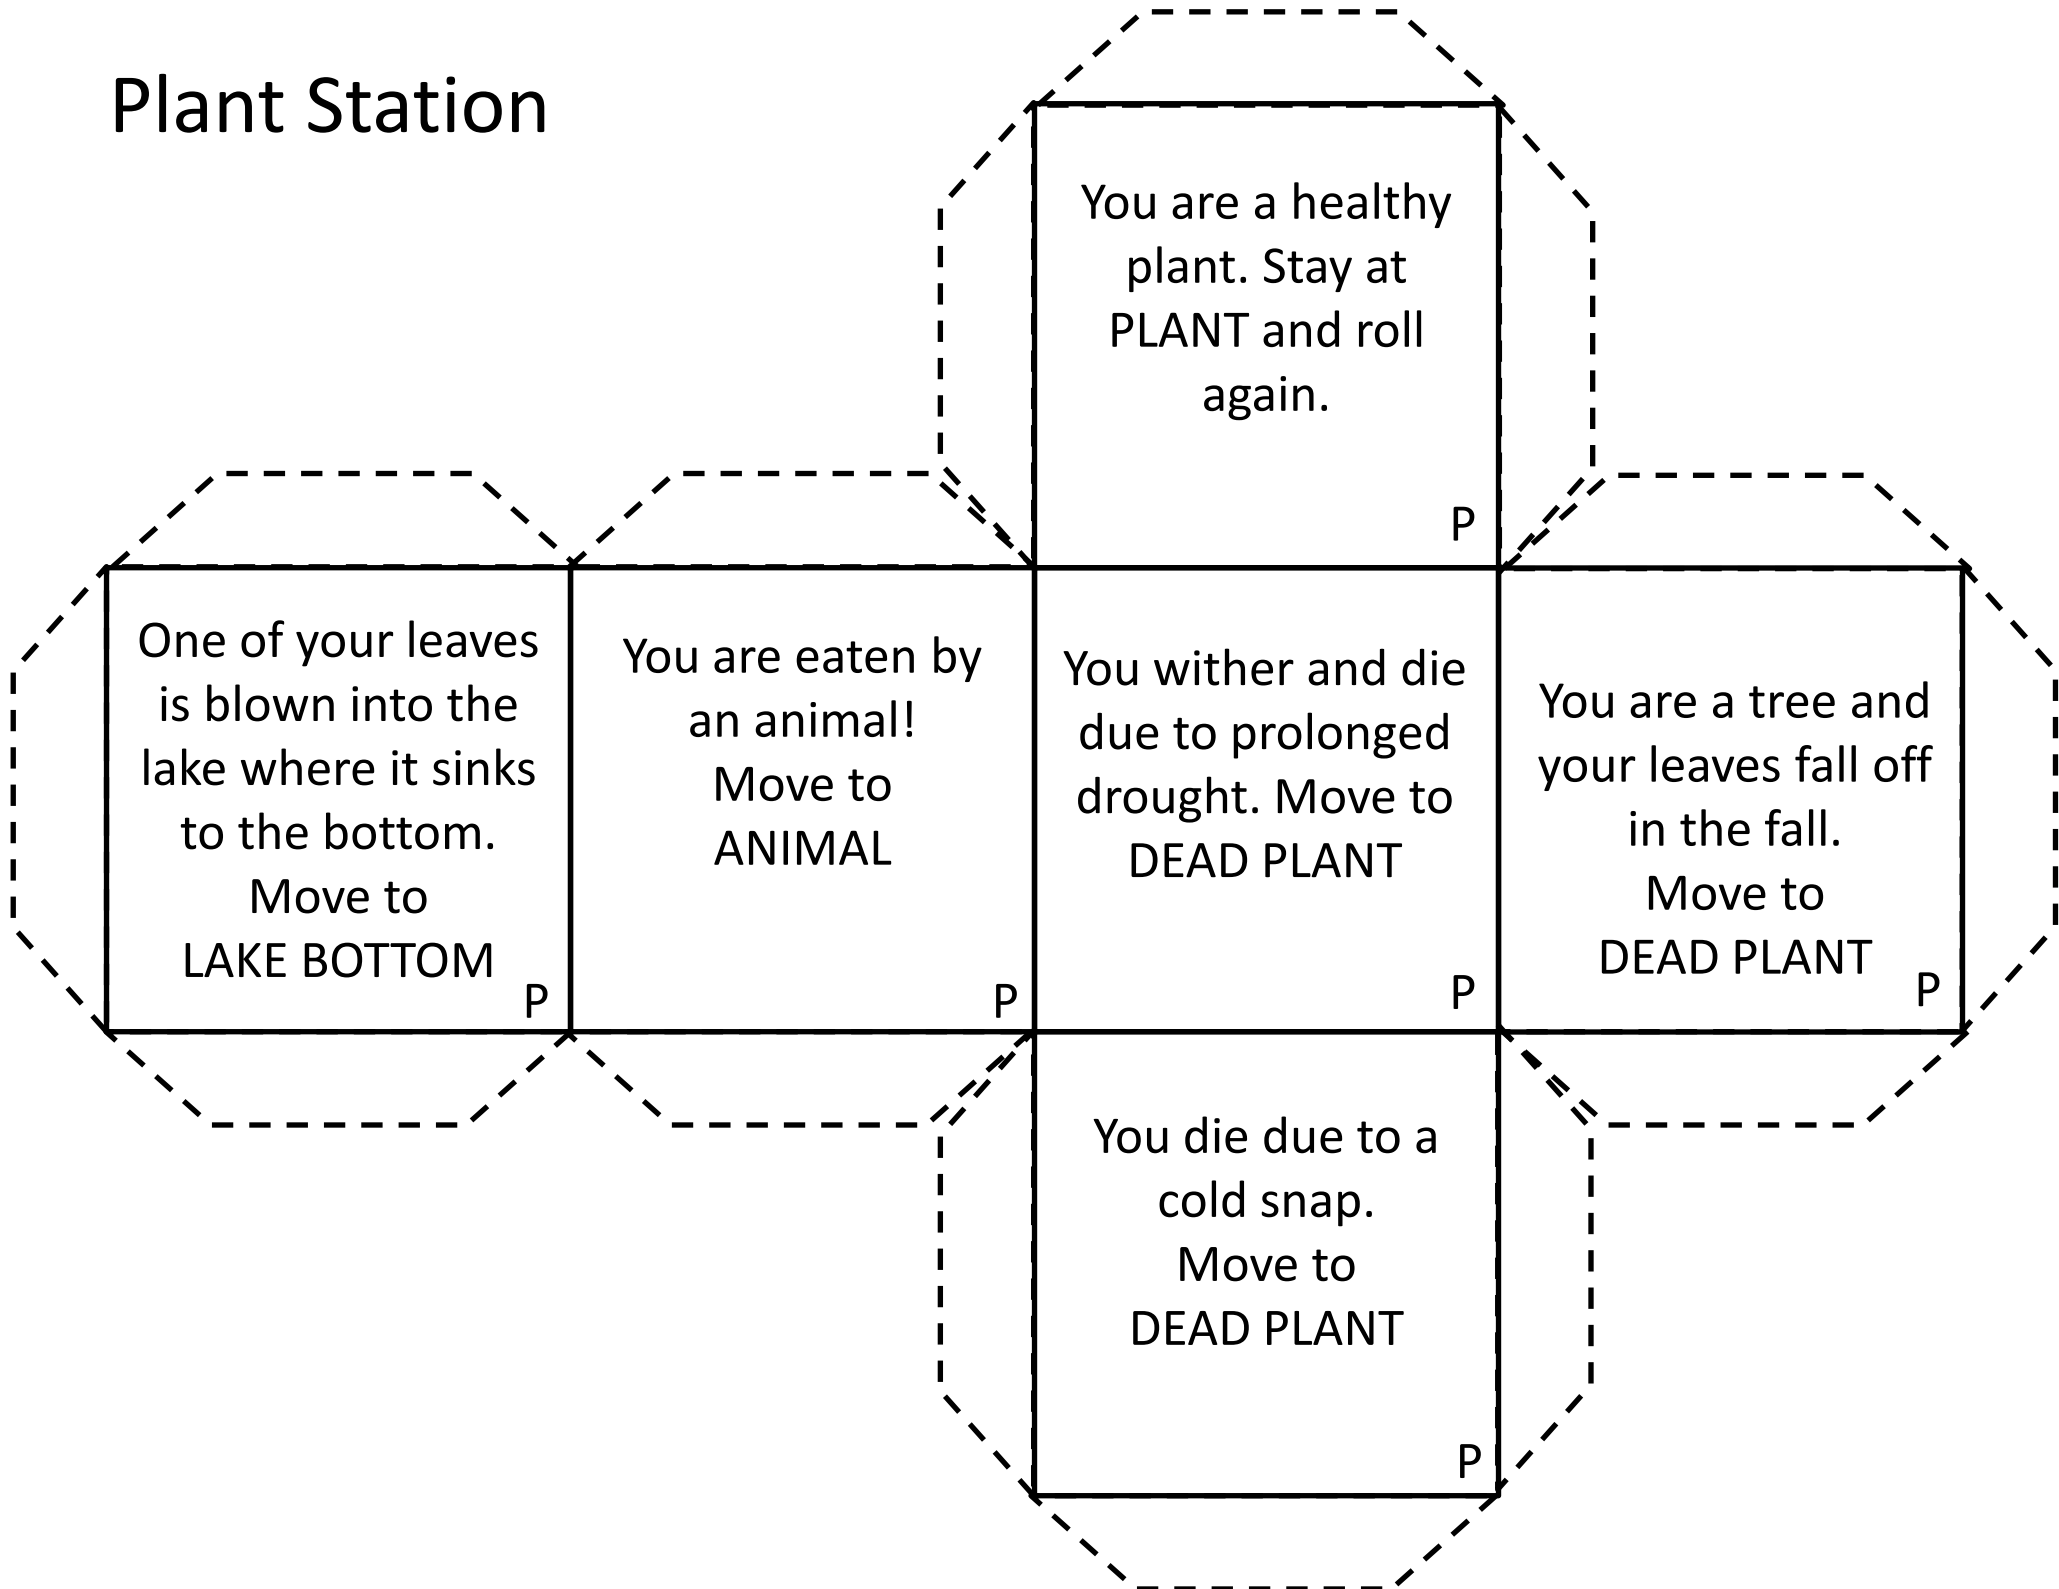

Animal Station

Plant Station

Dead Animal Station

Dead Plant Station

Detritus Station

Lake Bottom Station

Buried in Sediment Station

You are consumed by worms. Move to DETRITUS

S

You remain trapped in sediment and become a fossil!!
Move to FOSSIL

S

You remain trapped in sediment and become a fossil!!
Move to FOSSIL

S

Your remains are decomposed by bacteria.
Move to DETRITUS

S

You remain trapped in sediment and become a fossil!!
Move to FOSSIL

S

You remain trapped in sediment and become a fossil!!
Move to FOSSIL

S

Fossil Station

You weather out of the formation and are lost to the fossil record.

F

You weather out of the formation and are lost to the fossil record.

F

You remain buried deep in the formation, never to be found.

F

You are discovered by a paleontologist who studies your remains.

F

You are discovered by a careless paleontologist who destroys your remains.