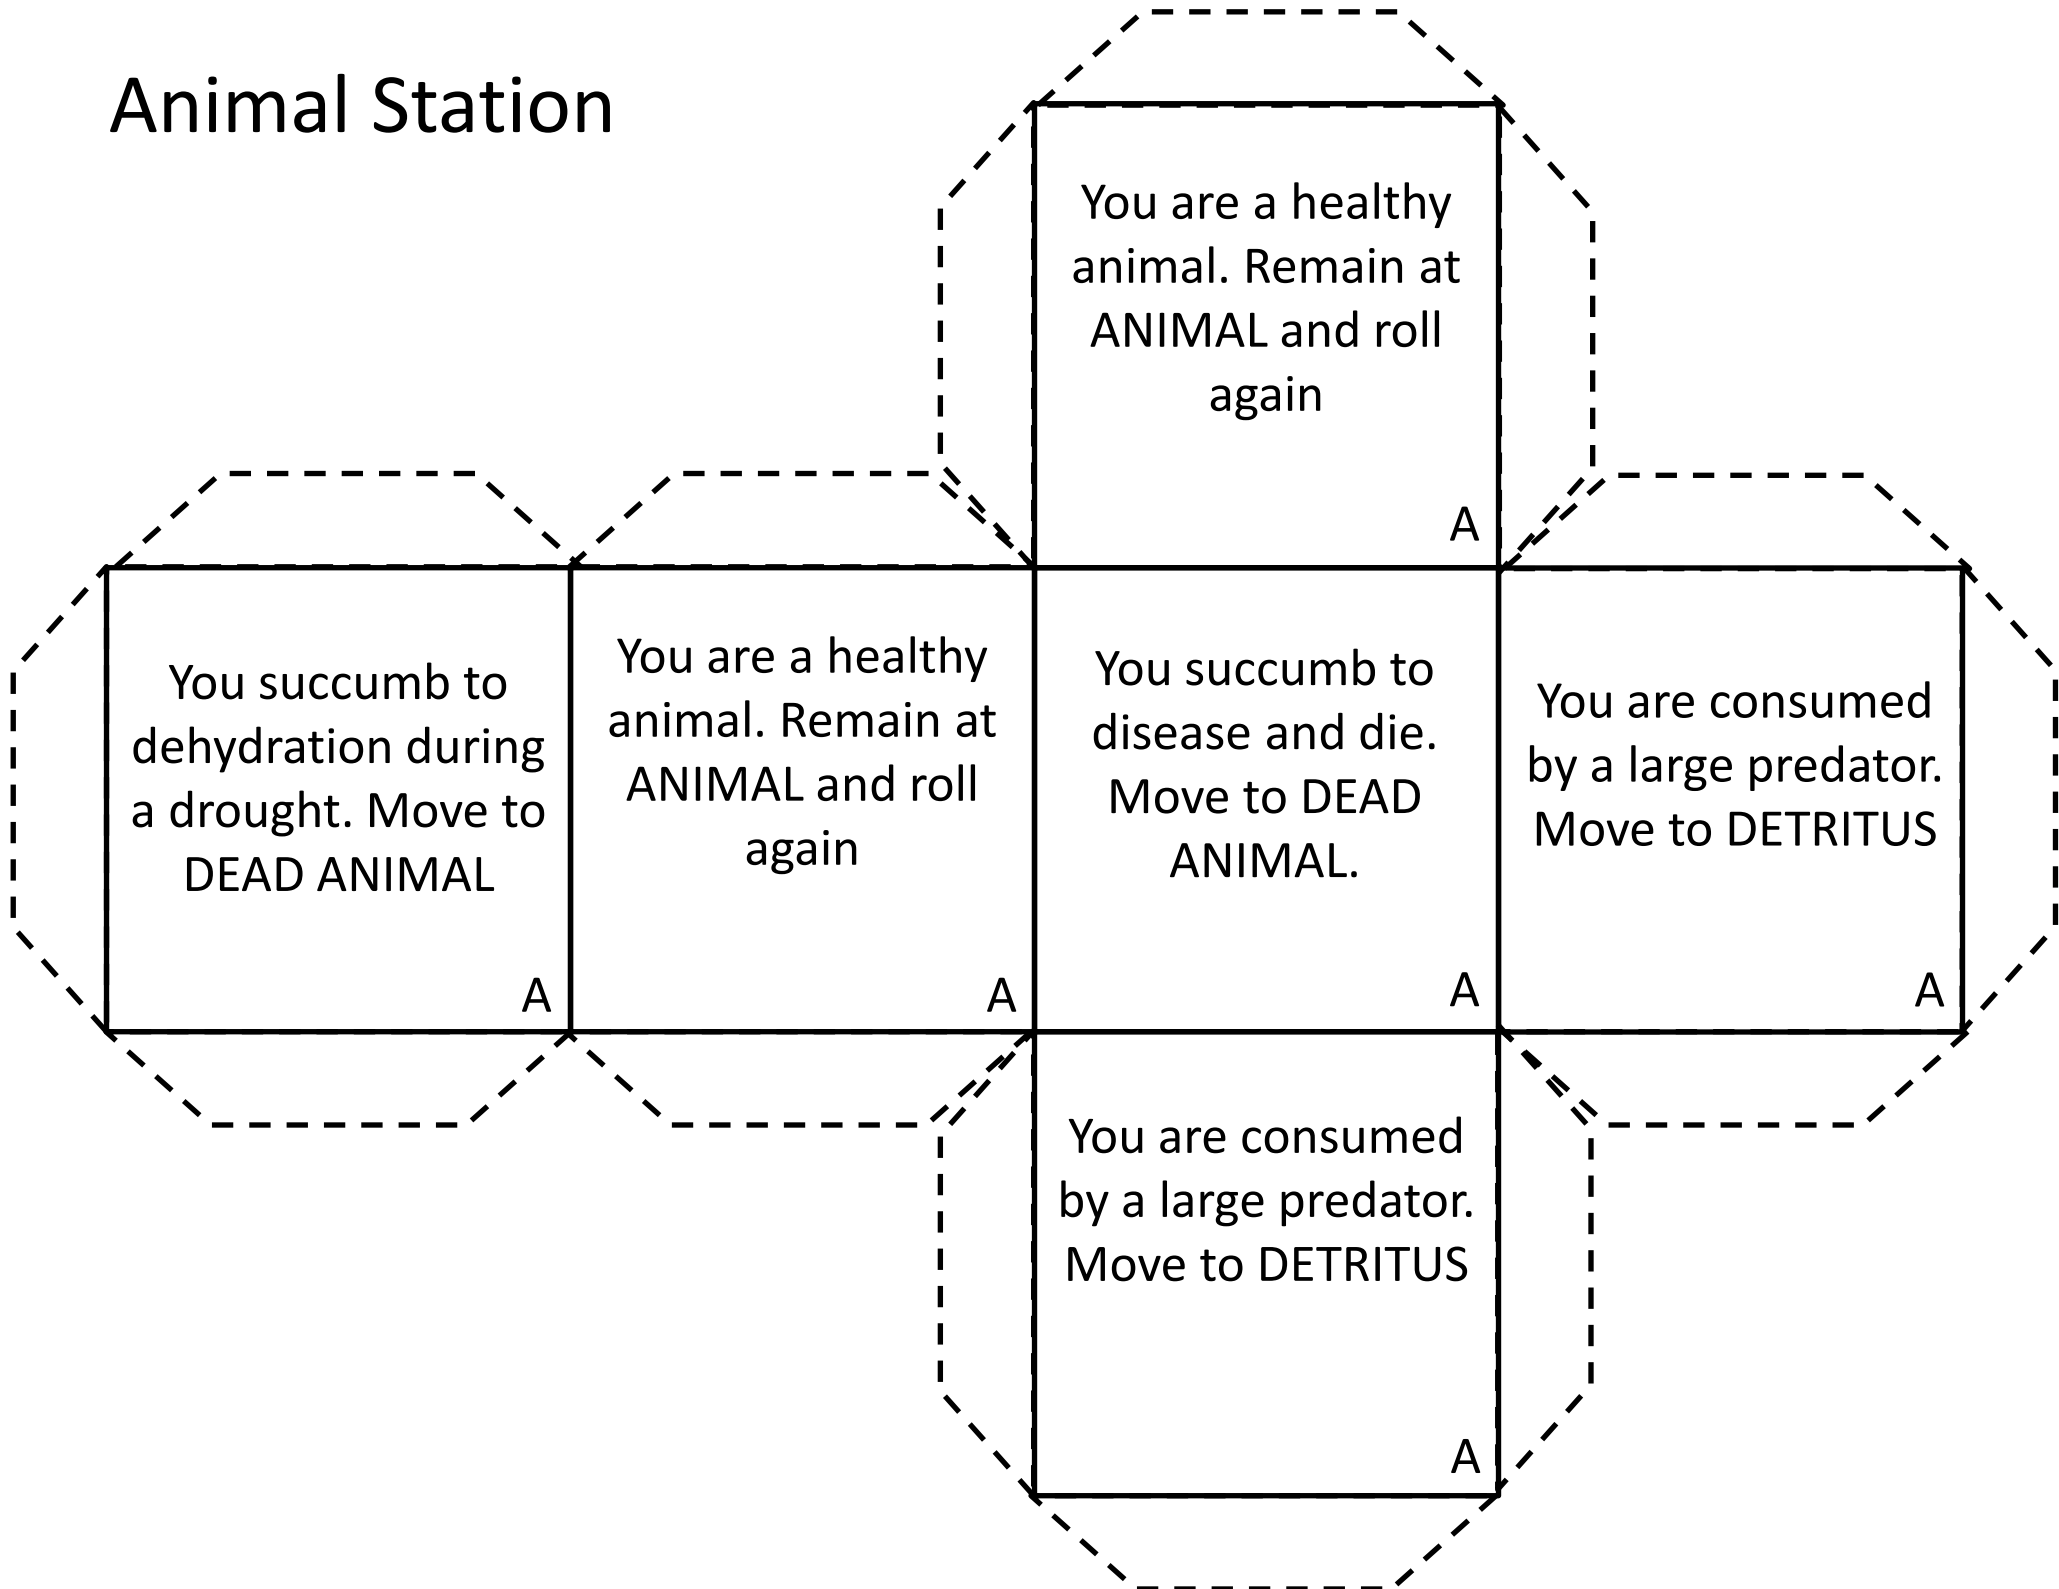

Animal Station

Plant Station

Dead Animal Station

Dead Plant Station

Detritus Station

Lake Bottom Station

Buried in Sediment Station

You are consumed by worms. Move to DETRITUS

S

You remain trapped in sediment and become a fossil!!
Move to FOSSIL

S

You remain trapped in sediment and become a fossil!!
Move to FOSSIL

S

Your remains are decomposed by bacteria.
Move to DETRITUS

S

You remain trapped in sediment and become a fossil!!
Move to FOSSIL

S

You remain trapped in sediment and become a fossil!!
Move to FOSSIL

S

Fossil Station

You weather out of the formation and are lost to the fossil record.

F

You weather out of the formation and are lost to the fossil record.

F

You remain buried deep in the formation, never to be found.

F

You are discovered by a paleontologist who studies your remains.

F

You are discovered by a careless paleontologist who destroys your remains.