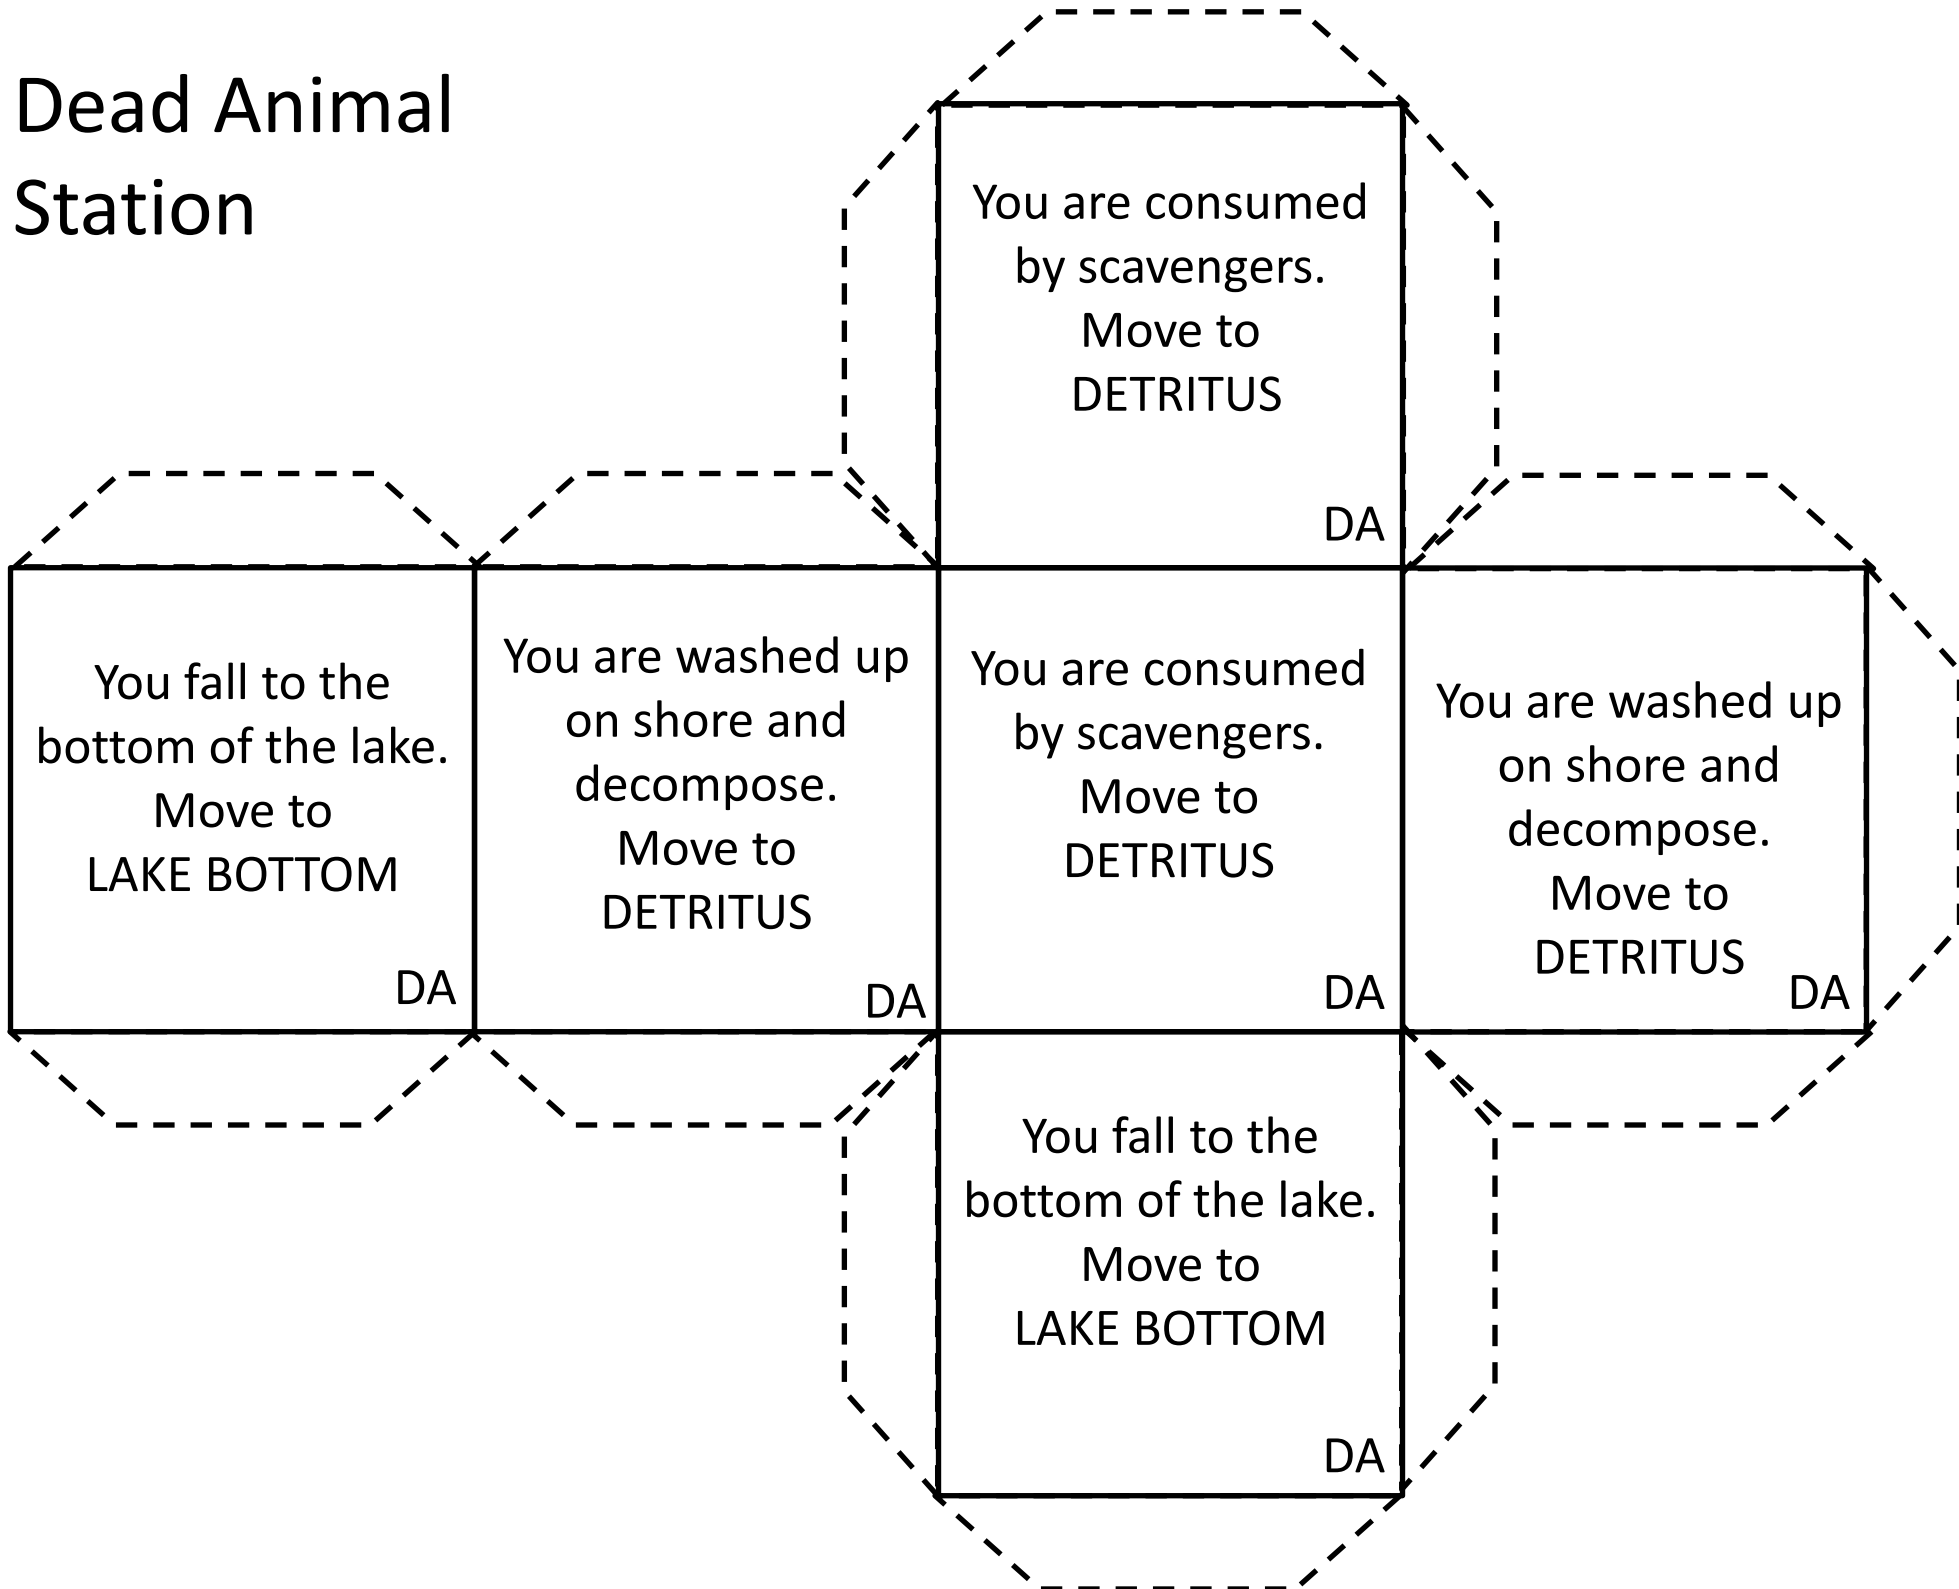

Animal Station

Plant Station

Dead Animal Station

Dead Plant Station

Detritus Station

Lake Bottom Station

Buried in Sediment Station

You are consumed by worms. Move to DETRITUS

S

You remain trapped in sediment and become a fossil!!
Move to FOSSIL

S

You remain trapped in sediment and become a fossil!!
Move to FOSSIL

S

Your remains are decomposed by bacteria.
Move to DETRITUS

S

You remain trapped in sediment and become a fossil!!
Move to FOSSIL

S

You remain trapped in sediment and become a fossil!!
Move to FOSSIL

S

Fossil Station

You weather out of the formation and are lost to the fossil record.

F

You weather out of the formation and are lost to the fossil record.

F

You remain buried deep in the formation, never to be found.

F

You are discovered by a paleontologist who studies your remains.

F

You are discovered by a careless paleontologist who destroys your remains.