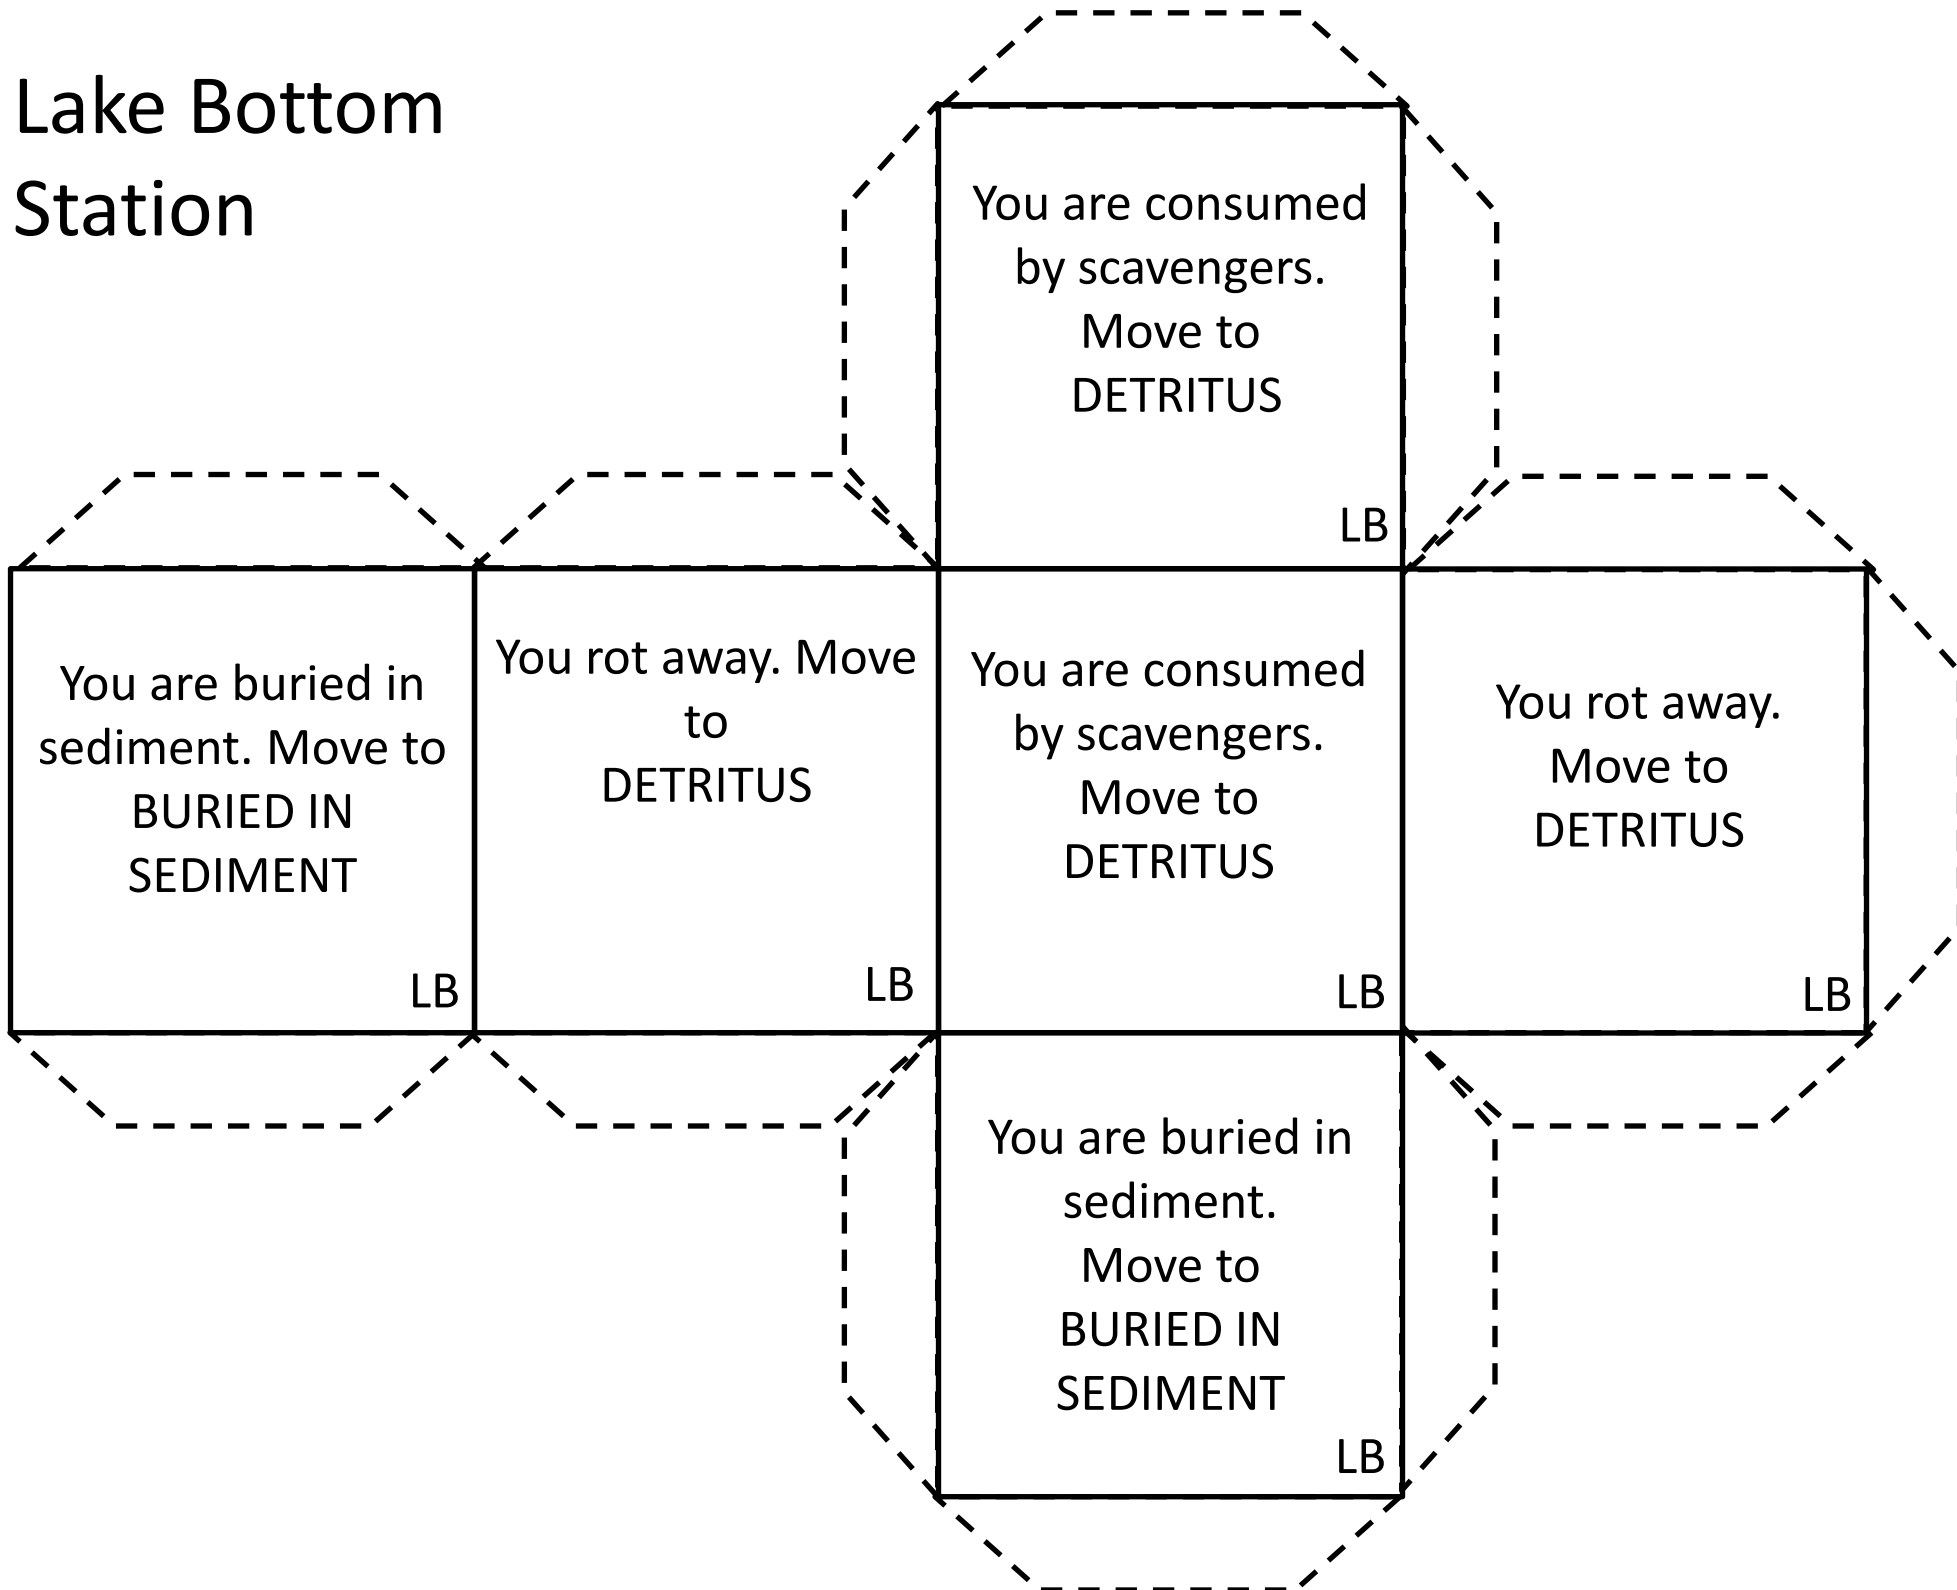

Animal Station

Plant Station

Dead Animal Station

Dead Plant Station

Detritus Station

Lake Bottom Station

Buried in Sediment Station

You are consumed by worms. Move to DETRITUS

S

You remain trapped in sediment and become a fossil!!
Move to FOSSIL

S

You remain trapped in sediment and become a fossil!!
Move to FOSSIL

S

Your remains are decomposed by bacteria.
Move to DETRITUS

S

You remain trapped in sediment and become a fossil!!
Move to FOSSIL

S

You remain trapped in sediment and become a fossil!!
Move to FOSSIL

S

Fossil Station

You weather out of the formation and are lost to the fossil record.

F

You weather out of the formation and are lost to the fossil record.

F

You remain buried deep in the formation, never to be found.

F

You are discovered by a paleontologist who studies your remains.

F

You are discovered by a careless paleontologist who destroys your remains.