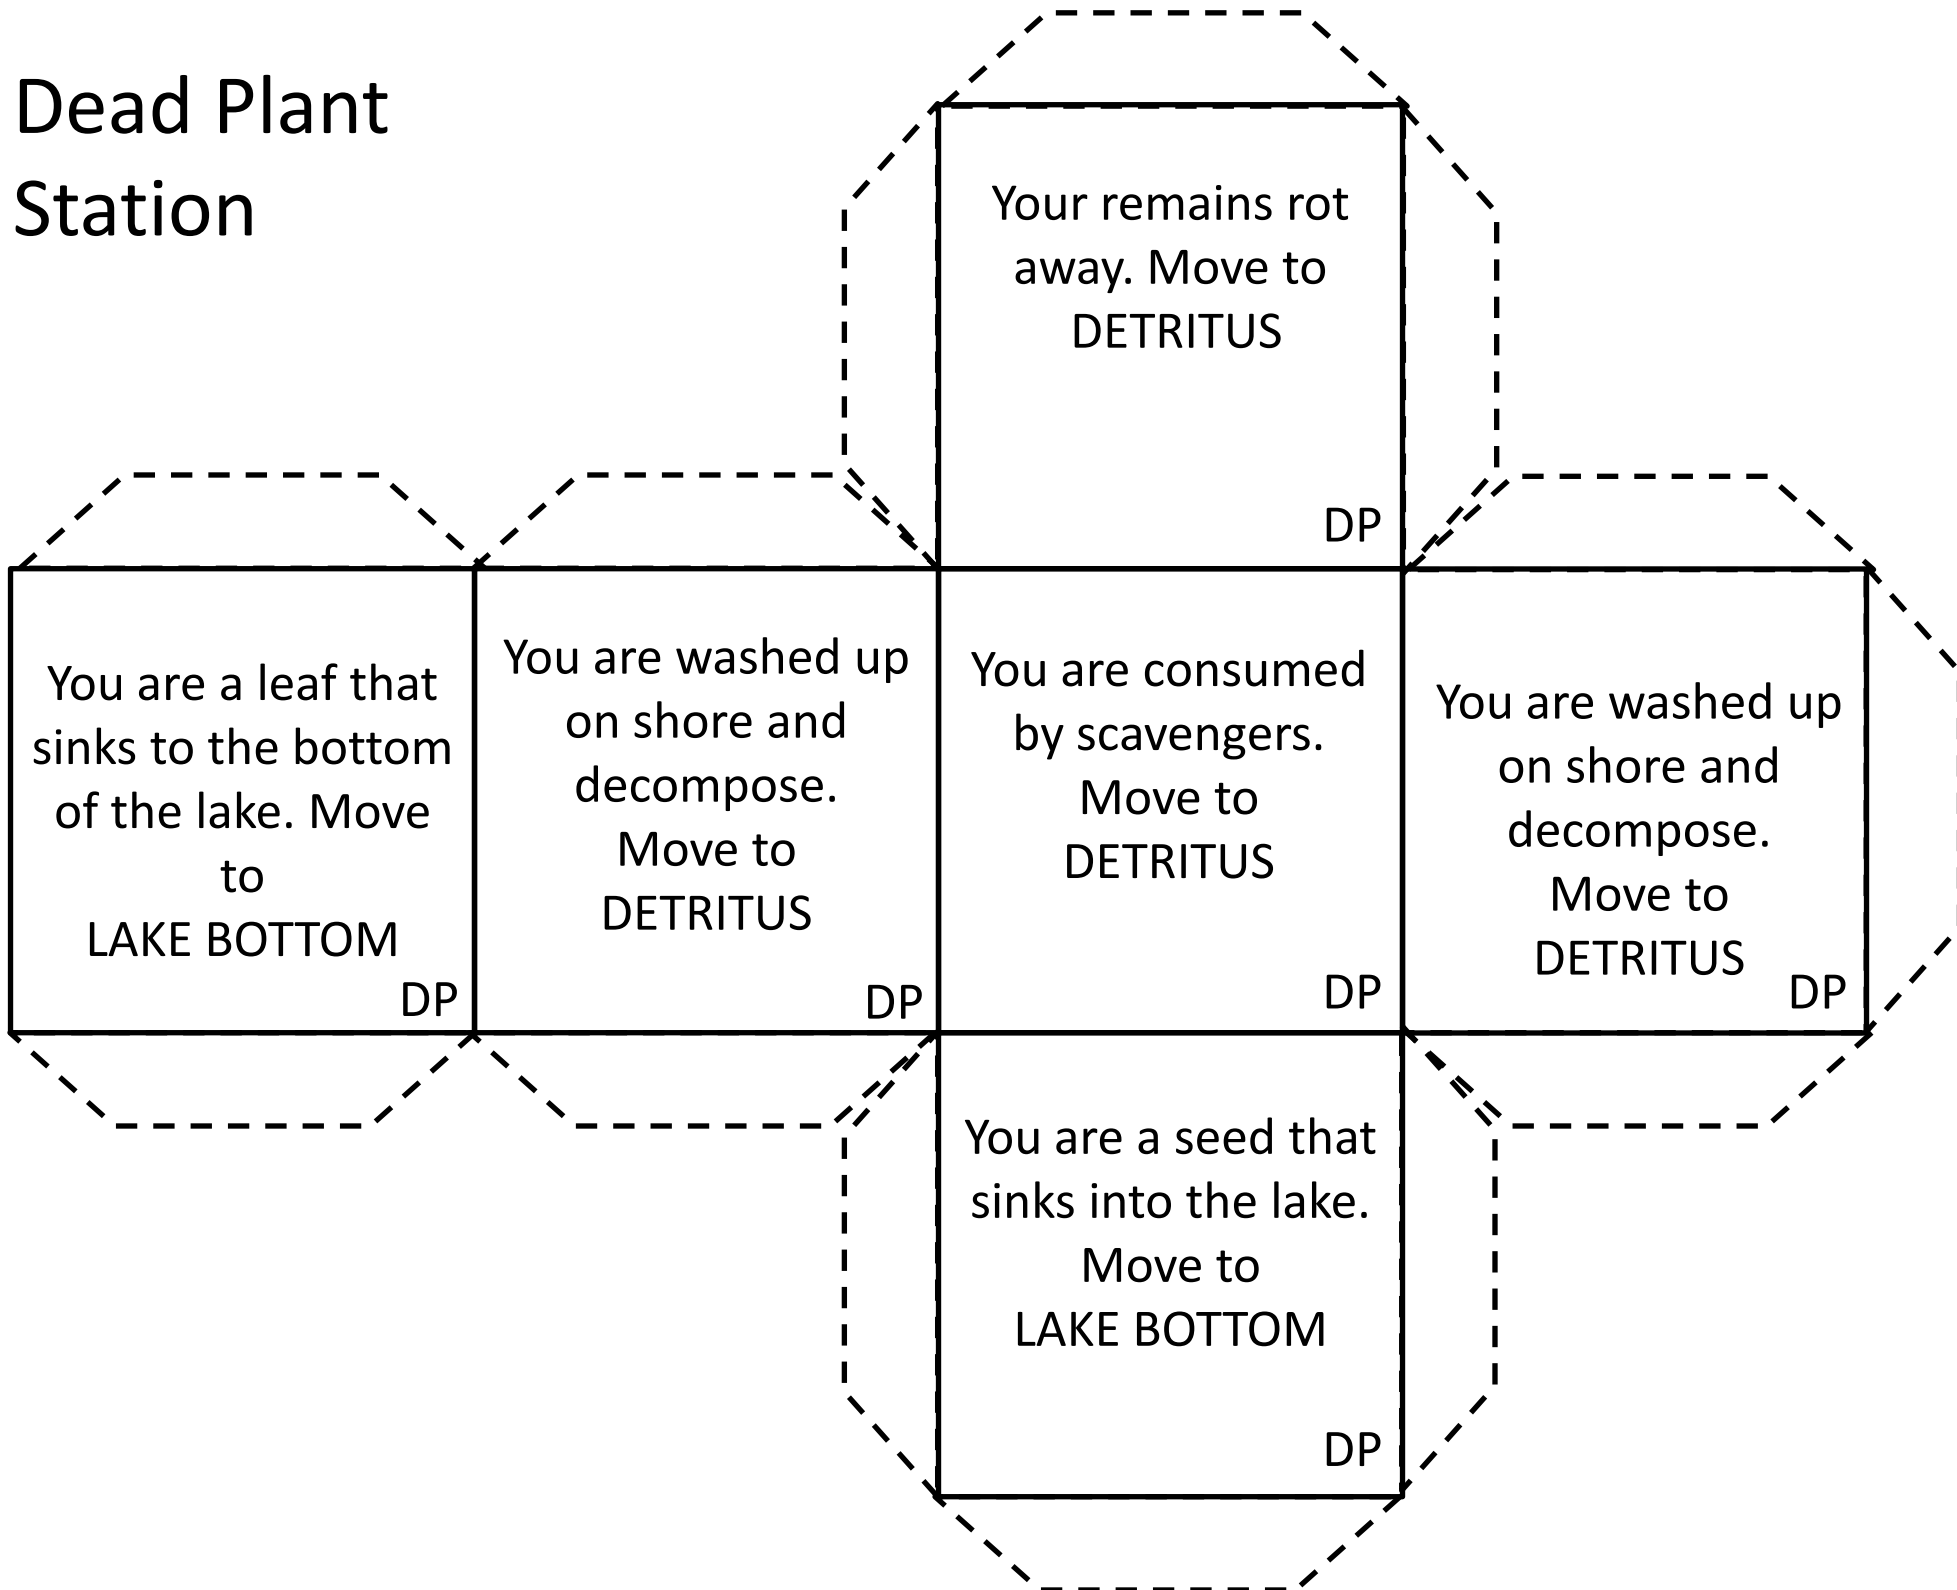

Animal Station

Plant Station

Dead Animal Station

Dead Plant Station

Detritus Station

Lake Bottom Station

Buried in Sediment Station

You are consumed by worms. Move to DETRITUS

S

You remain trapped in sediment and become a fossil!!
Move to FOSSIL

S

You remain trapped in sediment and become a fossil!!
Move to FOSSIL

S

Your remains are decomposed by bacteria.
Move to DETRITUS

S

You remain trapped in sediment and become a fossil!!
Move to FOSSIL

S

You remain trapped in sediment and become a fossil!!
Move to FOSSIL

S

Fossil Station

You weather out of the formation and are lost to the fossil record.

F

You weather out of the formation and are lost to the fossil record.

F

You remain buried deep in the formation, never to be found.

F

You are discovered by a paleontologist who studies your remains.

F

You are discovered by a careless paleontologist who destroys your remains.