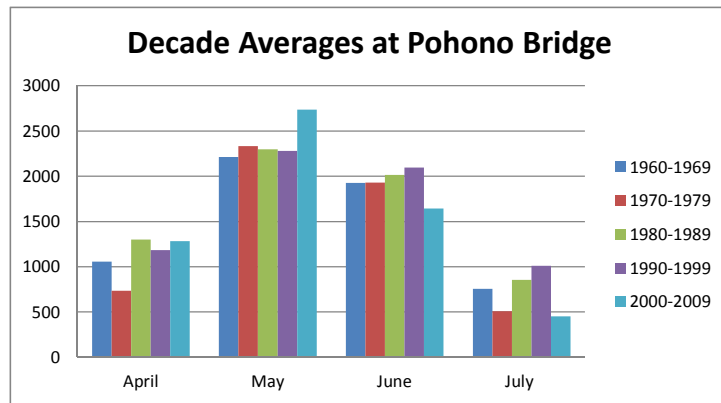

2009-2010 Data

	2009	2010
Jan	309	158
Feb	328	219
March	715	460
April	1573	970
May	3074	2022
June	1228	3460
July	400	965
August	72	121
Sept	27	36
Oct	226	335
Nov	62	323
Dec	80	625

Decade averages of stream from for April-July at Pohono Bridge in

	1960-1969	1970-1979	1980-1989	1990-1999	2000-2009
April	1058.1	734.1	1299.2	1183	1283.1
May	2212.7	2332.3	2298.5	2281.6	2736.2
June	1926.3	1928.2	2015.3	2096.1	1644.6
July	756.7	508.2	854.4	1010.4	453.4