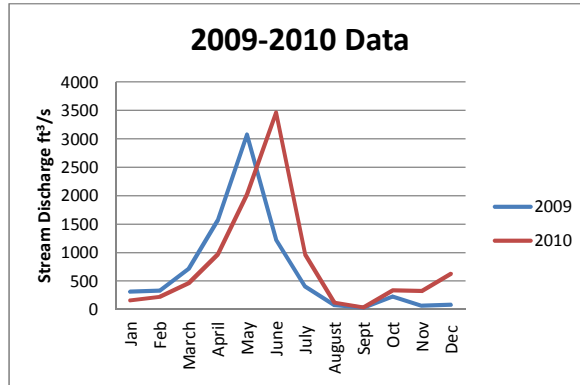

2009-2010 Data

	2009	2010
Jan	309	158
Feb	328	219
March	715	460
April	1573	970
May	3074	2022
June	1228	3460
July	400	965
August	72	121
Sept	27	36
Oct	226	335
Nov	62	323
Dec	80	625

Decade averages of stream from for April-July at Pohono Bridge in

	1960-1969	1970-1979	1980-1989	1990-1999	2000-2009
April	1058.1	734.1	1299.2	1183	1283.1
May	2212.7	2332.3	2298.5	2281.6	2736.2
June	1926.3	1928.2	2015.3	2096.1	1644.6
July	756.7	508.2	854.4	1010.4	453.4