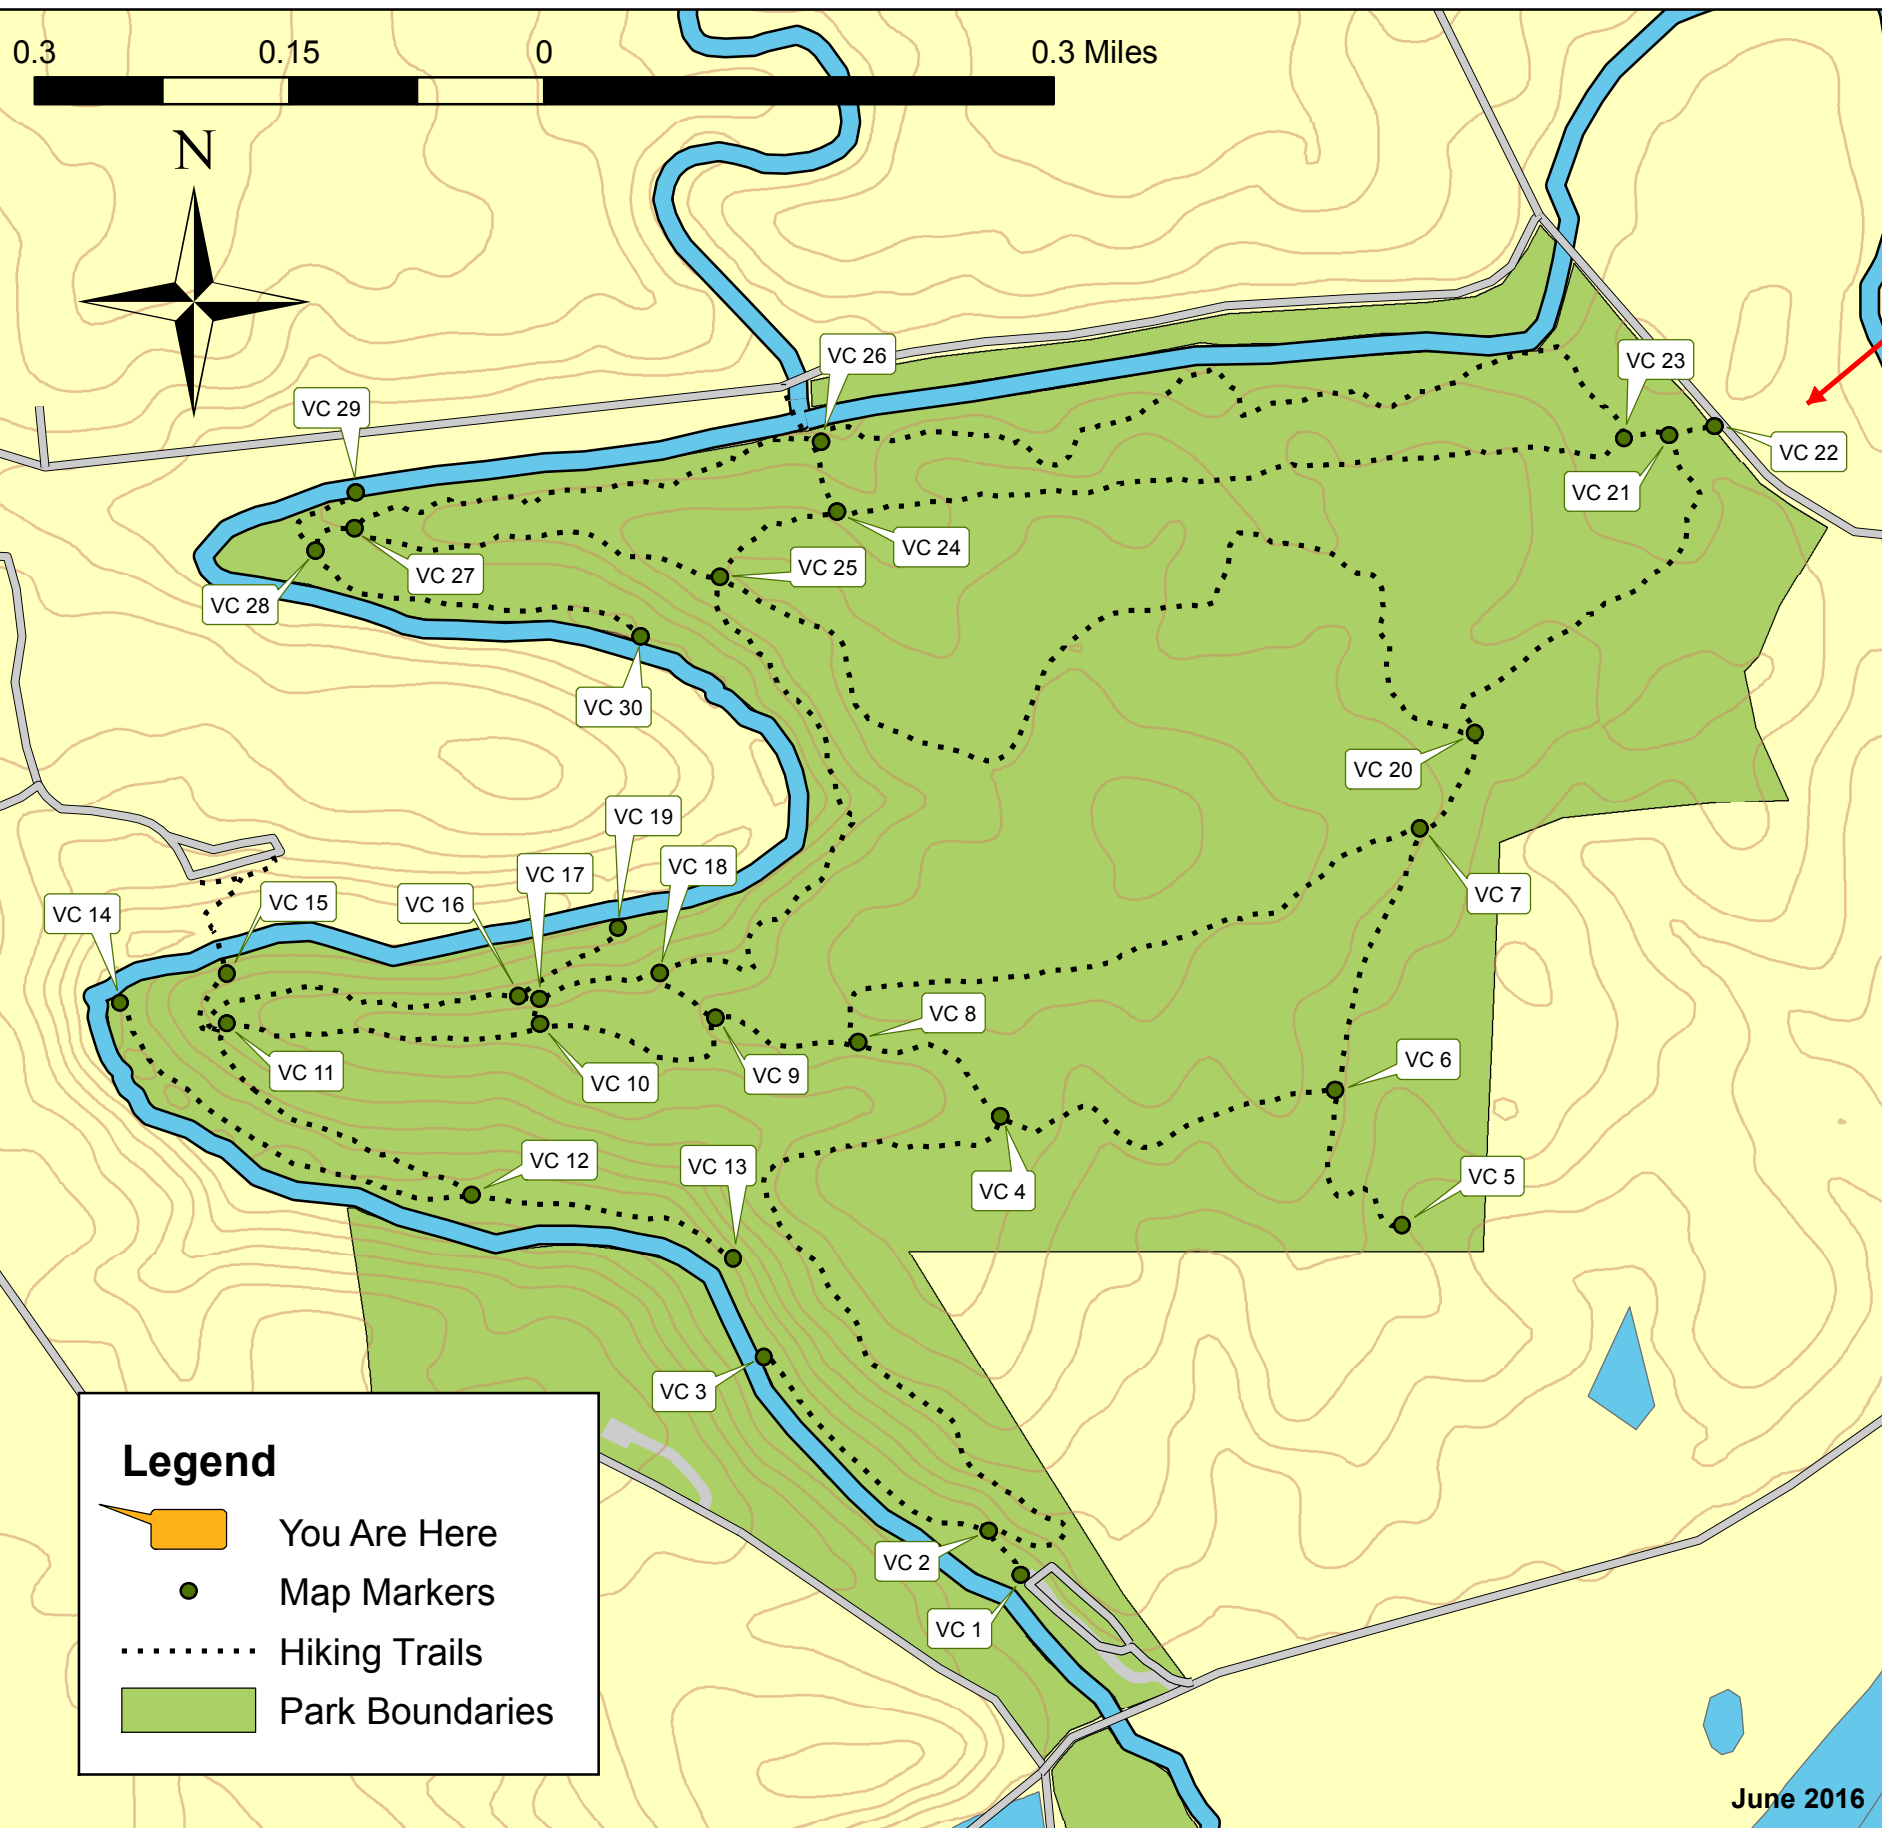

Vickery Creek

Legend

- You Are Here
- Map Markers
- Hiking Trails
- Park Boundaries

Park Rules

- Biking on trails is not permitted in this unit.
- Pets must be on a leash.
- It is your responsibility to clean up after your pet.
- Please pack out all trash.

Unit Address

400 Riverside Road
Roswell, GA 30075

View Map Online

Visit <http://go.usa.gov/DNaR>
or scan the code to view map.

In Case of Emergency Call 911
For Non-Emergencies Call 404-730-7911
Note the Number on the nearest Trail Marker