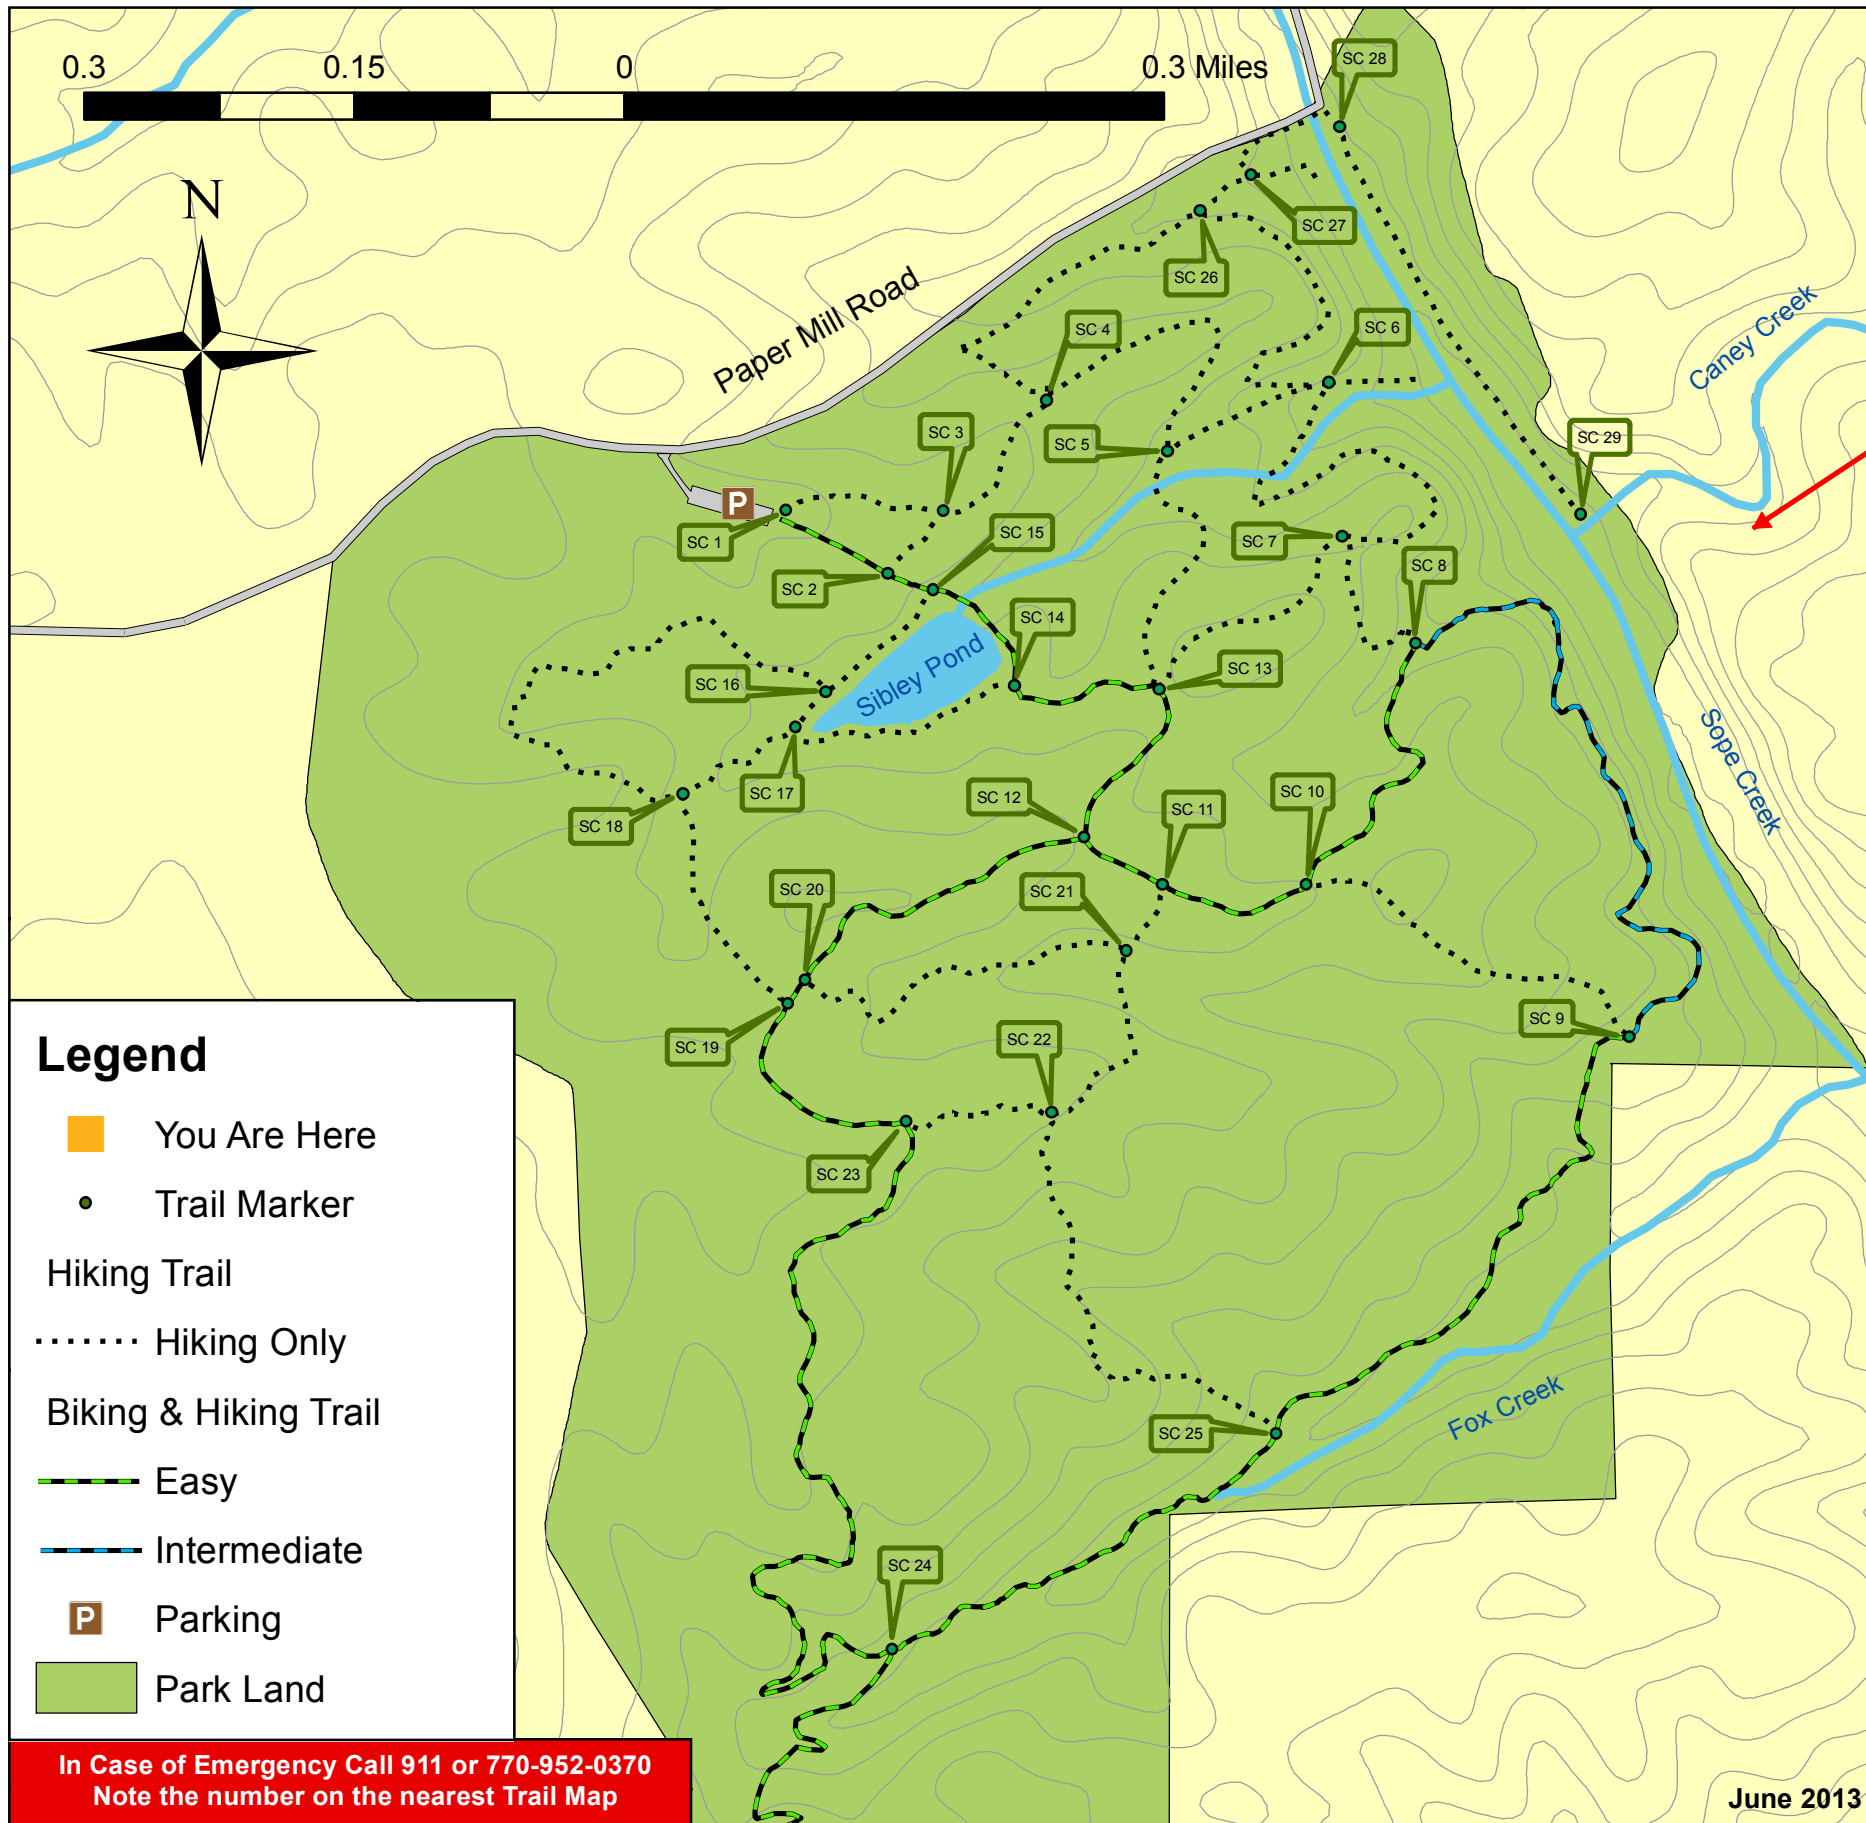

Sope Creek

Legend

- You Are Here
- Trail Marker
- Hiking Trail
- Hiking Only
- Biking & Hiking Trail
- Easy
- Intermediate
- P Parking
- Park Land

Rules of the Trail

- Protect the trails — don't ride after rain.
- Bicyclists must follow one-way signs.
- 10 MPH speed limit for bicycles.
- Bicyclists yield to pedestrians.
- Protect yourself — always wear a helmet.

Visit www.nps.gov/chat/playourvisit/upload/2012SopeCreek.pdf or scan the code to view map.

In Case of Emergency Call 911 or 770-952-0370
Note the number on the nearest Trail Map

June 2013