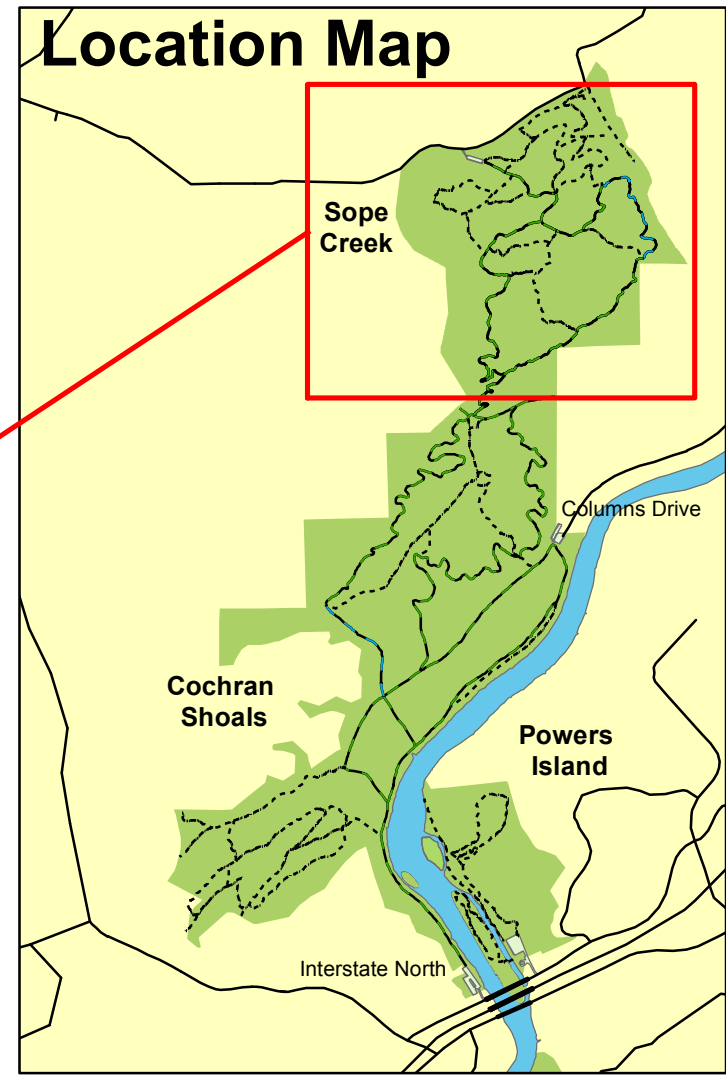

Sope Creek

Legend

- You Are Here
- Trail Marker
- Hiking Trail
- Hiking Only
- Biking & Hiking Trail
- Easy
- Intermediate
- P Parking
- Park Land

Rules of the Trail

- Protect the trails — don't ride after rain.
- Bicyclists must follow one-way signs.
- 10 MPH speed limit for bicycles.
- Bicyclists yield to pedestrians.
- Protect yourself — always wear a helmet.

Visit www.nps.gov/chat/playourvisit/upload/2012SopeCreek.pdf or scan the code to view map.

In Case of Emergency Call 911 or 770-952-0370
Note the number on the nearest Trail Map

June 2013