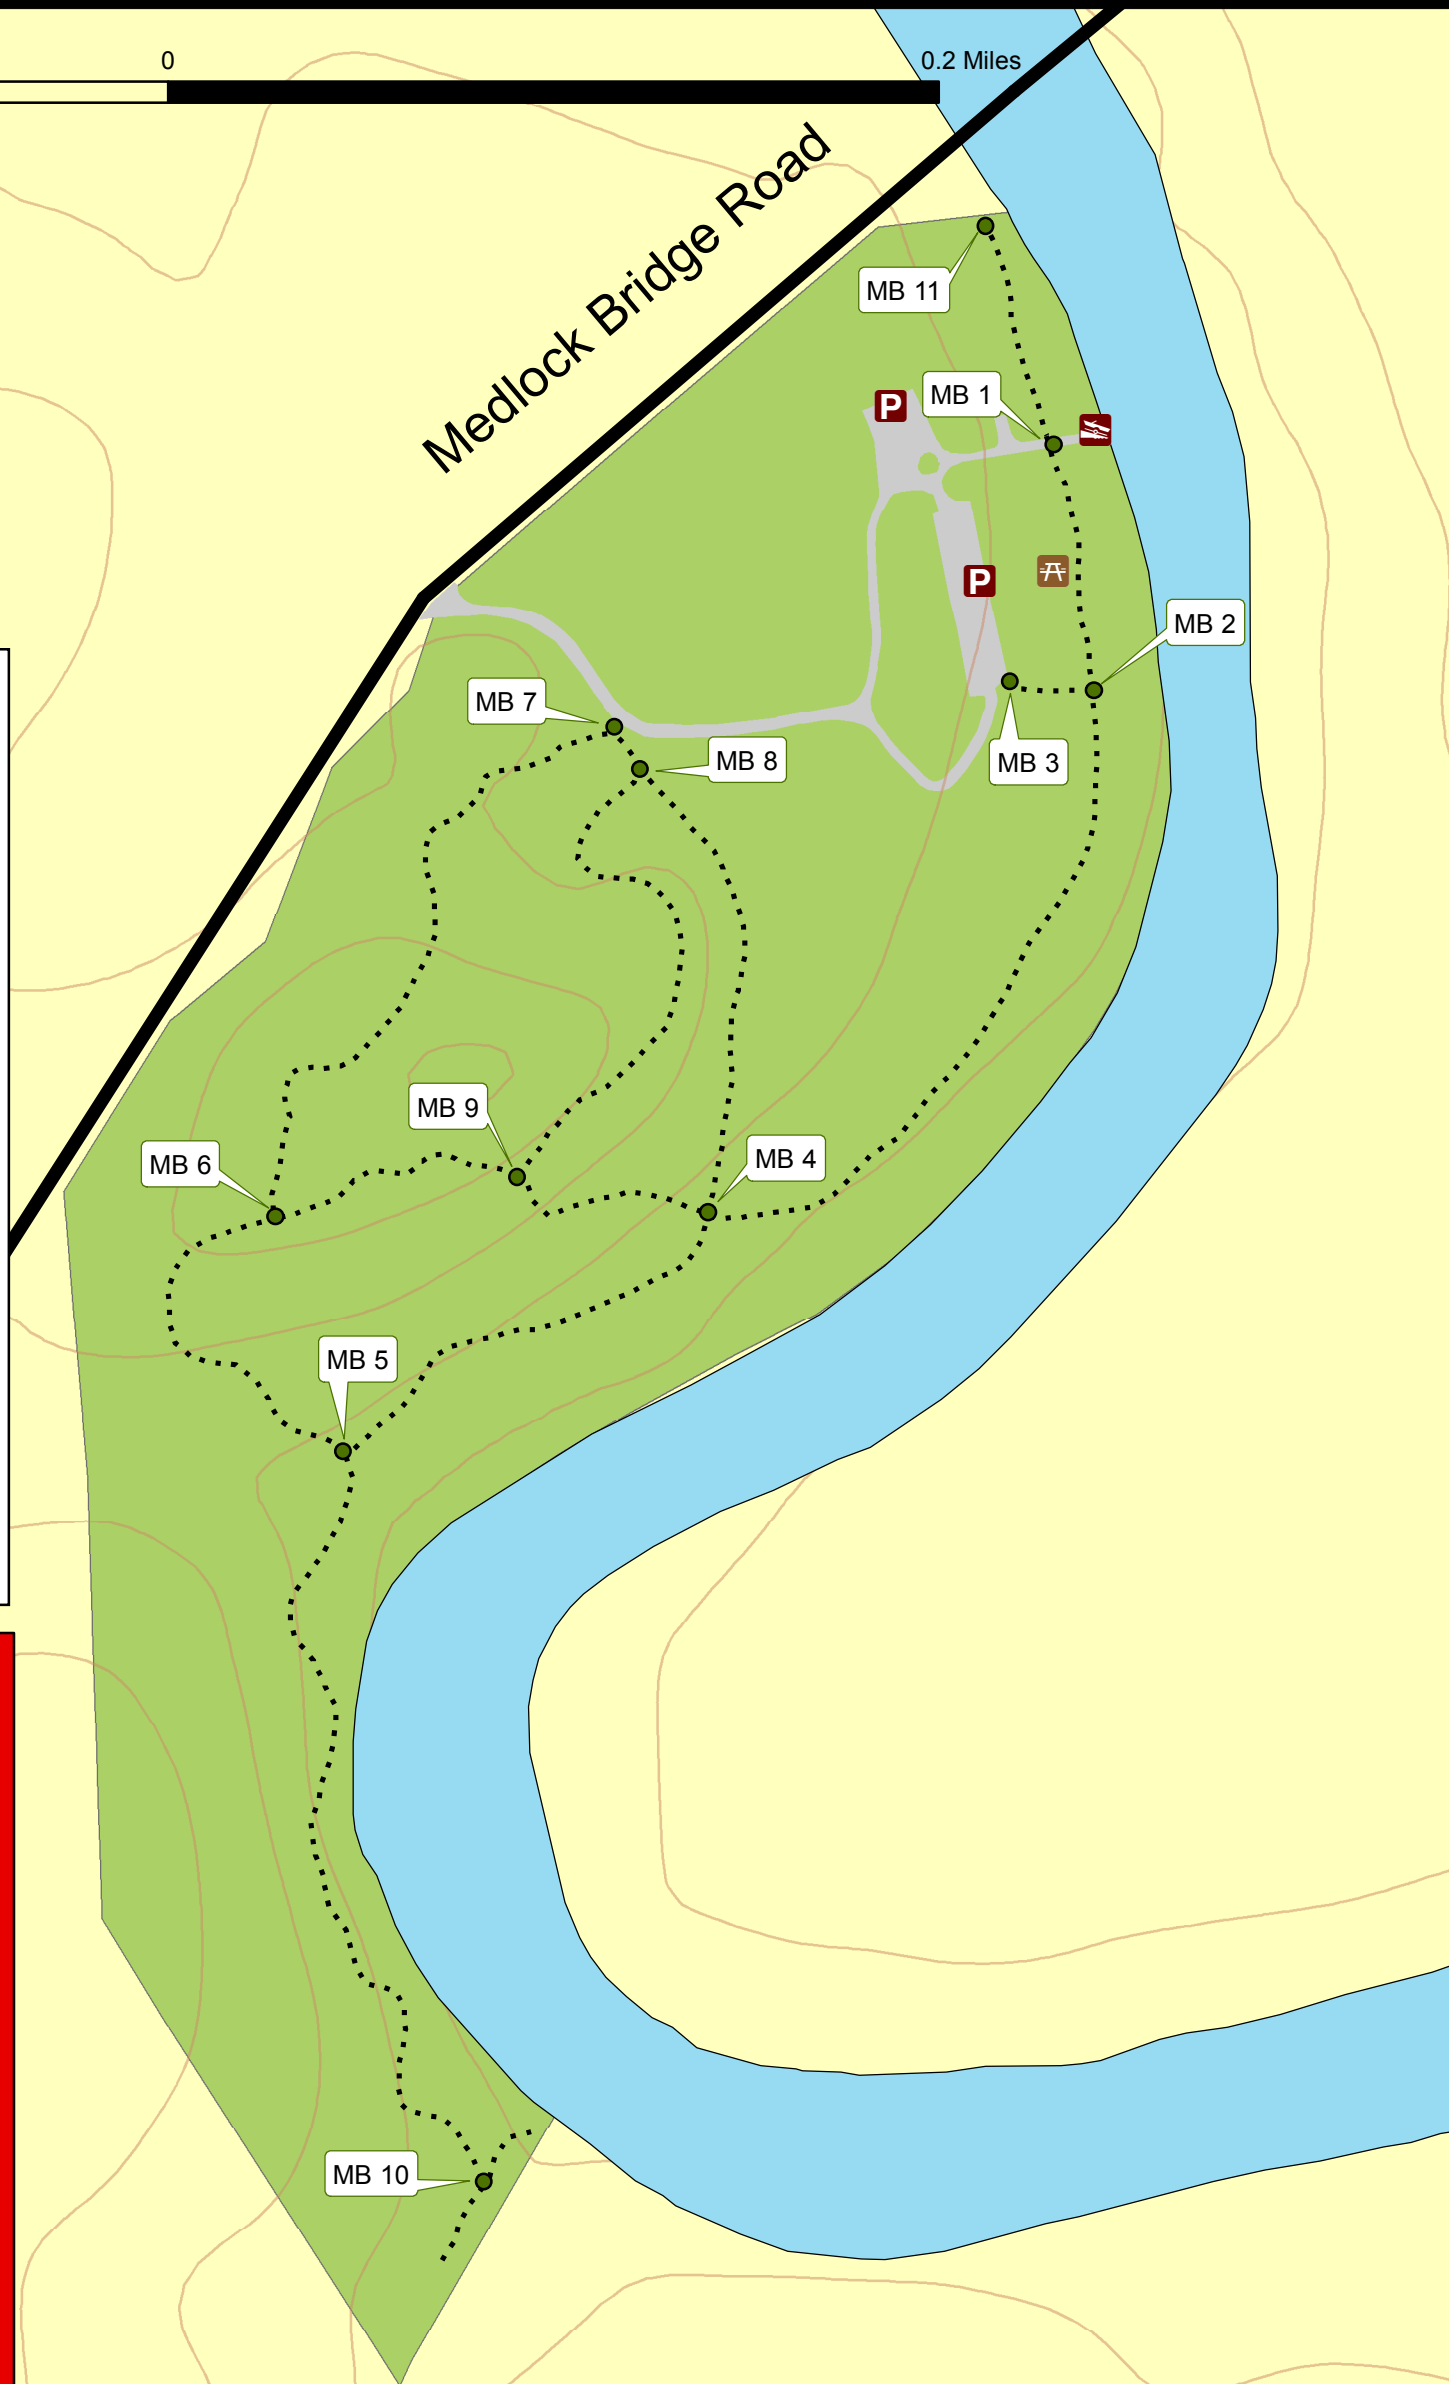

0.2 0.1 0 0.2 Miles

Legend

- You Are Here
- Map Markers
- Trails
- Parking
- Picnic Area
- Boat Ramp
- Park Land

Park Rules

- Biking on trails is not permitted in this unit.
- Pets must be on a leash.
- It is your responsibility to clean up after your pet.
- Please pack out all trash.

Unit Address

4690 Medlock Bridge Road
Duluth, GA 30097

View Map Online

Visit <http://go.usa.gov/DNxG>
or scan the code to view map.

In Case of Emergency Call 911
For Non-Emergencies Call 404-730-7911
Note the Number on the nearest Trail Marker