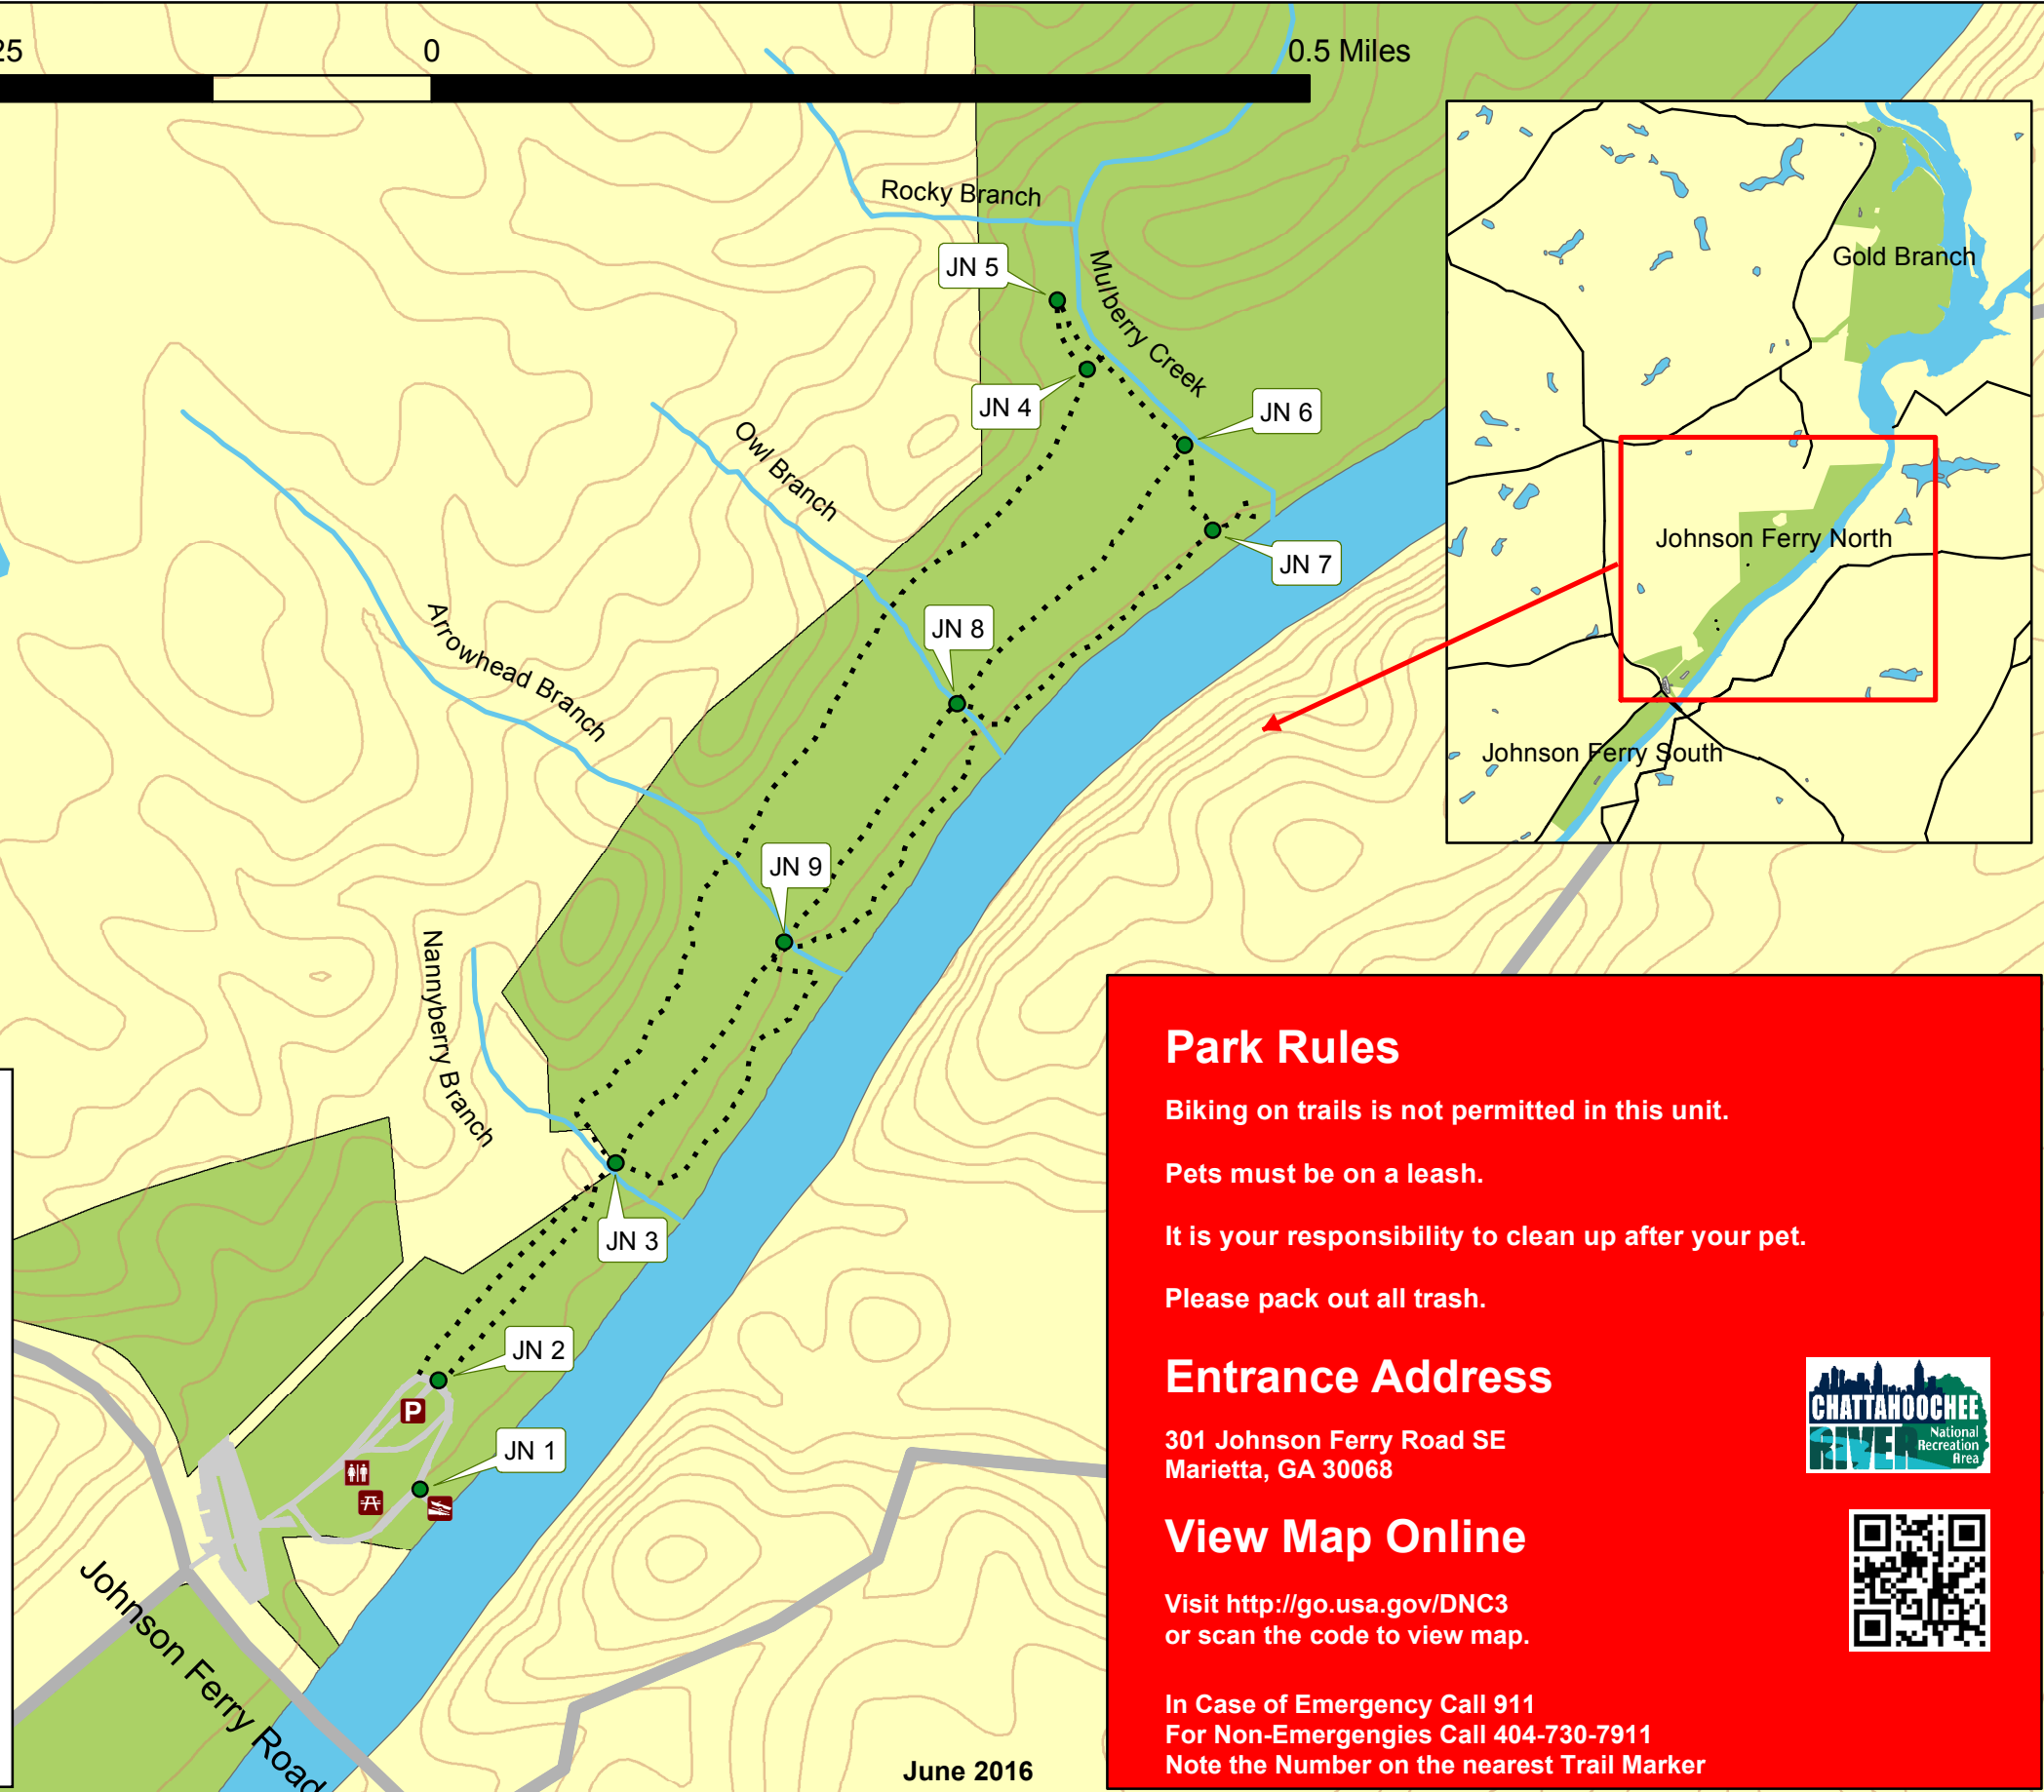

Johnson Ferry North

0.5 0.25 0 0.5 Miles

Legend

- You Are Here
- Trail Maps
- Hiking Trails
- Toilets
- Boat Ramp
- Picnic Area
- JFN Parking
- Park Boundaries

Park Rules

- Biking on trails is not permitted in this unit.
- Pets must be on a leash.
- It is your responsibility to clean up after your pet.
- Please pack out all trash.

Entrance Address

301 Johnson Ferry Road SE
Marietta, GA 30068

View Map Online

Visit <http://go.usa.gov/DNC3>
or scan the code to view map.

In Case of Emergency Call 911
For Non-Emergencies Call 404-730-7911
Note the Number on the nearest Trail Marker