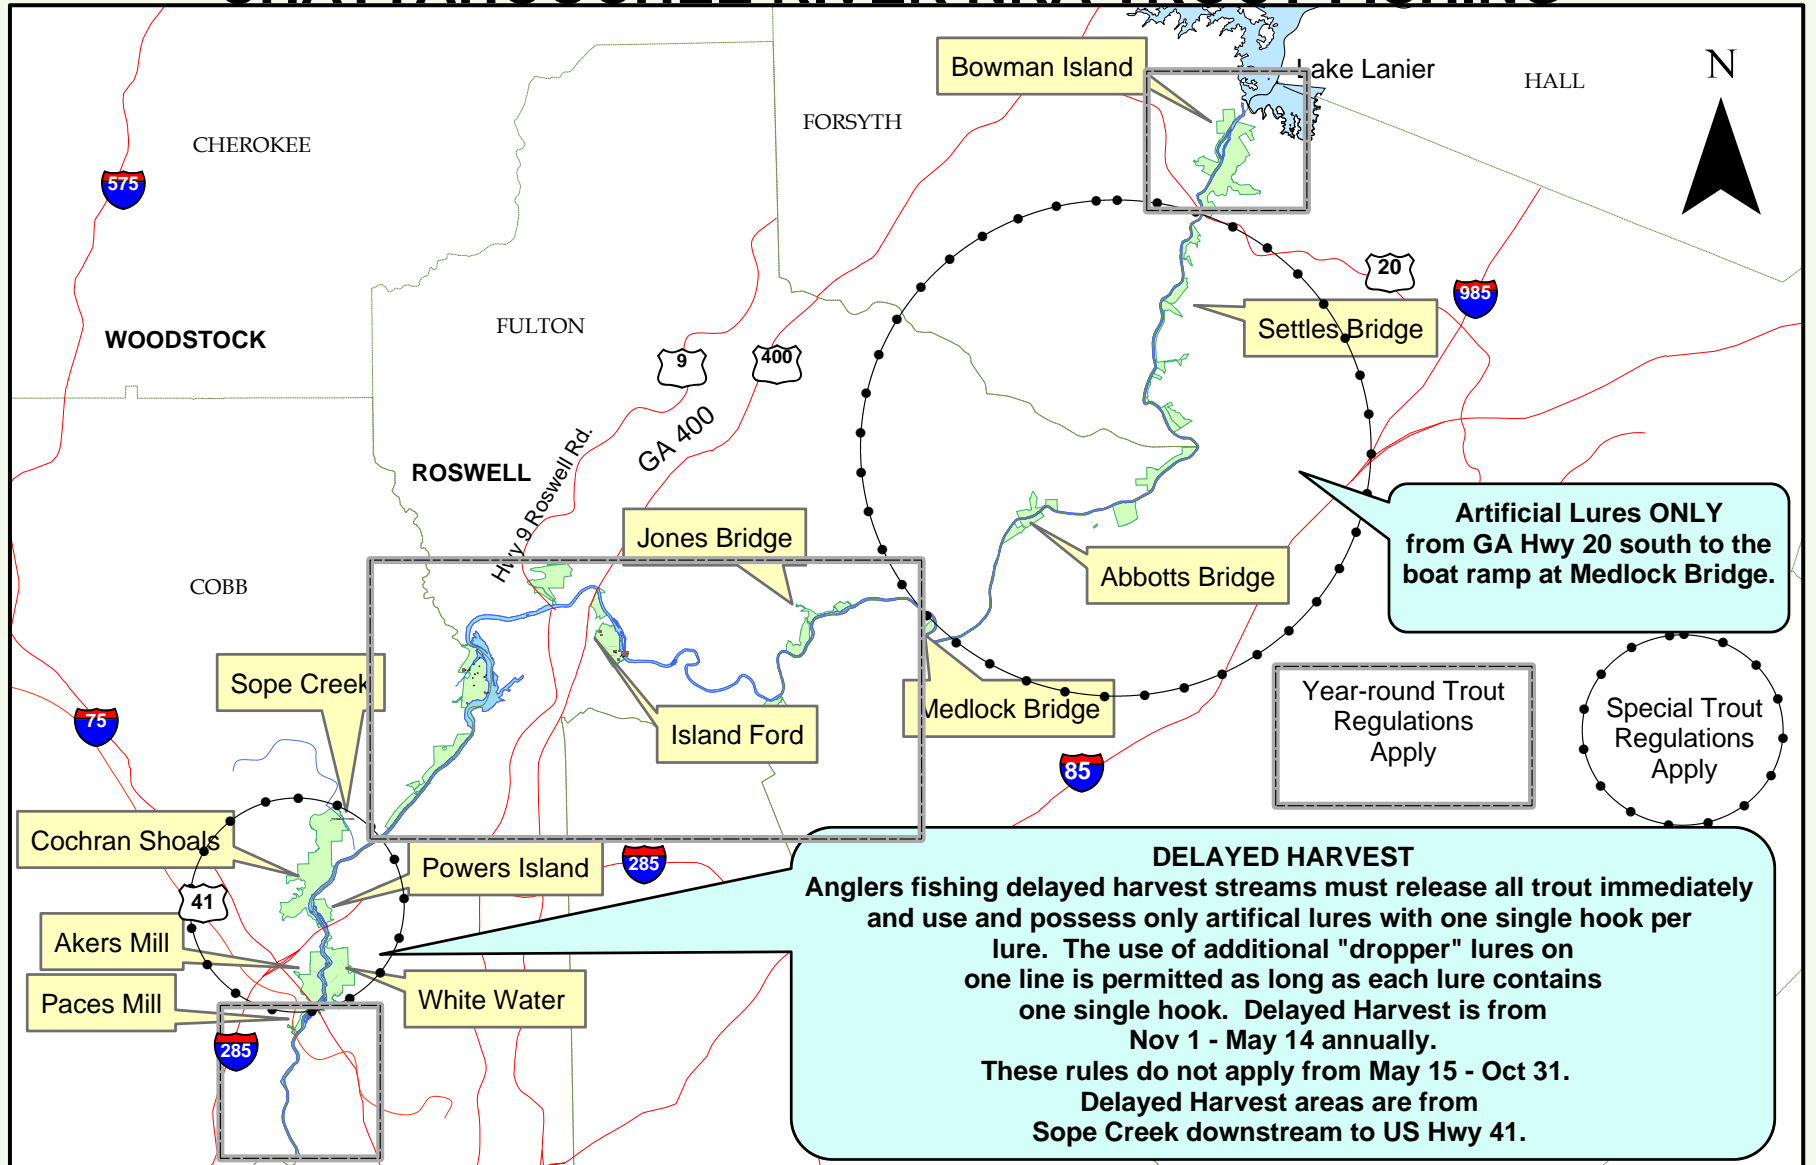

CHATTAHOOCHEE RIVER NRA TROUT FISHING

GENERAL RULES: Fishing hours are 30 minutes before sunrise to 30 minutes after sunset. Limit of eight trout. Use of only one pole that must be handheld. Georgia fishing license and Georgia Trout Stamp are required for all persons 16 years of age and older. All Georgia DNR fishing regulations apply. This is only a partial list of rules for complete rules and regulations please refer to WWW.GOFISHGEORGIA.COM.