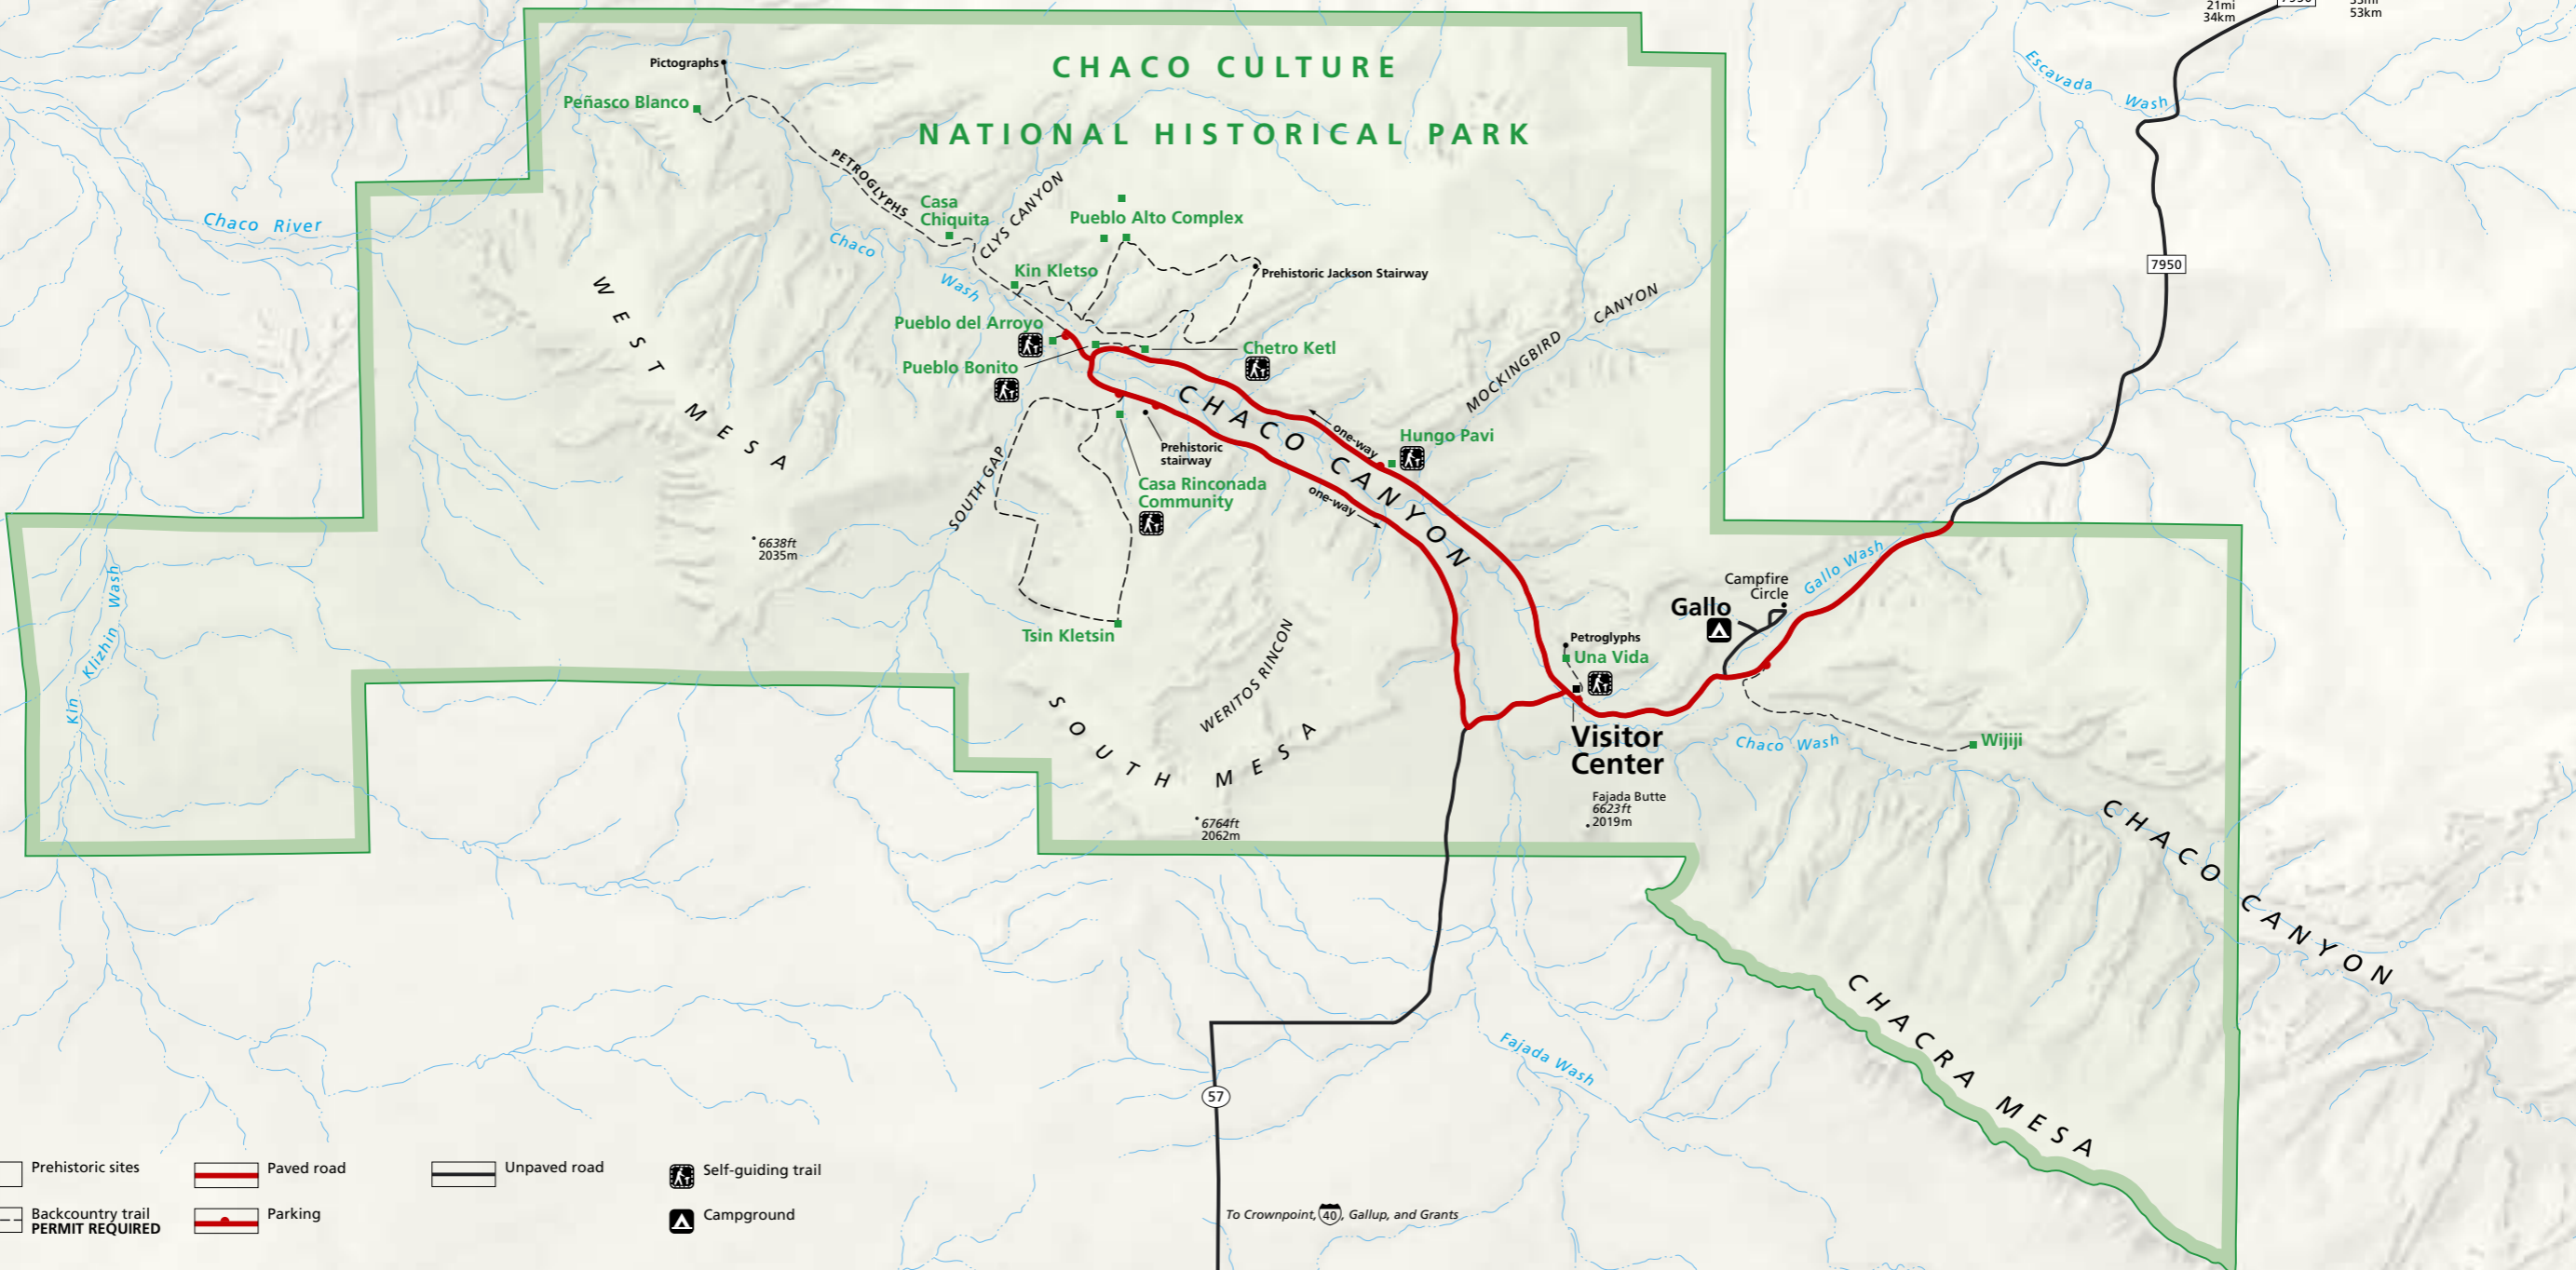

CHACO CULTURE NATIONAL HISTORICAL PARK

WARNING
Do not attempt to climb prehistoric stairways. They are extremely hazardous. Do not climb on walls.

- Prehistoric sites
- Paved road
- Unpaved road
- Self-guiding trail
- Backcountry trail
PERMIT REQUIRED
- Parking
- Campground

To Crownpoint, (40), Gallup, and Grants