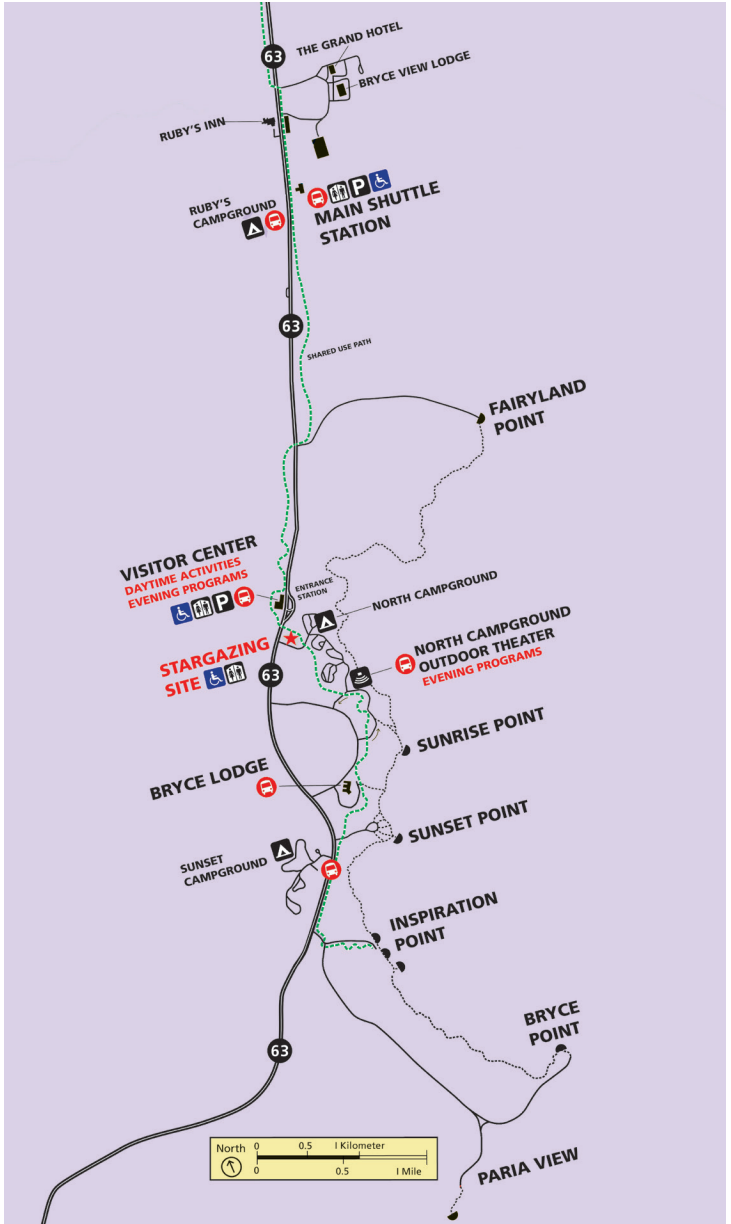

2022 Astronomy Festival Map

Star Shuttles run from 8 p.m. until the last bus departs the Visitor Center leaving the park at 12:15 a.m. Buses arrive every 15 minutes.

Parking is limited, so please park at the Shuttle Station or your park lodging/campsite. Disabled parking at Shuttle Station, Visitor Center, and Stargazing Site.