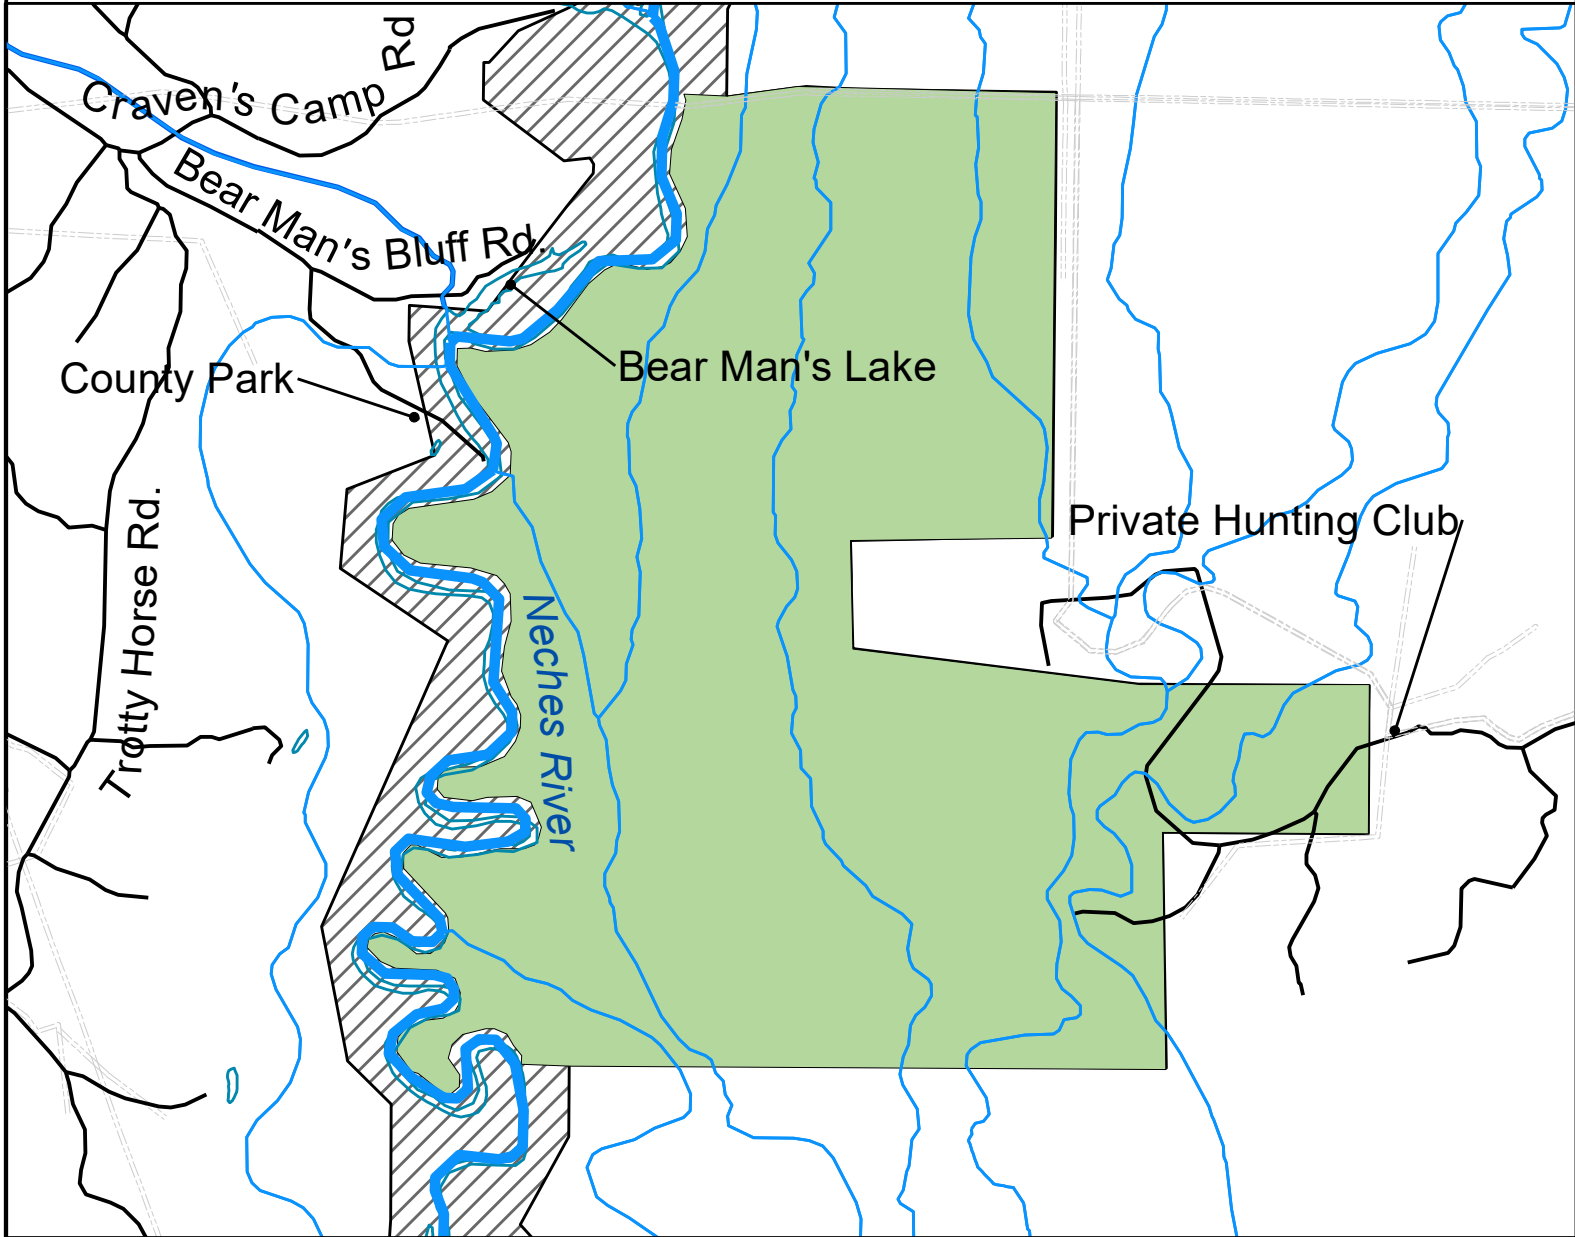

Neches Bottom - Hunting Area Map

Legend

- Hunting Area
- No Hunting
- Roads
- Creeks & Streams
- Pipelines

No hunting within 500 feet of any designated trail, roadway, residence, or Neches River.

Do not trespass on private land.