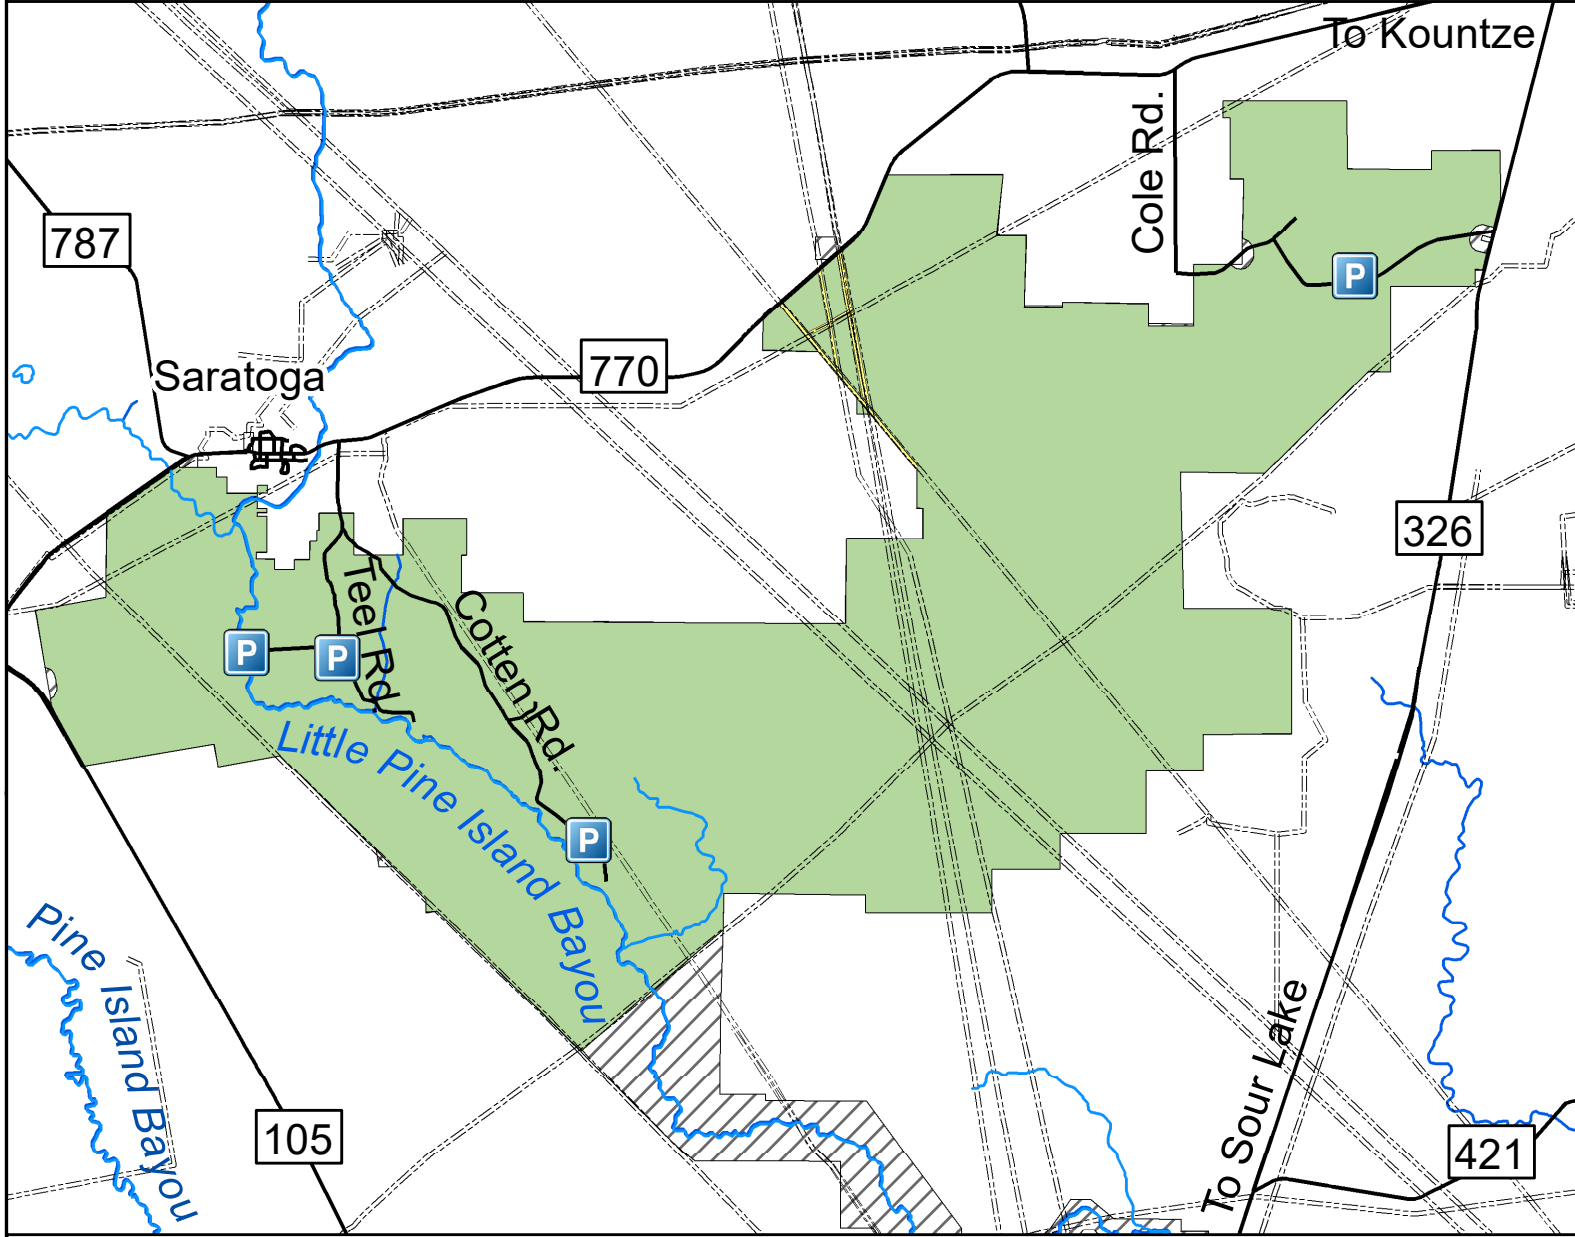

Lance Roiser Unit - Hunting Area Map

Legend

- Visitor Areas/ Parking
- Roads
- Creeks & Streams
- Pipelines
- Hunting Area
- No Hunting

No hunting within 500 feet of any designated trail, roadway, or residence.

Do not trespass on private land.